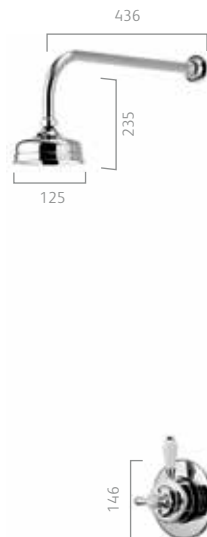

Installation depth for concealed valve – min 68mm, max 82mm

Aquatique Thermo concealed with fixed 5" drencher head

Valve - code: 500.00.01
£665.00 £798.00 inc VAT

Head - code: 550.01
£130.83 £157.00 inc VAT

Chrome