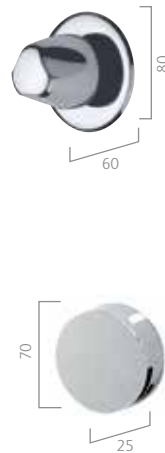

Quartz Digital Bath Accessory Pack, comprising overflow filler and diverter valve
For use with Quartz Digital concealed showers

code: QZ.B3.XD.05
£208.33 £250.00 inc VAT

*Gravity variant comes with integral pump