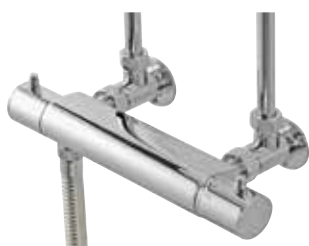

All Midas showers offer the option of exposed pipe fittings that enable the products to be fitted to rising or falling exposed pipework.