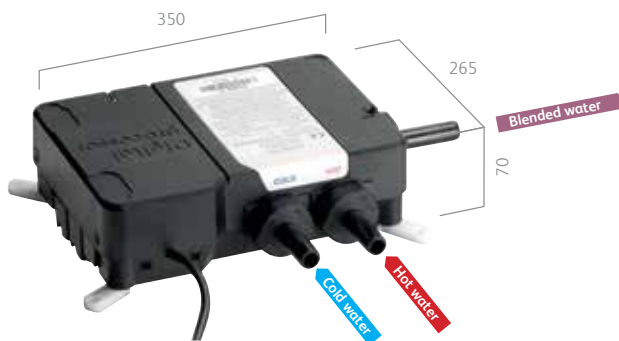

So how does it work? Central to every Aqualisa Digital shower or bath fill is a sophisticated processor – the digital product's nerve centre. Unlike a conventional shower valve, the processor can be situated up to 10 metres away from the showering area. A slim data cable connects the processor to the shower or bath control.

This unique configuration has many advantages – the digital control can be positioned wherever is convenient and because there is no need to conceal pipework or a valve, installation can be completed in as little as two hours, with minimal damage to décor, tiling and walls. Hot and cold water flows into the processor and is mixed with perfect precision. Every processor has a factory pre-set maximum temperature of 45°C* – making it safe for everyone. Once blended, the water then leaves the processor and travels to the shower head or bath filler. What could be simpler?

Eco setting

The Aqualisa digital processor has a unique eco mode designed to conserve water usage without compromising performance. Simply, set the processor to 'Eco Mode' during installation and enjoy all the benefits that digital showering has to offer, whilst doing your bit for the environment too.

HP/Combi digital processor

This compact digital processor is for use with a combination boiler or mains fed system (high pressure or unvented hot water system).

Gravity Pumped digital processor

This compact digital processor is for use with gravity fed water systems. It integrates a pump to provide extra power.