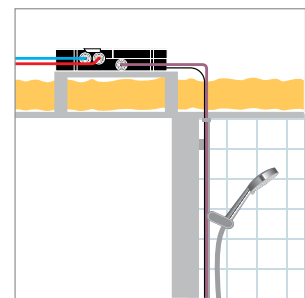

Locate the processor...

In the loft