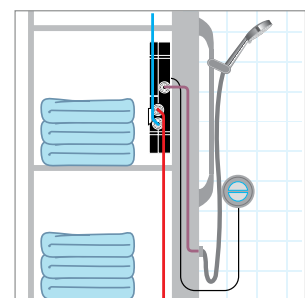

In the airing cupboard