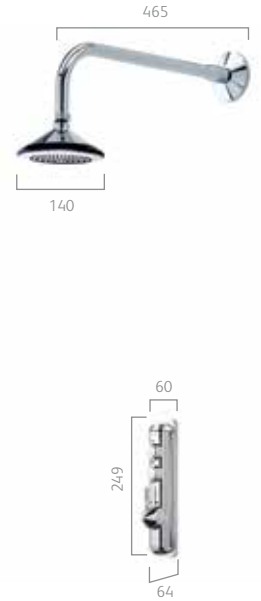

Axis Digital concealed with wall mounted fixed head

HP/Combi - code: AXDC1FW
£655.83 £787.00 inc VAT

Gravity Pumped* - code: AXDC2FW
£825.83 £991.00 inc VAT