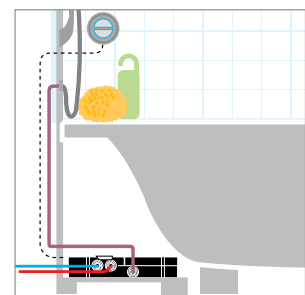

Under the bath

* The temperature limit can be changed on installation