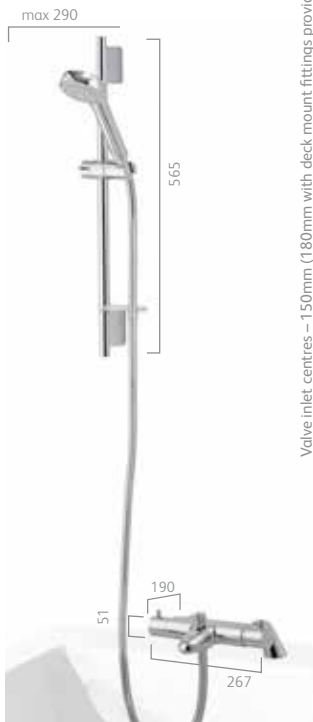

Midas 200 bar valve with 90mm Harmony head

HP/Combi - code: MD200BAR
£235.00 £282.00 inc VAT

Gravity - code: MD201BAR
£235.00 £282.00 inc VAT

Valve inlet centres - 150mm

Chrome