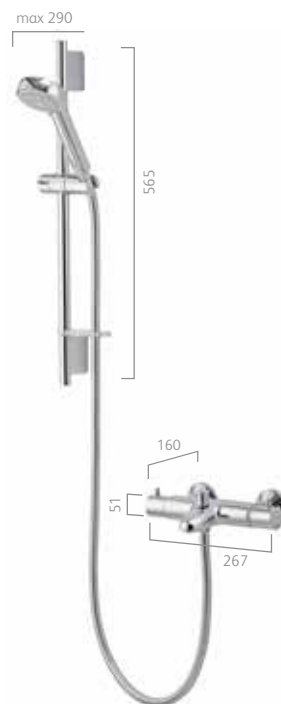

Chrome

Midas 200 bath shower mixer with 90mm Harmony head

HP/Combi - code: MD200BSM
£320.83 £385.00 inc VAT

Valve inlet centres - 150mm (180mm with deck mount fittings provided)

Chrome

Midas 200 bath shower mixer with 90mm Harmony head