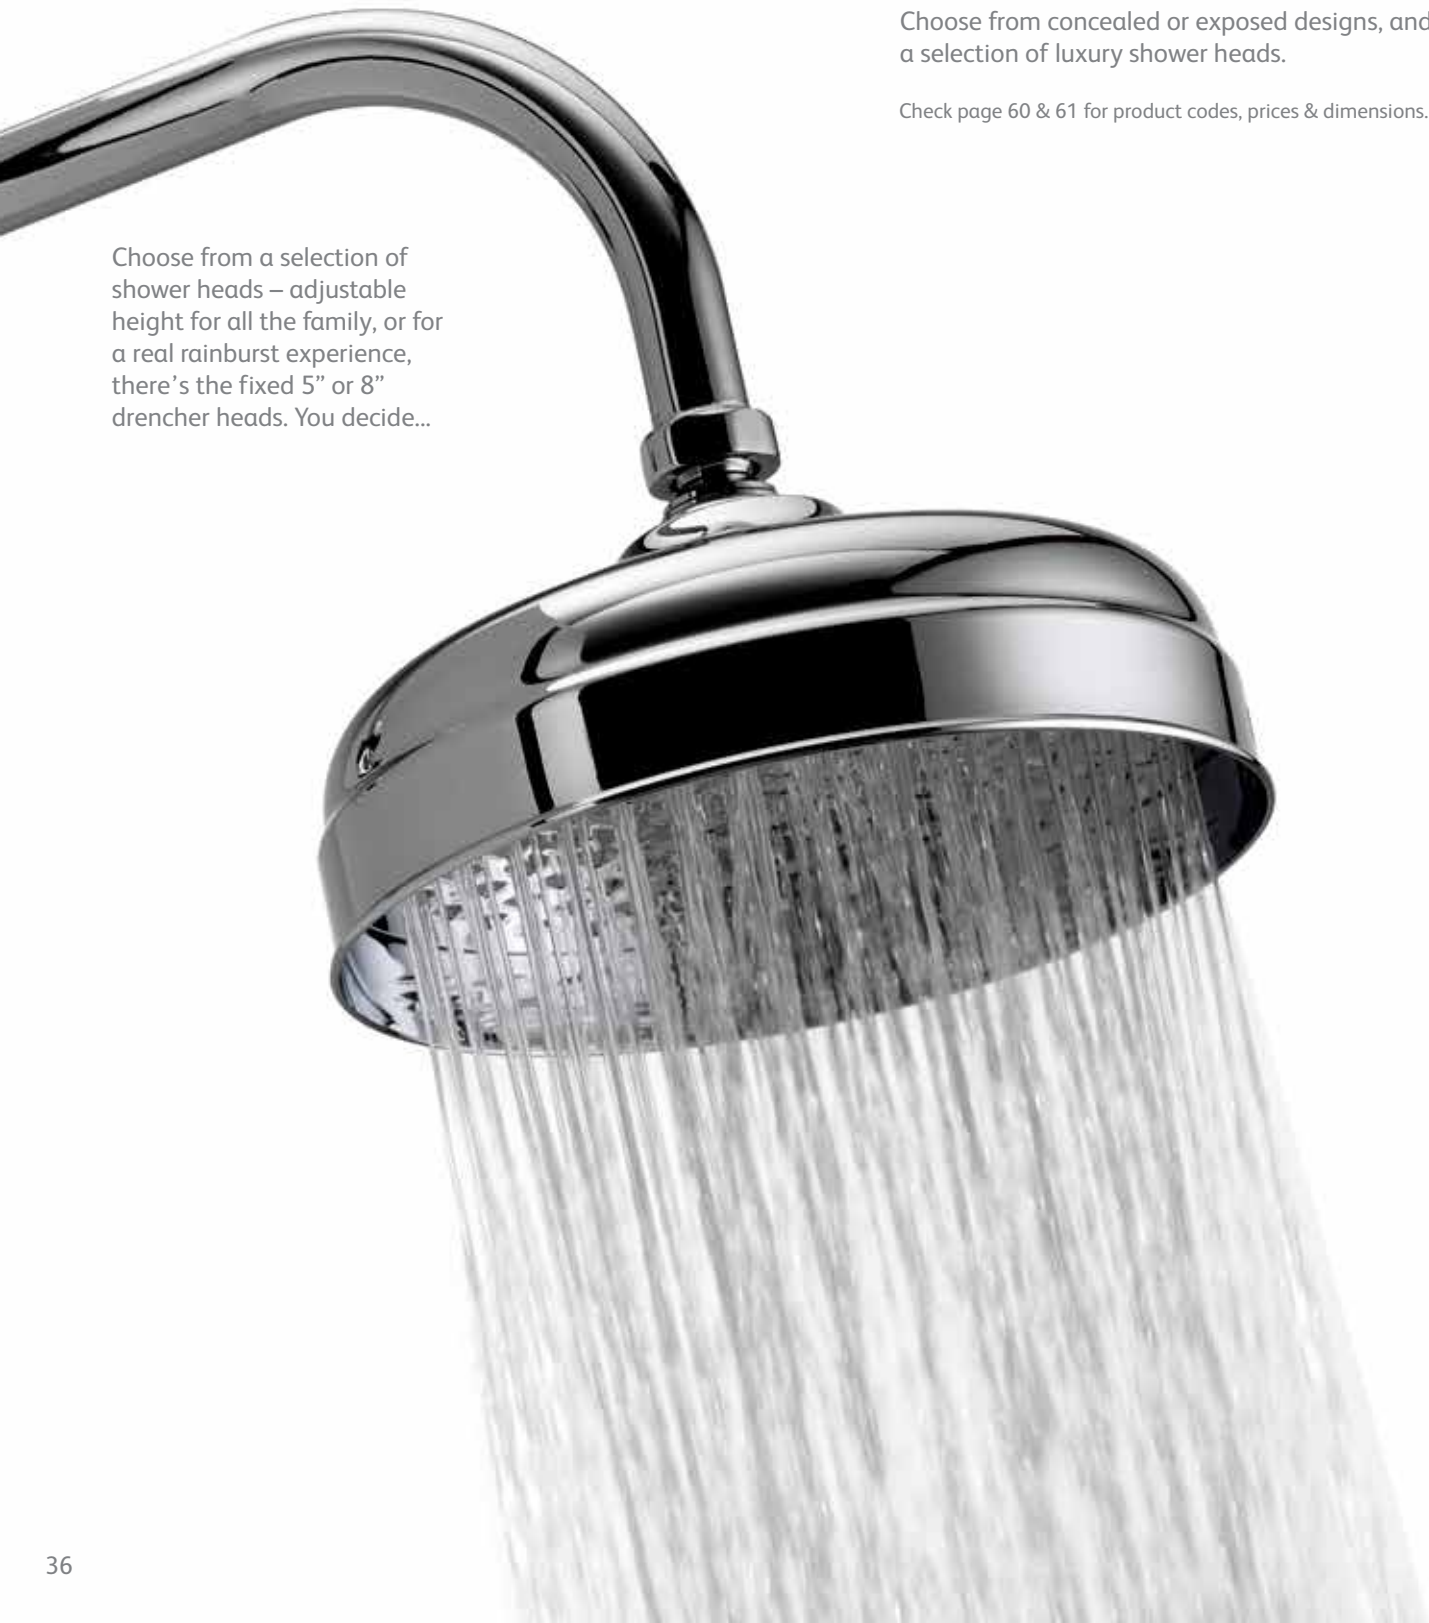

Choose from concealed or exposed designs, and a selection of luxury shower heads.

Check page 60 & 61 for product codes, prices & dimensions.

Choose from a selection of shower heads – adjustable height for all the family, or for a real rainburst experience, there's the fixed 5" or 8" drencher heads. You decide...