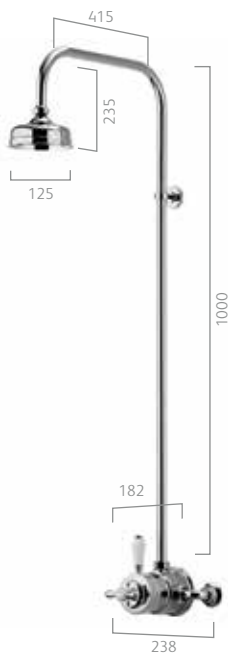

code: 813.40.01
£564.17 £677.00 inc VAT

Alternative colours

White/chrome

code: 813.40.21
£515.00 £618.00 inc VAT

White

code: 813.40.20
£528.33 £634.00 inc VAT

Chrome

Aquatique Thermo exposed
with fixed 5" drencher head