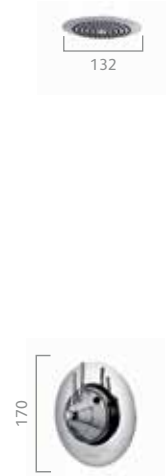

Axis Thermo concealed with wall, ceiling and ceiling flush mounted fixed head

code: AX3163
£510.00 £612.00 inc VAT

Installation depth - min 60mm, max 100mm. Valve inlet centres - 150mm