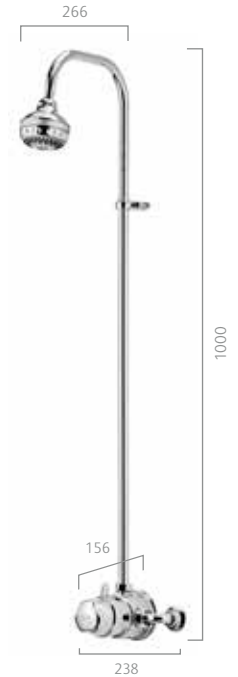

Valve inlet centres – 194mm

Aquavale 700 Thermo exposed with fixed head

Valve - code: 700.51.01
£476.67 £572.00 inc VAT

Varispray head - code: 99.51.01
£132.50 £159.00 inc VAT

Turbostream head - code: 99.31.01
£145.00 £174.00 inc VAT