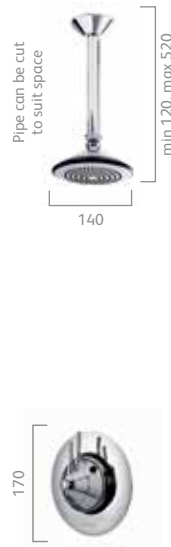

Chrome

Axis Thermo concealed with wall, ceiling and ceiling flush mounted fixed head

code: AX3163
£510.00 £612.00 inc VAT

Installation depth - min 60mm, max 100mm. Valve inlet centres - 150mm

Chrome

Axis Thermo concealed with wall, ceiling and ceiling flush mounted fixed head