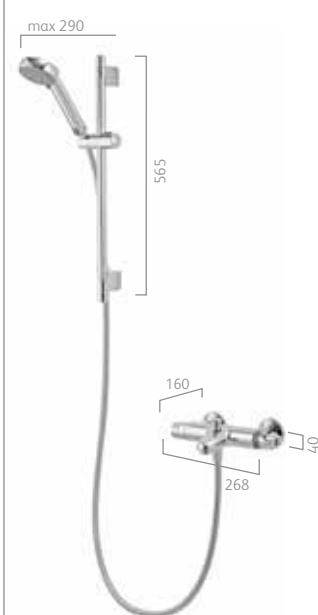

Midas 100 bath shower mixer with 90mm Harmony head

HP/Combi - code: MD100BSM
£220.00 £264.00 inc VAT

Chrome

Midas 100 bath shower mixer with 90mm Harmony head

HP/Combi - code: MD100BSM
£220.00 £264.00 inc VAT
plus wall mount fitting
code: 525301
£10.83 £13.00 inc VAT