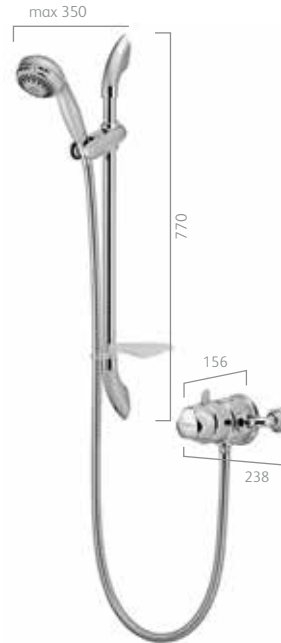

Valve - code: 700.50.01
£438.33 £526.00 inc VAT

Varispray head - code: 99.40.01
£173.33 £208.00 inc VAT

Turbostream head - code: 99.20.01
£185.83 £223.00 inc VAT

Chrome

Installation depth for concealed valve – min 68mm, max 82mm

Aquavale 700 Thermo concealed with fixed head

Valve - code: 700.50.01
£438.33 £526.00 inc VAT

Varispray head - code: 99.50.01
£116.67 £140.00 inc VAT

Turbostream head - code: 99.30.01
£129.17 £155.00 inc VAT

Chrome

Valve inlet centres – 194mm

Aquavale 700 Thermo exposed with adjustable head

Valve - code: 700.51.01
£476.67 £572.00 inc VAT

Varispray head - code: 99.40.01
£173.33 £208.00 inc VAT

Turbostream head - code: 99.20.01
£185.83 £223.00 inc VAT