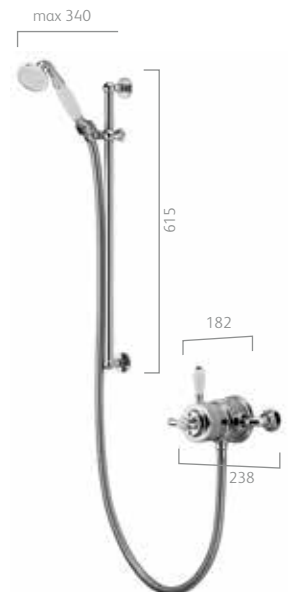

Chrome

Installation depth for concealed valve – min 68mm, max 82mm

Aquatique Thermo concealed with fixed 8" drencher head

Valve - code: 500.00.01
£665.00 £798.00 inc VAT

Head - code: 580.01
£186.67 £224.00 inc VAT

Chrome

Valve inlet centres – 194mm

Aquatique Thermo exposed with adjustable head

Valve - code: 500.10.01
£670.83 £805.00 inc VAT

Head - code: 561.01
£225.83 £271.00 inc VAT

Optional

Aquajet - code: 99.02.01
£52.50 £63.00 inc VAT (each)

Diverter - code: 92.03.01
£145.83 £175.00 inc VAT (each)

Shower pumps

(See page 49 for dimensions)

Mach 120 - code: MC0120
£289.17 £347.00 inc VAT

Mach 250 - code: MC0250
£446.67 £536.00 inc VAT

Mach 340 - code: MC0340
£492.50 £591.00 inc VAT

Alternative colours

Gold

Concealed valve - code: 700.50.04
£561.67 £674.00 inc VAT

Adjustable Varispray head
 code: 99.40.04
£285.00 £342.00 inc VAT

Adjustable Turbostream head
 code: 99.20.04
£298.33 £358.00 inc VAT