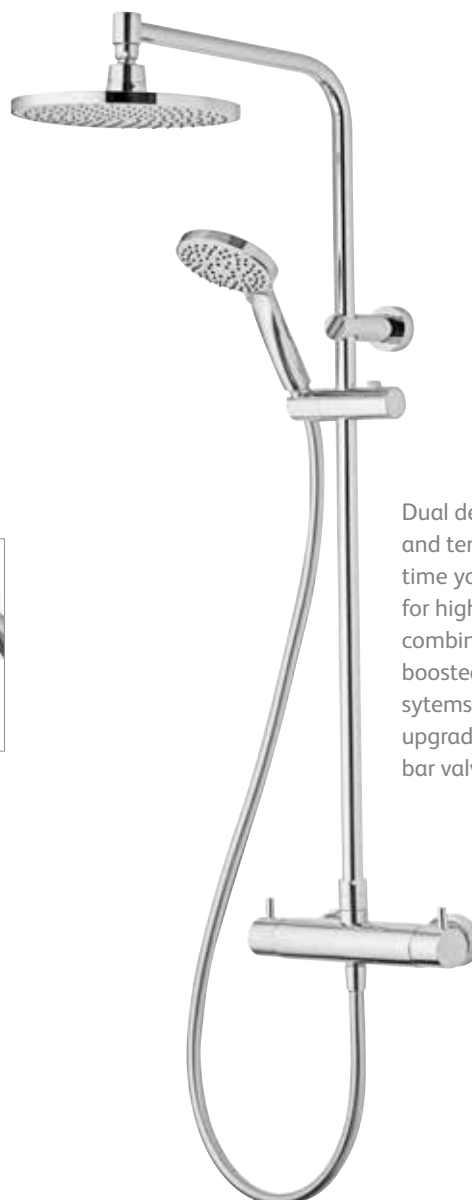

Spray patterns

Inner

Outer

Combined

The adjustable handset features rub clean nozzles and an easy click spray plate delivering three well defined spray patterns.

The stylish 220mm drencher head delivers an indulgent deluge of water, plus it's easy to clean too, courtesy of the rub clean nozzles.

Dual delivers perfect flow and temperatures every time you shower. Suitable for high pressure, combination boiler and boosted gravity water systems, Dual is an ideal upgrade from an existing bar valve shower.

Finished in hard wearing, durable chrome it comes complete with height adjustable 90mm Harmony shower head. Enjoy the choice of four impressive spray patterns including an 'eco' spray setting for up to 25% water saving.