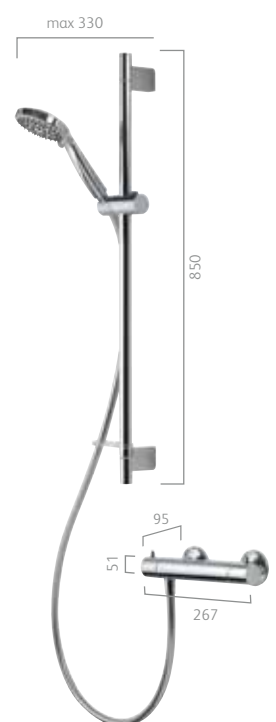

Midas 300

Chrome

Midas 300 bar valve with adjustable head

HP/Combi - code: MD300BAR
£305.00 £366.00 inc VAT

Gravity - code: MD301BAR
£305.00 £366.00 inc VAT

Valve inlet centres - 150mm