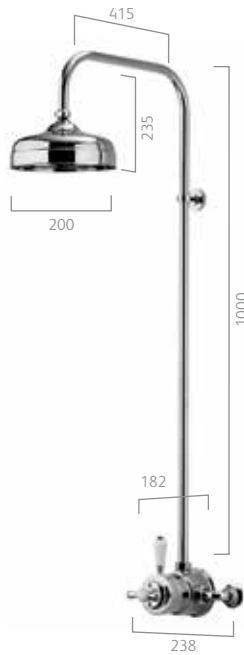

Chrome

Aquatique Thermo exposed
with fixed 8" drencher head

Valve - code: 500.10.01
£670.83 £805.00 inc VAT
Head - code: 581.01
£275.83 £331.00 inc VAT

Valve inlet centres - 194mm

Optional

Shower pumps

(See page 49 for dimensions)

Mach 120 - code: MC0120
£289.17 £347.00 inc VAT

Mach 250 - code: MC0250
£446.67 £536.00 inc VAT

Mach 340 - code: MC0340
£492.50 £591.00 inc VAT

Alternative colours

Gold

Concealed valve - code: 500.00.04
£730.00 £876.00 inc VAT

Adjustable head - code: 560.04
£325.00 £390.00 inc VAT

Fixed 5" drencher head - code: 550.04
£228.33 £274.00 inc VAT

Fixed 8" drencher head - code: 580.04
£276.67 £332.00 inc VAT

Exposed valve - code: 500.10.04
£763.33 £916.00 inc VAT

Adjustable head - code: 561.04
£320.00 £384.00 inc VAT

Fixed 5" drencher head - code: 551.04
£320.00 £384.00 inc VAT

Fixed 8" drencher head - code: 581.04
£367.50 £441.00 inc VAT