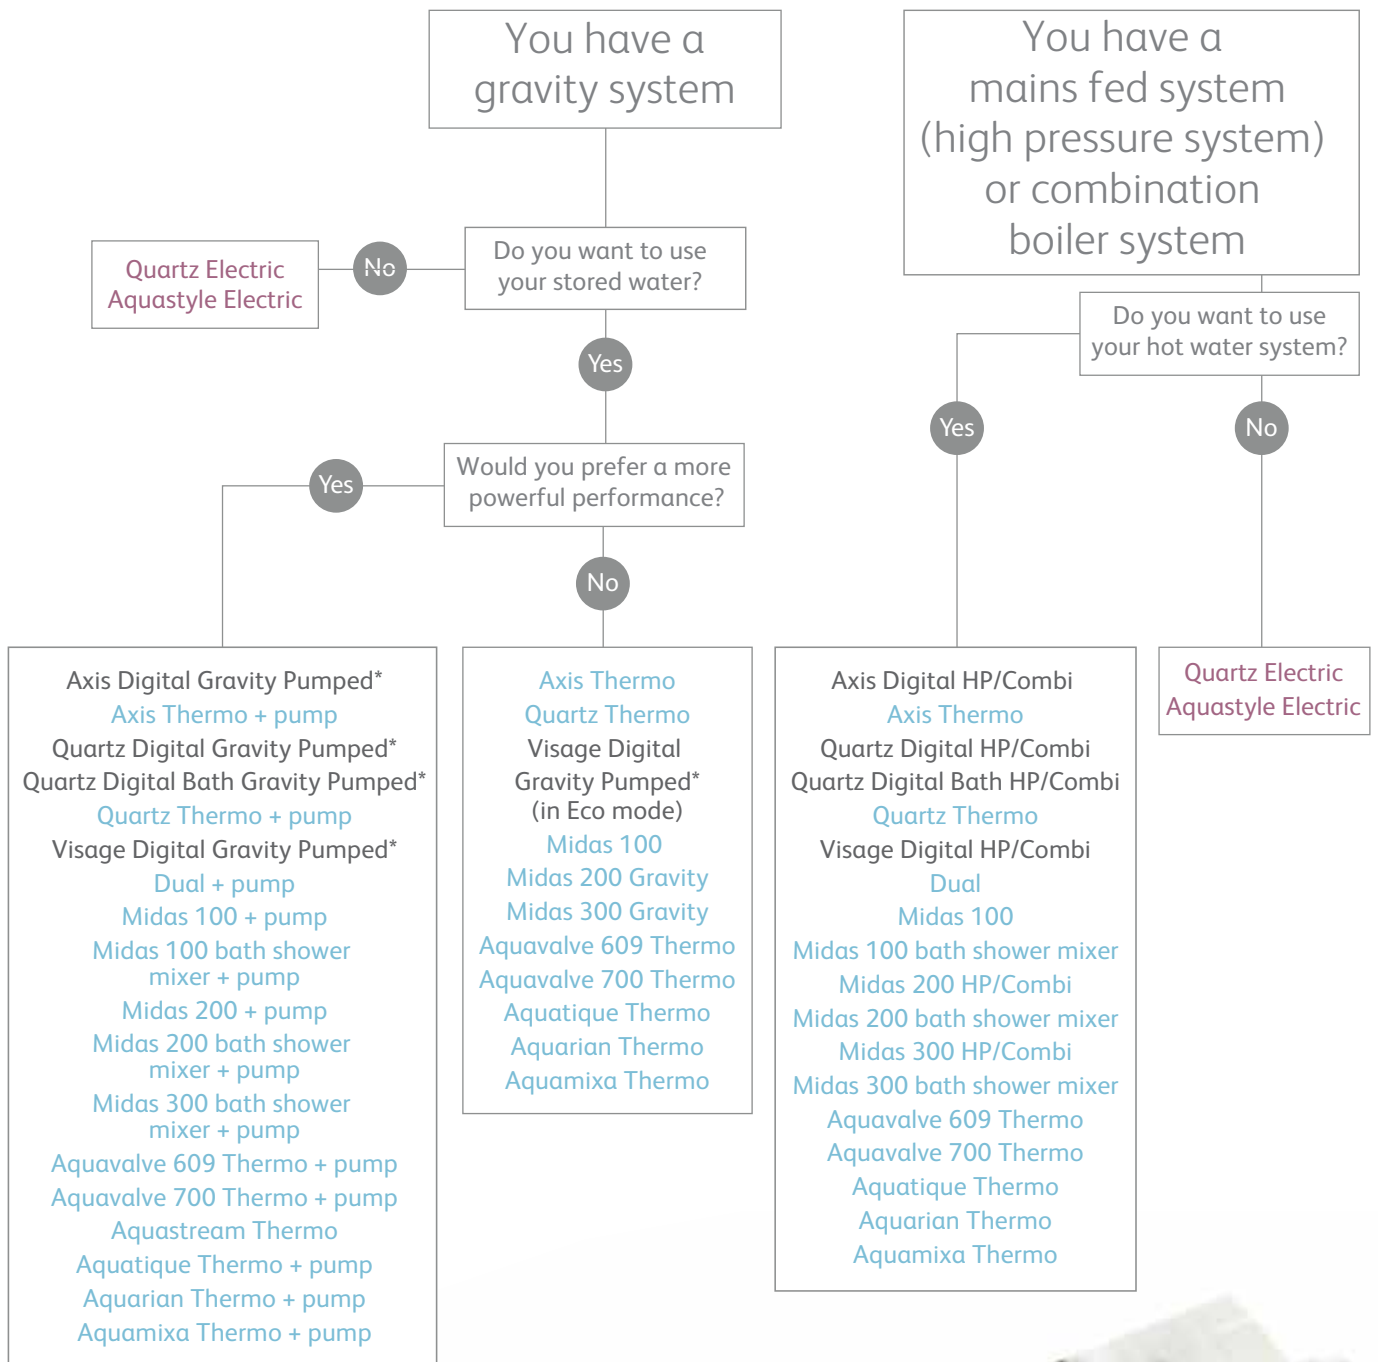

Showering or bathing to suit your system