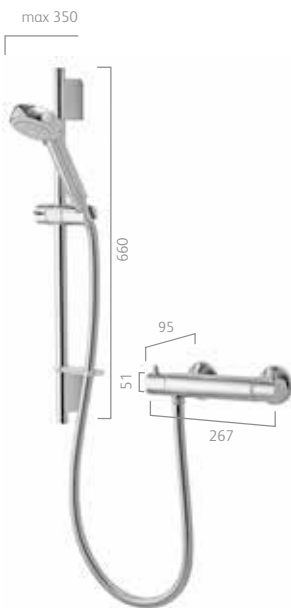

Chrome

Visage Digital concealed with adjustable head

HP/Combi - code: VSDCA01HC
£360.00 £432.00 inc VAT

Gravity Pumped* - code: VSDCA01G
£460.00 £552.00 inc VAT

Chrome

Visage Digital concealed with fixed head

HP/Combi - code: VSDCF01HC
£360.00 £432.00 inc VAT

Gravity Pumped* - code: VSDCF01G
£460.00 £552.00 inc VAT

Optional

Visage Digital remote control

code: DDS01
£65.00 £78.00 inc VAT

Rail extension (550mm)

For higher than normal ceilings when fitting Visage Digital exposed systems

code: 223217
£21.67 £26.00 inc VAT

Midas 200

Chrome

Midas 200 bar valve with 90mm Harmony head

HP/Combi - code: MD200BAR
£235.00 £282.00 inc VAT

Gravity - code: MD201BAR
£235.00 £282.00 inc VAT

Valve inlet centres - 150mm