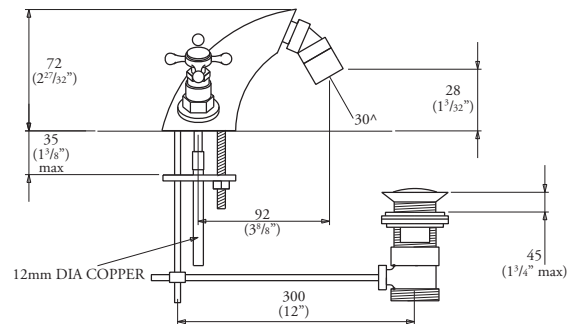

By Appointment to
Her Majesty Queen Elizabeth II
Manufacturer of Kitchen & Bathroom Taps & Mixers
Barber Wilsons & Co. Ltd.

BARBER WILSONS & CO LTD

One hole mixers

6470 GA shown. Monobloc basin mixer with pop-up waste.

6471 With plug and chain waste and chain boss on body.

6472 With plug and chain waste and chain stay.

1870 Monobloc bidet mixer with pop-up waste.

Traditional taps in four styles

GA with china lever handles (GFC)

Regent with china lever handles (RFC)

1890s (GA)

Regent (R)

Barber Wilsons taps are available in five styles:

- The **1890s (GA)** range have the original exposed top works.
- The **Regent (R)** range with 'easy-clean' shrouded head parts.
- The **GFC** prefix denotes the 1890s GA style but with lever handles.
- **RFC** denotes the R style but with lever handles.

Cross-headed styles are available with either traditional compression internal mechanisms with washers, or modern 3/4 turn ceramic discs (suitable for high pressure applications only <1 bar).

If your preference is for ceramic discs please add the suffix CD to the part number when ordering. For example a GA 2134 with ceramic discs is a GCD 2134.