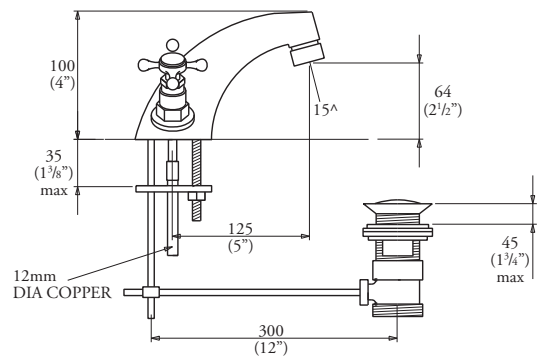

By Appointment to
Her Majesty Queen Elizabeth II
Manufacturer of Kitchen & Bathroom Taps & Mixers
Barber Wilsons & Co. Ltd.

BARBER WILSONS & CO LTD

One hole mixers

6470 GA shown. Monobloc basin mixer with pop-up waste.

6471 With plug and chain waste and chain boss on body.

6472 With plug and chain waste and chain stay.

1870 Monobloc bidet mixer with pop-up waste.

Traditional taps in four styles

GA with china lever handles (GFC)

Regent with china lever handles (RFC)

1890s (GA)

Regent (R)

Barber Wilsons taps are available in five styles:

- The **1890s (GA)** range have the original exposed top works.
- The **Regent (R)** range with 'easy-clean' shrouded head parts.
- The **GFC** prefix denotes the 1890s GA style but with lever handles.
- **RFC** denotes the R style but with lever handles.

Cross-headed styles are available with either traditional compression internal mechanisms with washers, or modern 3/4 turn ceramic discs (suitable for high pressure applications only <1 bar).

If your preference is for ceramic discs please add the suffix CD to the part number when ordering. For example a GA 2134 with ceramic discs is a GCD 2134.