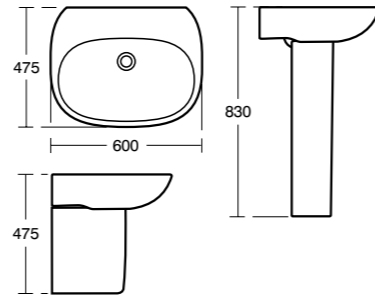

We've even produced the mini basin mixer, to match the proportions of our cloakroom-sized basin. And our semi-pedestal basin is a great option for enhancing the sense of roominess when space is limited.

Products featured; Tesi 45cm handrise basin and small semi-pedestal with Tesi single lever mini basin mixer and close coupled AquaBlade® WC suite.

Tesi Basin 60cm

Model	Ref.	Price
60cm, one tap hole	T026501	£98.40
Full pedestal	T351901	£54.00
Semi-pedestal	T357301	£60.00
Basin fixing set	E015767	£13.20