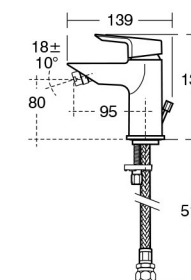

Tesi Idealform 170/160 x 70cm bath

Model	Ref.	Price
160 x 70cm Idealform bath, no tap holes	T000101	£226.58
170 x 70cm Idealform bath, no tap holes	T000501	£226.58

Model	Ref.	Price
170 x 70cm, water-saving Idealform bath no tap holes, 139 litres	T000901	£226.58

Tesi Idealform Plus+ 170/160 x 70cm bath

Model	Ref.	Price
160 x 70cm Idealform Plus+ bath, no tap holes	T000301	£353.88
170 x 70cm Idealform Plus+ bath, no tap holes	T000701	£353.88

Bath panels

Model	Ref.	Price
Unilux 160cm front panel	E318301	£114.61
Unilux 170cm front panel	E319401	£115.32
Unilux 70cm end bath panel	E316901	£57.65

New Connect Shower screen

Model	Ref.	Price
Radius bath screen	T9924EO	£190.96
Angle bath screen	T9923EO	£190.96

For more details on bath screens please see page 7

Tesi Basin mixer

Model	Ref.	Price
Single lever basin mixer with pop-up waste	A6592AA	£100.00
Single lever basin mixer without waste	A6587AA	£90.00

Supplied fitted with a removable 5 litres per minute eco flow regulator.

Tesi Tall basin mixer

Model	Ref.	Price
Single lever tall basin mixer	A6575AA	£209.00

Supplied fitted with a removable 5 litres per minute eco flow regulator.

Tesi Built-in basin mixer

Model	Ref.	Price
Single lever built-in basin mixer kit	A6578AA	£240.00
Fixing kit 1 for wall mounted basin mixer	A5948NU	£94.80

Supplied fitted with a removable 5 litres per minute eco flow regulator.

Tesi Mini basin mixer

Model	Ref.	Price
Single lever mini basin mixer, without pop-up waste	A6588AA	£85.00
Click unslotted basin waste	S8808AA	£37.20

Supplied fitted with a removable 5 litres per minute eco flow regulator.

Tesi Bidet mixer

Model	Ref.	Price
Single lever bidet mixer with pop-up waste	A6589AA	£125.00

Supplied fitted with a removable 5 litres per minute eco flow regulator.

Tesi Dual control bath filler