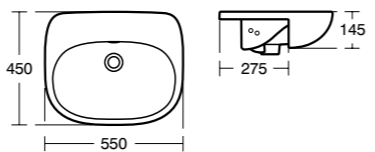

Tesi Basin 60cm

Model	Ref.	Price
60cm, one tap hole	T026501	£98.40
Full pedestal	T351901	£54.00
Semi-pedestal	T357301	£60.00
Basin fixing set	E015767	£13.20

Tesi Basin 55/50cm

Model	Ref.	Price
55cm, one tap hole	T028001	£90.00
50cm, one tap hole	T031201	£84.00
Full pedestal	T351901	£54.00
Semi-pedestal	T357301	£60.00
Basin fixing set	E015767	£13.25

Tesi Handrinse basin 45cm

Model	Ref.	Price
45cm, one tap hole	T031301	£74.40
Full pedestal handrinse	T352101	£54.00
Small semi-pedestal	T352001	£60.00
Basin fixing set	E015767	£13.25

Tesi Semi-countertop basin 55cm*

Model	Ref.	Price
55cm, one tap hole	T352601	£156.00

Tesi AquaBlade® close coupled WC bowl

Model	Ref.	Price
WC bowl, close coupled horizontal outlet	T356401	£144.00
Cistern with dual flush valve, 6/4 litres	T357001	£123.60
Cistern with dual flush valve, 4/2.6 litres	T356901	£123.60
Thin seat and cover, normal close	T352801	£57.60
Thin seat and cover, slow close	T352701	£105.60

Tesi AquaBlade® close coupled back-to-wall WC bowl*

Model	Ref.	Price
Back-to-wall, close coupled WC bowl horizontal outlet	T355701	£186.00
Cistern with dual flush valve, 6/4 litres	T357001	£123.60
Cistern with dual flush valve, 4/2.6 litres	T356901	£123.60
Thin seat and cover, normal close	T352801	£57.60
Thin seat and cover, slow close	T352701	£105.60

Tesi AquaBlade® back-to-wall WC bowl*

Model	Ref.	Price
Back-to-wall, WC bowl horizontal outlet	T353501	£222.00
Conceala 2 top inlet cistern with pneumatic dual flush, 6/4 litre flush	S362467	£100.30
Karisma flush plate	E4465AA	£80.47
Thin seat and cover, normal close	T352801	£57.60
Thin seat and cover, slow close	T352701	£105.60

Tesi AquaBlade® wall hung WC bowl