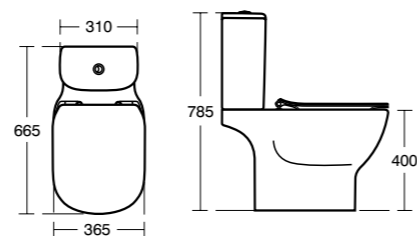

Tesi Basin 60cm

Model	Ref.	Price
60cm, one tap hole	T026501	£98.40
Full pedestal	T351901	£54.00
Semi-pedestal	T357301	£60.00
Basin fixing set	E015767	£13.20

Tesi Basin 55/50cm

Model	Ref.	Price
55cm, one tap hole	T028001	£90.00
50cm, one tap hole	T031201	£84.00
Full pedestal	T351901	£54.00
Semi-pedestal	T357301	£60.00
Basin fixing set	E015767	£13.25

Tesi Handrinse basin 45cm

Model	Ref.	Price
45cm, one tap hole	T031301	£74.40
Full pedestal handrinse	T352101	£54.00
Small semi-pedestal	T352001	£60.00
Basin fixing set	E015767	£13.25

Tesi Semi-countertop basin 55cm*

Model	Ref.	Price
55cm, one tap hole	T352601	£156.00

Tesi AquaBlade® close coupled WC bowl

Model	Ref.	Price
WC bowl, close coupled horizontal outlet	T356401	£144.00
Cistern with dual flush valve, 6/4 litres	T357001	£123.60
Cistern with dual flush valve, 4/2.6 litres	T356901	£123.60
Thin seat and cover, normal close	T352801	£57.60
Thin seat and cover, slow close	T352701	£105.60

Tesi AquaBlade® close coupled back-to-wall WC bowl*

Model	Ref.	Price
Back-to-wall, close coupled WC bowl horizontal outlet	T355701	£186.00
Cistern with dual flush valve, 6/4 litres	T357001	£123.60
Cistern with dual flush valve, 4/2.6 litres	T356901	£123.60
Thin seat and cover, normal close	T352801	£57.60
Thin seat and cover, slow close	T352701	£105.60

Tesi AquaBlade® back-to-wall WC bowl*

Model	Ref.	Price
Back-to-wall, WC bowl horizontal outlet	T353501	£222.00
Conceala 2 top inlet cistern with pneumatic dual flush, 6/4 litre flush	S362467	£100.30
Karisma flush plate	E4465AA	£80.47
Thin seat and cover, normal close	T352801	£57.60
Thin seat and cover, slow close	T352701	£105.60

Tesi AquaBlade® wall hung WC bowl