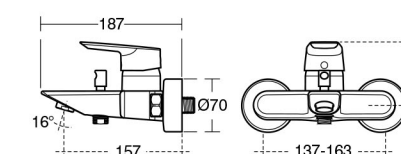

Tesi Dual control bath shower mixer

Model	Ref.	Price
Dual control bath shower mixer and shower set	A6591AA	£359.00

Tesi Single lever bath shower mixer

Model	Ref.	Price
Single lever exposed bath shower mixer	A6583AA	£185.00