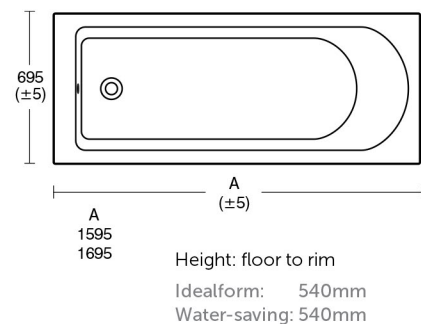

Tesi Idealform 170/160 x 70cm bath

Model	Ref.	Price
160 x 70cm Idealform bath, no tap holes	T000101	£226.58
170 x 70cm Idealform bath, no tap holes	T000501	£226.58

Model	Ref.	Price
170 x 70cm, water-saving Idealform bath no tap holes, 139 litres	T000901	£226.58