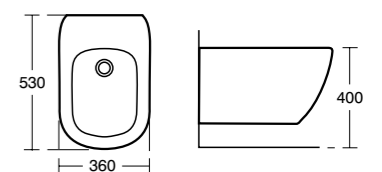

Tesi Basin 60cm

Model	Ref.	Price
60cm, one tap hole	T026501	£98.40
Full pedestal	T351901	£54.00
Semi-pedestal	T357301	£60.00
Basin fixing set	E015767	£13.20

Tesi Basin 55/50cm

Model	Ref.	Price
55cm, one tap hole	T028001	£90.00
50cm, one tap hole	T031201	£84.00
Full pedestal	T351901	£54.00
Semi-pedestal	T357301	£60.00
Basin fixing set	E015767	£13.25

Tesi Handrinse basin 45cm

Model	Ref.	Price
45cm, one tap hole	T031301	£74.40
Full pedestal handrinse	T352101	£54.00
Small semi-pedestal	T352001	£60.00
Basin fixing set	E015767	£13.25

Tesi Semi-countertop basin 55cm*

Model	Ref.	Price
55cm, one tap hole	T352601	£156.00

Tesi AquaBlade® close coupled WC bowl

Model	Ref.	Price
WC bowl, close coupled horizontal outlet	T356401	£144.00
Cistern with dual flush valve, 6/4 litres	T357001	£123.60
Cistern with dual flush valve, 4/2.6 litres	T356901	£123.60
Thin seat and cover, normal close	T352801	£57.60
Thin seat and cover, slow close	T352701	£105.60

Tesi AquaBlade® close coupled back-to-wall WC bowl*

Model	Ref.	Price
Back-to-wall, close coupled WC bowl horizontal outlet	T355701	£186.00
Cistern with dual flush valve, 6/4 litres	T357001	£123.60
Cistern with dual flush valve, 4/2.6 litres	T356901	£123.60
Thin seat and cover, normal close	T352801	£57.60
Thin seat and cover, slow close	T352701	£105.60

Tesi AquaBlade® back-to-wall WC bowl*

Model	Ref.	Price
Back-to-wall, WC bowl horizontal outlet	T353501	£222.00
Conceala 2 top inlet cistern with pneumatic dual flush, 6/4 litre flush	S362467	£100.30
Karisma flush plate	E4465AA	£80.47
Thin seat and cover, normal close	T352801	£57.60
Thin seat and cover, slow close	T352701	£105.60

Tesi AquaBlade® wall hung WC bowl