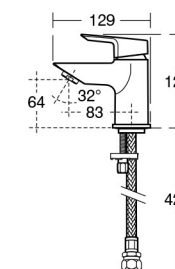

Tesi Idealform 170/160 x 70cm bath

Model	Ref.	Price
160 x 70cm Idealform bath, no tap holes	T000101	£226.58
170 x 70cm Idealform bath, no tap holes	T000501	£226.58

Model	Ref.	Price
170 x 70cm, water-saving Idealform bath no tap holes, 139 litres	T000901	£226.58

Tesi Idealform Plus+ 170/160 x 70cm bath

Model	Ref.	Price
160 x 70cm Idealform Plus+ bath, no tap holes	T000301	£353.88
170 x 70cm Idealform Plus+ bath, no tap holes	T000701	£353.88

Bath panels

Model	Ref.	Price
Unilux 160cm front panel	E318301	£114.61
Unilux 170cm front panel	E319401	£115.32
Unilux 70cm end bath panel	E316901	£57.65

New Connect Shower screen

Model	Ref.	Price
Radius bath screen	T9924EO	£190.96
Angle bath screen	T9923EO	£190.96

For more details on bath screens please see page 7

Tesi Basin mixer

Model	Ref.	Price
Single lever basin mixer with pop-up waste	A6592AA	£100.00
Single lever basin mixer without waste	A6587AA	£90.00

Supplied fitted with a removable 5 litres per minute eco flow regulator.

Tesi Tall basin mixer

Model	Ref.	Price
Single lever tall basin mixer	A6575AA	£209.00

Supplied fitted with a removable 5 litres per minute eco flow regulator.

Tesi Built-in basin mixer

Model	Ref.	Price
Single lever built-in basin mixer kit	A6578AA	£240.00
Fixing kit 1 for wall mounted basin mixer	A5948NU	£94.80

Supplied fitted with a removable 5 litres per minute eco flow regulator.

Tesi Mini basin mixer

Model	Ref.	Price
Single lever mini basin mixer, without pop-up waste	A6588AA	£85.00
Click unslotted basin waste	S8808AA	£37.20

Supplied fitted with a removable 5 litres per minute eco flow regulator.

Tesi Bidet mixer

Model	Ref.	Price
Single lever bidet mixer with pop-up waste	A6589AA	£125.00

Supplied fitted with a removable 5 litres per minute eco flow regulator.

Tesi Dual control bath filler