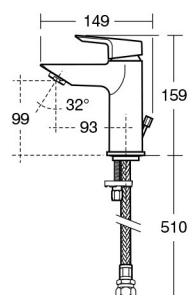

Tesi Idealform 170/160 x 70cm bath

Model	Ref.	Price
160 x 70cm Idealform bath, no tap holes	T000101	£226.58
170 x 70cm Idealform bath, no tap holes	T000501	£226.58

Model	Ref.	Price
170 x 70cm, water-saving Idealform bath no tap holes, 139 litres	T000901	£226.58

Tesi Idealform Plus+ 170/160 x 70cm bath

Model	Ref.	Price
160 x 70cm Idealform Plus+ bath, no tap holes	T000301	£353.88
170 x 70cm Idealform Plus+ bath, no tap holes	T000701	£353.88

Bath panels

Model	Ref.	Price
Unilux 160cm front panel	E318301	£114.61
Unilux 170cm front panel	E319401	£115.32
Unilux 70cm end bath panel	E316901	£57.65

New Connect Shower screen

Model	Ref.	Price
Radius bath screen	T9924EO	£190.96
Angle bath screen	T9923EO	£190.96

For more details on bath screens please see page 7

Tesi Basin mixer

Model	Ref.	Price
Single lever basin mixer with pop-up waste	A6592AA	£100.00
Single lever basin mixer without waste	A6587AA	£90.00

Supplied fitted with a removable 5 litres per minute eco flow regulator.

Tesi Tall basin mixer

Model	Ref.	Price
Single lever tall basin mixer	A6575AA	£209.00

Supplied fitted with a removable 5 litres per minute eco flow regulator.

Tesi Built-in basin mixer

Model	Ref.	Price
Single lever built-in basin mixer kit	A6578AA	£240.00
Fixing kit 1 for wall mounted basin mixer	A5948NU	£94.80

Supplied fitted with a removable 5 litres per minute eco flow regulator.

Tesi Mini basin mixer

Model	Ref.	Price
Single lever mini basin mixer, without pop-up waste	A6588AA	£85.00
Click unslotted basin waste	S8808AA	£37.20

Supplied fitted with a removable 5 litres per minute eco flow regulator.

Tesi Bidet mixer

Model	Ref.	Price
Single lever bidet mixer with pop-up waste	A6589AA	£125.00

Supplied fitted with a removable 5 litres per minute eco flow regulator.

Tesi Dual control bath filler