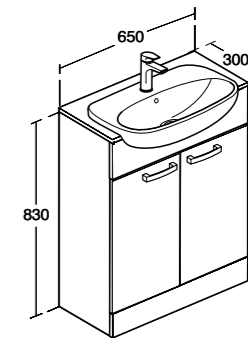

Tempo Semi-countertop basin unit 650mm

Model	Ref.	Price
650mm semi-countertop unit with 2 doors	E3245--	£207.28

Includes 1 internal shelf, soft close hinges and handles.

Tempo WC unit 650mm

Model	Ref.	Price
650mm WC unit with cistern and push button	E0777--	£167.95