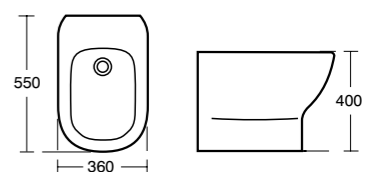

Tesi Wall hung bidet

Model	Ref.	Price
Wall hung bidet, one tap hole	T350401	£282.00
Support frame with bolts for wall hung WC pans	E006067	£157.60

Tesi Back-to-wall bidet

Model	Ref.	Price
Back-to-wall bidet, one tap hole	T350101	£204.00

Tesi Idealform 170/160 x 70cm bath

Model	Ref.	Price
160 x 70cm Idealform bath, no tap holes	T000101	£226.58
170 x 70cm Idealform bath, no tap holes	T000501	£226.58

Model	Ref.	Price
170 x 70cm, water-saving Idealform bath no tap holes, 139 litres	T000901	£226.58