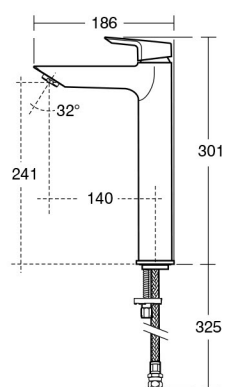

Supplied fitted with a removable 5 litres per minute eco flow regulator.

Tesi Tall basin mixer

Model	Ref.	Price
Single lever tall basin mixer	A6575AA	£209.00

Supplied fitted with a removable 5 litres per minute eco flow regulator.