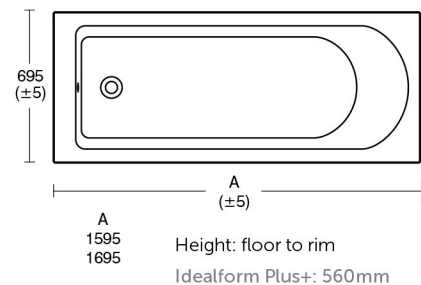

Model	Ref.	Price
160 x 70cm Idealform Plus+ bath, no tap holes	T000301	£353.88
170 x 70cm Idealform Plus+ bath, no tap holes	T000701	£353.88