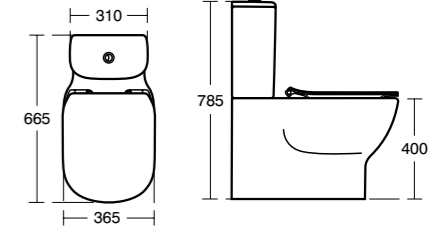

Tesi Basin 60cm

Model	Ref.	Price
60cm, one tap hole	T026501	£98.40
Full pedestal	T351901	£54.00
Semi-pedestal	T357301	£60.00
Basin fixing set	E015767	£13.20

Tesi Basin 55/50cm

Model	Ref.	Price
55cm, one tap hole	T028001	£90.00
50cm, one tap hole	T031201	£84.00
Full pedestal	T351901	£54.00
Semi-pedestal	T357301	£60.00
Basin fixing set	E015767	£13.25

Tesi Handrinse basin 45cm

Model	Ref.	Price
45cm, one tap hole	T031301	£74.40
Full pedestal handrinse	T352101	£54.00
Small semi-pedestal	T352001	£60.00
Basin fixing set	E015767	£13.25

Tesi Semi-countertop basin 55cm*

Model	Ref.	Price
55cm, one tap hole	T352601	£156.00

Tesi AquaBlade® close coupled WC bowl

Model	Ref.	Price
WC bowl, close coupled horizontal outlet	T356401	£144.00
Cistern with dual flush valve, 6/4 litres	T357001	£123.60
Cistern with dual flush valve, 4/2.6 litres	T356901	£123.60
Thin seat and cover, normal close	T352801	£57.60
Thin seat and cover, slow close	T352701	£105.60

Tesi AquaBlade® close coupled back-to-wall WC bowl*

Model	Ref.	Price
Back-to-wall, close coupled WC bowl horizontal outlet	T355701	£186.00
Cistern with dual flush valve, 6/4 litres	T357001	£123.60
Cistern with dual flush valve, 4/2.6 litres	T356901	£123.60
Thin seat and cover, normal close	T352801	£57.60
Thin seat and cover, slow close	T352701	£105.60

Tesi AquaBlade® back-to-wall WC bowl*

Model	Ref.	Price
Back-to-wall, WC bowl horizontal outlet	T353501	£222.00
Conceala 2 top inlet cistern with pneumatic dual flush, 6/4 litre flush	S362467	£100.30
Karisma flush plate	E4465AA	£80.47
Thin seat and cover, normal close	T352801	£57.60
Thin seat and cover, slow close	T352701	£105.60

Tesi AquaBlade® wall hung WC bowl