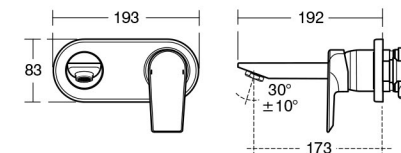

Model	Ref.	Price
Single lever built-in basin mixer kit	A6578AA	£240.00
Fixing kit 1 for wall mounted basin mixer	A5948NU	£94.80

Supplied fitted with a removable 5 litres per minute eco flow regulator.