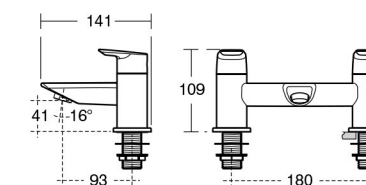

Tesi Bidet mixer

Model	Ref.	Price
Single lever bidet mixer with pop-up waste	A6589AA	£125.00

Supplied fitted with a removable 5 litres per minute eco flow regulator.

Tesi Dual control bath filler

Model	Ref.	Price
Dual control bath filler	A6590AA	£279.00