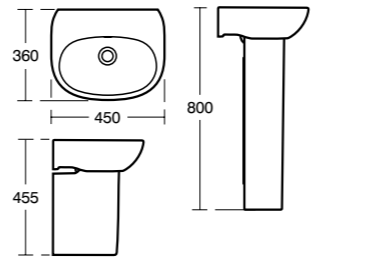

Model	Ref.	Price
45cm, one tap hole	T031301	£74.40
Full pedestal handrinse	T352101	£54.00
Small semi-pedestal	T352001	£60.00
Basin fixing set	E015767	£13.25