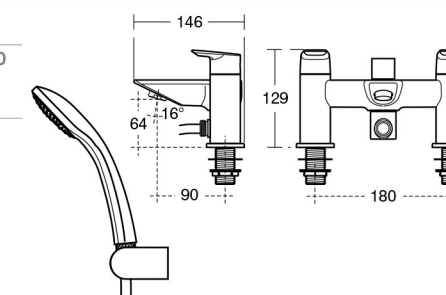

Model	Ref.	Price
Dual control bath shower mixer and shower set	A6591AA	£359.00