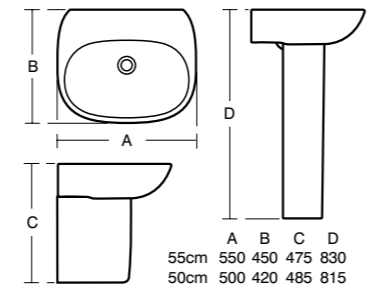

Tesi Basin 60cm

Model	Ref.	Price
60cm, one tap hole	T026501	£98.40
Full pedestal	T351901	£54.00
Semi-pedestal	T357301	£60.00
Basin fixing set	E015767	£13.20

Tesi Basin 55/50cm

Model	Ref.	Price
55cm, one tap hole	T028001	£90.00
50cm, one tap hole	T031201	£84.00
Full pedestal	T351901	£54.00
Semi-pedestal	T357301	£60.00
Basin fixing set	E015767	£13.25

Tesi Handrinse basin 45cm

Model	Ref.	Price
45cm, one tap hole	T031301	£74.40
Full pedestal handrinse	T352101	£54.00
Small semi-pedestal	T352001	£60.00
Basin fixing set	E015767	£13.25

Tesi Semi-countertop basin 55cm*

Model	Ref.	Price
55cm, one tap hole	T352601	£156.00

Tesi AquaBlade® close coupled WC bowl

Model	Ref.	Price
WC bowl, close coupled horizontal outlet	T356401	£144.00
Cistern with dual flush valve, 6/4 litres	T357001	£123.60
Cistern with dual flush valve, 4/2.6 litres	T356901	£123.60
Thin seat and cover, normal close	T352801	£57.60
Thin seat and cover, slow close	T352701	£105.60

Tesi AquaBlade® close coupled back-to-wall WC bowl*

Model	Ref.	Price
Back-to-wall, close coupled WC bowl horizontal outlet	T355701	£186.00
Cistern with dual flush valve, 6/4 litres	T357001	£123.60
Cistern with dual flush valve, 4/2.6 litres	T356901	£123.60
Thin seat and cover, normal close	T352801	£57.60
Thin seat and cover, slow close	T352701	£105.60

Tesi AquaBlade® back-to-wall WC bowl*

Model	Ref.	Price
Back-to-wall, WC bowl horizontal outlet	T353501	£222.00
Conceala 2 top inlet cistern with pneumatic dual flush, 6/4 litre flush	S362467	£100.30
Karisma flush plate	E4465AA	£80.47
Thin seat and cover, normal close	T352801	£57.60
Thin seat and cover, slow close	T352701	£105.60

Tesi AquaBlade® wall hung WC bowl