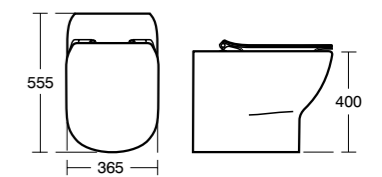

Tesi Basin 60cm

Model	Ref.	Price
60cm, one tap hole	T026501	£98.40
Full pedestal	T351901	£54.00
Semi-pedestal	T357301	£60.00
Basin fixing set	E015767	£13.20

Tesi Basin 55/50cm

Model	Ref.	Price
55cm, one tap hole	T028001	£90.00
50cm, one tap hole	T031201	£84.00
Full pedestal	T351901	£54.00
Semi-pedestal	T357301	£60.00
Basin fixing set	E015767	£13.25

Tesi Handrinse basin 45cm

Model	Ref.	Price
45cm, one tap hole	T031301	£74.40
Full pedestal handrinse	T352101	£54.00
Small semi-pedestal	T352001	£60.00
Basin fixing set	E015767	£13.25

Tesi Semi-countertop basin 55cm*

Model	Ref.	Price
55cm, one tap hole	T352601	£156.00

Tesi AquaBlade® close coupled WC bowl

Model	Ref.	Price
WC bowl, close coupled horizontal outlet	T356401	£144.00
Cistern with dual flush valve, 6/4 litres	T357001	£123.60
Cistern with dual flush valve, 4/2.6 litres	T356901	£123.60
Thin seat and cover, normal close	T352801	£57.60
Thin seat and cover, slow close	T352701	£105.60

Tesi AquaBlade® close coupled back-to-wall WC bowl*

Model	Ref.	Price
Back-to-wall, close coupled WC bowl horizontal outlet	T355701	£186.00
Cistern with dual flush valve, 6/4 litres	T357001	£123.60
Cistern with dual flush valve, 4/2.6 litres	T356901	£123.60
Thin seat and cover, normal close	T352801	£57.60
Thin seat and cover, slow close	T352701	£105.60

Tesi AquaBlade® back-to-wall WC bowl*

Model	Ref.	Price
Back-to-wall, WC bowl horizontal outlet	T353501	£222.00
Conceala 2 top inlet cistern with pneumatic dual flush, 6/4 litre flush	S362467	£100.30
Karisma flush plate	E4465AA	£80.47
Thin seat and cover, normal close	T352801	£57.60
Thin seat and cover, slow close	T352701	£105.60

Tesi AquaBlade® wall hung WC bowl