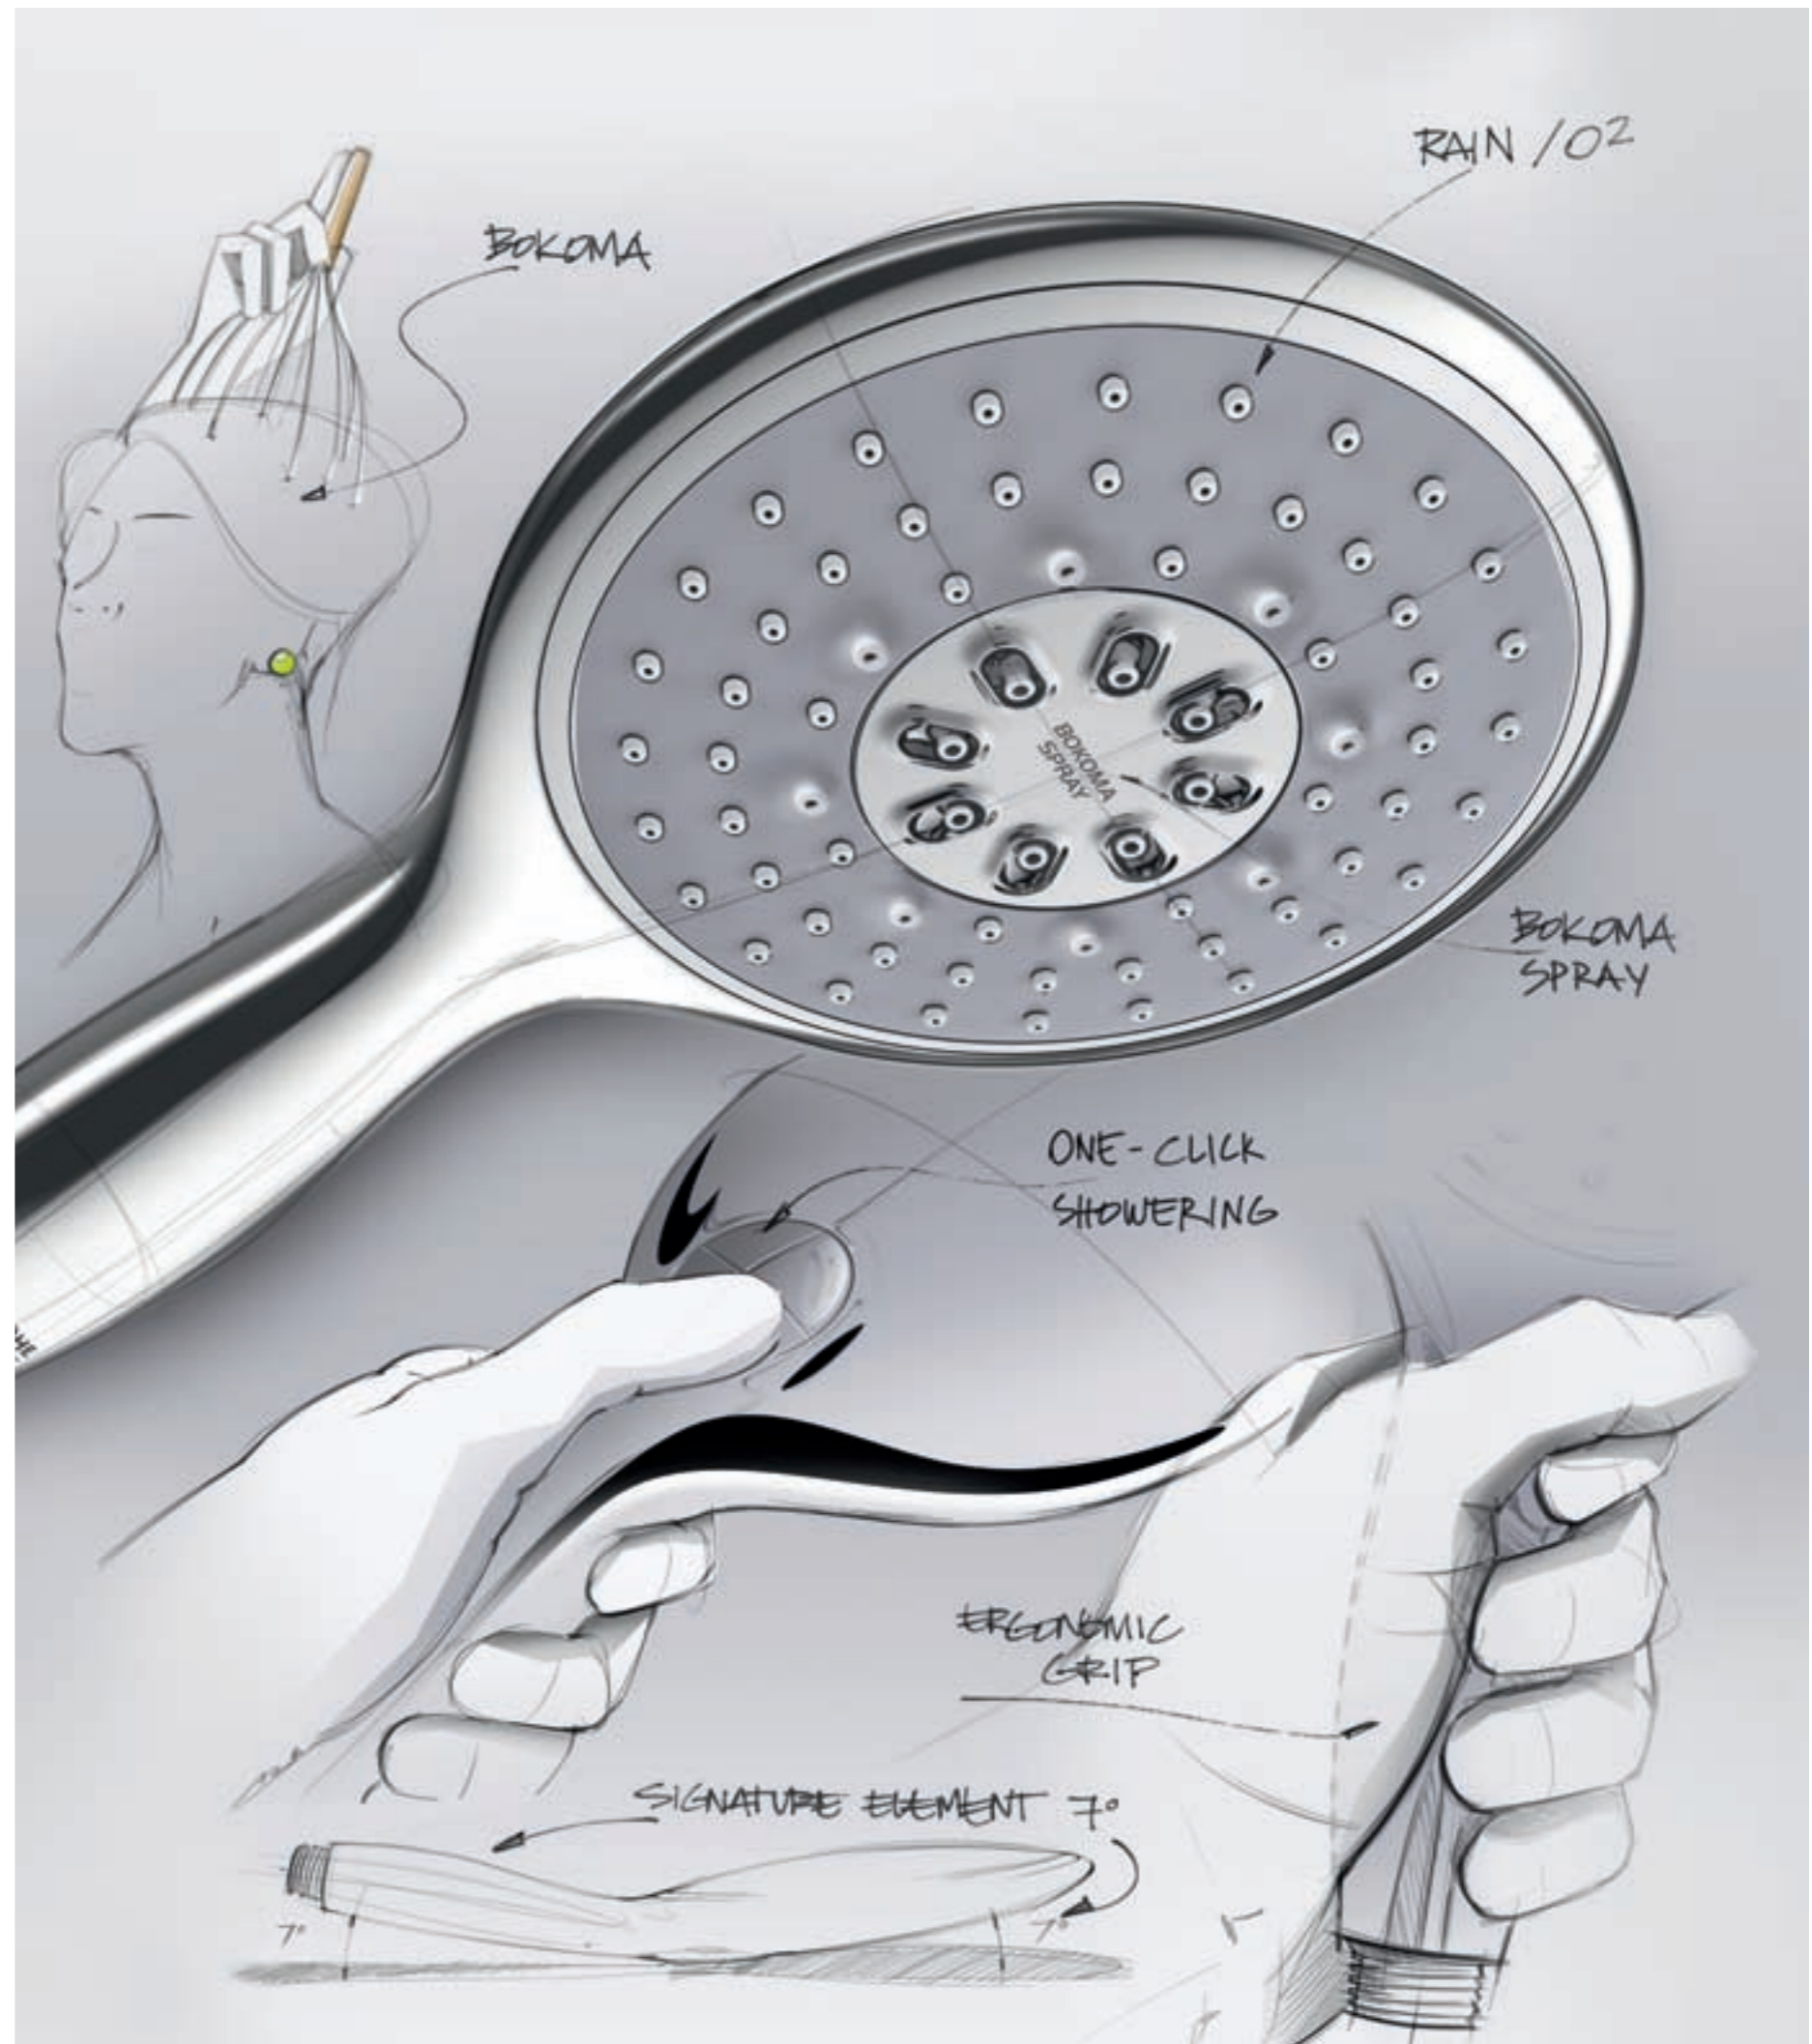

# ENHANCE YOUR MOOD WITH A SINGLE CLICK

At GROHE we innovate to enhance your experience. Conveniently positioned on the back of the hand shower, the One-Click Showering gives you direct access to your preferred spray pattern. Never again will you have to twist the spray face or click through several sprays to reach the one you want. Just press the corresponding button and enjoy.

**GROHE StarLight®**  
Made-to-last surfaces ranging from precious matt to shiny like a diamond.

**QuickFix® Plus**  
Faster, easier and hassle-free, GROHE QuickFix® Plus cuts installation time by up to 50%.

## UNIQUE FEATURES

**Inner WaterGuide**  
Inner water guide for a longer life.

**SpeedClean**  
Remove lime scale with a single wipe.

**One-Click Showering**  
Direct access to different sprays by pressing corresponding button.

**Spray Face Diameter**  
Flexibility of spray face diameters.