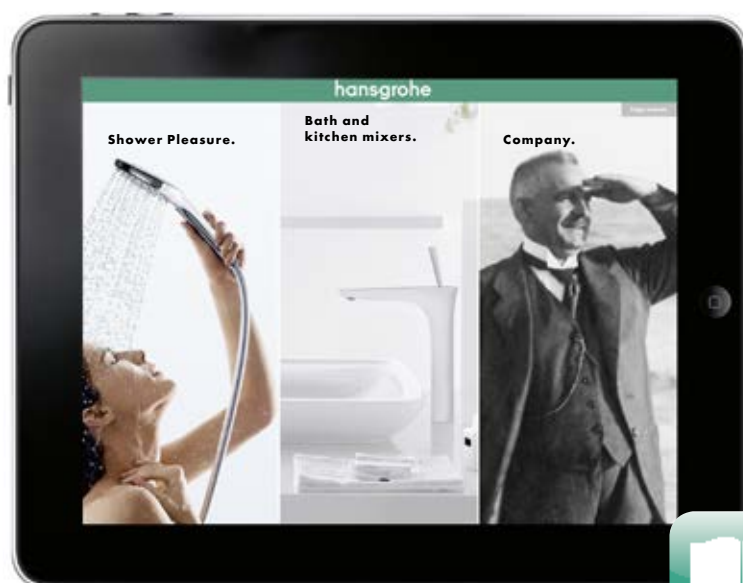

Celebrity Equinox cruise ship. Hansgrohe products: Talis S basin mixer. Photo: Meyer Werft

Donbass Arena, Ukraine. Hansgrohe products: Metris S basin mixer.
Photo: Donbass Arena

Experience Hansgrohe products interactively.

Get the future on-screen.

With such a wide range of Hansgrohe products, you will be able to experience water just as you wish to. There are lots of online applications that you can use to obtain as much information as you need. This brings the Hansgrohe innovations home to you – or to wherever you would like to experience them.

<http://itunes.com/app/hansgrohecatalog>

Mobile at its best.

The Hansgrohe iPad catalogue lets trees breathe, and the user can blow as hard as he likes – to get an idea of how much fun an air-enriched shower spray can be. The app presents Hansgrohe's offering in an entirely new, interactive and above all entertaining way. Furthermore if you find a shower you like, you can check to see whether it will fit in your home. A touch of the camera function is all it takes for the real background to fade in with your favourite product in your own home. And thanks to the integrated search, it won't take long to find your nearest Hansgrohe retail showroom.

Interactive features including:

- videos on technology
- photo function to visualise what the product will look like in your bathroom
- list of your Hansgrohe favourites
- share with friends
- dealer search