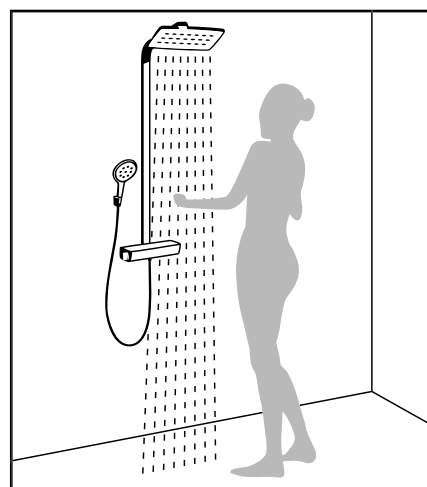

shower - with the shower configuration that suits you.

Hand shower and shower set

The basic solution - offers the same full shower pleasure, and is easy to mount on the wall.

Overhead shower

For relaxing or rejuvenating - because every day deserves a different shower. Concealed installation, integrated into the wall.