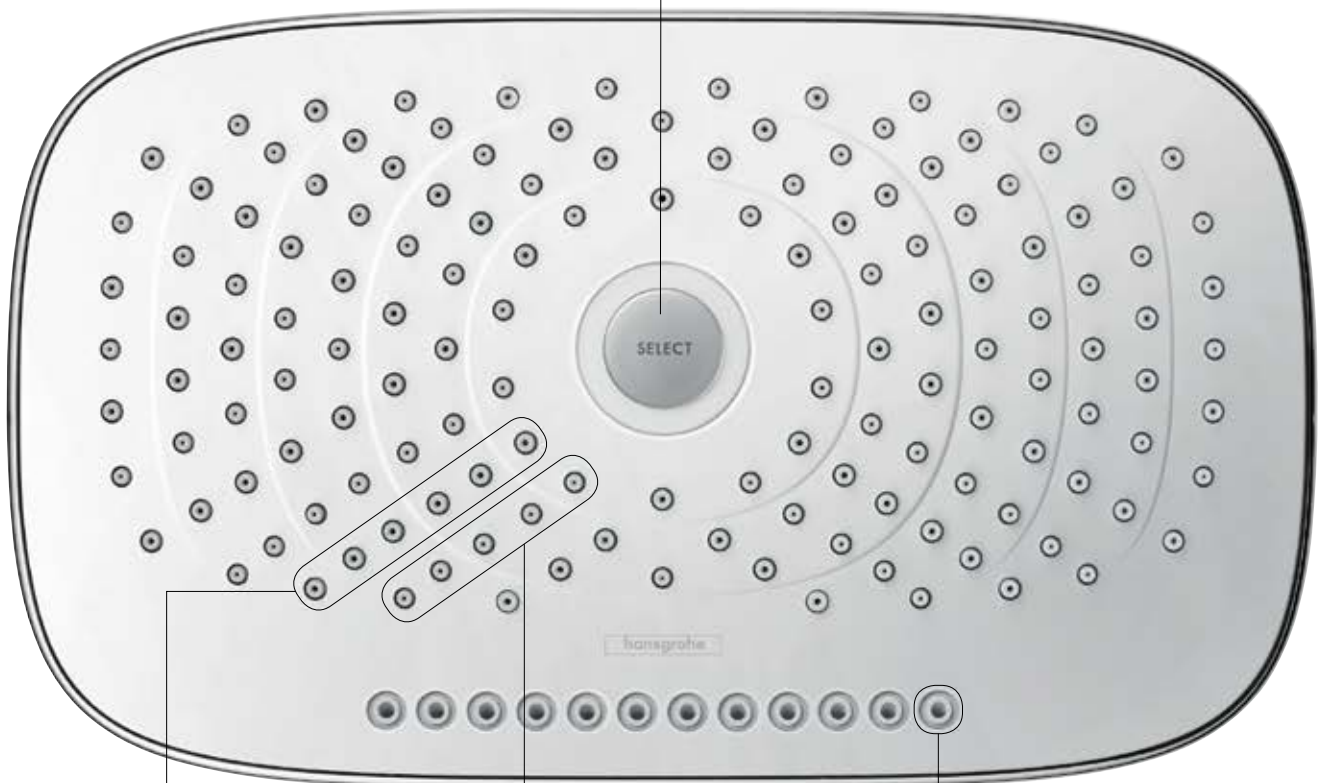

Raindance® Select: The loveliest rain in the world.

Overhead showers for the highest standards.

Now it's also possible to select the spray type of the Hansgrohe overhead showers at the touch of a button. One further spray type is being added to the selection options: the RainStream spray showers you with twelve sprays of lavish rain, wide and sparkling, to wash your cares away. However, Rain and RainAir also offer relaxation as full sprays over

the entire spray face. The appearance of these overhead showers is just as varied as the showering experience. They are available in the classic round version or in a contemporary rectangular form; in pure chrome or chrome with a white spray face. They have also been given an elegant, subtle chrome ring on the outside, a higher, more exclusive rim and

an attractive wave structure. The spray face is removable and therefore easy to clean, which means it will stay looking good and functioning perfectly for a long time to come.

www.hansgrohe-int.com/select

Raindance® Select E 300 3jet Overhead shower

Switches over to a different spray type intuitively and in moments, and provides pleasure at the touch of a button.

Gentle shower rain to enjoy with air-enriched drops from large jets.

Strong shower rain from small jets - perfect for rinsing shampoo out of the hair.

Lavish flow from 12 wide jets - for effective relaxation.