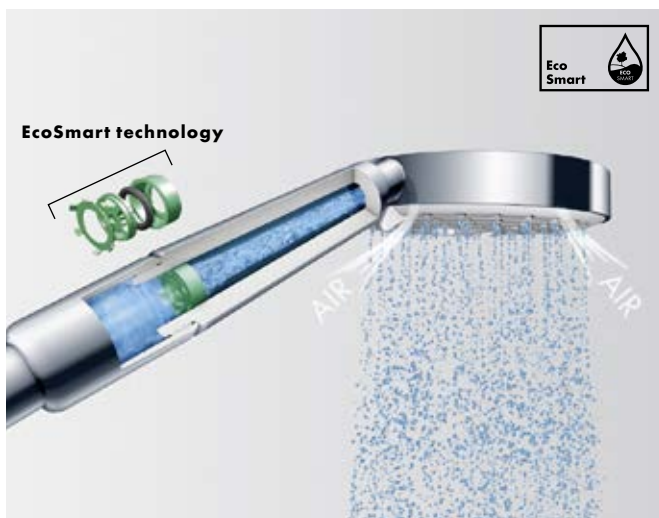

Showering re-thought.

Passion for water, innovations for the bathroom.

For 112 years, water has been the element that revives us, drives us, and to which we are 100% committed, body and soul. This passion flows into perfect design and intelligent comfort – and our commitment to using our natural resources responsibly. Which is why we are constantly developing new technologies and services to help you reduce your water consumption and increase the lifetime of your showers – as well as your showering pleasure.