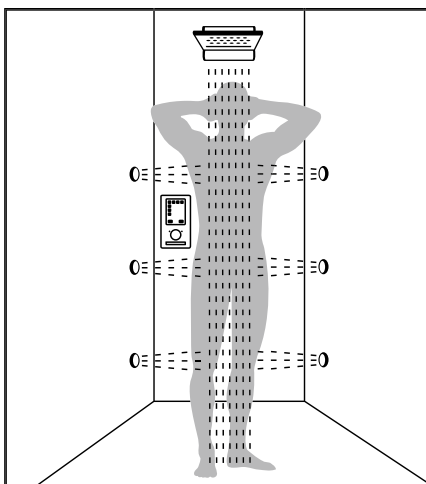

Shower family

Overhead, hand and side showers are controlled by the RainBrain display or concealed thermostats. From waterfall to all-round pleasure.