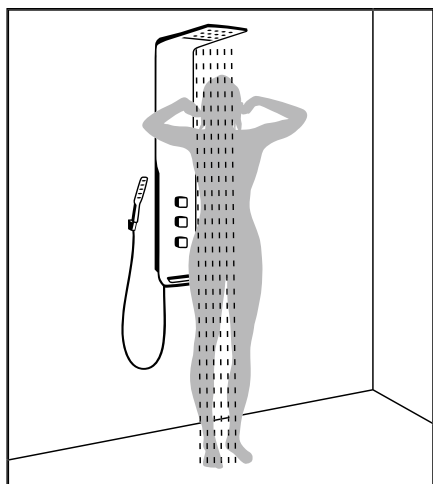

Showerpanel®

Combines overhead, hand and side showers in a single system. The focal point in the bathroom in the exposed wall-mounted version.