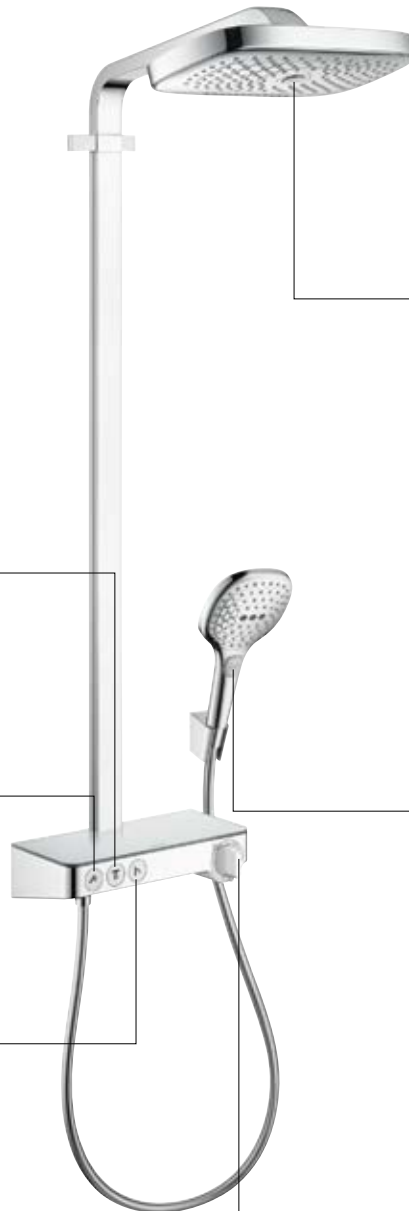

Raindance® Select Showerpipes: Pleasure to the power of three.

Shower pleasure made easy.

Everything about the Showerpipes is simply lovely – and lovely and simple. The new Select buttons on the hand shower, the overhead shower and the thermostat make it even easier to select the shower and spray type. Enjoy perfect forms and perfectly matched components

across the Hansgrohe Showerpipes range. Whichever combination you prefer, your shower pleasure will be incomparable. The Showerpipes is simply fitted to the water connections on the wall – perfect when renovating. This also applies to the Showerpanels: they provide XXL shower

pleasure thanks to the overhead, hand and side showers, and different spray types including RainFlow and a refreshing full-body massage.

www.hansgrohe-int.com/select

Switch on and off.

Switch overhead shower on/off.

Switch hand shower on/off.

Switch RainStream spray on and off on the overhead shower.

Choose your spray type with ease.

Choose your spray type with ease.

Select the desired temperature.