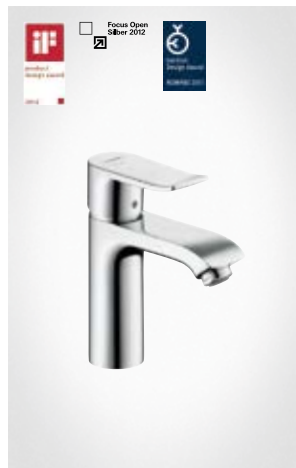

The Metris® product family appealed right down the line in 2012.