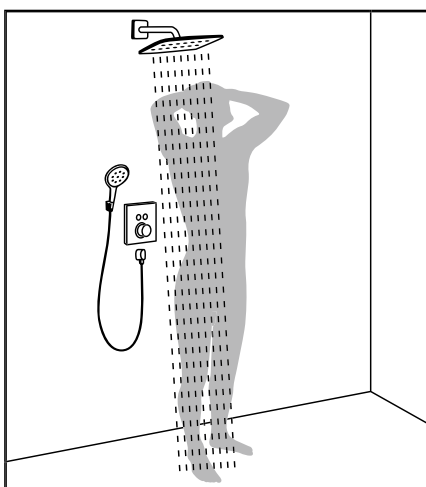

shower - with the shower configuration that suits you.

Hand shower and shower set

The basic solution - offers the same full shower pleasure, and is easy to mount on the wall.

Overhead shower

For relaxing or rejuvenating - because every day deserves a different shower. Concealed installation, integrated into the wall.