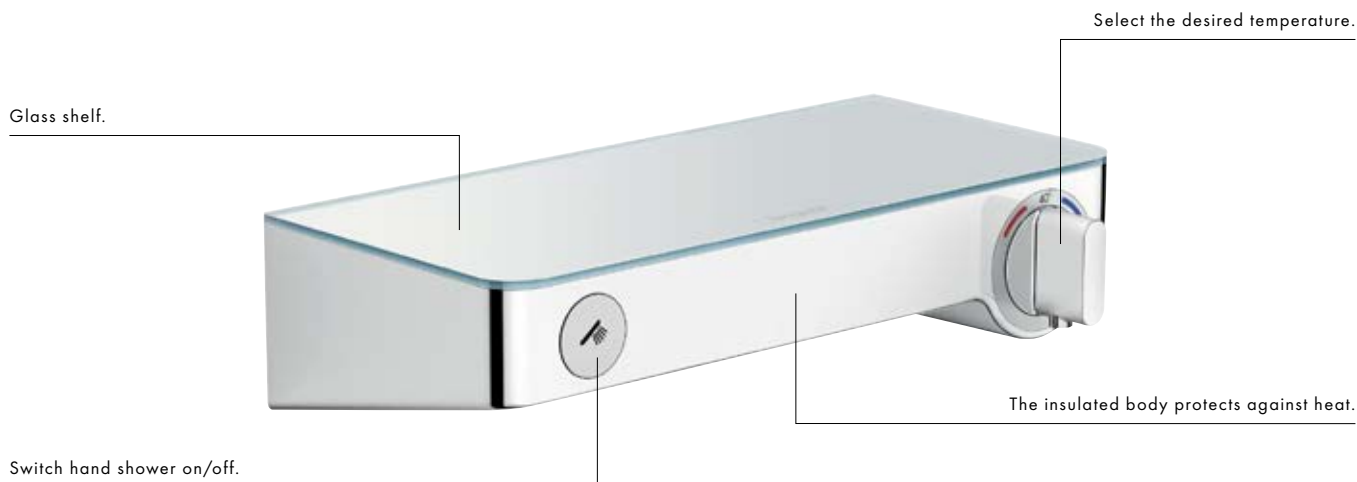

ShowerTablet® Select: simply brilliant.

Everything on the thermostat now works at the touch of a button.

The Select technology now makes it even easier to choose your favourite spray type on the thermostat. The hand shower switches on and off at the touch

of a button, and the ShowerTablet Select 300 makes everything easy right from the beginning. It fits on the water connections from the wall - so it's perfect when

renovating. What's more because it is purely mechanical, it is also extremely durable - for long-lasting pleasure.

Intuitive.

The Select button is entirely intuitive and easy to operate from the front. You just switch the water on and off.