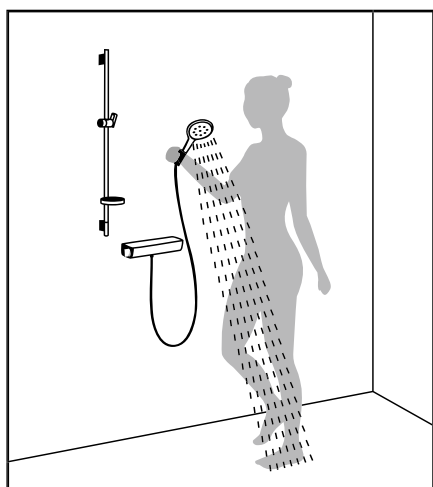

shower - with the shower configuration that suits you.

Hand shower and shower set

The basic solution - offers the same full shower pleasure, and is easy to mount on the wall.

Overhead shower

For relaxing or rejuvenating - because every day deserves a different shower. Concealed installation, integrated into the wall.