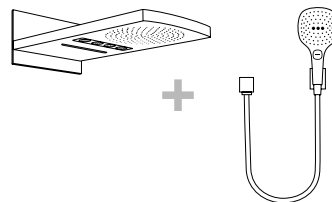

Option 1

Option 2