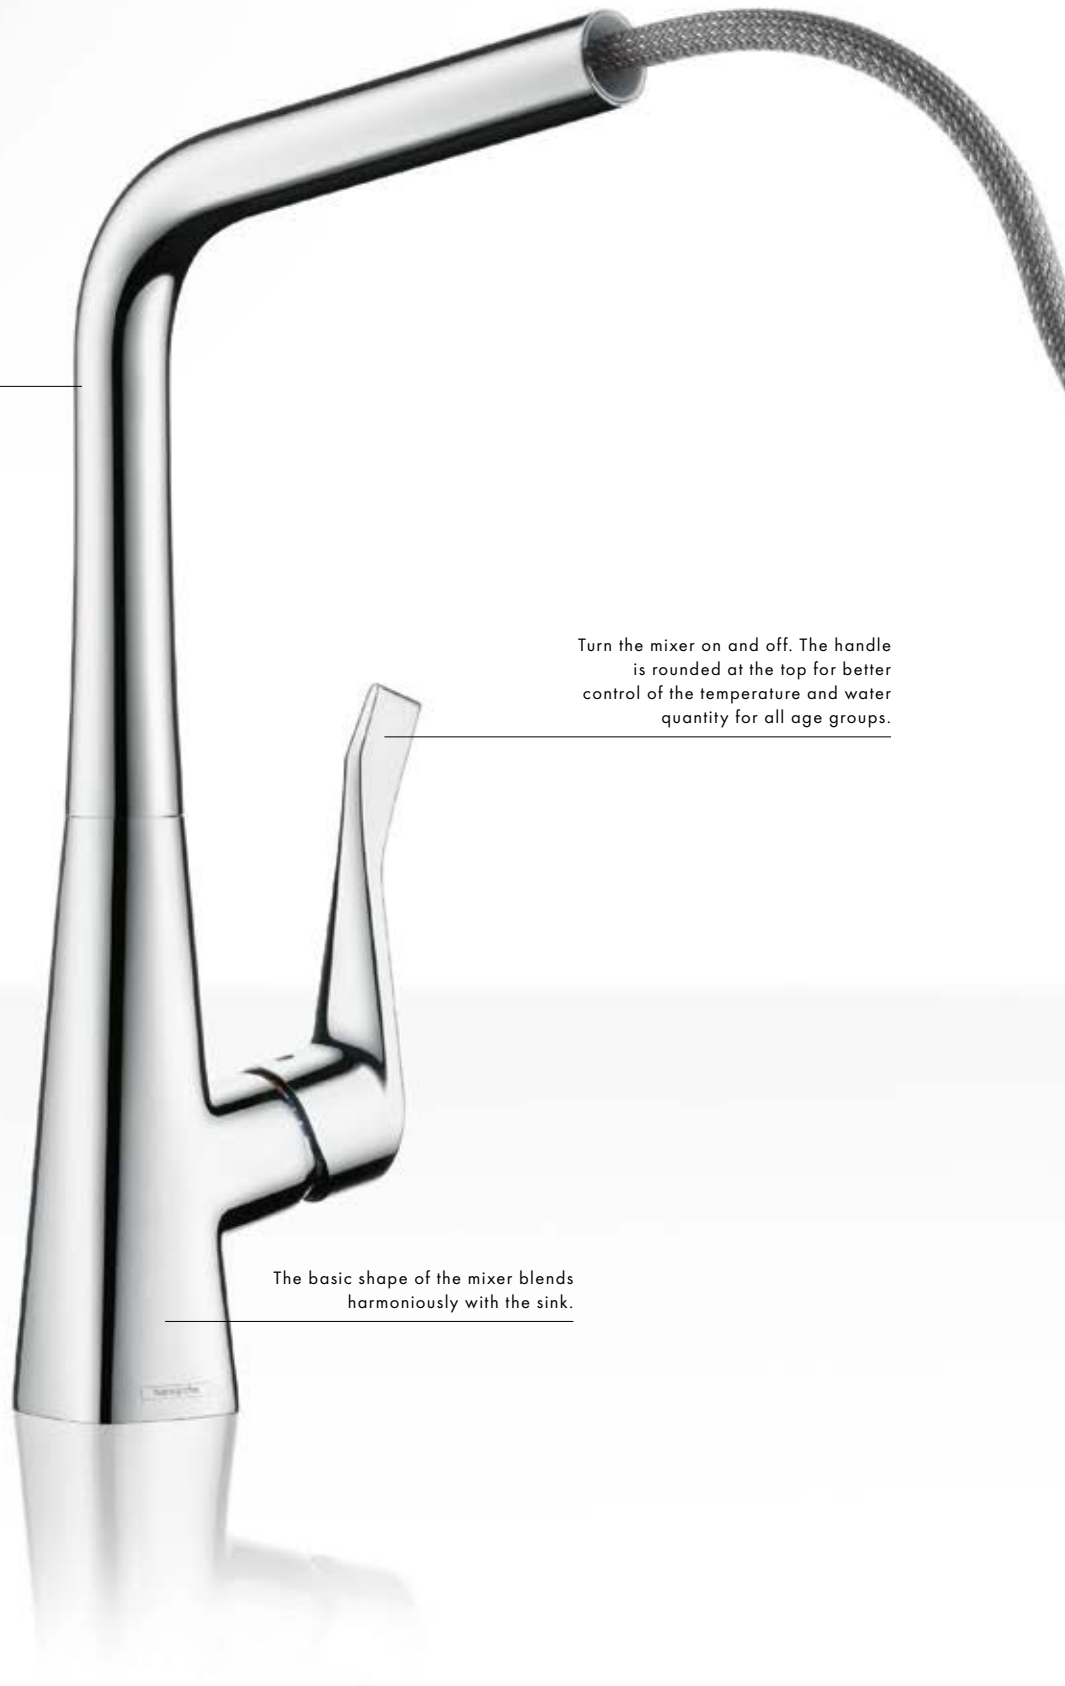

Masters of good taste:

Kitchen mixers.

Swivel the spout by 110/150° for absolute freedom in the kitchen.

Turn the mixer on and off. The handle is rounded at the top for better control of the temperature and water quantity for all age groups.

The basic shape of the mixer blends harmoniously with the sink.

Metris[®].

Practical enjoyment.

Cooking has long been more than just something that happens in daily life. More and more sophisticated kitchen tools bear witness to this new trend of culinary enthusiasts. But what would all this be without the most important element in the

kitchen tasks a joy. PuraVida, Talis and Focus follow the same recipe: the best design, intelligent functions and sensuous ergonomics.

MagFit - the magnetic holder for easy attachment of the shower.

The normal spray changes over to shower spray at the touch of a button. This means the water always flows just as the user desires.