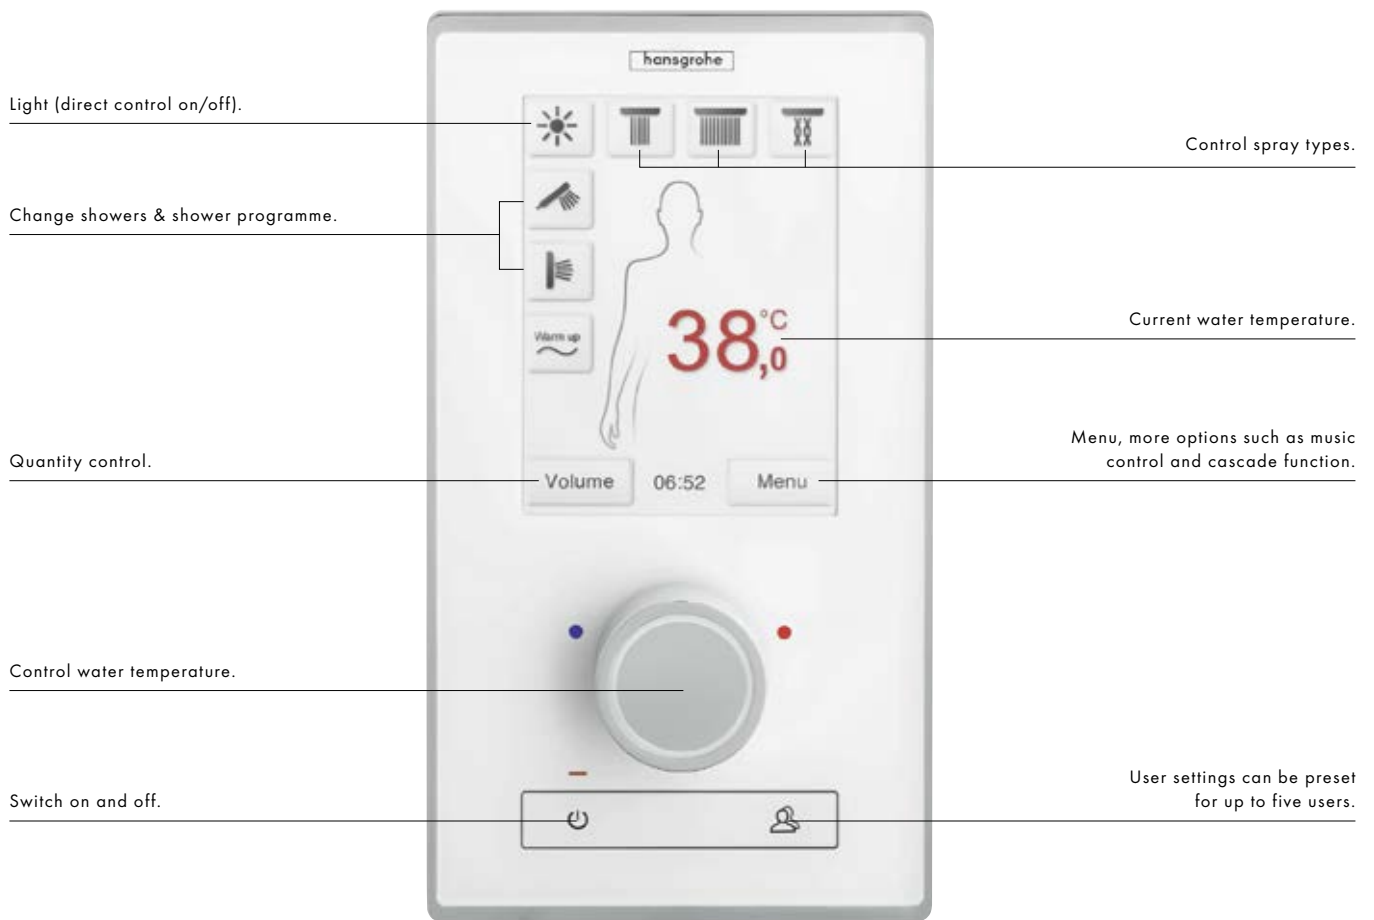

ShowerSelect® concealed thermostat with control unit – for 4 functions.

Switch the hand shower on and off by touching a button on the lower valve, select the spray type of the overhead shower by touching a button on the upper valve and turn the handle to control the water temperature.

Option 1

Option 2

RainBrain®.

This makes showering an interactive experience.

With the RainBrain, you control your shower by touchscreen. From changing the spray types or setting the temperature in increments of 0.5° to controlling your favourite music via

Bluetooth, RainBrain makes your shower smarter and showering your perfect experience. A simple touch of the control panel is all it takes to change from a feel-good shower, for instance, to an

energizing all-over massage. Up to five people can set and save their favourite configurations. You can also continue to control your shower manually. But the choice is yours. That's pure shower luxury.