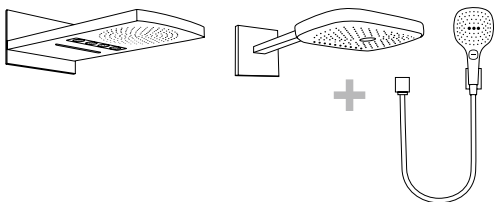

One for all:

the iBox universal is the flexible concealed system for any Hansgrohe function solution and design.

DESIGN PLUS
powered by ISH

ShowerSelect®
Valve for 3 functions
15764, -000

DESIGN PLUS
powered by ISH

ShowerSelect®
Concealed thermostat
15760, -000

DESIGN PLUS
powered by ISH

ShowerSelect®
Valve for 3 functions
15764, -000

DESIGN PLUS
powered by ISH

ShowerSelect®
Concealed thermostat
for 1 function
15761, -000

ShowerSelect® concealed thermostat with control unit – for 3 functions.

Switch the hand and/or overhead shower on at the valve or select the spray type on the overhead shower and turn the handle on the thermostat to control the water temperature.

ShowerSelect® concealed thermostat with control unit – for 4 functions.

Switch the hand shower on and off by touching a button on the lower valve, select the spray type of the overhead shower by touching a button on the upper valve and turn the handle to control the water temperature.

Option 1

Option 2