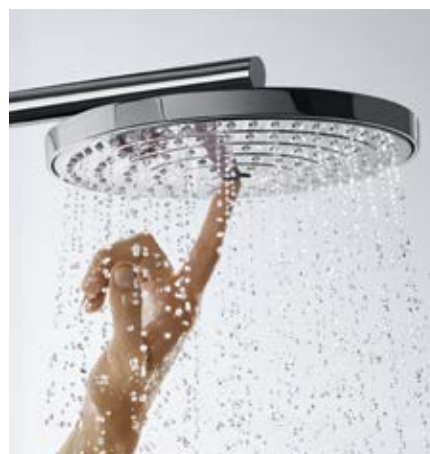

Pleasure is everywhere.

We never want to go back to before developments that make daily life easier. And thermostats with buttons to touch instead of parts to turn gain as much in user comfort as hand and overhead showers. Which is why everything in the shower now promises that you can select your shower pleasure.