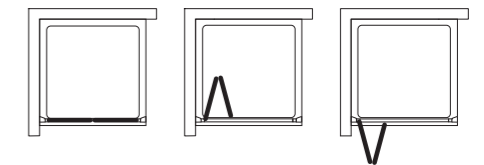

# Bifold door

with side panel

- Height 1950mm
- 6mm clear safety glass
- Slim line bright silver frame
- Long and sleek chrome plated handle
- Idealclean treatment
- Opens inwards and out
- Smooth running wheels
- Concealed fixings with easy click covers and top caps
- Magnetic seals encased in aluminum
- Horizontal adjustment up to 25mm
- Suitable for installation on a tray or wetroom floor
- Unhanded