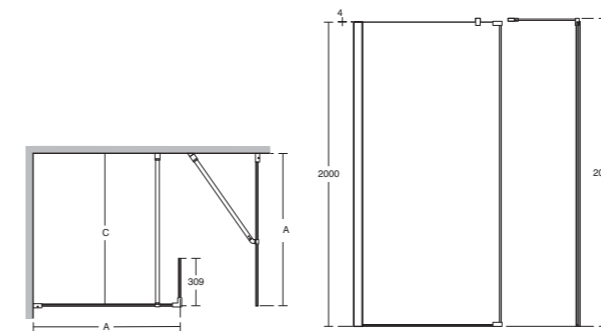

Wetroom panel with return and end panel

with straight bracing bracket and angle bracing bracket for corner

- Height: 2000mm
- 8mm clear safety glass
- Idealclean treatment
- 23mm horizontal adjustment
- Concealed fixings, easy click covers and top caps
- Sealing channels for a silicone free look
- Vertical adjustment for drilling into grout lines
- Ideal for bath replacements
- Unhanded

Installation: To create this configuration, order wetroom panel of choice for front, 300mm return panel, wetroom panel of choice for end, a straight bracing bracket and an angle bracing bracket.

SPECIFICATIONS

SIZE /MM	DIM. A - WIDTH (MM)	DIM. C - WIDTH (MM)	ITEM CODE	RRP INC VAT
700	654 - 677	650 - 994	L6220EO	£302.09
760	714 - 737	650 - 994	L6221EO	£314.95
800	754 - 777	650 - 994	L6222EO	£327.80
900	854 - 877	650 - 994	L6223EO	£346.52
1000	954 - 977	650 - 994	L6224EO	£371.36
1200	1154 - 1177	650 - 994	L6225EO	£401.17
1400	1354 - 1377	650 - 994	L6226EO	£553.94
1600	1554 - 1577	650 - 994	L6227EO	£666.92
300 return panel			L6228EO	£179.97
Straight bracing bracket			L6229EO	£51.42
Angle bracing bracket			L6230EO	£74.56

PRICE