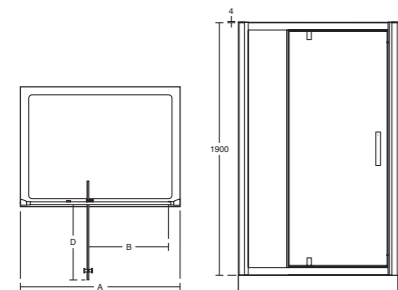

RECOMMENDED TRAY
Simplicity Low Profile
rectangular tray in flat top or upstand see pages 130-133