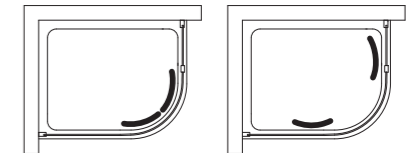

- Height 1950mm
- 6mm clear safety glass
- Slim line bright silver frame
- Long and sleek chrome plated handle
- Idealclean treatment
- Click and clean
- Smooth running wheels
- Concealed fixings with easy click covers and top caps
- Magnetic seals encased in aluminum
- Horizontal adjustment up to 25mm per profile
- Suitable for installation on a tray or wetroom floor
- 550mm radius
- Unhanded

SPECIFICATIONS

SIZE/MM	DIM. A - WIDTH (MM)	DIM. B - OPENING (MM)	DIM. C - WIDTH (MM)	ITEM CODE
1000 x 800	955-980	493	755-780	T7352EO
1200 x 900	1155-1180	493	755-780	T7355EO

PRICE

RRP INC VAT
£594.00
£630.00