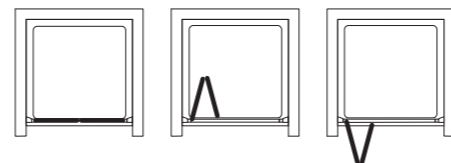

## Bifold door

for alcove

- Height 1850mm
- 4mm clear safety glass
- Integrated ergonomic handle
- Opens inwards and out
- Smooth running wheels
- Concealed fixings with easy click covers and top caps
- Horizontal adjustment up to 50mm per profile
- Suitable for installation on a tray or wetroom floor
- Unhanded