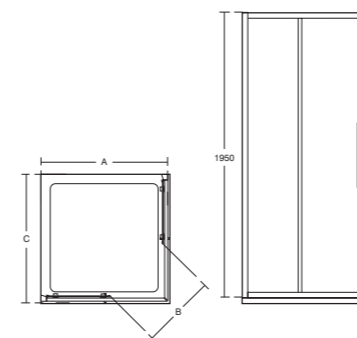

RECOMMENDED TRAY
Simplicity Low Profile
square tray in flat top or upstand see pages 130-133