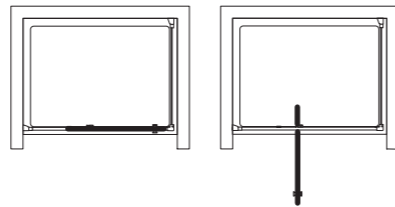

# 1200 pivot

for alcove

- Height 1900mm
- 8mm clear safety glass
- Idealclean treatment
- Bright silver finish
- Solid chrome plated handle
- Exposed glass edge on door for a touch of luxury
- Concealed seals
- Concealed fixings with easy click covers and top caps
- Horizontal adjustment up to 50mm
- Suitable for installation on a tray or wetroom floor
- Unhanded