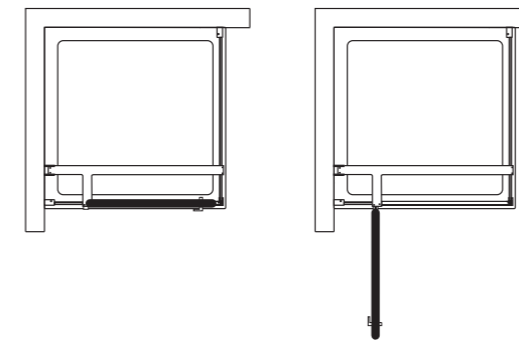

Corner door

with side panel

- Height 2017mm
- 8mm clear safety glass
- Idealclean treatment
- Bright silver finish
- Chrome contemporary handle
- Rise and fall hinges for easy opening
- Integrated bracing brackets for minimal styling
- Concealed fixings with easy click covers and top caps
- Designed by award winning designers Artefakt
- Horizontal adjustment up to 20mm
- Separate flat top and upstand tray variants
- Suitable for installation on shower trays or wetroom flooring
- 10 year guarantee

Installation: Ensure correct hand is ordered, use a left hand door with a right hand side panel, and vice versa. A flat top enclosure must be installed on a flat top tray and an upstand enclosure on an upstand tray, ensure the correct enclosure is ordered to suit your chosen shower tray and installation circumstances.

SPECIFICATIONS - FLAT TOP DOOR

SIZE/MM	DIM. A - WIDTH (MM)	DIM. B - OPENING (MM)	DIM. D - REACH (MM)
800	773-793	567	577
900	873-893	667	677
1000	973-993	717	727
1200	1173-1193	717	727
1400	1373-1393	717	727

DIM. E - WIDTH (MM)	LH ITEM CODE	RH ITEM CODE	RRP INC VAT
197-217	L6564EO	L6563EO	£690.00
197-217	L6568EO	L6567EO	£720.00
297-317	L6572EO	L6571EO	£750.00
397-417	L6603EO	L6601EO	£816.00
597-617	L6611EO	L6609EO	£876.00

SPECIFICATIONS - FLAT TOP SIDE PANEL

SIZE/MM	DIM. C - WIDTH (MM)	LH ITEM CODE	RH ITEM CODE	RRP INC VAT
760	733-753	L6503EO	L6502EO	£264.00
800	773-793	L6507EO	L6506EO	£282.00
900	873-893	L6511EO	L6510EO	£300.00
1000	973-993	L6515EO	L6514EO	£318.00

PRICE

SPECIFICATIONS - UPSTAND DOOR

SIZE/MM	DIM. A - WIDTH (MM)	DIM. B - OPENING (MM)	DIM. D - REACH (MM)	DIM. E - WIDTH (MM)	LH ITEM CODE	RH ITEM CODE	RRP INC VAT
800	758-778	552	562	197-217	L6566EO	L6565EO	£690.00
900	858-878	652	662	197-217	L6570EO	L6569EO	£720.00
1200	1158-1178	702	712	397-417	L6607EO	L6605EO	£816.00
1400	1358-1378	702	712	597-617	L6415EO	L6613EO	£876.00

PRICE

SPECIFICATIONS - UPSTAND SIDE PANEL

SIZE/MM	DIM. C - WIDTH (MM)	LH ITEM CODE	RH ITEM CODE	RRP INC VAT
760	718-738	L6505EO	L6504EO	£264.00
800	758-778	L6509EO	L6508EO	£282.00
900	858-878	L6513EO	L6512EO	£300.00

PRICE