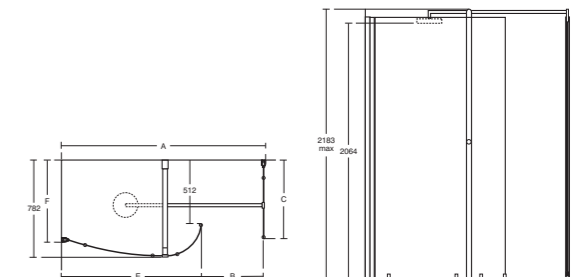

Serenis 180 corner wetroom