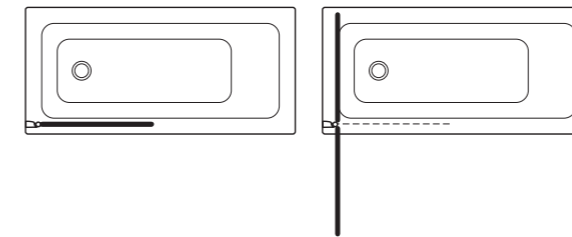

Bath screen

- Height: 1500mm
- 6mm clear safety glass
- Polished silver finish
- 180 degree opening - inwards and out
- Rise and fall for easy opening
- Concealed fixings and top caps
- Up to 25mm horizontal adjustment

Installation: Bow available with and without towel rail.

SPECIFICATIONS

MODEL	DIM. A - WIDTH (MM)	DIM. B - WIDTH (MM)	DIM. D - REACH (MM)
Bow	875-895	795-815	782
Bow - with towel rail	875-895	795-815	782
Sail	875-895		785
Angle	795-815		702

PRICE

ITEM CODE	RRP INC VAT
L6211AA	£273.71
L6212AA	£318.26
L6213AA	£273.71
L6210AA	£267.34