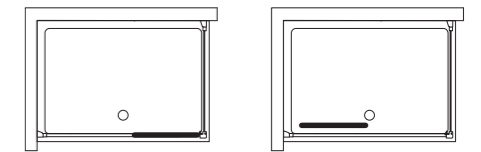

- Height 1850mm
- 4mm clear safety glass
- Integrated ergonomic handle
- Click and clean
- Smooth running wheels
- Concealed fixings with easy click covers and top caps
- Horizontal adjustment up to 25mm per profile
- Suitable for installation on a tray or wetroom floor
- Unhanded

SPECIFICATIONS - DOOR

SIZE/MM	DIM. A - WIDTH (MM)	DIM. B - OPENING (MM)	ITEM CODE	PRICE
1200	1150-1200	495	L6648VA	RRP INC VAT £318.00

SPECIFICATIONS - SIDE PANEL

SIZE/MM	DIM. C - WIDTH (MM)	ITEM CODE	PRICE
760	715 - 765	L6649VA	RRP INC VAT £156.00
800	755 - 805	L6650VA	RRP INC VAT £162.00
900	855 - 905	L6651VA	RRP INC VAT £168.00