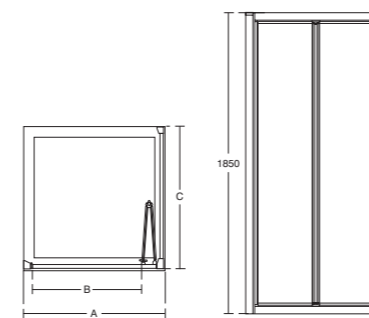

RECOMMENDED TRAY
Simplicity Low Profile square or rectangular trays in flat top or upstand see pages 130-133