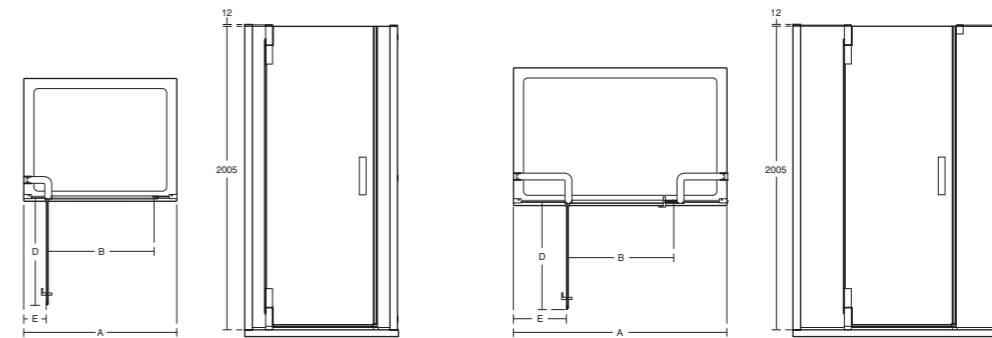

PRICE

Tonic alcove 800mm - 1000mm left hand version illustrated

Tonic alcove 1200mm - 1600mm left hand version illustrated