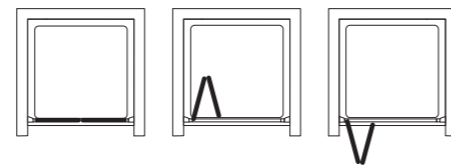

# Bifold door

for alcove

- Height 1950mm
- 6mm clear safety glass
- Slim line bright silver frame
- Long and sleek chrome plated handle
- Idealclean treatment
- Opens inwards and out
- Smooth running wheels
- Concealed fixings with easy click covers and top caps
- Magnetic seals encased in aluminum
- Horizontal adjustment up to 50mm
- Suitable for installation on a tray or wetroom floor
- Unhanded