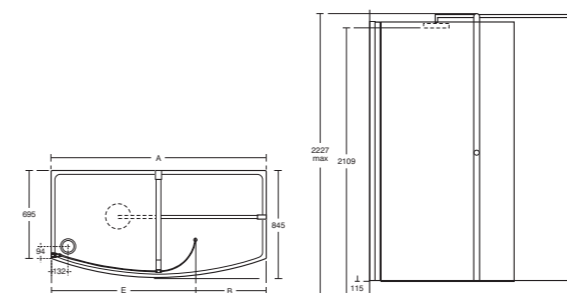

PRICE

Serenis 180 alcove walk in enclosure - left hand tray illustrated