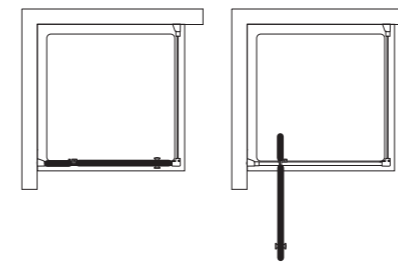

# Pivot door

for corner, with side panel

- Height 1950mm
- 6mm clear safety glass
- Slim line bright silver frame
- Long and sleek chrome plated handle
- Idealclean treatment
- Concealed fixings with easy click covers and top caps
- Magnetic seals encased in aluminum
- Horizontal adjustment up to 50mm
- Suitable for installation on a tray or wetroom floor
- Unhanded