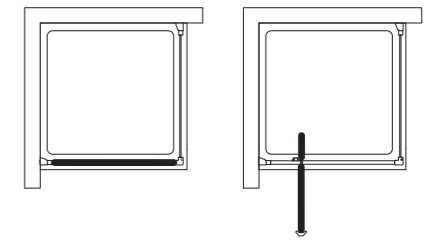

- Height 1850mm
- 4mm clear safety glass
- Integrated ergonomic handle
- Concealed fixings with easy click covers and top caps
- Horizontal adjustment up to 25mm per profile
- Suitable for installation on a tray or wetroom floor
- Unhanded

SPECIFICATIONS - DOOR

SIZE/MM	DIM. A - WIDTH (MM)	DIM. B - OPENING (MM)	DIM. D - REACH (MM)
760	710 - 760	500	500
800	750 - 800	520	520
900	850 - 900	550	550

PRICE

ITEM CODE	RRP INC VAT
L6642VA	£216.00
L6643VA	£222.00
L6644VA	£234.00

SPECIFICATIONS - SIDE PANEL

SIZE/MM	DIM. C - WIDTH (MM)	ITEM CODE	RRP INC VAT
760	715 - 765	L6649VA	£156.00
800	755 - 805	L6650VA	£162.00
900	855 - 905	L6651VA	£168.00