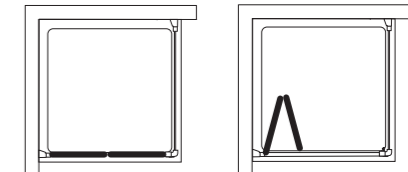

- Height 1900mm
- 8mm clear safety glass
- Idealclean treatment
- Bright silver finish
- Solid chrome plated handle
- Triple smooth running wheels
- Exposed glass edge on door for a touch of luxury
- Concealed seals
- Concealed fixings with easy click covers and top caps
- Horizontal adjustment up to 25mm per profile
- Suitable for installation on a tray or wetroom floor
- 10 year guarantee
- Unhanded

PRICE

ITEM CODE	RRP INC VAT
L6206EO	£489.04
L6207EO	£502.08
L6208EO	£541.20
L6209EO	£580.32

SPECIFICATIONS - DOOR

SIZE/MM	DIM. A - WIDTH (MM)	DIM. B - OPENING (MM)	ITEM CODE
760	711-761	414	L6206EO
800	751-801	455	L6207EO
900	851-901	556	L6208EO
1000	951-1001	609	L6209EO

SPECIFICATIONS - SIDE PANEL

SIZE/MM	DIM. C - WIDTH (MM)	ITEM CODE	RRP INC VAT
760	724-749	L6216EO	£269.95
800	764-789	L6217EO	£282.80
900	864-889	L6218EO	£302.09
1000	964-989	L6219EO	£321.37