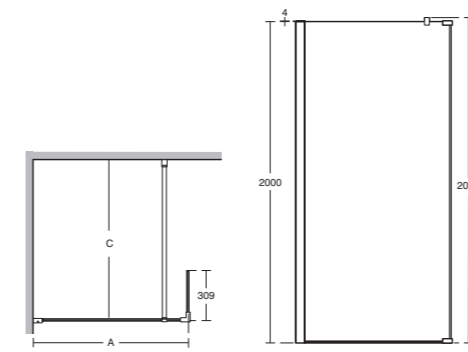

Wetroom panel with return

with straight bracing bracket for alcove or corner

- Height: 2000mm
- 8mm clear safety glass
- Idealclean treatment
- 23mm horizontal adjustment
- Concealed fixings, easy click covers and top caps
- Sealing channels for a silicone free look
- Vertical adjustment for drilling into grout lines
- Unhanded
- Suitable for installation on a tray or wetroom floor

Installation: To create this configuration, order wetroom panel of choice, a 300mm return panel and a straight bracing bracket.

SPECIFICATIONS

SIZE /MM	DIM. A - WIDTH (MM)	DIM. C - WIDTH (MM)
700	654 - 677	650 - 994
760	714 - 737	650 - 994
800	754 - 777	650 - 994
900	854 - 877	650 - 994
1000	954 - 977	650 - 994
1200	1154 - 1177	650 - 994
1400	1354 - 1377	650 - 994
1600	1554 - 1577	650 - 994
300 return panel		
Straight bracing bracket		

PRICE

ITEM CODE	RRP INC VAT
L6220EO	£302.09
L6221EO	£314.95
L6222EO	£327.80
L6223EO	£346.52
L6224EO	£371.36
L6225EO	£401.17
L6226EO	£553.94
L6227EO	£666.92
L6228EO	£179.79
L6229EO	£51.42

RECOMMENDED TRAY
Simplicity Low Profile
square or rectangular trays in flat top or upstand see pages 130-133