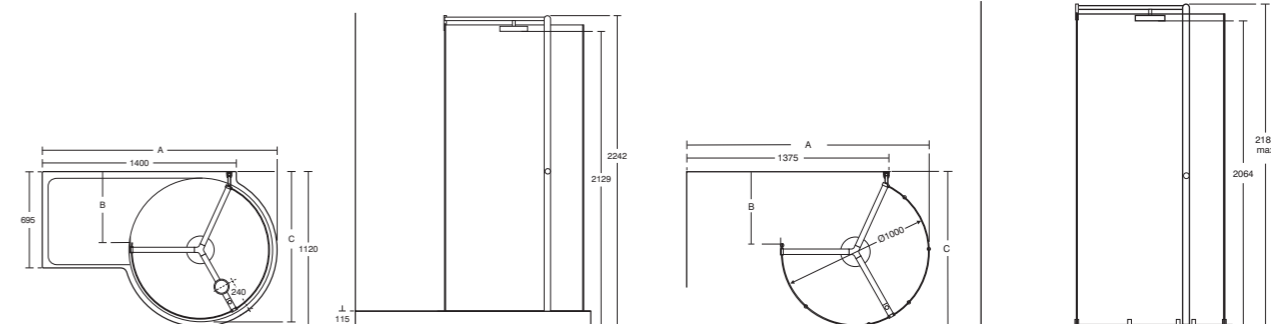

PRICE

Serenis 360 corner walk in enclosure - left hand tray illustrated

Serenis 360 corner wetroom