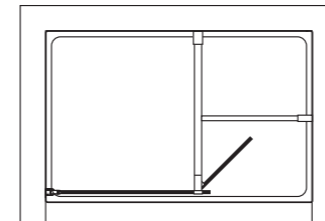

# Serenis 90

for alcove

- Height 2232mm
- 6mm clear safety glass
- Idealclean treatment
- Polished silver finish
- Concealed fixings & top caps
- Horizontal adjustment up to 15mm
- Built-in towel rail
- Designed by award winning designers PearsonLloyd
- Available in 1200mm or 1400mm
- Suitable for installation on Serenis trays or Serenis wetroom fixings