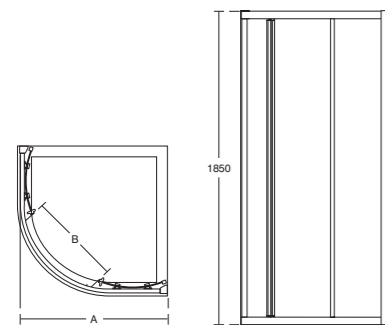

RECOMMENDED TRAY
Simplicity Low Profile quadrant trays in flat top or upstand see pages 130-133