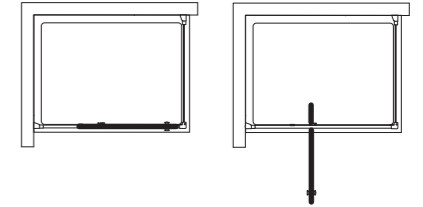

- Height 1900mm
- 8mm clear safety glass
- Idealclean treatment
- Bright silver finish
- Solid chrome plated handle
- Exposed glass edge on door for a touch of luxury
- Concealed seals
- Concealed fixings with easy click covers and top caps
- Horizontal adjustment up to 25mm per profile
- Suitable for installation on a tray or wetroom floor
- Unhanded

SPECIFICATIONS - DOOR

SIZE/MM	DIM. A - WIDTH (MM)	DIM. B - OPENING (MM)	DIM. D - REACH	ITEM CODE
1200	1151-1201	600	565	L6205EO

PRICE

RRP INC VAT
£593.90

SPECIFICATIONS - SIDE PANEL

SIZE/MM	DIM. C - WIDTH	ITEM CODE	RRP INC VAT
760	724-749	L6216EO	£269.95
800	764-789	L6217EO	£282.80
900	864-889	L6218EO	£302.09