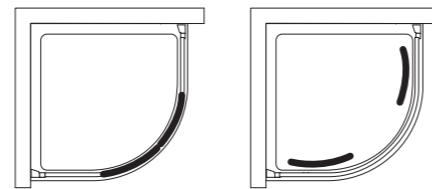

# Quadrant

- Height 1900mm
- 8mm clear safety glass
- Idealclean treatment
- Bright silver finish
- Solid chrome plated handle
- Click and clean wheels
- Smooth running wheels
- Concealed fixings with easy click covers and top caps
- Horizontal adjustment up to 25mm per profile
- Suitable for installation on a tray or wetroom floor
- 550mm radius
- Unhanded