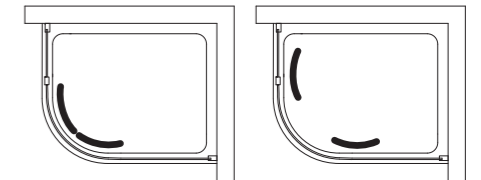

- Height 1900mm
- 8mm clear safety glass
- Idealclean treatment
- Bright silver finish
- Solid chrome plated handle
- Click and clean wheels
- Smooth running wheels
- Concealed fixings with easy click covers and top caps
- Horizontal adjustment up to 25mm per profile
- Suitable for installation on a tray or wetroom floor
- 550mm radius
- Unhanded

SPECIFICATIONS

SIZE /MM	DIM. A - WIDTH (MM)	DIM. B - OPENING (MM)	DIM. C - WIDTH (MM)
900 x 800	855-880	448	755-780
1200 x 900	1155-1180	535	855-880

PRICE

ITEM CODE	RRP INC VAT
L6286EO	£805.39
L6287EO	£925.91