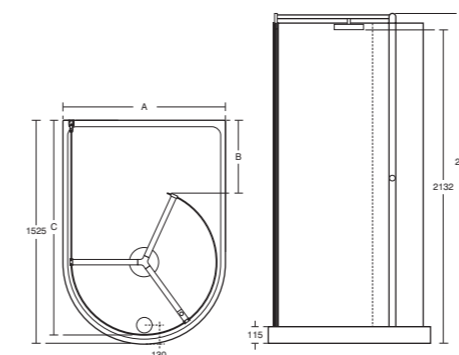

PRICE

Serenis 360 peninsular walk in enclosure - right hand tray illustrated