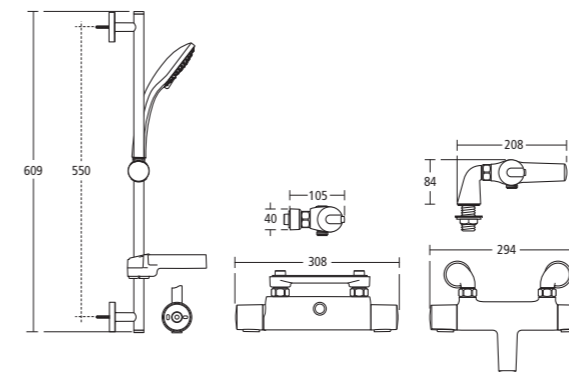

YOUR SHOWER, YOUR WAY

Create a shower that's as individual as you are by adding the type of features that really make it your own. It can be as elegant or impressive as you like, bringing together the best of our collection so you can enjoy your best shower ever.

CERATHERM 100

Thermostatic exposed shower valve

with Idealrain 3 function kit

- Thermostatic for constant temperature irrespective of flow rate
- Safety stop set at 40°C with manual override for user safety
- Set and leave temperature control
- Ceramic disc flow control for smooth action and no drips
- Cool touch body ensures it is safe to touch
- Removable 8 litre per minute flow regulator and Eco button to reduce water use
- Suitable for all water systems, low and high pressure
- Fast-fix bracket ensures mixer is rigidly fixed to wall
- 1.35m hose, and 600mm slide rail
- 100mm diameter 3 function handspray
- Limescale resistant rub clean nozzles
- Integrated soap dish and hose retaining ring
- Chrome finish
- Available without kit, also available as bath shower mixer
- 5 year guarantee

SPECIFICATIONS

MODEL	ITEM CODE	RRP INC VAT
Ceratherm 100 valve and M3 shower kit	A4814AA	£264.58
Ceratherm 100 bath/shower valve and M3 shower set	A4816AA	£369.34
Ceratherm 100 shower valve only	A4813AA	£192.00
Ceratherm 100 bath/shower valve only	A4815AA	£300.00

PRICE

RRP INC VAT
£264.58
£369.34
£192.00
£300.00

Installation: 150mm pipe centres. Suitable for pressure applications between 0.1 and 5.0 bar. Bath shower mixer supplied with mounting legs, shower set consists of a handspray holder and 3-function hand spray.