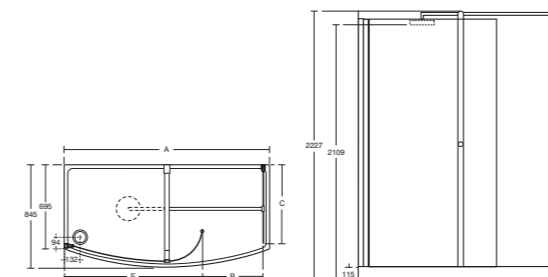

PRICE

Serenis 180 corner walk in enclosure - left hand tray illustrated