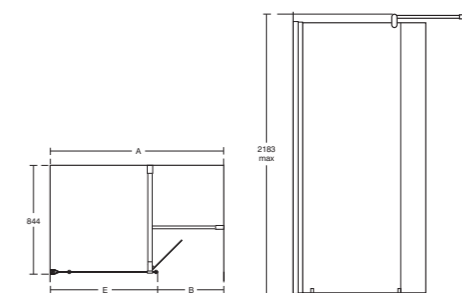

Serenis 90 alcove wetroom