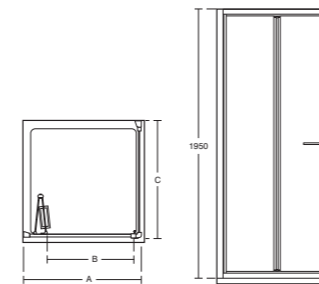

PRICE

RRP INC VAT
£216.00
£228.00
£240.00

RECOMMENDED TRAY
Simplicity Low Profile square or rectangular tray in flat top or upstand see pages 130-133