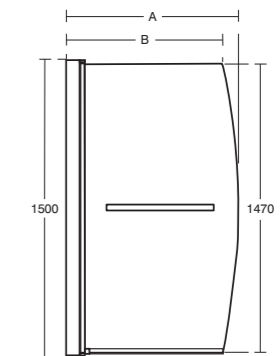

Bow bath screen with towel rail