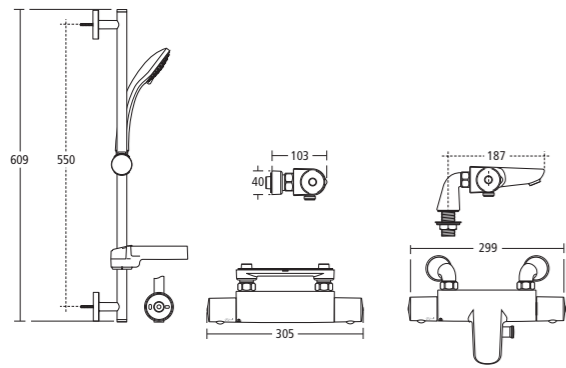

ALTO ECOTHERM

Thermostatic exposed shower valve

with Idealrain 3 function kit

- Thermostatic for constant temperature irrespective of flow rate
- 40°C safety stop with manual override
- Ceramic disc flow control for smooth action and no drips
- Cool touch body ensures it is safe to touch
- Set and leave controls
- Removable 8 litre per minute flow regulator and Eco button to reduce water use
- High or low pressure available
- Fast-fix bracket ensures mixer is rigidly fixed to wall
- 600mm slide rail and 1.35m hose
- 80mm diameter 3 function handspray
- Limescale resistant rub clean nozzles
- Integrated soap dish and hose retaining ring
- Chrome finish
- Available without shower kit, also available as bath/shower mixer
- 5 year guarantee

Installation: 150mm pipe centres. Low pressure suitable for 0.1 bar and above, high pressure suitable for applications between 1.0 and 5.0 bar. Bath shower mixer supplied with mounting legs, shower set consists of a handspray holder and 3-function hand spray.

SPECIFICATIONS

MODEL
Thermostatic valve and S3 3 function shower kit - HP
Thermostatic valve and S1 single function shower kit - LP
Thermostatic valve only - HP
Thermostatic bath/ shower mixer and S3 3 function shower set - HP
Thermostatic bath/ shower mixer only - HP

PRICE

ITEM CODE	RRP INC VAT
A4741AA	£178.36
A4999AA	£170.34
A4740AA	£118.90
A5636AA	£339.07
A5635AA	£273.86

TT

Thermostatic built-in shower valve and 3 function kit

with Idealrain 3 function kit