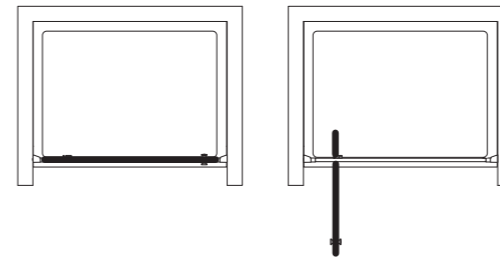

- Height 1900mm
- 8mm clear safety glass
- Idealclean treatment
- Bright silver finish
- Solid chrome plated handle
- Exposed glass edge on door for a touch of luxury
- Concealed seals
- Concealed fixings with easy click covers and top caps
- Horizontal adjustment up to 50mm
- Suitable for installation on a tray or wetroom floor
- Unhanded

SPECIFICATIONS

SIZE/MM	DIM. A - WIDTH (MM)	DIM. B - OPENING (MM)	DIM. D - REACH	ITEM CODE	PRICE
760	710-760	490	455	L6201EO	RRP INC VAT £404.92
800	750-800	520	485	L6202EO	£425.17
900	850-900	600	565	L6203EO	£458.92
1000	950-1000	680	645	L6204EO	£482.52