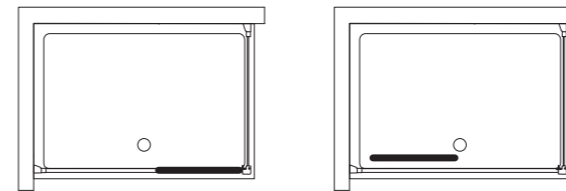

- Height 1950mm
- 6mm clear safety glass
- Slim line bright silver frame
- Long and sleek chrome plated handle
- Idealclean treatment
- Click and clean
- Smooth running wheels
- Concealed fixings with easy click covers and top caps
- Magnetic seals encased in aluminum
- Horizontal adjustment up to 25mm per profile
- Suitable for installation on a tray or wetroom floor
- Unhanded

SPECIFICATIONS - DOOR

SIZE/MM	DIM. A - WIDTH (MM)	DIM. B - OPENING (MM)	ITEM CODE
1000	952-1002	390	T7378EO
1100	1052-1102	440	T7379EO
1200	1152-1202	490	T7380EO

PRICE

RRP INC VAT
£396.00
£420.00
£444.00

SPECIFICATIONS - SIDE PANEL

SIZE/MM	DIM. C - SIDE PANEL	ITEM CODE	RRP INC VAT
760	715-765	T7368EO	£216.00
800	755-805	T7369EO	£228.00
900	855-905	T7370EO	£240.00

PRICE

RRP INC VAT
£216.00
£228.00
£240.00