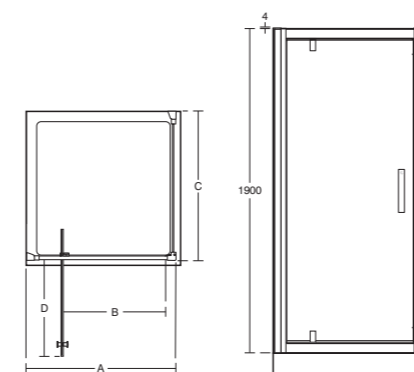

RECOMMENDED TRAY
Simplicity Low Profile
square or rectangular tray in flat top or upstand see pages 130-133