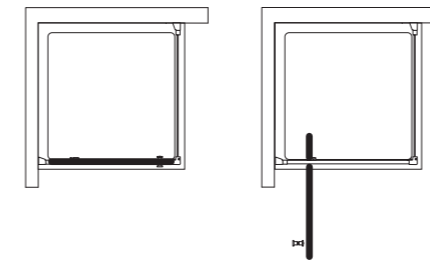

- Height 1900mm
- 8mm clear safety glass
- Idealclean treatment
- Bright silver finish
- Solid chrome plated handle
- Exposed glass edge on door for a touch of luxury
- Concealed seals
- Concealed fixings with easy click covers and top caps
- Horizontal adjustment up to 25mm per profile
- Suitable for installation on a tray or wetroom floor
- Unhanded

SPECIFICATIONS - DOOR

SIZE/MM	DIM. A - WIDTH (MM)	DIM. B - OPENING (MM)	DIM. D - REACH (MM)	ITEM CODE	RRP INC VAT
760	711-761	490	455	L6201EO	£404.92
800	751-801	520	485	L6202EO	£425.17
900	851-901	600	565	L6203EO	£458.92
1000	951-1001	680	645	L6204EO	£482.52

PRICE

SPECIFICATIONS - SIDE PANEL

SIZE/MM	DIM. C - WIDTH (MM)	ITEM CODE	RRP INC VAT
760	724-749	L6216EO	£269.95
800	764-789	L6217EO	£282.80
900	864-889	L6218EO	£302.09
1000	964-989	L6219EO	£321.37

PRICE