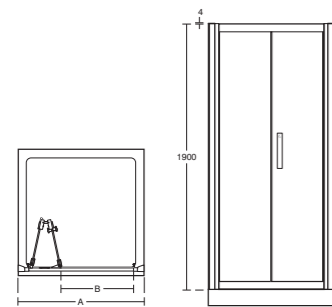

RECOMMENDED TRAY
Simplicity Low Profile square or rectangular tray in flat top or upstand see pages 130-133