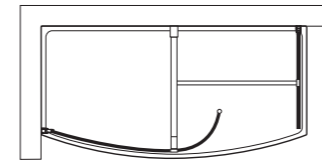

# Serenis 180

for corner

- Height 2232mm
- 6mm clear safety glass
- Idealclean treatment
- Polished silver finish
- Concealed fixings & top caps
- Available in 1400mm or 1700mm
- Horizontal adjustment up to 15mm
- Designed by award winning designers PearsonLloyd
- Optional built-in water delivery system - thermostatic shower valve with dual on/off control, shower kit and drench shower head
- Suitable for installation on Serenis trays or Serenis wetroom fixings