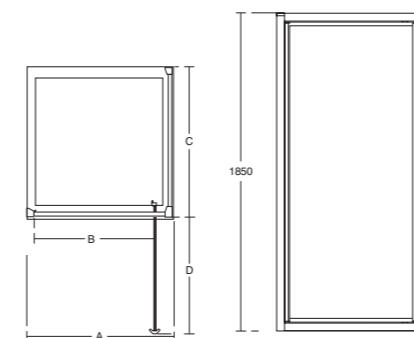

PRICE

RECOMMENDED TRAY
Simplicity Low Profile square or rectangular trays in flat top or upstand see pages 130-133