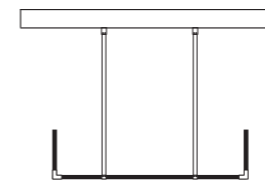

- Height: 2000mm
- 8mm clear safety glass
- Idealclean treatment
- Concealed fixings, easy click covers and top caps
- Sealing channels for a silicone free look
- Unhanded
- Suitable for installation on a tray or wetroom floor

Installation: To create this configuration, order wetroom panel of choice, 2 return panels and 2 straight bracing brackets.

SPECIFICATIONS

SIZE/MM	DIM. A - WIDTH (MM)	DIM. C - WIDTH (MM)	ITEM CODE	RRP INC VAT
700	638	650 - 994	L6220EO	£302.09
760	698	650 - 994	L6221EO	£314.95
800	738	650 - 994	L6222EO	£327.80
900	838	650 - 994	L6223EO	£346.52
1000	938	650 - 994	L6224EO	£371.36
1200	1138	650 - 994	L6225EO	£401.17
1400	1338	650 - 994	L6226EO	£553.94
1600	1538	650 - 994	L6227EO	£666.92
300 return panel			L6228EO	£179.97
Straight bracing bracket			L6229EO	£51.42

PRICE