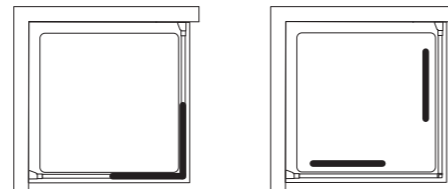

- Height 1900mm
- 8mm clear safety glass
- Idealclean treatment
- Bright silver finish
- Solid chrome plated handle
- Click and clean wheels
- Smooth running wheels
- Concealed fixings with easy click covers and top caps
- Horizontal adjustment up to 25mm per profile
- Suitable for installation on a tray or wetroom floor
- 10 year guarantee
- Unhanded

SPECIFICATIONS

SIZE/MM	DIM. A - WIDTH (MM)	DIM. B - OPENING (MM)	DIM. C - WIDTH (MM)	ITEM CODE	PRICE
800	753-778	385	753-778	L6280EO	RRP INC VAT £645.53
900	853-878	455	853-878	L6281EO	RRP INC VAT £697.69
1000	953-978	455	953-978	L6282EO	RRP INC VAT £749.86