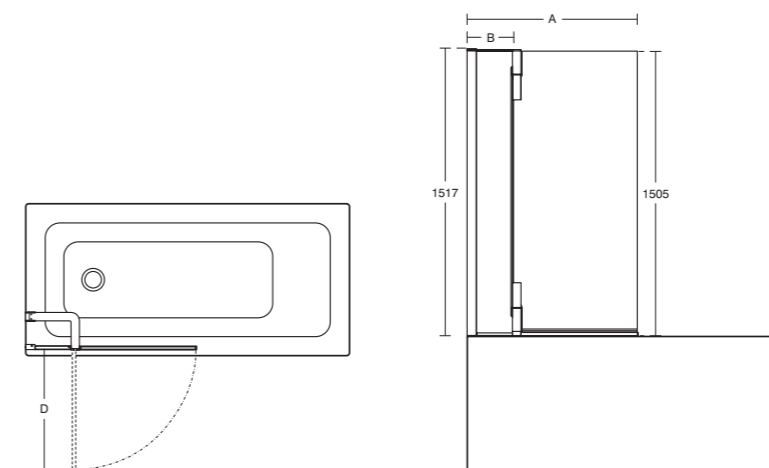

Hinged bath screen

- Height: 1500mm
- 8mm clear safety glass
- Idealclean treatment
- Bright silver finish
- Vertical hinges
- Integrated bracing bracket
- Outwards opening
- Rise and fall
- Concealed fixings, easy click covers and top caps
- 2 panels - fixed and hinged
- Up to 20mm horizontal adjustment

Installation: Order right or left handed screen.

SPECIFICATIONS

MODEL	DIM. A - WIDTH (MM)	DIM. B - WIDTH (MM)	DIM. D - REACH (MM)	LH ITEM CODE	RH ITEM CODE	PRICE
Hinged	880-900	233-253	640	L6484EO	L6483EO	RRP INC VAT £420.00