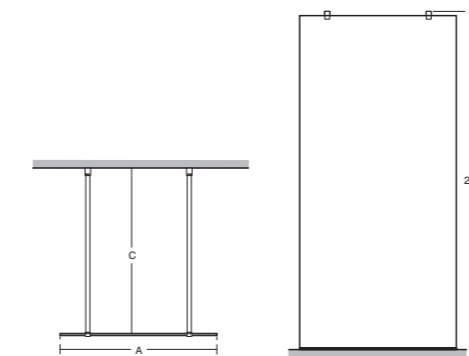

RECOMMENDED TRAY
Simplicity Low Profile
square or rectangular trays in flat top or upstand see pages 130-133