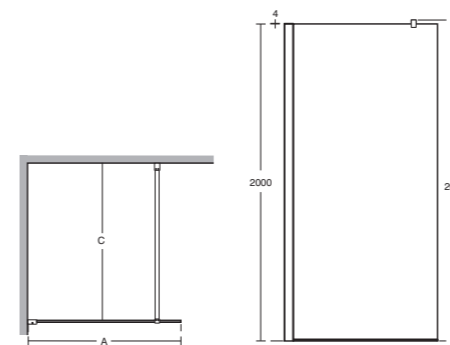

Wetroom panel

with straight bracing bracket for alcove or corner

- Height: 2000mm
- 8mm clear safety glass
- Idealclean treatment
- 23mm horizontal adjustment
- Concealed fixings, easy click covers and top caps
- Sealing channels for a silicone free look
- Vertical adjustment for drilling into grout lines
- Unhanded
- Suitable for installation on a tray or wetroom floor

Installation: To create this configuration, order wetroom panel of choice and a straight bracing bracket.

SPECIFICATIONS

SIZE /MM	DIM. A - WIDTH (MM)	DIM. C - WIDTH (MM)	ITEM CODE	RRP INC VAT
700	654 - 677	650 - 994	L6220EO	£302.09
760	714 - 737	650 - 994	L6221EO	£314.95
800	754 - 777	650 - 994	L6222EO	£327.80
900	854 - 877	650 - 994	L6223EO	£346.52
1000	954 - 977	650 - 994	L6224EO	£371.36
1200	1154 - 1177	650 - 994	L6225EO	£401.17
1400	1354 - 1377	650 - 994	L6226EO	£553.94
1600	1554 - 1577	650 - 994	L6227EO	£666.92
Straight bracing bracket			L6229EO	£51.42

PRICE

RECOMMENDED TRAY
Simplicity Low Profile
square or rectangular trays in flat top or upstand see pages 130-133