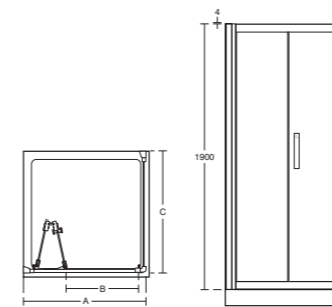

RECOMMENDED TRAY
Simplicity Low Profile square or rectangular tray in flat top or upstand see pages 130-133