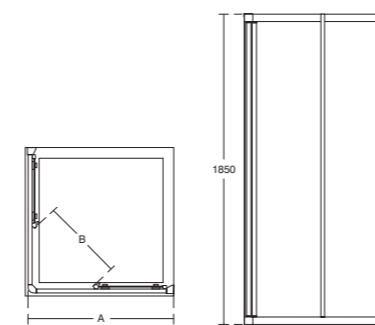

RECOMMENDED TRAY
Simplicity Low Profile square trays in flat top or upstand see pages 130-133