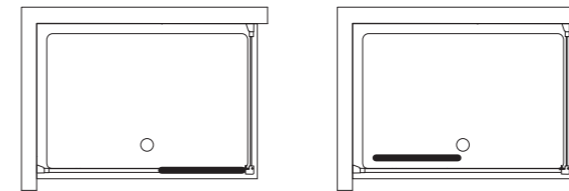

# Slider door

for corner, with side panel

- Height 1900mm
- 8mm clear safety glass
- Idealclean treatment
- Bright silver finish
- Solid chrome plated handle
- Click and clean wheels
- Smooth running wheels
- Exposed glass edge on door for a touch of luxury
- Concealed seals
- Concealed fixings with easy click covers and top caps
- Horizontal adjustment up to 25mm per profile
- Suitable for installation on a tray or wetroom floor
- 10 year guarantee
- Unhanded