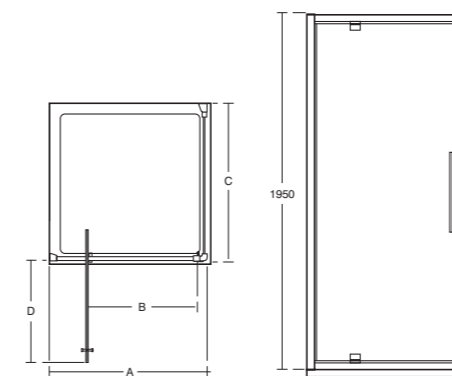

RECOMMENDED TRAY
Simplicity Low Profile
square or rectangular tray
in flat top or upstand
see pages 130-133