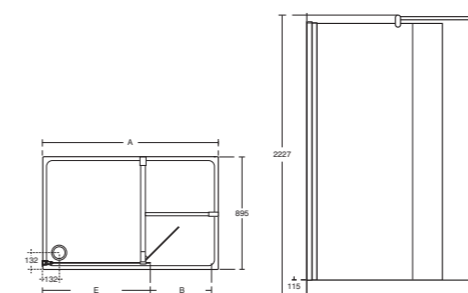

PRICE

Serenis 90 alcove walk in enclosure - left hand tray illustrated