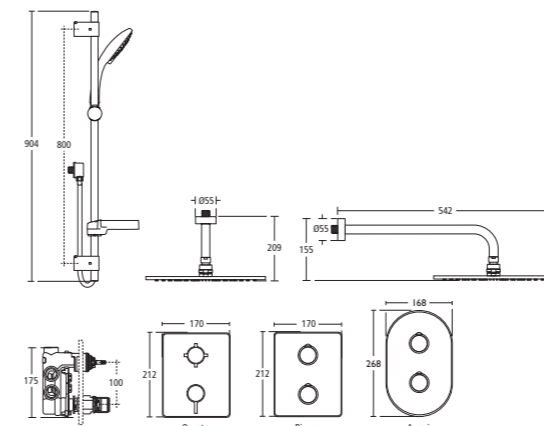

ALTO ECOTHERM

Thermostatic exposed shower valve

with Idealrain 3 function kit

- Thermostatic for constant temperature irrespective of flow rate
- 40°C safety stop with manual override
- Ceramic disc flow control for smooth action and no drips
- Cool touch body ensures it is safe to touch
- Set and leave controls
- Removable 8 litre per minute flow regulator and Eco button to reduce water use
- High or low pressure available
- Fast-fix bracket ensures mixer is rigidly fixed to wall
- 600mm slide rail and 1.35m hose
- 80mm diameter 3 function handspray
- Limescale resistant rub clean nozzles
- Integrated soap dish and hose retaining ring
- Chrome finish
- Available without shower kit, also available as bath/shower mixer
- 5 year guarantee

Installation: 150mm pipe centres. Low pressure suitable for 0.1 bar and above, high pressure suitable for applications between 1.0 and 5.0 bar. Bath shower mixer supplied with mounting legs, shower set consists of a handspray holder and 3-function hand spray.

SPECIFICATIONS

MODEL
Thermostatic valve and S3 3 function shower kit - HP
Thermostatic valve and S1 single function shower kit - LP
Thermostatic valve only - HP
Thermostatic bath/ shower mixer and S3 3 function shower set - HP
Thermostatic bath/ shower mixer only - HP

PRICE

ITEM CODE	RRP INC VAT
A4741AA	£178.36
A4999AA	£170.34
A4740AA	£118.90
A5636AA	£339.07
A5635AA	£273.86

TT

Thermostatic built-in shower valve and 3 function kit

with Idealrain 3 function kit