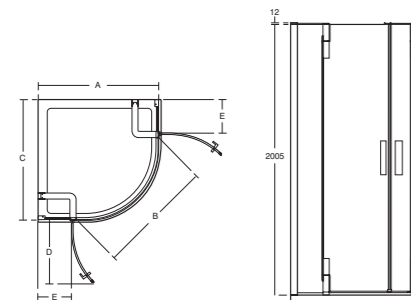

RECOMMENDED TRAY
Simplicity Low Profile quadrant tray in flat top or upstand see pages 130-130