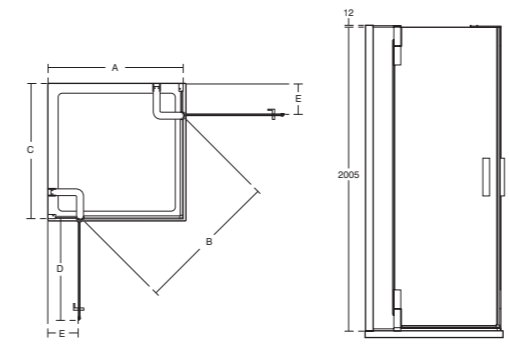

RECOMMENDED TRAY
Simplicity Low Profile square tray in flat top or upstand see pages 130-133