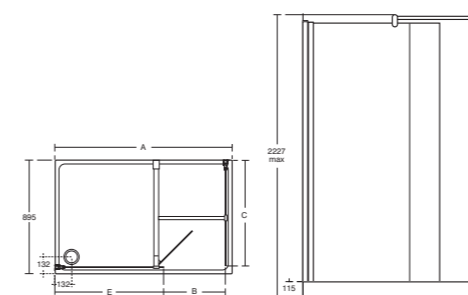

PRICE

Serenis 90 corner walk in enclosure - left hand tray illustrated