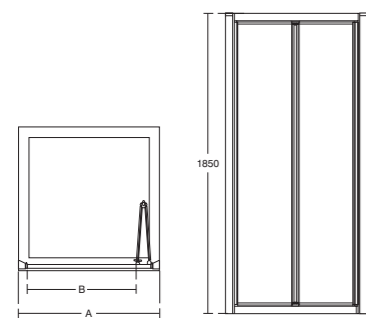

Bifold door

for alcove

- Height 1850mm
- 4mm clear safety glass
- Integrated ergonomic handle
- Opens inwards and out
- Smooth running wheels
- Concealed fixings with easy click covers and top caps
- Horizontal adjustment up to 50mm per profile
- Suitable for installation on a tray or wetroom floor
- Unhanded

SPECIFICATIONS

SIZE/MM	DIM. A - WIDTH (MM)	DIM. B - OPENING (MM)	ITEM CODE	RRP INC VAT
760	710 - 760	530	L6645VA	£276.00
800	750 - 800	580	L6646VA	£288.00
900	850 - 900	680	L6647VA	£300.00

PRICE

Bifold door

for corner, with side panel

- Height 1850mm
- 4mm clear safety glass
- Integrated ergonomic handle
- Opens inwards and out
- Smooth running wheels
- Concealed fixings with easy click covers and top caps
- Horizontal adjustment up to 25mm per profile
- Suitable for installation on a tray or wetroom floor
- Unhanded

SPECIFICATIONS - DOOR

SIZE/MM	DIM. A - WIDTH (MM)	DIM. B - OPENING (MM)	ITEM CODE	RRP INC VAT
760	710 - 760	530	L6645VA	£276.00
800	750 - 800	580	L6646VA	£288.00
900	850 - 900	680	L6647VA	£300.00

PRICE

SPECIFICATIONS - SIDE PANEL

SIZE/MM	DIM. C - WIDTH (MM)	ITEM CODE	RRP INC VAT
760	715 - 765	L6649VA	£156.00
800	755 - 805	L6650VA	£162.00
900	855 - 905	L6651VA	£168.00

PRICE

RECOMMENDED TRAY
Simplicity Low Profile square or rectangular trays in flat top or upstand see pages 130-133

RECOMMENDED TRAY
Simplicity Low Profile square or rectangular trays in flat top or upstand see pages 130-133