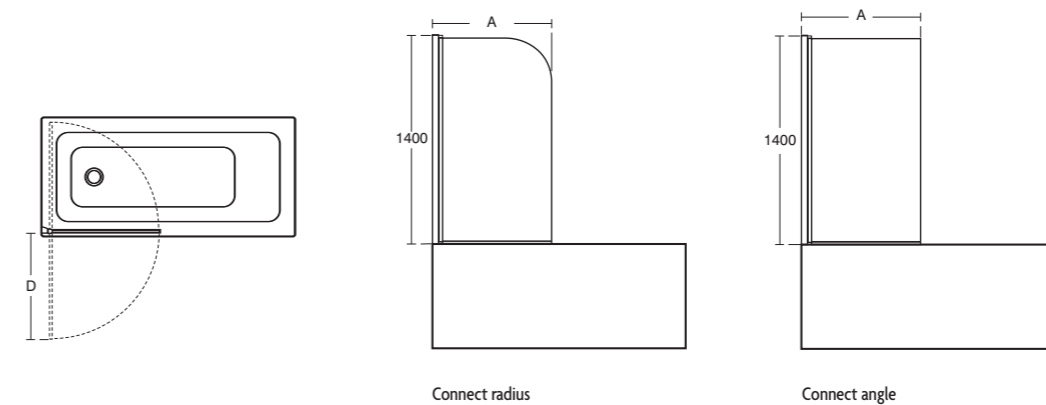

Connect radius

Connect angle