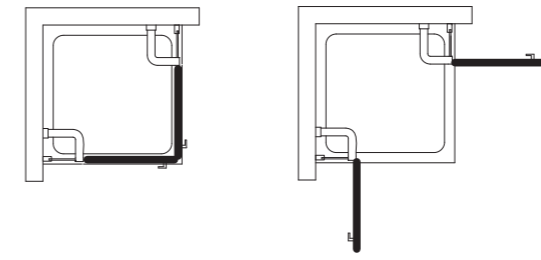

# Corner entry

- Height 2017mm
- 8mm clear safety glass
- Idealclean treatment
- Bright silver finish
- Chrome contemporary handle
- Rise and fall hinges for easy opening
- Integrated bracing brackets for minimal styling
- Concealed fixings and top caps
- Designed by award winning designers Artefakt
- Horizontal adjustment up to 20mm per profile
- Separate flat top and upstand tray variants
- Suitable for installation on shower trays or wetroom flooring
- 10 year guarantee
- Unhanded