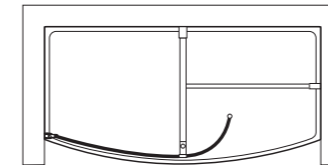

# Serenis 180

for alcove

- Height 2232mm
- 6mm clear safety glass
- Idealclean treatment
- Polished silver finish
- Concealed fixings & top caps
- Horizontal adjustment up to 15mm
- Available in 1400mm or 1700mm
- Designed by award winning designers PearsonLloyd
- Optional built-in water delivery system - thermostatic shower valve with dual on/off control, shower kit and drench shower head
- Suitable for installation on Serenis trays or Serenis wetroom fixings