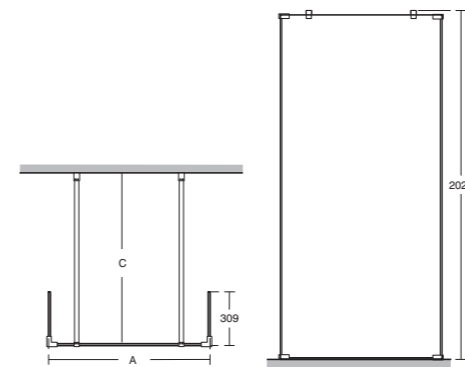

RECOMMENDED TRAY
Simplicity Low Profile
square or rectangular trays in flat top or upstand see pages 130-133