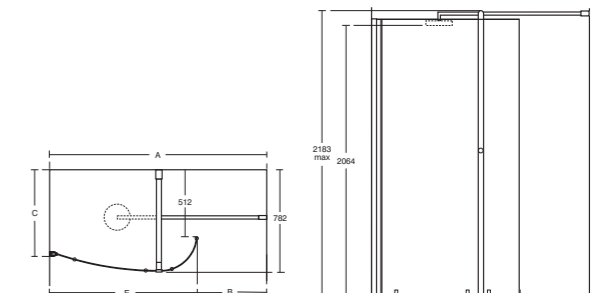

Serenis 180 alcove wetroom