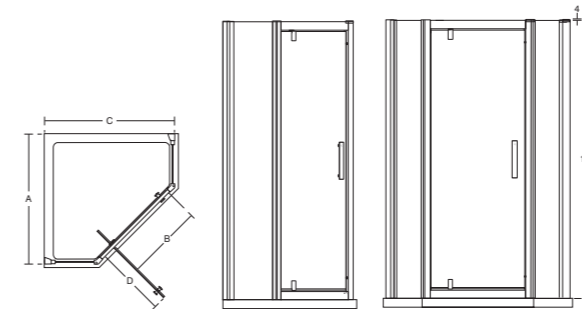

SPECIFICATIONS - SHOWER TRAY

SIZE/MM	DIM. A - WIDTH (MM)	DIM. C - WIDTH (MM)	ITEM CODE	PRICE
Space 800	795	795	E708401	RRP INC VAT £238.03
Simplicity LP 900	910	910	L511101	RRP INC VAT £180.00