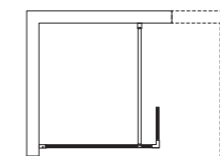

5 Dual access

2 Front panel with return - for corner or alcove