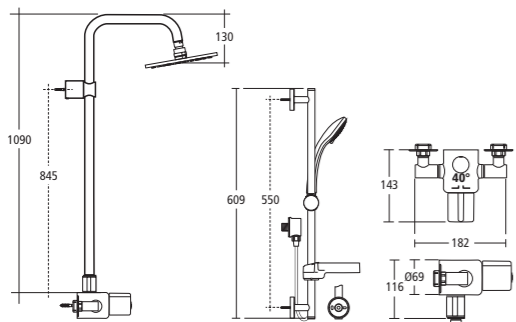

Moments polished stainless steel shower column for high pressure installations.

Thermostatic shower column

- Thermostatic control
- 5 individually selectable shower zones
- Deluge head
- Body jets
- Handspray
- Suitable for high pressure

Installation: Suitable for high pressure applications of 1.0bar and above only.

SPECIFICATIONS

MODEL	ITEM CODE
Thermostatic shower column	K6190AA

PRICE

RRP INC VAT
£1545.80