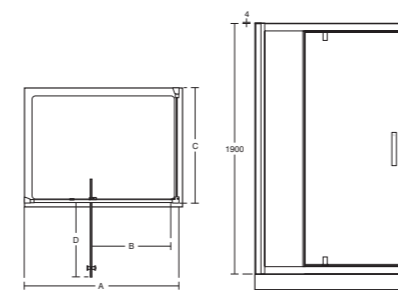

PRICE

RECOMMENDED TRAY
Simplicity Low Profile
rectangular tray in flat top or upstand see pages 130-133