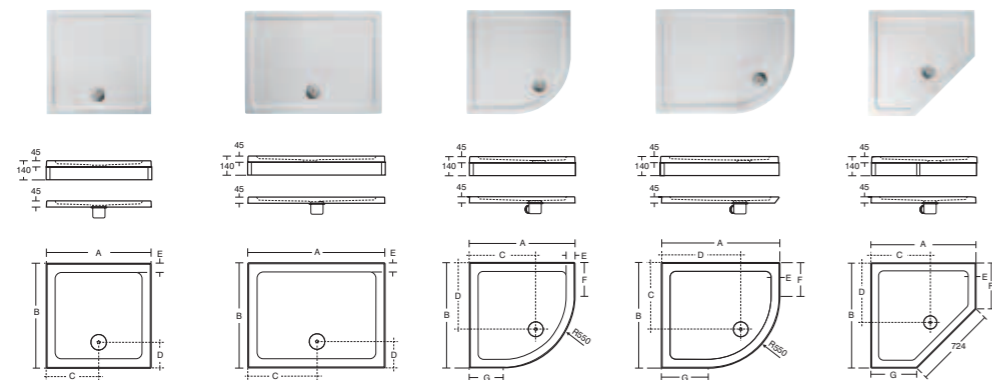

SPECIFICATIONS - FLAT TOP

SIZE/MM - SQUARE	DIM. A	DIM. B	DIM. C	DIM. D	DIM. E	DIM. F	DIM. G	ITEM CODE	RRP INC VAT
760 x 760	770	770	385	190	67			L631301	£108.06
800 x 800	810	810	405	190	67			L631401	£125.45
900 x 900	910	910	455	190	67			L631501	£170.16
1000 x 1000	1010	1010	505	190	67			L631601	£207.42

SIZE/MM - RECTANGULAR	DIM. A	DIM. B	DIM. C	DIM. D	DIM. E	DIM. F	DIM. G	ITEM CODE	RRP INC VAT
900 x 760	910	770	455	190	67			L631701	£170.16
900 x 800	910	810	455	190	67			L631801	£176.36
1000 x 800	1010	810	505	190	67			L631901	£188.78
1200 x 760	1210	770	605	190	67			L632001	£195.00
1200 x 800	1210	810	605	190	67			L632101	£207.42
1200 x 900	1210	910	605	190	67			L632201	£219.84
1400 x 900	1410	910	705	190	67			L632301	£275.72
1600 x 800	1610	810	805	190	67			L632401	£393.72
1700 x 750	1710	760	855	190	67			L632501	£418.56

SIZE/MM - QUADRANT	DIM. A	DIM. B	DIM. C	DIM. D	DIM. E	DIM. F	DIM. G	ITEM CODE	RRP INC VAT
800 x 800	810	810	510	510	67	260	260	L632601	£149.04
900 x 900	910	910	610	610	67	360	360	L632701	£173.88
1000 x 1000	1010	1010	710	710	67	460	460	L632801	£204.94

SIZE/MM - OFFSET QUADRANT	DIM. A	DIM. B	DIM. C	DIM. D	DIM. E	DIM. F	DIM. G	ITEM CODE	RRP INC VAT
900 x 800 RH	910	910	510	610	67	260	360	L632901	£182.58
900 x 800 LH	910	810	610	510	67	360	260	L633001	£182.58
1000 x 800 RH	810	1010	510	710	67	260	460	L663001	£190.80
1000 x 800 LH	1010	810	710	510	67	460	260	L663101	£190.80
1200 x 800 RH	810	1210	510	910	67	460	260	L663201	£210.00
1200 x 800 LH	1010	810	910	510	67	260	660	L663301	£210.00
1200 x 900 RH	910	1210	610	910	67	660	660	L633101	£213.62
1200 x 900 LH	1210	910	910	610	67	260	360	L633201	£213.62

SIZE/MM - PENTAGON	DIM. A	DIM. B	DIM. C	DIM. D	DIM. E	DIM. F	DIM. G	ITEM CODE	RRP INC VAT
900	910	910	515	515	67	398	398	L634301	£180.10

PRICE

SPECIFICATIONS - UPSTAND

SIZE/MM - SQUARE	DIM. A	DIM. B	DIM. C	DIM. D	DIM. E	DIM. F	DIM. G	ITEM CODE	RRP INC VAT
760 x 760	770	770	385	190	67			L633301	£132.90
800 x 800	810	810	405	190	67			L633401	£152.77
900 x 900	910	910	455	190	67			L633501	£217.36

SIZE/MM - RECTANGULAR	DIM. A	DIM. B	DIM. C	DIM. D	DIM. E	DIM. F	DIM. G	ITEM CODE	RRP INC VAT
900 x 760	910	770	455	190	67			L633601	£217.36
1000 x 800	1010	810	505	190	67			L633701	£235.98
1200 x 760	1210	770	605	190	67			L633801	£242.20
1200 x 800	1210	810	605	190	67			L633901	£254.62
1400 x 900	1410	910	705	190	67			L634001	£321.68

SIZE/MM - QUADRANT	DIM. A	DIM. B	DIM. C	DIM. D	DIM. E	DIM. F	DIM. G	ITEM CODE	RRP INC VAT
800 x 800	810	810	512	512	67	260	260	L634101	£196.24
900 x 900	910	910	612	612	67	360	360	L634201	£223.56

ACCESSORIES	ITEM CODE	RRP INC VAT
Flexible Waste Pipe	L630801	£9.12

PRICE