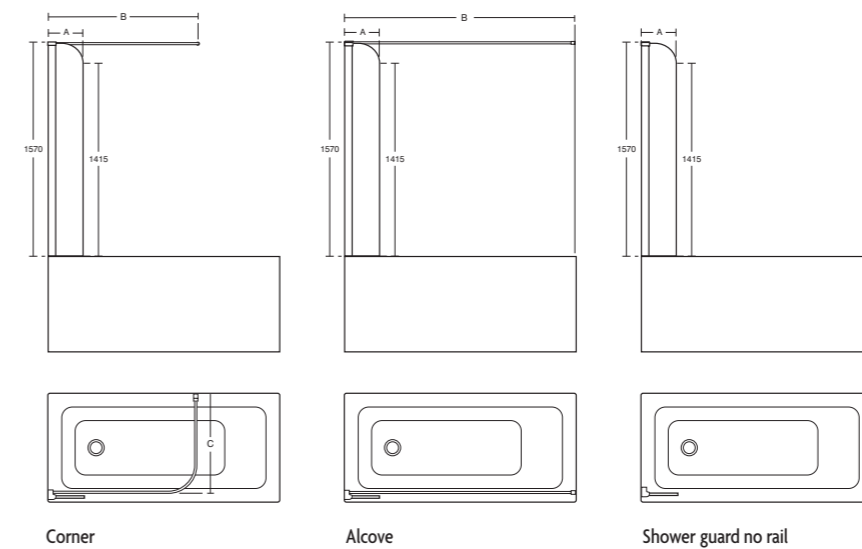

PRICE

ITEM CODE	RRP INC VAT
L8404AA	£343.84
L8406AA	£343.84
L8403AA	£204.67

Corner

Alcove

Shower guard no rail