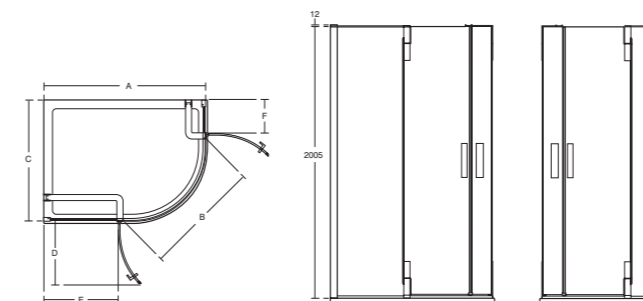

Left hand version illustrated

RECOMMENDED TRAY
Simplicity Low Profile offset quadrant flat top tray see page 130-131