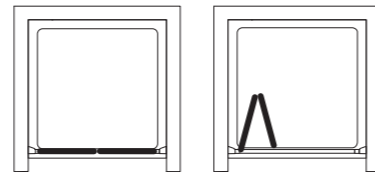

- Height 1900mm
- 8mm clear safety glass
- Idealclean treatment
- Bright silver finish
- Solid chrome plated handle
- Triple smooth running wheels
- Exposed glass edge on door for a touch of luxury
- Concealed seals
- Concealed fixings with easy click covers and top caps
- Horizontal adjustment up to 50mm
- Suitable for installation on a tray or wetroom floor
- 10 year guarantee
- Unhanded

PRICE

ITEM CODE	RRP INC VAT
L6206EO	£489.04
L6207EO	£502.08
L6208EO	£541.20
L6209EO	£580.32

SPECIFICATIONS

SIZE/MM	DIM. A - WIDTH (MM)	DIM. B - OPENING (MM)	ITEM CODE	RRP INC VAT
760	710-760	414	L6206EO	£489.04
800	750-800	455	L6207EO	£502.08
900	850-900	556	L6208EO	£541.20
1000	950-1000	609	L6209EO	£580.32