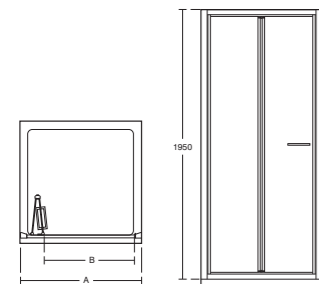

RECOMMENDED TRAY
Simplicity Low Profile square or rectangular tray in flat top or upstand see pages 130-133