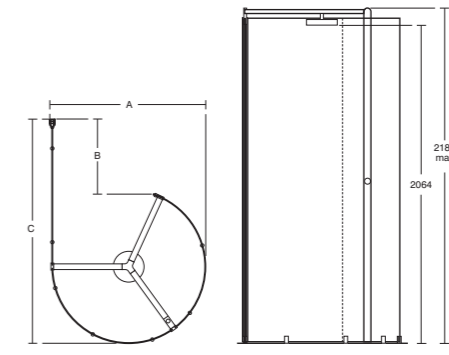

Serenis 360 peninsular wetroom