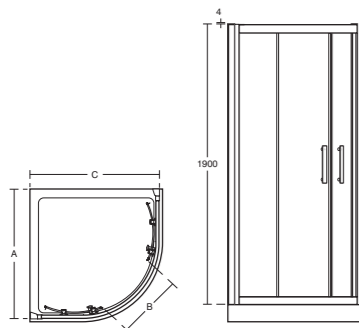

RECOMMENDED TRAY
Simplicity Low Profile
quadrant tray in flat top or upstand see pages 130-133