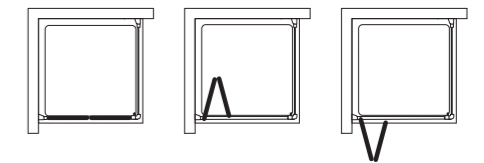

- Height 1850mm
- 4mm clear safety glass
- Integrated ergonomic handle
- Opens inwards and out
- Smooth running wheels
- Concealed fixings with easy click covers and top caps
- Horizontal adjustment up to 25mm per profile
- Suitable for installation on a tray or wetroom floor
- Unhanded

SPECIFICATIONS - DOOR

SIZE/MM	DIM. A - WIDTH (MM)	DIM. B - OPENING (MM)	ITEM CODE	RRP INC VAT
760	710 - 760	530	L6645VA	£276.00
800	750 - 800	580	L6646VA	£288.00
900	850 - 900	680	L6647VA	£300.00

PRICE

SPECIFICATIONS - SIDE PANEL

SIZE/MM	DIM. C - WIDTH (MM)	ITEM CODE	RRP INC VAT
760	715 - 765	L6649VA	£156.00
800	755 - 805	L6650VA	£162.00
900	855 - 905	L6651VA	£168.00

PRICE