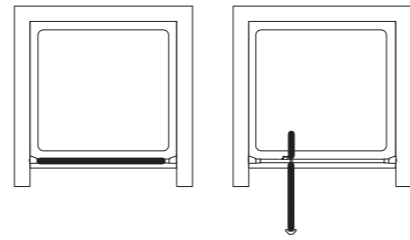

## Pivot door

for alcove

- Height 1850mm
- 4mm clear safety glass
- Integrated ergonomic handle
- Concealed fixings with easy click covers and top caps
- Horizontal adjustment up to 50mm
- Suitable for installation on a tray or wetroom floor
- Unhanded