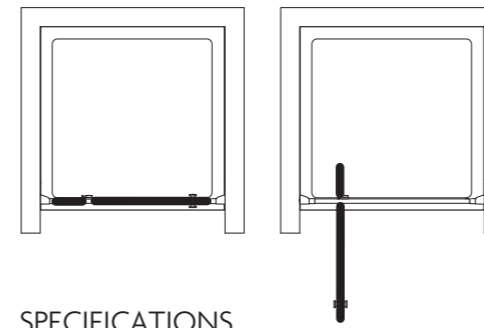

# Pivot door

for alcove

- Height 1950mm
- 6mm clear safety glass
- Slim line bright silver frame
- Long and sleek chrome plated handle
- Idealclean treatment
- Concealed fixings with easy click covers and top caps
- Magnetic seals encased in aluminum
- Horizontal adjustment up to 50mm
- Suitable for installation on a tray or wetroom floor
- Unhanded