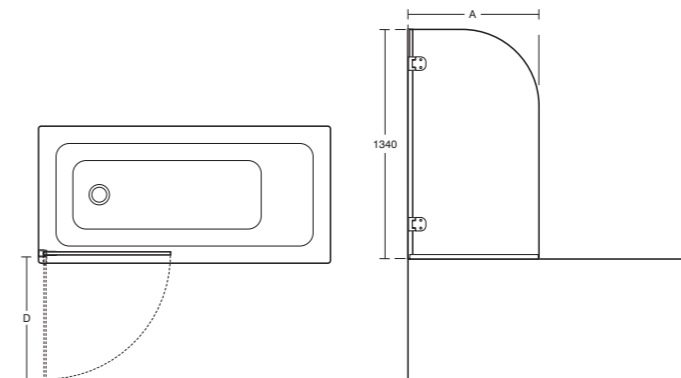

Hinged bath screen

8mm 10mm 10-year Guarantee

- Height: 1340mm
- 8mm clear safety glass
- Chrome plated hinges
- Outwards opening

- Up to 10mm horizontal adjustment
- 765mm length

Installation: Screen and hinges ordered separately, both must be ordered to create bathscreen.

SPECIFICATIONS

MODEL	DIM. A - WIDTH (MM)
Screen	765
Rialto hinges	

DIM. D - REACH (MM)
718

ITEM CODE
E1016AC
E1300AA

PRICE

RRP INC VAT
£257.99
£159.64