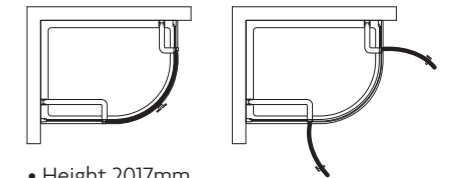

- Height 2017mm
- 8mm clear safety glass
- Idealclean treatment
- Bright silver finish
- Chrome contemporary handle
- Rise and fall hinges for easy opening
- Integrated bracing brackets for minimal styling
- Concealed fixings with easy click covers and top caps
- Designed by award winning designers Artefakt
- Horizontal adjustment up to 20mm per profile
- Suitable for installation on flat top shower trays or wetroom flooring
- 10 year guarantee
- 550mm radius

Installation: Ensure correct hand is ordered.

SPECIFICATIONS - FLAT TOP

SIZE /MM - LEFT	DIM. A - WIDTH (MM)	DIM. B - OPENING (MM)	DIM. C - WIDTH (MM)	DIM. D - REACH (MM)	DIM. E - WIDTH (MM)	DIM. F - WIDTH (MM)	ITEM CODE	RRP INC VAT
1000 x 800 LH	973-993	860	773-793	477	347-367	147-167	L6534EO	£1,194.00
1200 x 900 LH	1173-1193	860	873-893	477	547-567	247-267	L6540EO	£1,314.00

SIZE /MM - RIGHT	DIM. A - WIDTH (MM)	DIM. B - OPENING (MM)	DIM. C - WIDTH (MM)	DIM. D - REACH (MM)	DIM. E - WIDTH (MM)	DIM. F - WIDTH (MM)	ITEM CODE	RRP INC VAT
1000 x 800 RH	773-793	860	973-993	477	347-367	147-167	L6531EO	£1,194.00
1200 x 900 RH	873-893	860	1173-1193	477	547-567	247-267	L6537EO	£1,314.00