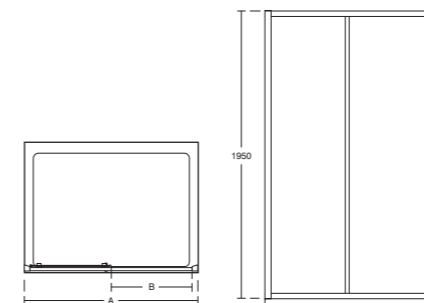

Slider door

for alcove

- Height 1950mm
- 6mm clear safety glass
- Slim line bright silver frame
- Long and sleek chrome plated handle
- Idealclean treatment
- Click and clean
- Smooth running wheels
- Concealed fixings with easy click covers and top caps
- Magnetic seals encased in aluminum
- Horizontal adjustment up to 50mm
- Suitable for installation on a tray or wetroom floor
- Unhanded

SPECIFICATIONS

SIZE/MM	DIM. A - WIDTH (MM)	DIM. B - OPENING (MM)	ITEM CODE	PRICE
1000	950-1000	390	T7378EO	RRP INC VAT £396.00
1100	1050-1100	440	T7379EO	£420.00
1200	1150-1200	490	T7380EO	£444.00

RECOMMENDED TRAY
Simplicity Low Profile square or rectangular tray in flat top or upstand see pages 130-133