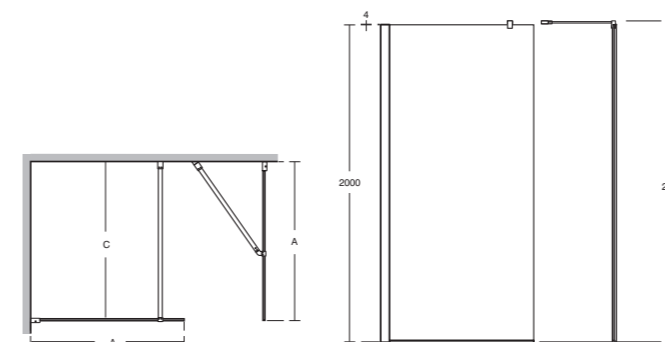

RECOMMENDED TRAY
Simplicity Low Profile rectangular trays in flat top or upstand see pages 130-133