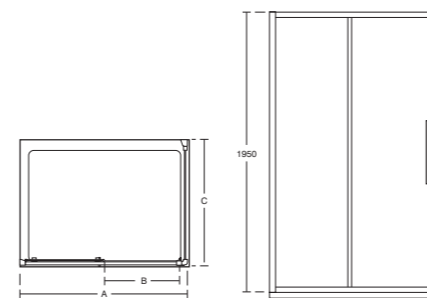

RECOMMENDED TRAY
Simplicity Low Profile
square or rectangular tray in flat top or upstand see pages 130-133