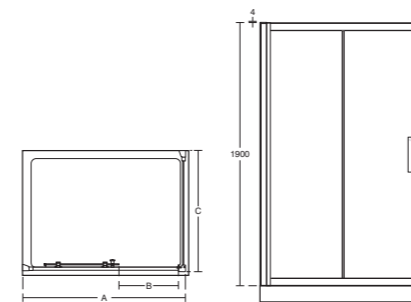

Slider door

for corner, with side panel

- Height 1900mm
- 8mm clear safety glass
- Idealclean treatment
- Bright silver finish
- Solid chrome plated handle
- Click and clean wheels
- Smooth running wheels
- Exposed glass edge on door for a touch of luxury
- Concealed seals
- Concealed fixings with easy click covers and top caps
- Horizontal adjustment up to 25mm per profile
- Suitable for installation on a tray or wetroom floor
- 10 year guarantee
- Unhanded

SPECIFICATIONS - DOOR

SIZE/MM	DIM. A - WIDTH (MM)	DIM. B - OPENING (MM)	ITEM CODE
1000	952-1002	382	L6288EO
1200	1152-1202	435	L6289EO
1400	1352-1402	535	L6290EO
1700	1650-1700	685	L6617EO

PRICE

RRP INC VAT
£554.24
£573.80
£620.89
£684.00

SPECIFICATIONS - SIDE PANEL

SIZE/MM	DIM. C - WIDTH (MM)	ITEM CODE	RRP INC VAT
700	664-689	L6199EO	£257.00
760	724-749	L6216EO	£269.95
800	764-789	L6217EO	£282.80
900	864-889	L6218EO	£302.09
1000	964-989	L6219EO	£321.37

PRICE

RRP INC VAT
£257.00
£269.95
£282.80
£302.09
£321.37

RECOMMENDED TRAY
Simplicity Low Profile
square or rectangular trays in flat top or upstand see pages 130-133