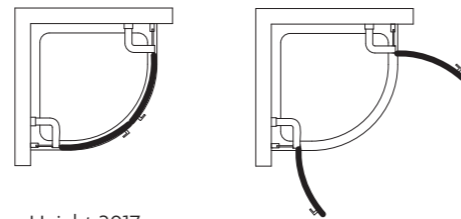

# Quadrant

- Height 2017mm
- 8mm clear safety glass
- Idealclean treatment
- Bright silver finish
- Chrome contemporary handle
- Rise and fall hinges for easy opening
- Integrated bracing brackets for minimal styling
- Concealed fixings with easy click covers and top caps
- Designed by award winning designers Artefakt
- Horizontal adjustment up to 20mm per profile
- Separate flat top and upstand tray variants
- Suitable for installation on shower trays or wetroom flooring
- 10 year guarantee
- 550mm radius
- Unhanded