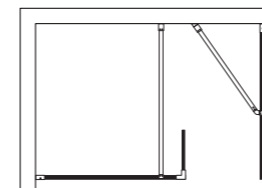

- Height: 2000mm
- 8mm clear safety glass
- Idealclean treatment
- 23mm horizontal adjustment
- Concealed fixings, easy click covers and top caps
- Sealing channels for a silicone free look
- Vertical adjustment for drilling into grout lines
- Ideal for bath replacements
- Unhanded

Installation: To create this configuration, order wetroom panel of choice for front, 300mm return panel, wetroom panel of choice for end, a straight bracing bracket and an angle bracing bracket.

SPECIFICATIONS

SIZE /MM	DIM. A - WIDTH (MM)	DIM. C - WIDTH (MM)	ITEM CODE	RRP INC VAT
700	654 - 677	650 - 994	L6220EO	£302.09
760	714 - 737	650 - 994	L6221EO	£314.95
800	754 - 777	650 - 994	L6222EO	£327.80
900	854 - 877	650 - 994	L6223EO	£346.52
1000	954 - 977	650 - 994	L6224EO	£371.36
1200	1154 - 1177	650 - 994	L6225EO	£401.17
1400	1354 - 1377	650 - 994	L6226EO	£553.94
1600	1554 - 1577	650 - 994	L6227EO	£666.92
300 return panel			L6228EO	£179.97
Straight bracing bracket			L6229EO	£51.42
Angle bracing bracket			L6230EO	£74.56

PRICE