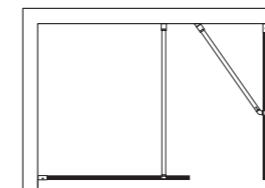

- Height: 2000mm
- 8mm clear safety glass
- Idealclean treatment
- 23mm horizontal adjustment
- Concealed fixings, easy click covers and top caps
- Sealing channels for a silicone free look
- Vertical adjustment for drilling into grout lines
- Ideal for bath replacements
- Unhanded
- Suitable for installation on a tray or wetroom floor

Installation: To create this configuration, order wetroom panel of choice for front, wetroom panel of choice for end, a straight bracing bracket and an angle bracing bracket.

SPECIFICATIONS

SIZE/MM	DIM. A - WIDTH (MM)	DIM. C - WIDTH (MM)
700	654 - 677	650 - 994
760	714 - 737	650 - 994
800	754 - 777	650 - 994
900	854 - 877	650 - 994
1000	954 - 977	650 - 994
1200	1154 - 1177	650 - 994
1400	1354 - 1377	650 - 994
1600	1554 - 1577	650 - 994
Straight bracing bracket		
Angle bracing bracket		

PRICE

ITEM CODE	RRP INC VAT
L6220EO	£302.09
L6221EO	£314.95
L6222EO	£327.80
L6223EO	£346.52
L6224EO	£371.36
L6225EO	£401.17
L6226EO	£553.94
L6227EO	£666.92
L6229EO	£51.42
L6230EO	£74.56