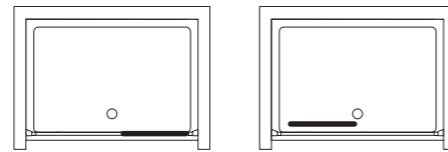

- Height 1850mm
- 4mm clear safety glass
- Integrated ergonomic handle
- Click and clean
- Smooth running wheels
- Concealed fixings with easy click covers and top caps
- Horizontal adjustment up to 50mm
- Suitable for installation on a tray or wetroom floor
- Unhanded

SPECIFICATIONS

SIZE/MM	DIM. A - WIDTH (MM)	DIM. B - OPENING (MM)	ITEM CODE	PRICE
1200	1150 - 1200	495	L6648VA	RRP INC VAT £318.00