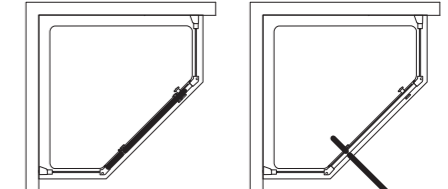

Corner entry

- Height 1900mm
- 8mm clear safety glass
- Idealclean treatment
- Bright silver finish
- Solid chrome plated handle
- Click and clean wheels
- Smooth running wheels
- Concealed fixings with easy click covers and top caps
- Horizontal adjustment up to 25mm per profile
- Suitable for installation on a tray or wetroom floor
- 10 year guarantee
- Unhanded

SPECIFICATIONS

SIZE/MM	DIM. A - WIDTH (MM)	DIM. B - OPENING (MM)	DIM. C - WIDTH (MM)	ITEM CODE	PRICE
800	753-778	385	753-778	L6280EO	RRP INC VAT £645.53
900	853-878	455	853-878	L6281EO	RRP INC VAT £697.69
1000	953-978	455	953-978	L6282EO	RRP INC VAT £749.86

RECOMMENDED TRAY
Simplicity Low Profile square tray in flat top or upstand see page 130-131

Pentagon

- Height 1900mm
- 8mm clear safety glass
- Idealclean treatment
- Bright silver finish
- Solid chrome plated handle
- Exposed glass edge on door for a touch of luxury
- Concealed seals
- Concealed fixings with easy click covers and top caps
- Horizontal adjustment up to 25mm per profile
- Suitable for installation on a tray or wetroom floor
- Unhanded

Installation: 800 Pentagon enclosure requires Space pentagon tray, 900 Pentagon enclosure used with Simplicity Low Profile pentagon tray.

SPECIFICATIONS - ENCLOSURE

SIZE/MM	DIM. A - WIDTH (MM)	DIM. B - OPENING (MM)	DIM. C - WIDTH (MM)	DIM. D - REACH	ITEM CODE	PRICE
800	763-788	450	763-788	420	L6214EO	RRP INC VAT £708.13
900	873-898	520	873-898	485	L6215EO	RRP INC VAT £762.90

SPECIFICATIONS - SHOWER TRAY

SIZE/MM	DIM. A - WIDTH (MM)	DIM. C - WIDTH (MM)	ITEM CODE	PRICE
Space 800	795	795	E708401	RRP INC VAT £238.03
Simplicity LP 900	910	910	L511101	RRP INC VAT £180.00