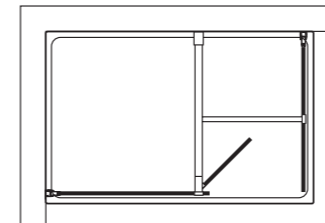

# Serenis 90

for corner

- Height 2232mm
- 6mm clear safety glass
- Idealclean treatment
- Polished silver finish
- Concealed fixings & top caps
- Horizontal adjustment up to 15mm
- Built-in towel rail
- Designed by award winning designers PearsonLloyd
- Available in 1200mm or 1400mm
- Suitable for installation on Serenis trays or Serenis wetroom fixings