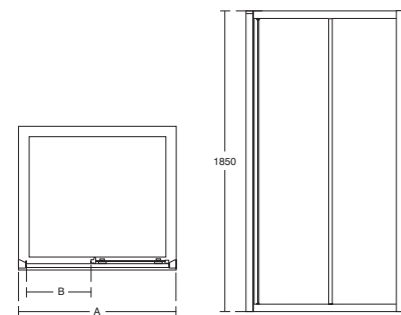

Slider door

for alcove

- Height 1850mm
- 4mm clear safety glass
- Integrated ergonomic handle
- Click and clean
- Smooth running wheels
- Concealed fixings with easy click covers and top caps
- Horizontal adjustment up to 50mm
- Suitable for installation on a tray or wetroom floor
- Unhanded

SPECIFICATIONS

SIZE/MM	DIM. A - WIDTH (MM)	DIM. B - OPENING (MM)	ITEM CODE	PRICE
1200	1150 - 1200	495	L6648VA	RRP INC VAT £318.00

RECOMMENDED TRAY
Simplicity Low Profile rectangular trays in flat top or upstand see pages 130-133

Slider door

for corner, with side panel

- Height 1850mm
- 4mm clear safety glass
- Integrated ergonomic handle
- Click and clean
- Smooth running wheels
- Concealed fixings with easy click covers and top caps
- Horizontal adjustment up to 25mm per profile
- Suitable for installation on a tray or wetroom floor
- Unhanded

SPECIFICATIONS - DOOR

SIZE/MM	DIM. A - WIDTH (MM)	DIM. B - OPENING (MM)	ITEM CODE	PRICE
1200	1150-1200	495	L6648VA	RRP INC VAT £318.00

SPECIFICATIONS - SIDE PANEL

SIZE/MM	DIM. C - WIDTH (MM)	ITEM CODE	PRICE
760	715 - 765	L6649VA	RRP INC VAT £156.00
800	755 - 805	L6650VA	RRP INC VAT £162.00
900	855 - 905	L6651VA	RRP INC VAT £168.00

RECOMMENDED TRAY
Simplicity Low Profile rectangular trays in flat top or upstand see pages 130-133