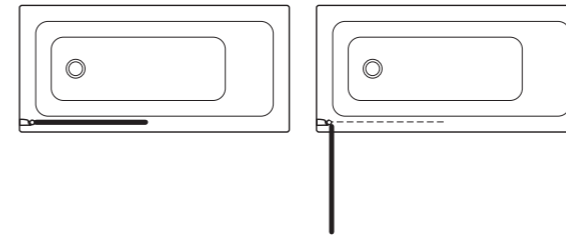

Hinged bath screen

8mm 10mm 10-year Guarantee

- Height: 1340mm
- 8mm clear safety glass
- Chrome plated hinges
- Outwards opening

- Up to 10mm horizontal adjustment
- 765mm length

Installation: Screen and hinges ordered separately, both must be ordered to create bathscreen.

SPECIFICATIONS

MODEL	DIM. A - WIDTH (MM)
Screen	765
Rialto hinges	

DIM. D - REACH (MM)
718

ITEM CODE
E1016AC
E1300AA

PRICE

RRP INC VAT
£257.99
£159.64