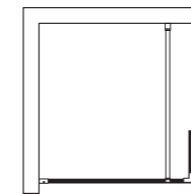

with straight bracing bracket for alcove or corner