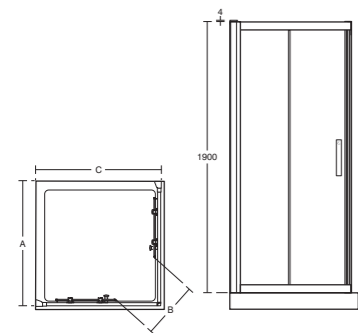

Corner entry

- Height 1900mm
- 8mm clear safety glass
- Idealclean treatment
- Bright silver finish
- Solid chrome plated handle
- Click and clean wheels
- Smooth running wheels
- Concealed fixings with easy click covers and top caps
- Horizontal adjustment up to 25mm per profile
- Suitable for installation on a tray or wetroom floor
- 10 year guarantee
- Unhanded

SPECIFICATIONS

SIZE/MM	DIM. A - WIDTH (MM)	DIM. B - OPENING (MM)	DIM. C - WIDTH (MM)	ITEM CODE	PRICE
800	753-778	385	753-778	L6280EO	RRP INC VAT £645.53
900	853-878	455	853-878	L6281EO	RRP INC VAT £697.69
1000	953-978	455	953-978	L6282EO	RRP INC VAT £749.86

RECOMMENDED TRAY
Simplicity Low Profile square tray in flat top or upstand see page 130-131

Pentagon

- Height 1900mm
- 8mm clear safety glass
- Idealclean treatment
- Bright silver finish
- Solid chrome plated handle
- Exposed glass edge on door for a touch of luxury
- Concealed seals
- Concealed fixings with easy click covers and top caps
- Horizontal adjustment up to 25mm per profile
- Suitable for installation on a tray or wetroom floor
- Unhanded

Installation: 800 Pentagon enclosure requires Space pentagon tray, 900 Pentagon enclosure used with Simplicity Low Profile pentagon tray.

SPECIFICATIONS - ENCLOSURE

SIZE/MM	DIM. A - WIDTH (MM)	DIM. B - OPENING (MM)	DIM. C - WIDTH (MM)	DIM. D - REACH	ITEM CODE	PRICE
800	763-788	450	763-788	420	L6214EO	RRP INC VAT £708.13
900	873-898	520	873-898	485	L6215EO	RRP INC VAT £762.90

SPECIFICATIONS - SHOWER TRAY

SIZE/MM	DIM. A - WIDTH (MM)	DIM. C - WIDTH (MM)	ITEM CODE	PRICE
Space 800	795	795	E708401	RRP INC VAT £238.03
Simplicity LP 900	910	910	L511101	RRP INC VAT £180.00