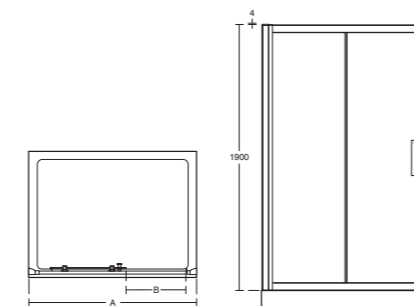

RECOMMENDED TRAY
Simplicity Low Profile
square or rectangular tray
in flat top or upstand
see pages 130-133