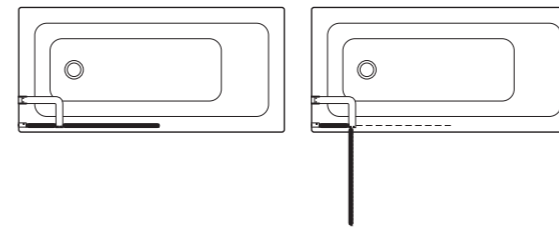

Hinged bath screen

- Height: 1500mm
- 8mm clear safety glass
- Idealclean treatment
- Bright silver finish
- Vertical hinges
- Integrated bracing bracket
- Outwards opening
- Rise and fall
- Concealed fixings, easy click covers and top caps
- 2 panels - fixed and hinged
- Up to 20mm horizontal adjustment

Installation: Order right or left handed screen.

SPECIFICATIONS

MODEL	DIM. A - WIDTH (MM)	DIM. B - WIDTH (MM)	DIM. D - REACH (MM)	LH ITEM CODE	RH ITEM CODE	PRICE
Hinged	880-900	233-253	640	L6484EO	L6483EO	RRP INC VAT £420.00