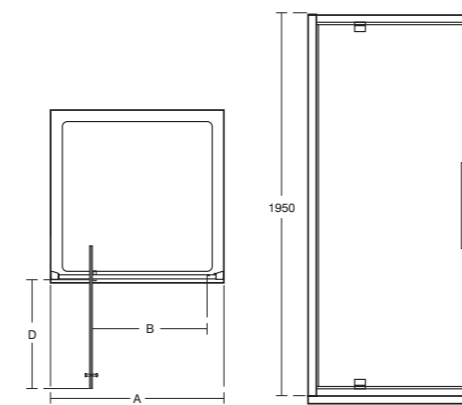

RECOMMENDED TRAY
Simplicity Low Profile
square or rectangular tray
in flat top or upstand
see pages 130-133

Pivot door

for alcove

- Height 1950mm
- 6mm clear safety glass
- Slim line bright silver frame
- Long and sleek chrome plated handle
- Idealclean treatment
- Concealed fixings with easy click covers and top caps
- Magnetic seals encased in aluminum
- Horizontal adjustment up to 50mm
- Suitable for installation on a tray or wetroom floor
- Unhanded

SPECIFICATIONS

SIZE/MM	DIM. A - WIDTH (MM)	DIM. B - OPENING (MM)	DIM. D - REACH (MM)
700	650-700	450	450
760	710-760	475	475
800	750-800	500	500
900	850-900	550	550

PRICE

ITEM CODE	RRP INC VAT
T7371EO	£276.00
T7372EO	£288.00
T7373EO	£300.00
T7374EO	£354.00