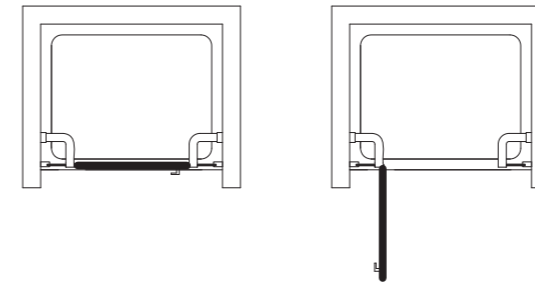

## Alcove door

- Height 2017mm
- 8mm clear safety glass
- Idealclean treatment
- Bright silver finish
- Chrome contemporary handle
- Rise and fall hinges for easy opening
- Integrated bracing brackets for minimal styling
- Concealed fixings with easy click covers and top caps
- Designed by award winning designers Artefakt
- Horizontal adjustment up to 20mm
- Separate flat top and upstand tray variants
- Suitable for installation on shower trays or wetroom flooring
- 10 year guarantee