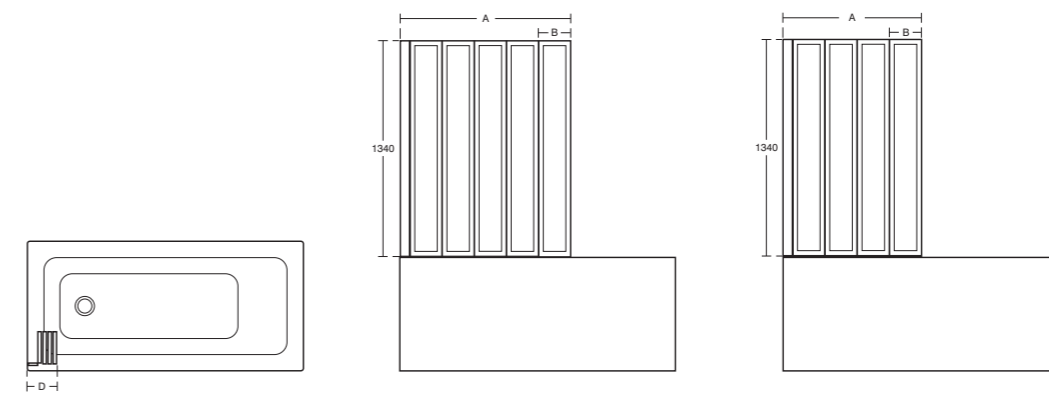

Framed folding bath screen

- Height: 1340mm
- 3mm clear safety glass
- Fully framed
- Available in silver or white
- Concealed fixings
- Up to 10mm horizontal adjustment
- 890mm or 1100mm length
- Handle on 5 panel screen only

SPECIFICATIONS

MODEL	DIM. A - WIDTH (MM)	DIM. B - WIDTH (MM)	DIM. D - REACH (MM)	FINISH	ITEM CODE	RRP INC VAT
4 panel	890	200	92	Polished silver	L8230AA	£440.69
4 panel	890	200	92	White	L8230AC	£413.70
5 panel	1100	200	105	Polished silver	L8240AA	£484.69
5 panel	1100	200	105	White	L8240AC	£455.33

PRICE