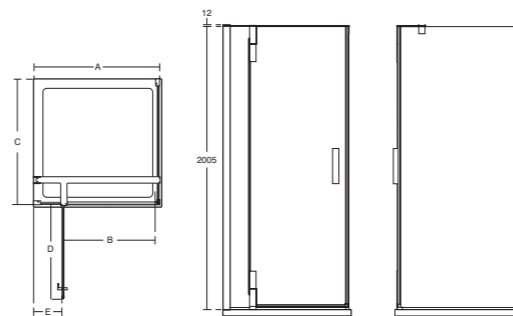

Left hand door and right hand side panel illustrated