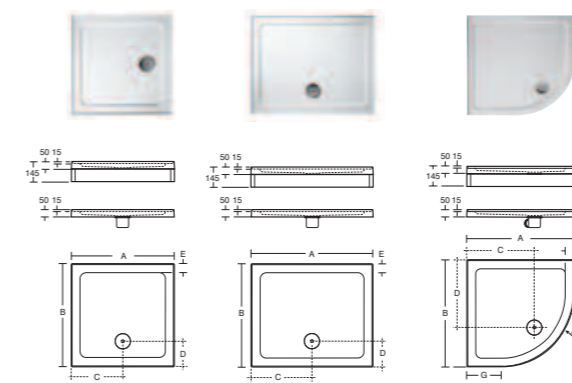

Upstand shower trays

- Height: 50mm (including tiling upstand)
- Acrylic capped ABS
- Light weight stone resin
- Integral tiling upstand
- Suitable for floor standing or riser installations
- 90mm fast flow waste included
- 10 years guarantee

Installation: Waste included with tray, riser kits purchased separately.

SPECIFICATIONS

SIZE/MM SQUARE	DIM. A	DIM. B	DIM. C	DIM. D	DIM. E	DIM. F	DIM. G	ITEM CODE	RRP INC VAT
760 x 760	770	770	385	190	67			L511301	£132.00
800 x 800	810	810	405	190	67			L511401	£152.40
900 x 900	910	910	455	190	67			L511501	£217.20

SIZE/MM RECTANGULAR	DIM. A	DIM. B	DIM. C	DIM. D	DIM. E	DIM. F	DIM. G	ITEM CODE	RRP INC VAT
900 x 760	910	770	455	190	67			L511601	£172.20
1000 x 800	1010	810	505	190	67			L511701	£234.00
1200 x 760	1210	770	605	190	67			L511801	£240.00
1200 x 800	1210	810	605	190	67			L511901	£252.00
1200 x 900	1210	910	605	190	67			L512001	£276.00
1400 x 900	1410	910	705	190	67			L512101	£294.00

SIZE/MM QUADRANT	DIM. A	DIM. B	DIM. C	DIM. D	DIM. E	DIM. F	DIM. G	ITEM CODE	RRP INC VAT
800 x 800	810	810	512	512	67	260	260	L512301	£156.00
900 x 900	910	910	612	612	67	360	360	L512501	£168.00

ACCESSORIES	ITEM CODE	RRP INC VAT
Flex Waste Pipe	L630801	£9.12
1200 Riser Kit (for use with trays up to 1200mm)	L630901	£66.44
Qua Riser Kit	L631001	£77.00
Extension Kit (for use with riser kit on trays over 1200mm)	L631201	£29.18