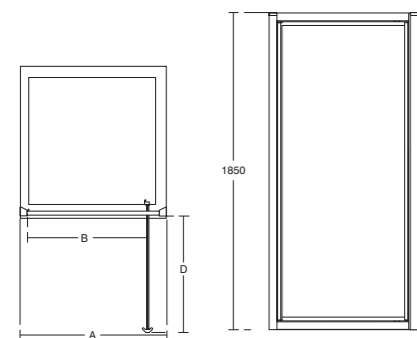

NEW CONNECT

Pivot door

for alcove

- Height 1850mm
- 4mm clear safety glass
- Integrated ergonomic handle
- Concealed fixings with easy click covers and top caps
- Horizontal adjustment up to 50mm
- Suitable for installation on a tray or wetroom floor
- Unhanded

SPECIFICATIONS

SIZE/MM	DIM. A - WIDTH (MM)	DIM. B - OPENING (MM)	DIM. D - REACH (MM)
760	710 - 760	500	500
800	750 - 800	520	520
900	850 - 900	550	550

PRICE

ITEM CODE	RRP INC VAT
L6642VA	£216.00
L6643VA	£222.00
L6644VA	£234.00

RECOMMENDED TRAY
Simplicity Low Profile square or rectangular trays in flat top or upstand see pages 130-133

Pivot door

for corner, with side panel

- Height 1850mm
- 4mm clear safety glass
- Integrated ergonomic handle
- Concealed fixings with easy click covers and top caps
- Horizontal adjustment up to 25mm per profile
- Suitable for installation on a tray or wetroom floor
- Unhanded

SPECIFICATIONS - DOOR

SIZE/MM	DIM. A - WIDTH (MM)	DIM. B - OPENING (MM)	DIM. D - REACH (MM)
760	710 - 760	500	500
800	750 - 800	520	520
900	850 - 900	550	550

PRICE

ITEM CODE	RRP INC VAT
L6642VA	£216.00
L6643VA	£222.00
L6644VA	£234.00

SPECIFICATIONS - SIDE PANEL

SIZE/MM	DIM. C - WIDTH (MM)	ITEM CODE	RRP INC VAT
760	715 - 765	L6649VA	£156.00
800	755 - 805	L6650VA	£162.00
900	855 - 905	L6651VA	£168.00

PRICE

RECOMMENDED TRAY
Simplicity Low Profile square or rectangular trays in flat top or upstand see pages 130-133