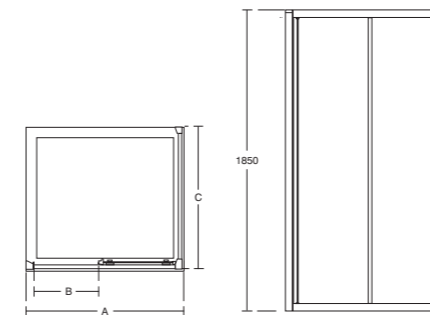

RECOMMENDED TRAY
Simplicity Low Profile rectangular trays in flat top or upstand see pages 130-133