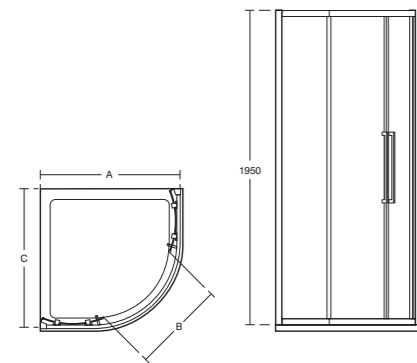

RECOMMENDED TRAY
Simplicity Low Profile quadrant tray in flat top or upstand see pages 130-133