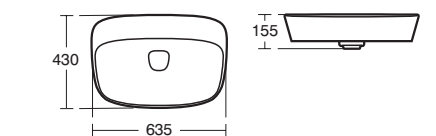

Model	Ref.	Price
Gloss White	T044501	£324.00
Matt White	T044583	£388.80

- Ceramic waste cover – without overflow
- With tap hole, including fixation set
- To be mounted on Dea furniture or on a worktop (compatible with Softmood worktop)
- Cutting template included