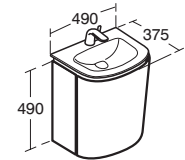

Dea Wall-hung WC

Model	Ref.	Price
Wall mounted WC bowl		
Gloss White	T329001	£408.00
Matt White	T329083	£489.60
Soft close seat and cover		
Gloss White	T676701	£144.00
Matt White	T676783	£172.80
Toilet seat and cover (Gloss White only)	T676601	£108.00
Conceala cistern		
6/4 litres flush	S362467	£97.82
Karisma dual flush plate	E4463AA	£81.84
Support frame	E006067	£147.12

Dea Wall-hung bidet

Model	Ref.	Price
Gloss White	T509801	£360.00
Matt White	T509883	£432.00

- Ceramic waste cover
- Completely hidden fixation with overflow

Dea Floor-standing bidet

Model	Ref.	Price
Gloss White	T509901	£276.00
Matt White	T509983	£331.20

- Ceramic waste cover – with overflow

Dea finishes

Dea Basin unit 1000mm

Model	Ref.	Price
Gloss Mid Grey	T7852S2	£1,080.00
Gloss Light Brown	T7852S3	£1,080.00
Gloss Blue	T7852S7	£1,080.00
Dark Larch	T7852S9	£1,080.00
Gloss White	T7852WG	£1,080.00

- Depth 535mm
- Drawer with soft closing
- Space saving siphon included.
- To be used in combination with Vanity 100cm and Vessel basins with appropriate worktop
- Drawer hardware and internal cabinetry in White
- Coloured antislip rubber drawer liner in 2 colours to combine: light grey and light brown

- Coloured removable transparent storage boxes in 2 colours to combine: light grey and light brown
- Internal shelf with adjustable dividers inside the curved drawer front, allowing for extra storage
- Integrated handle
- Wall-mounted installation
- Recessed rim at top of unit in different color combination depending of the colour unit

Dea Basin unit 800mm

Model	Ref.	Price
Gloss Mid Grey	T7851S2	£892.80
Gloss Light Brown	T7851S3	£892.80
Gloss Blue	T7851S7	£892.80
Dark Larch	T7851S9	£892.80
Gloss White	T7851WG	£892.80