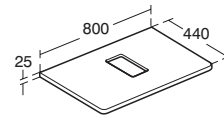

Softmood 800mm worktop for 60cm vessel basin

Model	Ref.	Price
800mm worktop for 800mm basin unit T7802, vessel basin T056101	T7810--	£151.27

- Can also be installed with bracket set with towel holder **T783867** and 60cm vessel basin **T056101** see pages 141 and 129

Softmood 600mm worktop for 60cm vessel basin

Model	Ref.	Price
600mm worktop for 600mm basin unit T7800, vessel basin T056101	T7809--	£121.02

- Can also be installed with bracket set with towel holder **T783167** and 60cm vessel basin **T056101** see pages 126 and 129

Softmood 1400mm worktop for 55cm vessel basins

Model	Ref.	Price
1400mm worktop for 1400mm basin unit T7803, vessel basin T056001	T7816--	£242.04

- Can also be installed with bracket set with towel holder **T783267** and 2 x 55cm vessel basin **T056001** see pages 135 and 129

Softmood 1000mm worktop for 55cm vessel basin

Model	Ref.	Price
1000mm worktop for 1000mm basin unit T7802, vessel basin T056001	T7815--	£181.52

- Can also be installed with bracket set with towel holder **T783767** and 55cm vessel basin **T056001** see pages 141 and 129

Softmood 800mm worktop for 55cm vessel basin

Model	Ref.	Price
800mm worktop for 800mm basin unit T7802, vessel basin T056001	T7814--	£151.27

- Can also be installed with bracket set with towel holder **T783867** and 55cm vessel basin **T056001** see pages 141 and 129

Softmood 600mm worktop for 55cm vessel basin

Model	Ref.	Price
600mm worktop for 600mm basin unit T7800, vessel basin T056001	T7813--	£121.02

- Can also be installed with bracket set with towel holder **T783167** and 55cm vessel basin **T056001** see pages 126 and 129

Softmood 650mm worktop for semi-countertop and WC unit

Model	Ref.	Price
650mm worktop for 650mm semi-countertop unit T7818-- and 650mm WC unit	T7839--	£103.84

Softmood 1300mm worktop for semi-countertop and WC unit