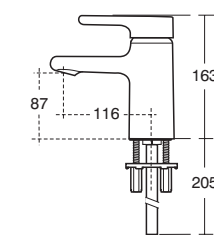

**Attitude
Tall basin mixer –
classic outlet**

Model	Ref.	Price
Single lever one tap hole tall basin mixer with classic outlet – without waste	A4755 AA	£333.50

- Supplied fitted with a 5 litres per minute eco flow regulator

**Attitude
Tall basin mixer –
waterfall outlet
high pressure**

Model	Ref.	Price
Single lever one tap hole tall basin mixer with waterfall outlet – without waste	A4756 AA	£333.50

- Supplied fitted with a removable 5 litres per minute eco flow regulator

**Attitude
Bidet mixer**

Model	Ref.	Price
Single lever one tap hole bidet mixer with pop-up waste	A4617 AA	£204.86

**Attitude
Bath filler**

Model	Ref.	Price
Single lever one tap hole bath filler	A4609 AA	£342.72

**Attitude
Thermostatic
bath shower mixer**

Model	Ref.	Price
Two tap hole thermostatic bath shower mixer complete with shower set	A4616 AA	£603.08

**Attitude
Thermostatic
built-in bath
shower mixer**

Model	Ref.	Price
Three-control two-outlet bath shower mixer with faceplate and handles	A5603 AA	£711.88
Three-control three-outlet bath shower mixer with faceplate and handles	A5604 AA	£749.79

**Attitude
Thermostatic
shower mixer**

Model	Ref.	Price
Faceplate and handles for use with TT shower valve	A4613 AA	£222.32
TT built-in thermostatic shower mixer – no faceplate or handles	A3969 NU	£235.78

- Supplied fitted with a 5 litres per minute eco flow regulator

MOMENTS

**Moments
Basin mixer**

Model	Ref.	Price
Single lever one tap hole standard basin mixer with pop-up waste	A3903 AA	£338.48
Single lever one tap hole standard basin mixer – without waste	A5565 AA	£320.17

**Moments
Handrinse
basin mixer**

Model	Ref.	Price
Single lever one tap hole handrinse basin mixer with pop-up waste	A3906 AA	£338.48
Single lever one tap hole handrinse basin mixer – without waste	A5566 AA	£320.17

**Moments
Bidet mixer
high pressure**