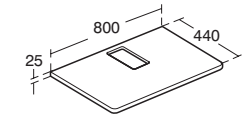

### Softmood 800mm worktop for 60cm washbasin

Model	Ref.	Price
800mm worktop for 800mm basin unit	<b>T7806--</b>	£151.27
	<b>T7801</b>	

- Can also be installed with bracket set with towel holder [T783867](#) and 60cm basin [T055401](#) see pages 135 and 128