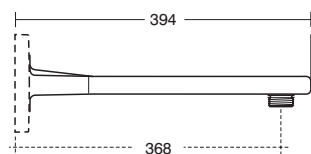

Archimodule Stick hand spray

Model	Ref.	Price
Stick hand spray	A1519AA	£54.12

- Single-function
- Connecting thread 1/2" male
- Chrome plated

Archimodule Idealrain rainshower

Model	Ref.	Price
Ø300mm	B9443AA	£328.40
Ø200mm	B9442AA	£127.98

- Connecting thread 1/2" male
- With ball joint
- Pivots through 10°
- Anti-limescale
- Chrome plated

Archimodule Idealrain rainshower

Model	Ref.	Price
300x300mm	B9844AA	£377.88
400x400mm	B9845AA	£510.46

- Connecting thread 1/2" female
- With ball joint
- Pivots through 10°
- Anti-limescale
- Chrome plated

Archimodule Wall connection 370mm

Model	Ref.	Price
Wall connection 370mm	A1524AA	£168.86

- Wall connection for shower head
- 1/2" male
- Includes fixing to universal unit without escutcheon
- Chrome plated

Archimodule Ceiling connector 150mm

Model	Ref.	Price
Ceiling connector 150mm	B9446AA	£45.72

- Ceiling connector for shower head 1/2" male
- Includes escutcheon
- Chrome plated

Archimodule Shower rail

Model	Ref.	Price
600mm	A1526AA	£282.80
900mm	A1528AA	£297.68
600mm with integrated wall elbow 1/2" male	A1527AA	£349.62
900mm with integrated wall elbow 1/2" male	A1529AA	£364.50

- Includes fixing to universal unit with rotating slider
- Without escutcheons
- Chrome plated

Archimodule Wall bracket for hand spray

Model	Ref.	Price
Wall bracket for hand spray	A1520AA	£56.83

- Includes fixing to universal unit
- Without escutcheon
- Chrome plated

Archimodule Wall elbow

Model	Ref.	Price
Wall elbow	A1521AA	£93.53

- Includes fixing to universal unit
- Includes backflow preventer
- DVGW approved as intrinsically safe [German Technical and Scientific Association for Gas and Water]
- Connecting thread 1/2" male without escutcheon
- Chrome plated

Archimodule Idealflex shower hose