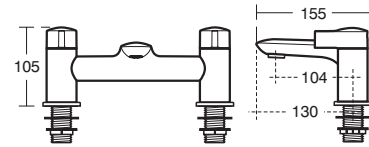

Model	Ref.	Price
Two tap hole	A6264AA	£278.10