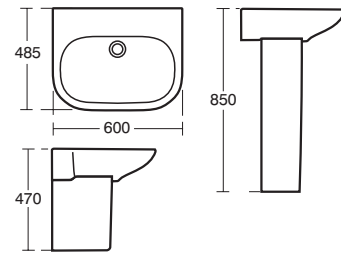

**Dea
Freestanding
double-ended
bath**

Model	Ref.	Price
1700 x 750mm	E306601	£1,320.00
1800 x 800mm	E306701	£1,500.00

- Including waste

**Dea
Double-ended
bath**

Model	Ref.	Price
170x75 double ended bath, no tap hole, inc waste	E313401	£462.00
170x75 double ended idealform plus+ bath, no tap hole, inc waste	E313201	£582.00
180x80 double ended idealform plus+ bath, no tap hole, inc waste	E313501	£606.00
170 corner front panel, RH	E313701	£216.00
180 corner front panel, RH	E313801	£240.00
180 corner front panel, LH	E314001	£240.00
170 corner front panel, LH	E313901	£216.00
170 alcove front panel	E314101	£144.00
180 alcove front panel	E314201	£156.00

SOFTMOOD

**Softmood
Washbasin
60cm**

Model	Ref.	Price
One tap hole	T055401	£178.85
Full pedestal	T422001	£96.31
Semi-pedestal	T422101	£103.19
Chrome bottle trap	E0079AA	£130.70

- Can also be installed with 1400mm basin unit [T7803](#), 100mm basin unit [T7802](#), 800mm basin unit [T7801](#) and 600mm basin unit [T7800](#)

**Softmood
Washbasin
55cm**

Model	Ref.	Price
One tap hole	T054101	£165.10
Full pedestal	T422001	£96.31
Semi-pedestal	T422101	£103.19
Chrome bottle trap	E0079AA	£130.70

**Softmood
Handrinse basin
45cm**

Model	Ref.	Price
One right hand tap hole	T055101	£108.92
Chrome bottle trap	E0079AA	£130.70

- Can also be installed with 405mm guest basin unit [T7804](#)

**Softmood
Semi-countertop
washbasin
55cm**

Model	Ref.	Price
One tap hole	T055301	£216.70

- Can also be installed with 650mm semi-countertop unit [T7818](#)

**Softmood
Vanity basin
104cm**

Model	Ref.	Price
One tap hole	T055901	£474.65
Chrome bottle trap	E0079AA	£130.70

- Can also be installed with 1000mm basin unit [T7802](#)

**Softmood
Vanity basin
84cm**

Model	Ref.	Price
One tap hole	T055801	£405.86
Chrome bottle trap	E0079AA	£130.70

- Can also be installed with 800mm basin unit [T7801](#)