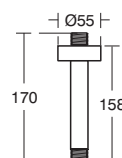

Archimodule Stick hand spray

Model	Ref.	Price
Stick hand spray	A1519AA	£54.12

- Single-function
- Connecting thread 1/2" male
- Chrome plated

Archimodule Idealrain rainshower

Model	Ref.	Price
Ø300mm	B9443AA	£328.40
Ø200mm	B9442AA	£127.98

- Connecting thread 1/2" male
- With ball joint
- Pivots through 10°
- Anti-limescale
- Chrome plated

Archimodule Idealrain rainshower

Model	Ref.	Price
300x300mm	B9844AA	£377.88
400x400mm	B9845AA	£510.46

- Connecting thread 1/2" female
- With ball joint
- Pivots through 10°
- Anti-limescale
- Chrome plated

Archimodule Wall connection 370mm

Model	Ref.	Price
Wall connection 370mm	A1524AA	£168.86

- Wall connection for shower head
- 1/2" male
- Includes fixing to universal unit without escutcheon
- Chrome plated

Archimodule Ceiling connector 150mm

Model	Ref.	Price
Ceiling connector 150mm	B9446AA	£45.72

- Ceiling connector for shower head 1/2" male
- Includes escutcheon
- Chrome plated

Archimodule Shower rail

Model	Ref.	Price
600mm	A1526AA	£282.80
900mm	A1528AA	£297.68
600mm with integrated wall elbow 1/2" male	A1527AA	£349.62
900mm with integrated wall elbow 1/2" male	A1529AA	£364.50

- Includes fixing to universal unit with rotating slider
- Without escutcheons
- Chrome plated

Archimodule Wall bracket for hand spray

Model	Ref.	Price
Wall bracket for hand spray	A1520AA	£56.83

- Includes fixing to universal unit
- Without escutcheon
- Chrome plated

Archimodule Wall elbow

Model	Ref.	Price
Wall elbow	A1521AA	£93.53

- Includes fixing to universal unit
- Includes backflow preventer
- DVGW approved as intrinsically safe [German Technical and Scientific Association for Gas and Water]
- Connecting thread 1/2" male without escutcheon
- Chrome plated

Archimodule Idealflex shower hose