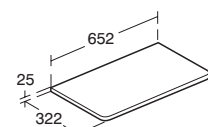

Softmood 800mm worktop for 60cm vessel basin

Model	Ref.	Price
800mm worktop for 800mm basin unit T7802, vessel basin T056101	T7810--	£151.27

- Can also be installed with bracket set with towel holder **T783867** and 60cm vessel basin **T056101** see pages 141 and 129

Softmood 600mm worktop for 60cm vessel basin

Model	Ref.	Price
600mm worktop for 600mm basin unit T7800, vessel basin T056101	T7809--	£121.02

- Can also be installed with bracket set with towel holder **T783167** and 60cm vessel basin **T056101** see pages 126 and 129

Softmood 1400mm worktop for 55cm vessel basins

Model	Ref.	Price
1400mm worktop for 1400mm basin unit T7803, vessel basin T056001	T7816--	£242.04

- Can also be installed with bracket set with towel holder **T783267** and 2 x 55cm vessel basin **T056001** see pages 135 and 129

Softmood 1000mm worktop for 55cm vessel basin

Model	Ref.	Price
1000mm worktop for 1000mm basin unit T7802, vessel basin T056001	T7815--	£181.52

- Can also be installed with bracket set with towel holder **T783767** and 55cm vessel basin **T056001** see pages 141 and 129

Softmood 800mm worktop for 55cm vessel basin

Model	Ref.	Price
800mm worktop for 800mm basin unit T7802, vessel basin T056001	T7814--	£151.27

- Can also be installed with bracket set with towel holder **T783867** and 55cm vessel basin **T056001** see pages 141 and 129

Softmood 600mm worktop for 55cm vessel basin

Model	Ref.	Price
600mm worktop for 600mm basin unit T7800, vessel basin T056001	T7813--	£121.02

- Can also be installed with bracket set with towel holder **T783167** and 55cm vessel basin **T056001** see pages 126 and 129

Softmood 650mm worktop for semi-countertop and WC unit

Model	Ref.	Price
650mm worktop for 650mm semi-countertop unit T7818-- and 650mm WC unit	T7839--	£103.84

Softmood 1300mm worktop for semi-countertop and WC unit