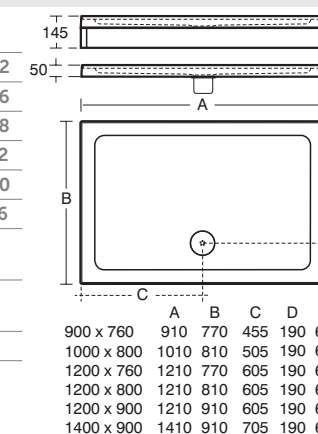

Model	Ref.	Price
900 x 760 upstand tray and waste	L511601	£236.02
1000 x 800 upstand tray and waste	L511701	£254.26
1200 x 760 upstand tray and waste	L511801	£260.78
1200 x 800 upstand tray and waste	L511901	£273.82
1200 x 900 upstand tray and waste	L512001	£299.90
1400 x 900 upstand tray and waste	L512101	£319.46
1200 riser kit (for use with trays up to 1200)	L630901	£72.19
Extension kit (for use with L630901 on trays over 1200)	L631201	£31.72
Flexible waste pipe	L630801	£10.86