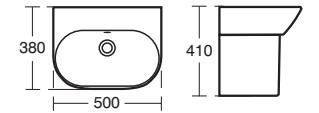

Strada
Wall mounted
storage
unit two
doors

Model	Ref.	Price
700mm, White Gloss	K2725WG	£468.00
700mm, Grey Gloss	K2456WH	£468.00

Strada
Wall mounted
storage unit

Model	Ref.	Price
1 right door White Gloss – right hand	K2731WG	£276.00
1 right door Grey Gloss – right hand	K2463WH	£276.00
1 right door White Gloss – left hand	K2732WG	£276.00
1 right door Grey Gloss – left hand	K2464WH	£276.00

Strada
High
cabinet
2 doors

Model	Ref.	Price
1650mm, left hand	K2683--	£648.00
1650mm, right hand	K2689--	£648.00

• Available in all 4 finishes

Strada
1/2 column

Model	Ref.	Price
2 doors, Gloss	K2684--	£648.00
2 mirrored doors	K2685--	£648.00

• Available in all 4 finishes

Strada
Wall mounted
tall storage
unit

Model	Ref.	Price
400mm White Gloss 1 right hand door	K2733WG	£603.53
400mm Grey Gloss 1 right hand door	K2465WH	£603.53
400mm White Gloss 1 left hand door	K2734WG	£603.53
400mm Grey Gloss 1 left hand door	K2466WH	£603.53

Strada
Mirror
with light

Model	Ref.	Price
400 x 650mm	E0387BH	£288.00
500 x 650mm	K2475BH	£300.00
600 x 650mm	K2476BH	£312.00
700 x 650mm	K2477BH	£324.00
800 x 650mm	K2673BH	£336.00
1050 x 650mm	K2479BH	£360.00
1200 x 650mm	K2674BH	£396.00
1300 x 650mm	E0388BH	£396.00

TONIC

Tonic
Pedestal and
semi-pedestal
basin

Model	Ref.	Price
65cm One tap hole	K068901	£283.42
60cm One tap hole	K068801	£247.99
Full pedestal	R331101	£141.71
Large semi-pedestal	K007101	£153.06

• Available in 65cm and 60cm

Tonic
Handrinse basin
50cm

Model	Ref.	Price
One tap hole	K068601	£141.71
Small semi-pedestal	K007201	£133.93
Chrome bottle trap waste	E0079AA	£130.70

Tonic
Semi-countertop
basin
60cm

Model	Ref.	Price
One tap hole	K070101	£311.58

Tonic
Close coupled
WC suite