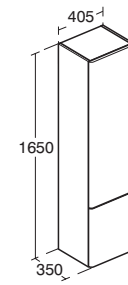

Softmood Wall-hung basin unit 600mm

Model	Ref.	Price
With 2 drawers	T7800--	£680.74

- For use with 84cm vanity basin [T055801](#), 60cm basin [T055401](#), 60cm vessel basin [T056101](#) and 55cm vessel basin [T056001](#). Worktop to be ordered separately.

Softmood Column unit with 2 doors

Model	Ref.	Price
With 2 right hand doors	T7817--	£668.42
With 2 left hand doors	T7836	£668.42

- Wall-hung, 3 internal adjustable glass shelves (4 upper, 1 lower), integrated chrome plated bar, door thickness 25mm.

Softmood Semi-countertop basin unit 650mm

Model	Ref.	Price
With 2 doors and internal shelf	T7818--	£519.17

- For use with 55cm semi-countertop basin [T055301](#). Worktop [T7839--](#) to be ordered separately.

Softmood 1400mm worktop for 60cm washbasins

Model	Ref.	Price
1400mm worktop for 1400mm basin unit	T7808--	£242.04
or bracket set with towel holder	T783267	

- Can also be installed with bracket set with towel holders [T783267](#) and 2 x 60cm basins [T055401](#) see pages 135 and 128

Softmood Guest basin unit 405mm

Model	Ref.	Price
With 1 door	T7804--	£317.99

- For use with 45cm handrinse basin [T055101](#). Worktop not required.

Softmood 1000mm worktop for 60cm washbasin

Model	Ref.	Price
1000mm worktop for 1000mm basin unit	T7807--	£181.52
	T7802	

- Can also be installed with bracket set with towel holder [T783767](#) and 60cm basin [T055401](#) see pages 135 and 128

Softmood WC unit 650mm

Model	Ref.	Price
650 x 320mm WC unit	T7819--	£545.12

- Includes pre-fitted dual flush cistern and push button. Removable panel for maintenance. Can be used with back-to-wall WC [T321601](#) or Wall-hung WC [T322601](#). Worktop [T7839--](#) to be ordered separately. Wall-hung pan brackets [E0600](#) must be used for wall-hung pan

Softmood 800mm worktop for 60cm washbasin

Model	Ref.	Price
800mm worktop for 800mm basin unit	T7806--	£151.27
	T7801