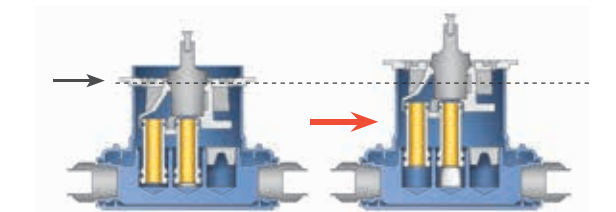

### Fast connection

Brass push-fit connectors make joining the flush-mounted modules quick and easy. All the connectors you need are supplied with the units, along with a special tool to loosen them.