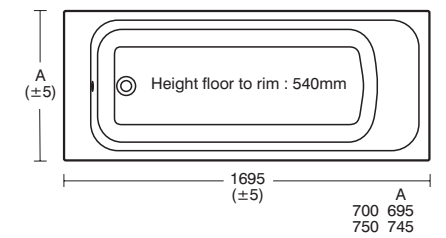

Model	Ref.	Price
170 x 70cm, no tap hole	T992701	£362.89
170 x 75cm, no tap hole	T992801	£375.19
Unilux 170cm front panel	E319401	£110.84
Unilux 70cm end panel	E316901	£55.42
Unilux 75cm end panel	E319501	£59.38