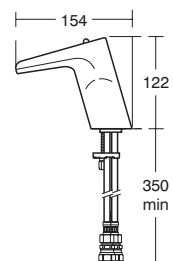

MELANGE

Melange Basin mixer

Model	Ref.	Price
Single lever one tap hole standard basin mixer with pop-up waste	A4261 AA	£282.67
Single lever one tap hole standard basin mixer – without waste	A5399 AA	£269.98

- Supplied fitted with a 5 litres per minute eco flow regulator

Melange Tall basin mixer

Model	Ref.	Price
Single lever one tap hole tall basin mixer – without waste	A4267 AA	£379.02

- Supplied fitted with a 5 litres per minute eco flow regulator

Melange Basin mixer

Model	Ref.	Price
Single lever built-in wall mounted basin mixer – no waste	A4263 AA	£333.55

- Supplied fitted with a 5 litres per minute eco flow regulator

Melange Basin mixer

Model	Ref.	Price
Dual control three tap hole basin mixer with pop-up waste	A4289 AA	£545.77

- Supplied fitted with a 5 litres per minute eco flow regulator

Melange Waterfall basin mixer

Model	Ref.	Price
With pop-up waste	B1029AA	£233.60

Melange Comfort spout basin mixer

Model	Ref.	Price
Comfort spout – with pop-up waste	A6041AA	£339.46
Comfort spout – without waste	A6042AA	£326.98

Melange small basin mixer

Model	Ref.	Price
With pop-up waste	A6259AA	£233.60
Without pop-up waste	A6260AA	£221.24

Melange Bidet mixer

Model	Ref.	Price
Single lever one tap hole bidet mixer with pop-up waste	A4268 AA	£294.29

- Supplied fitted with a 5 litres per minute eco flow regulator

Melange Small Bidet mixer

Model	Ref.	Price
With pop-up waste	A6261AA	£233.60

Melange Bath filler

Model	Ref.	Price
Single lever one tap hole bath filler	A4277 AA	£406.58