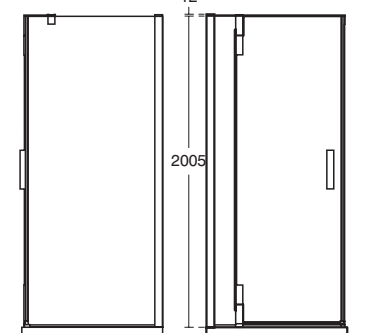

SPECIFICATIONS – FLAT TOP DOOR

Size/mm	Dim. A – Width (mm)	Dim. B – Opening (mm)	Dim. D – Reach (mm)	DIM. E – Width (mm)
800	773 – 793	567	577	197 – 217
900	873 – 893	667	677	197 – 217
1000	973 – 993	717	727	297 – 317
1200	1173 – 1193	717	727	397 – 417
1400	1373 – 1393	717	727	597 – 617

SPECIFICATIONS – UPSTAND DOOR

Size/mm	Dim. A – Width (mm)	Dim. B – Opening (mm)	Dim. D – Reach (mm)	DIM. E – Width (mm)
800	758 – 778	552	562	197 – 217
900	858 – 878	652	662	197 – 217
1200	1158 – 1178	702	712	397 – 417
1400	1358 – 1378	702	712	597 – 617

SPECIFICATIONS – FLAT TOP SIDE PANEL

Size/mm	Dim. C – Width (mm)	Size/mm	Dim. C – Width (mm)
760	733 – 753	760	718 – 738
800	773 – 793	800	758 – 778
900	873 – 893	900	858 – 878
1000	973 – 993