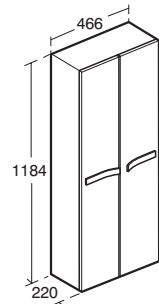

Strada
Wall mounted
storage
unit two
doors

Model	Ref.	Price
700mm, White Gloss	K2725WG	£468.00
700mm, Grey Gloss	K2456WH	£468.00

Strada
Wall mounted
storage unit

Model	Ref.	Price
1 right door White Gloss – right hand	K2731WG	£276.00
1 right door Grey Gloss – right hand	K2463WH	£276.00
1 right door White Gloss – left hand	K2732WG	£276.00
1 right door Grey Gloss – left hand	K2464WH	£276.00

Strada
High
cabinet
2 doors

Model	Ref.	Price
1650mm, left hand	K2683--	£648.00
1650mm, right hand	K2689--	£648.00

• Available in all 4 finishes

Strada
1/2 column

Model	Ref.	Price
2 doors, Gloss	K2684--	£648.00
2 mirrored doors	K2685--	£648.00

• Available in all 4 finishes

Strada
Wall mounted
tall storage
unit

Model	Ref.	Price
400mm White Gloss 1 right hand door	K2733WG	£603.53
400mm Grey Gloss 1 right hand door	K2465WH	£603.53
400mm White Gloss 1 left hand door	K2734WG	£603.53
400mm Grey Gloss 1 left hand door	K2466WH	£603.53

Strada
Mirror
with light

Model	Ref.	Price
400 x 650mm	E0387BH	£288.00
500 x 650mm	K2475BH	£300.00
600 x 650mm	K2476BH	£312.00
700 x 650mm	K2477BH	£324.00
800 x 650mm	K2673BH	£336.00
1050 x 650mm	K2479BH	£360.00
1200 x 650mm	K2674BH	£396.00
1300 x 650mm	E0388BH	£396.00

TONIC

Tonic
Pedestal and
semi-pedestal
basin

Model	Ref.	Price
65cm One tap hole	K068901	£283.42
60cm One tap hole	K068801	£247.99
Full pedestal	R331101	£141.71
Large semi-pedestal	K007101	£153.06

• Available in 65cm and 60cm

Tonic
Handrinse basin
50cm

Model	Ref.	Price
One tap hole	K068601	£141.71
Small semi-pedestal	K007201	£133.93
Chrome bottle trap waste	E0079AA	£130.70

Tonic
Semi-countertop
basin
60cm

Model	Ref.	Price
One tap hole	K070101	£311.58

Tonic
Close coupled
WC suite