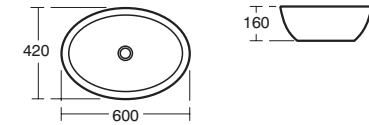

Strada
Under-countertop
basin
60cm

Model	Ref.	Price
No tap hole	K077901	£204.26

Strada
Vanity basin
120cm

Model	Ref.	Price
One tap hole	K079101	£570.00

Strada
Semi-countertop
basin
50cm

Model	Ref.	Price
One central tap hole	K082001	£226.80

Strada
Vanity basin
100cm

Model	Ref.	Price
One tap hole	K079001	£420.00

Strada 'O'
Oval vessel
basin
75cm

Model	Ref.	Price
No overflow	K078501	£312.00

Strada
Vanity basin
80cm

Model	Ref.	Price
One tap hole	K078801	£330.00

Strada 'O'
Oval vessel
basin
60 x 42cm

Model	Ref.	Price
No tap holes	K078401	£234.00

Strada
Back-to-wall
close coupled
WC suite

Model	Ref.	Price
Back-to-wall WC bowl with horizontal outlet	T324601	£334.26
Close coupled cistern with dual flush valve	K046001	£180.00
Seat and cover slow close	T634401	£142.64

Strada 'O'
Oval vessel
basin
42cm

Model	Ref.	Price
No tap holes	K078301	£186.00

Strada
Close Coupled
WC suite

Model	Ref.	Price
Close coupled WC bowl with horizontal outlet	T324701	£264.30
Close coupled cistern with dual flush valve	K046001	£180.00
Seat and cover, slow close	T634401	£142.64

Strada 'O'
Round vessel
basin
38cm

Model	Ref.	Price
No tap holes, includes fixing brackets	E083201	£167.24

Strada
Back-to-wall
bowl

Model	Ref.	Price
Back-to-wall WC bowl with horizontal outlet	T324501	£306.00
Seat and cover, slow close	T634401	£142.64
Conceala cistern 6/4 litres flush	S362467	£97.82
Karisma dual flush plate	E4463AA	£81.84