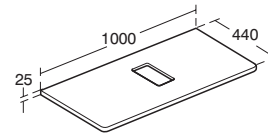

Softmood 800mm worktop for 60cm vessel basin

Model	Ref.	Price
800mm worktop for 800mm basin unit T7802, vessel basin T056101	T7810--	£151.27

- Can also be installed with bracket set with towel holder **T783867** and 60cm vessel basin **T056101** see pages 141 and 129

Softmood 600mm worktop for 60cm vessel basin

Model	Ref.	Price
600mm worktop for 600mm basin unit T7800, vessel basin T056101	T7809--	£121.02

- Can also be installed with bracket set with towel holder **T783167** and 60cm vessel basin **T056101** see pages 126 and 129

Softmood 1400mm worktop for 55cm vessel basins

Model	Ref.	Price
1400mm worktop for 1400mm basin unit T7803, vessel basin T056001	T7816--	£242.04

- Can also be installed with bracket set with towel holder **T783267** and 2 x 55cm vessel basin **T056001** see pages 135 and 129

Softmood 1000mm worktop for 55cm vessel basin

Model	Ref.	Price
1000mm worktop for 1000mm basin unit T7802, vessel basin T056001	T7815--	£181.52

- Can also be installed with bracket set with towel holder **T783767** and 55cm vessel basin **T056001** see pages 141 and 129

Softmood 800mm worktop for 55cm vessel basin

Model	Ref.	Price
800mm worktop for 800mm basin unit T7802, vessel basin T056001	T7814--	£151.27

- Can also be installed with bracket set with towel holder **T783867** and 55cm vessel basin **T056001** see pages 141 and 129

Softmood 600mm worktop for 55cm vessel basin

Model	Ref.	Price
600mm worktop for 600mm basin unit T7800, vessel basin T056001	T7813--	£121.02

- Can also be installed with bracket set with towel holder **T783167** and 55cm vessel basin **T056001** see pages 126 and 129

Softmood 650mm worktop for semi-countertop and WC unit

Model	Ref.	Price
650mm worktop for 650mm semi-countertop unit T7818-- and 650mm WC unit	T7839--	£103.84

Softmood 1300mm worktop for semi-countertop and WC unit