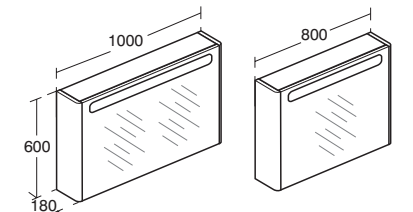

Softmood 600mm mirror cabinet

Model	Ref.	Price
600mm cabinet with light	T7847--	£798.22

- To create a 1400mm configuration use 2 x 600mm mirror cabinets + 1 shelf unit **T7830--**