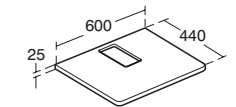

Model	Ref.	Price
600mm worktop for 600mm basin unit	T7805--	£121.02
	T7800	

- Can also be installed with bracket set with towel holder [T783167](#) and 60cm basin [T055401](#) see pages 135 and 128