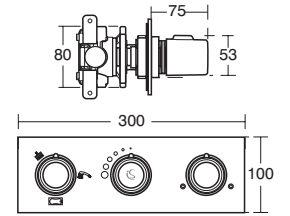

**Attitude
Tall basin mixer –
classic outlet**

Model	Ref.	Price
Single lever one tap hole tall basin mixer with classic outlet – without waste	A4755 AA	£333.50

- Supplied fitted with a 5 litres per minute eco flow regulator

**Attitude
Tall basin mixer –
waterfall outlet
high pressure**

Model	Ref.	Price
Single lever one tap hole tall basin mixer with waterfall outlet – without waste	A4756 AA	£333.50

- Supplied fitted with a removable 5 litres per minute eco flow regulator

**Attitude
Bidet mixer**

Model	Ref.	Price
Single lever one tap hole bidet mixer with pop-up waste	A4617 AA	£204.86

**Attitude
Bath filler**

Model	Ref.	Price
Single lever one tap hole bath filler	A4609 AA	£342.72

**Attitude
Thermostatic
bath shower mixer**

Model	Ref.	Price
Two tap hole thermostatic bath shower mixer complete with shower set	A4616 AA	£603.08

**Attitude
Thermostatic
built-in bath
shower mixer**

Model	Ref.	Price
Three-control two-outlet bath shower mixer with faceplate and handles	A5603 AA	£711.88
Three-control three-outlet bath shower mixer with faceplate and handles	A5604 AA	£749.79

**Attitude
Thermostatic
shower mixer**

Model	Ref.	Price
Faceplate and handles for use with TT shower valve	A4613 AA	£222.32
TT built-in thermostatic shower mixer – no faceplate or handles	A3969 NU	£235.78

- Supplied fitted with a 5 litres per minute eco flow regulator

MOMENTS

**Moments
Basin mixer**

Model	Ref.	Price
Single lever one tap hole standard basin mixer with pop-up waste	A3903 AA	£338.48
Single lever one tap hole standard basin mixer – without waste	A5565 AA	£320.17

**Moments
Handrinse
basin mixer**

Model	Ref.	Price
Single lever one tap hole handrinse basin mixer with pop-up waste	A3906 AA	£338.48
Single lever one tap hole handrinse basin mixer – without waste	A5566 AA	£320.17

**Moments
Bidet mixer
high pressure**