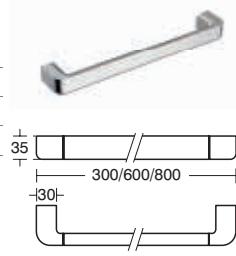

Softmood Curved LED light

Model	Ref.	Price
Can be fitted to the left or right	T782967	£227.09

- IP44 certified

Softmood 300mm/600mm/800mm Single towel rail

Model	Ref.	Price
300 x 60 x 35mm	A9136AA	£88.61
600 x 60 x 35mm	A9135AA	£106.63
800 x 60 x 35mm	A9134AA	£113.54

- Chrome

Softmood 460mm double towel rail

Model	Ref.	Price
Chrome	A9138AA	£130.16

- 79 x 492 x 35/62mm

Softmood 250mm hand towel rail

Model	Ref.	Price
Chrome	A9137AA	£76.16

- 250 x 60 x 35mm

Softmood toilet roll holder

Model	Ref.	Price
Chrome	A9142AA	£83.08

- 172 x 96 x 155mm

Softmood spare toilet roll holder

Model	Ref.	Price
Chrome	A9143AA	£74.77

- 172 x 96 x 35mm

Softmood Robe hook

Model	Ref.	Price
Chrome	A9145AA	£37.38

- 20 x 32 x 42mm

Softmood frosted glass soap dispenser and holder

Model	Ref.	Price
Chrome	A9140AA	£116.30

- 79 x 492 x 35/62mm

Softmood frosted glass tumbler and holder

Model	Ref.	Price
Chrome	A9139AA	£63.70

- 70 x 86 x 123mm

Softmood toilet brush and holder

Model	Ref.	Price
Chrome	A9144AA	£110.77

- 88 x 104 x 383mm

Softmood frosted glass soap dish and holder

Model	Ref.	Price
Chrome	A9141AA	£63.70

- 118 x 95 x 53mm

STRADA

Strada Countertop basin 70cm

Model	Ref.	Price
One tap hole	K078201	£230.03
Chrome bottle trap	E0079AA	£130.70

- Wall hung or countertop mounted.

Strada Countertop basin 60cm

Model	Ref.	Price
One tap hole	K077801	£201.26
No tap holes	K079701	£201.26
Chrome bottle trap	E0079AA	£130.70

- Wall hung or countertop mounted.

Strada Countertop basin 50cm

Model	Ref.	Price
One tap hole	K077701	£172.51
Chrome bottle trap	E0079AA	£130.70

- Wall hung or countertop mounted.

Strada Handrinse countertop basin 45cm

Model	Ref.	Price
One left hand tap hole	K081701	£156.00

- Wall hung or countertop mounted.

Strada Vessel countertop basin 60cm

Model	Ref.	Price
One tap hole Glazed Back	K078101	£276.00