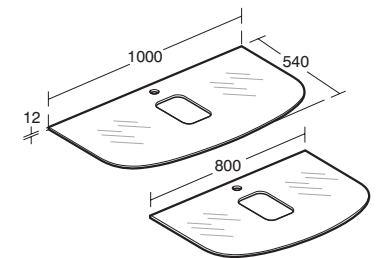

Dea Glass worktop 1000/800mm for vessel installation – with tap hole

Model	Ref.	Price
1000mm	T7868SA	£326.40
800mm	T7867SA	£276.00

- Worktop for vessel [T0443](#)
- Thickness: 12mm
- White glass finish only
- To be used also in combination with bracket set as independent installation: [T783768](#) (1000mm) or [T783867](#) (800mm)
- Fully compatible with Dea vessels
- With tap hole cut for tall basin mixer
- Hardware included
- Compatible with units