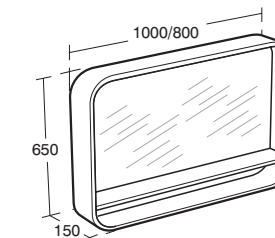

Dea
Glass worktop 600mm
for vessel installation
– without tap hole

Model	Ref.	Price
600mm	T7869SA	£246.00

- Worktop for vessel T0443
- Thickness: 12mm
- White glass finish only
- To be used also in combination with bracket set as independent installation: [T783167](#)
- Fully compatible with Dea vessels
- Without tap hole fitting for built-in fitting
- Hardware included
- Compatible with units

Dea
Glass worktop 1000/800mm
for basin installation
– without tap hole

Model	Ref.	Price
1000mm	T7880SA	£326.40
800mm	T7879SA	£276.00

- Worktop for basin T0445
- Thickness: 12mm
- White glass finish only
- To be used also in combination with bracket set as independent installation: [T783768](#) (1000mm) or [T783867](#) (800mm)
- Fully compatible with Dea vessels
- Without tap hole - for use with vessel basin with tap deck
- Hardware included
- Compatible with units

Dea
bracket set for
worktop installation

Model	Ref.	Price
600mm w/towel holder	T783167	£300.45
800mm w/towel holder	T783867	£326.58
1000mm w/towel holder	T783767	£352.70

Dea
Legs

Model	Ref.	Price
Individual rounded leg for vanity installation	T787567	£58.20
Individual rounded leg for vessel installation	T787267	£58.20

Dea
400mm

Model	Ref.	Price
Gloss Mid Grey	T7873S2	£787.95
Gloss Light Brown	T7873S3	£787.95
Gloss Blue	T7873S7	£787.95
Dark Larch	T7873S9	£787.95
Gloss White	T7873WG	£787.95

- Single door
- Opening system push to open
- 4 Glass Shelves, 1 central wooden shelf.
- Reversible doors
- Hardware included

Dea
½ Column

Model	Ref.	Price
Gloss Mid Grey	T7874S2	£709.16
Gloss Light Brown	T7874S3	£709.16
Gloss Blue	T7874S7	£709.16
Dark Larch	T7874S9	£709.16
Gloss White	T7874WG	£709.16

- Single door
- Opening system push to open
- 3 Glass Shelves, 1 central wooden shelf
- Reversible doors
- Hardware included