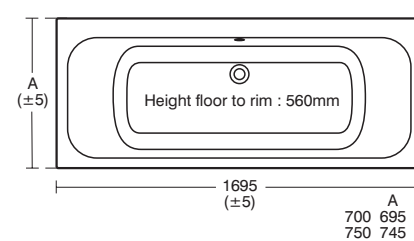

Model	Ref.	Price
170 x 70cm, no tap hole	T993501	£488.30
170 x 75cm, no tap hole	T993701	£500.70
Unilux Plus+ 170cm front panel	E479701	£110.84
Unilux Plus+ 70cm end panel	E483101	£55.42
Unilux Plus+ 75cm end panel	E483201	£55.42