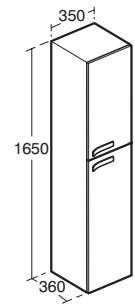

Model	Ref.	Price
1650mm, left hand	K2683--	£648.00
1650mm, right hand	K2689--	£648.00

• Available in all 4 finishes