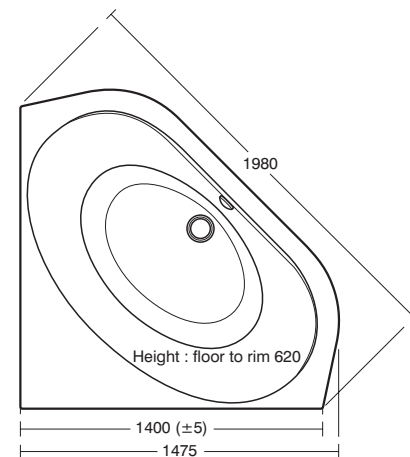

Tonic Wall-mounted bidet

Model	Ref.	Price
One tap hole	K5050	£389.88
Support frame	E006067	£147.12

Tonic Back-to-wall bidet

Model	Ref.	Price
One tap hole	K506001	£458.18

Tonic Bath

Model	Ref.	Price
180 x 80cm Idealform	K606001	£623.17
180cm front bath panel	E016701	£192.89
80cm end bath panel	E016501	£113.98
170 x 80cm Idealform bath	K616201	£573.97
170cm front bath panel	E016401	£192.89
80cm end bath panel	E016501	£113.98
90mm bath pop-up waste	E5836 AA	£122.74

Tonic Corner bath 140cm

Model	Ref.	Price
Offset corner bath	K606101	£672.37
90mm bath pop-up waste	E5836 AA	£122.74

Tonic Guest finishes

Tonic Guest Central unit

Model	Ref.	Price
50cm central basin height: 850mm	K070501	£149.82
48cm central mirror with lamp fitting, and integrated basin mixer	N1070 AA	£489.66
48cm central basin cabinet Beech veneer, Grey, Gloss Black or Dark Oak effect	K2189--	£311.16

Also available:
• Chrome bottle [E0079 AA](#), Soap dispenser [N1072 AA](#), Side glass shelf [N1073 AA](#), Toilet roll holder [N1074 MY](#), Side hook [N1075 AA](#), 48cm central mirror with lamp only [N1067 AA](#)

Tonic Guest Central unit

Model	Ref.	Price
60cm left-hand basin, height floor to rim: 850mm	K070301	£162.48
46cm right-hand mirror with lamp and fitting, and integrated basin mixer	N1069 AA	£489.66
48cm right/left-hand basin cabinet Beech veneer, Grey, Gloss Black or Dark Oak effect	K2190--	£346.96

Also available:
• Chrome bottle trap waste [E0079 AA](#), Soap dispenser [N1072 AA](#), Side glass shelf [N1073 AA](#), Toilet roll holder [N1074 MY](#), Side hook [N1075 AA](#), 46cm right-hand mirror with lamp only [N1066 AA](#)

Tonic Guest Right-hand unit