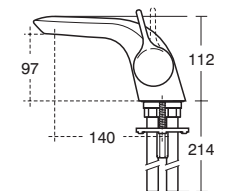

MELANGE

Melange Basin mixer

Model	Ref.	Price
Single lever one tap hole standard basin mixer with pop-up waste	A4261 AA	£282.67
Single lever one tap hole standard basin mixer – without waste	A5399 AA	£269.98

- Supplied fitted with a 5 litres per minute eco flow regulator

Melange Tall basin mixer

Model	Ref.	Price
Single lever one tap hole tall basin mixer – without waste	A4267 AA	£379.02

- Supplied fitted with a 5 litres per minute eco flow regulator

Melange Basin mixer

Model	Ref.	Price
Single lever built-in wall mounted basin mixer – no waste	A4263 AA	£333.55

- Supplied fitted with a 5 litres per minute eco flow regulator

Melange Basin mixer

Model	Ref.	Price
Dual control three tap hole basin mixer with pop-up waste	A4289 AA	£545.77

- Supplied fitted with a 5 litres per minute eco flow regulator

Melange Waterfall basin mixer

Model	Ref.	Price
With pop-up waste	B1029AA	£233.60

Melange Comfort spout basin mixer

Model	Ref.	Price
Comfort spout – with pop-up waste	A6041AA	£339.46
Comfort spout – without waste	A6042AA	£326.98

Melange small basin mixer

Model	Ref.	Price
With pop-up waste	A6259AA	£233.60
Without pop-up waste	A6260AA	£221.24

Melange Bidet mixer

Model	Ref.	Price
Single lever one tap hole bidet mixer with pop-up waste	A4268 AA	£294.29

- Supplied fitted with a 5 litres per minute eco flow regulator

Melange Small Bidet mixer

Model	Ref.	Price
With pop-up waste	A6261AA	£233.60

Melange Bath filler

Model	Ref.	Price
Single lever one tap hole bath filler	A4277 AA	£406.58