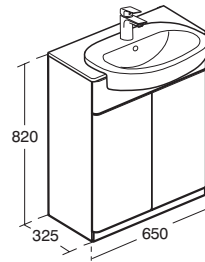

Softmood Wall-hung basin unit 600mm

Model	Ref.	Price
With 2 drawers	T7800--	£680.74

- For use with 84cm vanity basin [T055801](#), 60cm basin [T055401](#), 60cm vessel basin [T056101](#) and 55cm vessel basin [T056001](#). Worktop to be ordered separately.

Softmood Column unit with 2 doors

Model	Ref.	Price
With 2 right hand doors	T7817--	£668.42
With 2 left hand doors	T7836	£668.42

- Wall-hung, 3 internal adjustable glass shelves (4 upper, 1 lower), integrated chrome plated bar, door thickness 25mm.

Softmood Semi-countertop basin unit 650mm

Model	Ref.	Price
With 2 doors and internal shelf	T7818--	£519.17

- For use with 55cm semi-countertop basin [T055301](#). Worktop [T7839--](#) to be ordered separately.

Softmood 1400mm worktop for 60cm washbasins

Model	Ref.	Price
1400mm worktop for 1400mm basin unit	T7808--	£242.04
or bracket set with towel holder	T783267	

- Can also be installed with bracket set with towel holders [T783267](#) and 2 x 60cm basins [T055401](#) see pages 135 and 128

Softmood Guest basin unit 405mm

Model	Ref.	Price
With 1 door	T7804--	£317.99

- For use with 45cm handrinse basin [T055101](#). Worktop not required.

Softmood 1000mm worktop for 60cm washbasin

Model	Ref.	Price
1000mm worktop for 1000mm basin unit	T7807--	£181.52
	T7802	

- Can also be installed with bracket set with towel holder [T783767](#) and 60cm basin [T055401](#) see pages 135 and 128

Softmood WC unit 650mm

Model	Ref.	Price
650 x 320mm WC unit	T7819--	£545.12

- Includes pre-fitted dual flush cistern and push button. Removable panel for maintenance. Can be used with back-to-wall WC [T321601](#) or Wall-hung WC [T322601](#). Worktop [T7839--](#) to be ordered separately. Wall-hung pan brackets [E0600](#) must be used for wall-hung pan

Softmood 800mm worktop for 60cm washbasin

Model	Ref.	Price
800mm worktop for 800mm basin unit	T7806--	£151.27
	T7801