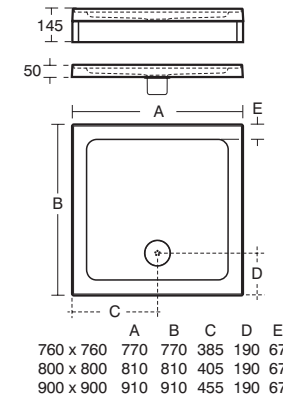

Model	Ref.	Price
760 upstand tray and waste	L511301	£143.42
800 upstand tray and waste	L511401	£165.60
900 upstand tray and waste	L511501	£236.02
1200 riser kit (for use with trays up to 1200)	L630901	£72.19
Flexible waste pipe	L630801	£10.86