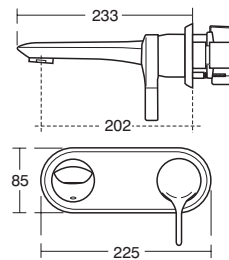

Model	Ref.	Price
Single lever built-in wall mounted basin mixer – no waste	A4263 AA	£333.55

- Supplied fitted with a 5 litres per minute eco flow regulator