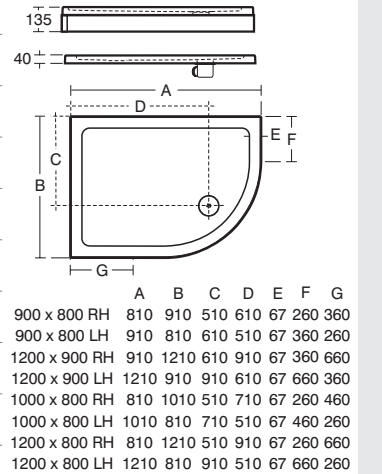

Model	Ref.	Price
900 x 800 right-hand offset quadrant flat top tray and waste	L510301	£198.20
900 x 800 left-hand offset quadrant flat top tray and waste	L510401	£198.20
1000 x 800 right-hand offset quadrant flat top tray and waste	L510501	£215.15
1000 x 800 left-hand offset quadrant flat top tray and waste	L510601	£215.15
1200 x 800 right-hand offset quadrant flat top tray and waste	L510701	£228.19
1200 x 800 left-hand offset quadrant flat top tray and waste	L510801	£228.19
1200 x 900 right-hand offset quadrant flat top tray and waste	L510901	£234.71
1200 x 900 left-hand offset quadrant flat top tray and waste	L511001	£234.71
Adhesive upstand	LV69967	£48.68
Quadrant riser kit	L631001	£83.68
Flexible waste pipe	L630801	£10.86