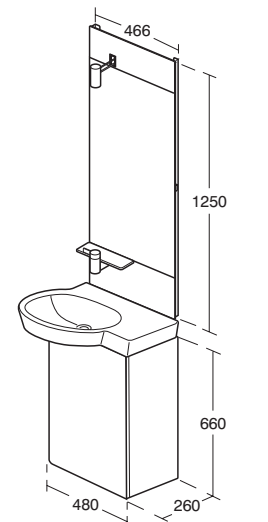

Tonic Wall-mounted bidet

Model	Ref.	Price
One tap hole	K5050	£389.88
Support frame	E006067	£147.12

Tonic Back-to-wall bidet

Model	Ref.	Price
One tap hole	K506001	£458.18

Tonic Bath

Model	Ref.	Price
180 x 80cm Idealform	K606001	£623.17
180cm front bath panel	E016701	£192.89
80cm end bath panel	E016501	£113.98
170 x 80cm Idealform bath	K616201	£573.97
170cm front bath panel	E016401	£192.89
80cm end bath panel	E016501	£113.98
90mm bath pop-up waste	E5836 AA	£122.74

Tonic Corner bath 140cm

Model	Ref.	Price
Offset corner bath	K606101	£672.37
90mm bath pop-up waste	E5836 AA	£122.74

Tonic Guest finishes

Tonic Guest Central unit

Model	Ref.	Price
50cm central basin height: 850mm	K070501	£149.82
48cm central mirror with lamp fitting, and integrated basin mixer	N1070 AA	£489.66
48cm central basin cabinet Beech veneer, Grey, Gloss Black or Dark Oak effect	K2189--	£311.16

Also available:
• Chrome bottle [E0079 AA](#), Soap dispenser [N1072 AA](#), Side glass shelf [N1073 AA](#), Toilet roll holder [N1074 MY](#), Side hook [N1075 AA](#), 48cm central mirror with lamp only [N1067 AA](#)

Tonic Guest Central unit

Model	Ref.	Price
60cm left-hand basin, height floor to rim: 850mm	K070301	£162.48
46cm right-hand mirror with lamp and fitting, and integrated basin mixer	N1069 AA	£489.66
48cm right/left-hand basin cabinet Beech veneer, Grey, Gloss Black or Dark Oak effect	K2190--	£346.96

Also available:
• Chrome bottle trap waste [E0079 AA](#), Soap dispenser [N1072 AA](#), Side glass shelf [N1073 AA](#), Toilet roll holder [N1074 MY](#), Side hook [N1075 AA](#), 46cm right-hand mirror with lamp only [N1066 AA](#)

Tonic Guest Right-hand unit