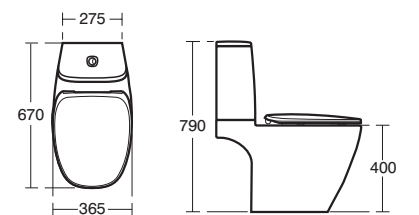

Model	Ref.	Price

1. Close coupled WC bowl with horizontal outlet

Gloss White	T329601	£330.00
Matt White	T329683	£396.00

3. Close coupled cistern with dual flush 6/4 litres

Gloss White	T429101	£240.00
Matt White	T429183	£288.00

1. Soft close seat and cover

Gloss White	T676701	£144.00
Matt White	T676783	£172.80

3. Toilet seat and cover [T676601](#) £108.00 (Gloss White only)

- Low flush 4/2.6 litres close coupled cistern available [T429001/T429083](#)