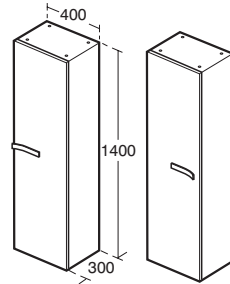

Model	Ref.	Price
400mm White Gloss 1 right hand door	K2733WG	£603.53
400mm Grey Gloss 1 right hand door	K2465WH	£603.53
400mm White Gloss 1 left hand door	K2734WG	£603.53
400mm Grey Gloss 1 left hand door	K2466WH	£603.53