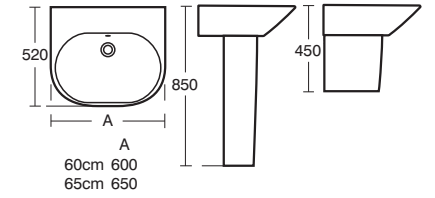

Model	Ref.	Price
65cm One tap hole	K068901	£283.42
60cm One tap hole	K068801	£247.99
Full pedestal	R331101	£141.71
Large semi-pedestal	K007101	£153.06

• Available in 65cm and 60cm