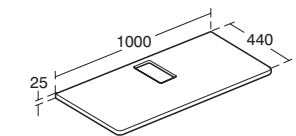

Model	Ref.	Price
1000mm worktop for 1000mm basin unit	T7807--	£181.52
	T7802	

- Can also be installed with bracket set with towel holder [T783767](#) and 60cm basin [T055401](#) see pages 135 and 128