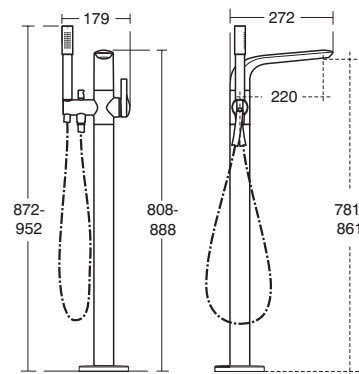

**Melange  
Bath shower  
mixer**

Model	Ref.	Price
Dual control four tap hole bath shower mixer complete no spout	<a href="#">A6263AA</a>	£431.36

**Melange  
Freestanding  
bath shower  
mixer**

Model	Ref.	Price
No tap holes	<a href="#">A6120AA</a>	£1,198.80
Mounting kit 1 for free standing bath shower mixer	<a href="#">A6133NU</a>	£35.96