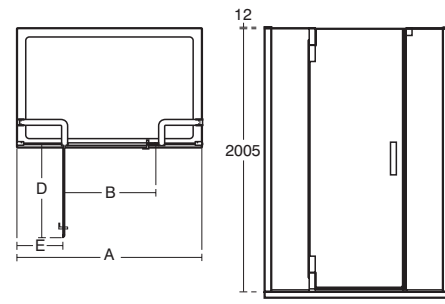

Tonic alcove 800mm – 1000mm left hand version illustrated

Tonic alcove 1200mm – 1600mm left hand version illustrated