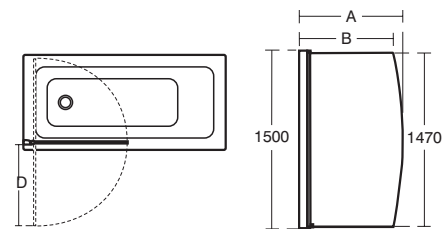

### SPECIFICATIONS

Model	Dim. A – Width (mm)	Dim. B – Width (mm)	Dim. D – Reach (mm)
Bow	875 – 895	795 – 815	782
Bow – with towel rail	875 – 895	795 – 815	782
Sail	875 – 895		785
Angle	795 – 815		702

**Ideal Standard (UK) Ltd**  
The Bathroom Works  
National Avenue  
Kingston Upon Hull  
HU5 4HS  
England