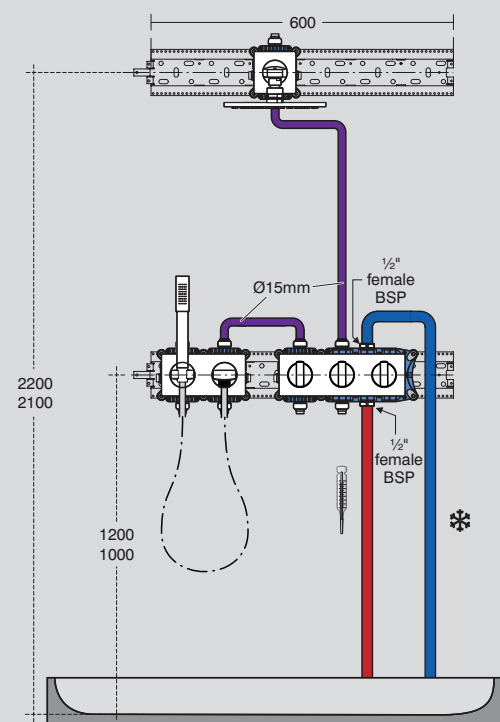

SHOWERS ELEGANT

Module list

- 1x **A1500NU** built-in thermostat unit
- 4x **A1501NU** built-in universal unit
- 1x **A1503NU** mounting rail 600mm
- 1x **A1504AA** 1 hole escutcheon 83 x 83mm
- 1x **A1505AA** 2 hole escutcheon 83 x 166mm
- 1x **A1506AA** 3 hole escutcheon 83 x 249mm
- 1x **A1508AA** flow control, handspray
- 1x **A1509AA** flow control, rainshower
- 1x **A1512AA** temperature control
- 1x **A3306AA** Idealflex shower hose 1.25m
- 1x **A1519AA** stick handspray
- 1x **A1520AA** wall bracket for handspray
- 1x **A1521AA** wall elbow, flush-mounted
- 1x **B9443AA** Idealrain rainshower 300mm
- 1x **A1524AA** wall connection 370mm

SHOWERS LUXURIOUS

Module list

- 1x **A1500NU** built-in thermostat unit
- 3x **A1501NU** built-in universal unit
- 1x **A1504AA** 1 hole escutcheon 83 x 83mm
- 1x **A1505AA** 2 hole escutcheon 83 x 166mm
- 1x **A1506AA** 3 hole escutcheon 83 x 249mm
- 1x **A1508AA** flow control, handspray
- 1x **A1509AA** flow control, rainshower
- 1x **A1512AA** temperature control
- 1x **A4109AA** Idealflex shower hose 1.75m
- 1x **A1519AA** stick handspray
- 1x **A1521AA** wall elbow, flush-mounted
- 1x **B9443AA** Idealrain rainshower 300mm
- 1x **A1530AA** shower system (without rainshower)