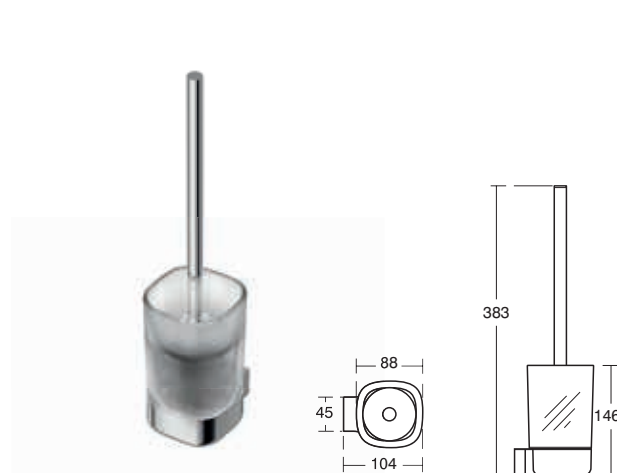

Softmood toilet brush and holder

Model	Ref.	Price
Chrome	A9144AA	£110.77

- 88 x 104 x 383mm

Softmood frosted glass soap dish and holder

Model	Ref.	Price
Chrome	A9141AA	£63.70

- 118 x 95 x 53mm

STRADA

Strada Countertop basin 70cm

Model	Ref.	Price
One tap hole	K078201	£230.03
Chrome bottle trap	E0079AA	£130.70

- Wall hung or countertop mounted.

Strada Countertop basin 60cm

Model	Ref.	Price
One tap hole	K077801	£201.26
No tap holes	K079701	£201.26
Chrome bottle trap	E0079AA	£130.70

- Wall hung or countertop mounted.

Strada Countertop basin 50cm

Model	Ref.	Price
One tap hole	K077701	£172.51
Chrome bottle trap	E0079AA	£130.70

- Wall hung or countertop mounted.

Strada Handrinse countertop basin 45cm

Model	Ref.	Price
One left hand tap hole	K081701	£156.00

- Wall hung or countertop mounted.

Strada Vessel countertop basin 60cm

Model	Ref.	Price
One tap hole Glazed Back	K078101	£276.00

- Countertop mounting only.

Strada Vessel countertop basin 50cm

Model	Ref.	Price
One tap hole	K081601	£205.92

- Countertop mounting only.