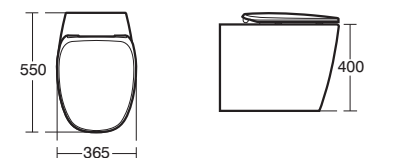

Model	Ref.	Price

1. Back-to-wall WC bowl

Gloss White	T329901	£408.00
Matt White	T329983	£489.60

1. Soft close seat and cover

Gloss White	T676701	£144.00
Matt White	T676783	£172.80

1. Toilet seat and cover [T676601](#) £108.00 (Gloss White only)

1. Conceala cistern [S362467](#) £97.82 6/4 litres flush

1. Karisma dual flush plate [E4463AA](#) £81.84