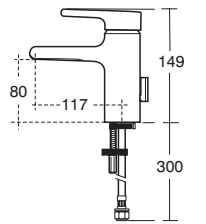

**Melange
Dual control
bath filler**

Model	Ref.	Price
Two tap hole	A6264AA	£278.10

**Melange
Bath shower
mixer**

Model	Ref.	Price
Dual control four tap hole bath shower mixer complete with retractable hand shower	A4335 AA	£580.09

**Melange
Bath shower
mixer**

Model	Ref.	Price
Single lever one tap hole bath shower mixer complete with retractable hand shower	A4278 AA	£522.72

**Melange
Bath shower
mixer**

Model	Ref.	Price
Dual control four tap hole bath shower mixer complete no spout	A6263AA	£431.36

**Melange
Freestanding
bath shower
mixer**

Model	Ref.	Price
No tap holes	A6120AA	£1,198.80
Mounting kit 1 for free standing bath shower mixer	A6133NU	£35.96

**Melange
Thermostatic
bath
shower
mixer**

Model	Ref.	Price
Two tap hole thermostatic bath shower mixer complete with shower set	A4284 AA	£670.12
• Supplied fitted with a 5 litres per minute eco flow regulator		

**Melange
Thermostatic
bath filler**

Model	Ref.	Price
Two tap hole thermostatic bath filler	A4283 AA	£504.53

**Melange
Thermostatic bath
shower mixer**

Model	Ref.	Price
Easybox slim UK	A6266AA	£412.82

**Melange
Thermostatic
shower**

Model	Ref.	Price
Easybox slim UK	A6265AA	£380.69

ATTITUDE

**Attitude
Basin mixer –
classic outlet**

Model	Ref.	Price
Single lever one tap hole standard basin mixer with classic outlet and pop-up waste	A4592 AA	£166.75
Single lever one tap hole standard basin mixer with classic outlet – without waste	A5535 AA	£156.02
• Supplied fitted with a 5 litres per minute eco flow regulator		

**Attitude
Basin mixer –
waterfall outlet
high pressure**