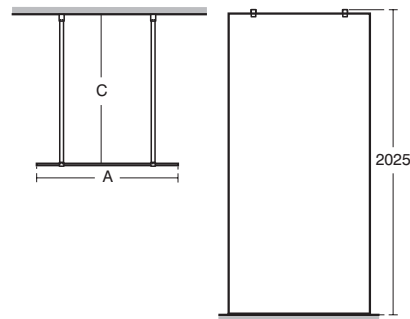

SPECIFICATIONS

Size/mm	Dim. A – Width (mm)	Dim. C – Width (mm)
700	654 – 677	650 – 994
760	714 – 737	650 – 994
800	754 – 777	650 – 994
900	854 – 877	650 – 994
1000	954 – 977	650 – 994
1200	1154 – 1177	650 – 994
1400	1354 – 1377	650 – 994
1600	1554 – 1577	650 – 994

Installation: To create this configuration, order wetroom panel of choice and a straight bracing bracket.