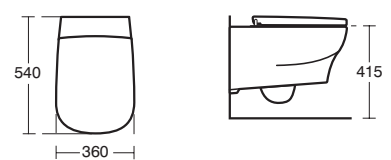

Model	Ref.	Price
Wall-hung WC bowl	T322601	£364.60
Toilet seat and cover	T639101	£103.19
Soft close toilet seat and cover	T639201	£134.14
Conceala cistern 6/4 litres flush	S362467	£97.82
Karisma dual flush plate	E4463AA	£81.84
Support frame	E006067	£147.12

• Can be used with 650mm WC unit **T7819**