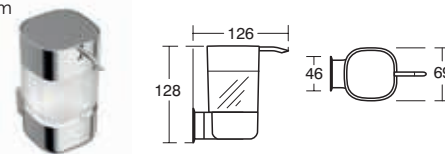

Softmood frosted glass soap dispenser and holder

Model	Ref.	Price
Chrome	A9140AA	£116.30

- 79 x 492 x 35/62mm