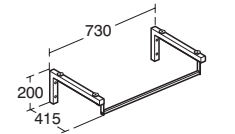

Model	Ref.	Price
Bracket set for 1000mm worktop, includes towel holder	T783767	£352.70

- Use with worktop **T7807--**, **T7811--**, **T7815--**