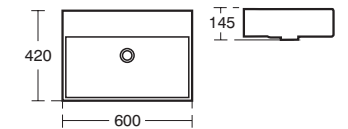

Softmood Curved LED light

Model	Ref.	Price
Can be fitted to the left or right	T782967	£227.09

- IP44 certified

Softmood 300mm/600mm/800mm Single towel rail

Model	Ref.	Price
300 x 60 x 35mm	A9136AA	£88.61
600 x 60 x 35mm	A9135AA	£106.63
800 x 60 x 35mm	A9134AA	£113.54

- Chrome

Softmood 460mm double towel rail

Model	Ref.	Price
Chrome	A9138AA	£130.16

- 79 x 492 x 35/62mm

Softmood 250mm hand towel rail

Model	Ref.	Price
Chrome	A9137AA	£76.16

- 250 x 60 x 35mm

Softmood toilet roll holder

Model	Ref.	Price
Chrome	A9142AA	£83.08

- 172 x 96 x 155mm

Softmood spare toilet roll holder

Model	Ref.	Price
Chrome	A9143AA	£74.77

- 172 x 96 x 35mm

Softmood Robe hook

Model	Ref.	Price
Chrome	A9145AA	£37.38

- 20 x 32 x 42mm

Softmood frosted glass soap dispenser and holder

Model	Ref.	Price
Chrome	A9140AA	£116.30

- 79 x 492 x 35/62mm

Softmood frosted glass tumbler and holder

Model	Ref.	Price
Chrome	A9139AA	£63.70

- 70 x 86 x 123mm

Softmood toilet brush and holder

Model	Ref.	Price
Chrome	A9144AA	£110.77

- 88 x 104 x 383mm

Softmood frosted glass soap dish and holder

Model	Ref.	Price
Chrome	A9141AA	£63.70

- 118 x 95 x 53mm

STRADA

Strada Countertop basin 70cm

Model	Ref.	Price
One tap hole	K078201	£230.03
Chrome bottle trap	E0079AA	£130.70

- Wall hung or countertop mounted.

Strada Countertop basin 60cm

Model	Ref.	Price
One tap hole	K077801	£201.26
No tap holes	K079701	£201.26
Chrome bottle trap	E0079AA	£130.70

- Wall hung or countertop mounted.

Strada Countertop basin 50cm

Model	Ref.	Price
One tap hole	K077701	£172.51
Chrome bottle trap	E0079AA	£130.70

- Wall hung or countertop mounted.

Strada Handrinse countertop basin 45cm

Model	Ref.	Price
One left hand tap hole	K081701	£156.00

- Wall hung or countertop mounted.

Strada Vessel countertop basin 60cm

Model	Ref.	Price
One tap hole Glazed Back	K078101	£276.00