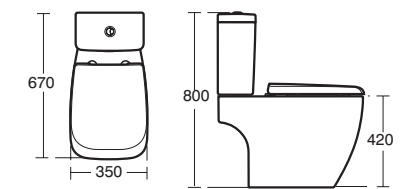

**Strada 'O'**  
Oval vessel  
basin  
42cm

Model	Ref.	Price
No tap holes	<b>K078301</b>	£186.00

**Strada**  
Close Coupled  
WC suite

Model	Ref.	Price
Close coupled WC bowl with horizontal outlet	<b>T324701</b>	£264.30
Close coupled cistern with dual flush valve	<b>K046001</b>	£180.00
Seat and cover, slow close	<b>T634401</b>	£142.64