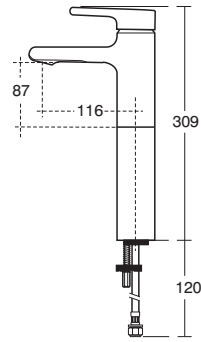

**Attitude
Tall basin mixer –
classic outlet**

Model	Ref.	Price
Single lever one tap hole tall basin mixer with classic outlet – without waste	A4755 AA	£333.50

- Supplied fitted with a 5 litres per minute eco flow regulator

**Attitude
Tall basin mixer –
waterfall outlet
high pressure**

Model	Ref.	Price
Single lever one tap hole tall basin mixer with waterfall outlet – without waste	A4756 AA	£333.50

- Supplied fitted with a removable 5 litres per minute eco flow regulator

**Attitude
Bidet mixer**

Model	Ref.	Price
Single lever one tap hole bidet mixer with pop-up waste	A4617 AA	£204.86

**Attitude
Bath filler**

Model	Ref.	Price
Single lever one tap hole bath filler	A4609 AA	£342.72

**Attitude
Thermostatic
bath shower mixer**

Model	Ref.	Price
Two tap hole thermostatic bath shower mixer complete with shower set	A4616 AA	£603.08

**Attitude
Thermostatic
built-in bath
shower mixer**

Model	Ref.	Price
Three-control two-outlet bath shower mixer with faceplate and handles	A5603 AA	£711.88
Three-control three-outlet bath shower mixer with faceplate and handles	A5604 AA	£749.79

**Attitude
Thermostatic
shower mixer**

Model	Ref.	Price
Faceplate and handles for use with TT shower valve	A4613 AA	£222.32
TT built-in thermostatic shower mixer – no faceplate or handles	A3969 NU	£235.78

- Supplied fitted with a 5 litres per minute eco flow regulator

MOMENTS

**Moments
Basin mixer**

Model	Ref.	Price
Single lever one tap hole standard basin mixer with pop-up waste	A3903 AA	£338.48
Single lever one tap hole standard basin mixer – without waste	A5565 AA	£320.17

**Moments
Handrinse
basin mixer**

Model	Ref.	Price
Single lever one tap hole handrinse basin mixer with pop-up waste	A3906 AA	£338.48
Single lever one tap hole handrinse basin mixer – without waste	A5566 AA	£320.17

**Moments
Bidet mixer
high pressure**