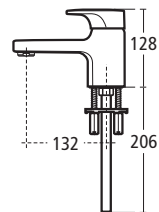

**Moments
Bath filler**

Model	Ref.	Price
Single lever one tap hole bath filler	A3921 AA	£427.52

**Moments
Bath shower mixer high pressure**

Model	Ref.	Price
Single lever built-in wall bath shower mixer – no spout or shower kit	A3916 AA	£463.14

**Moments
Shower valve**

Model	Ref.	Price
Single lever built-in manual shower valve – without shower kit	A3912 AA	£302.83

**Moments
Thermostatic shower mixer**

Model	Ref.	Price
Faceplate and handles for use with Trevi TT built-in shower mixer	A3918 AA	£267.20
TT built-in thermostatic shower valve – without faceplate or handles	A3969 NU	£235.78

**Moments
Bath shower mixer high pressure**

Model	Ref.	Price
Single lever exposed wall bath shower mixer – without shower kit	A3914 AA	£391.91

**Moments
Shower mixer**

Model	Ref.	Price
Single lever exposed manual shower valve – without shower kit	A3910 AA	£356.28

**Moments
Bath shower mixer**

Model	Ref.	Price
Dual control four tap hole bath shower mixer complete with diverter and shower kit – no spout	A3920 AA	£801.62
Multiplex Trio bath waste and Exofil overflow – working components	K7812 AA	£260.25
Multiplex Trio bath waste and Exofil overflow – operating handle and plug cover	A3922 AA	£106.89

Moments control valve and three-way diverter

Model	Ref.	Price
Built-in control valve – chrome handles	A4018 AA	£62.34
Built-in three-way diverter – chrome handles	A4019 AA	£60.05

Moments thermostatic built-in shower mixer

Model	Ref.	Price
Three-control, two-outlet bath shower mixer with faceplate, handles and two-way diverter to bath or shower	A5597 AA	£711.48
Three-control, three-outlet bath shower mixer with faceplate, handles and three-way diverter to bath	A5598 AA	£747.79

Moments Thermostatic shower column high pressure

Model	Ref.	Price
Shower column	K6190 AA	£1,754.88