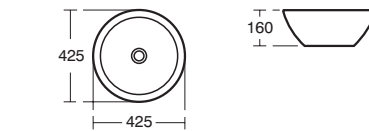

Model	Ref.	Price
No tap holes	K078301	£186.00