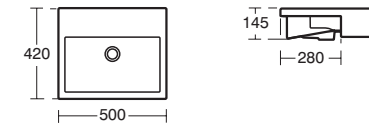

**Strada**  
Vanity basin  
120cm

Model	Ref.	Price
One tap hole	<b>K079101</b>	£570.00

**Strada**  
Semi-countertop  
basin  
50cm

Model	Ref.	Price
One central tap hole	<b>K082001</b>	£226.80

**Strada**  
Vanity basin  
100cm