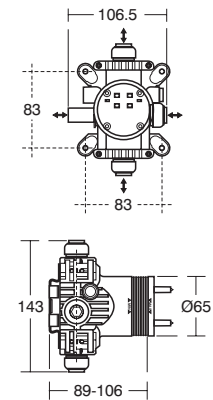

Model	Ref.	Price
Built-in universal unit	A1501NU	£133.61

- Flush mounted installation for pre-installation before tiling with plaster protective cover, flushing device, sealing felt
- High pressure (minimum 1 bar)