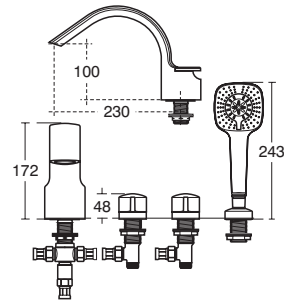

**Melange
Dual control
bath filler**

Model	Ref.	Price
Two tap hole	A6264AA	£278.10

**Melange
Bath shower
mixer**

Model	Ref.	Price
Dual control four tap hole bath shower mixer complete with retractable hand shower	A4335 AA	£580.09

**Melange
Bath shower
mixer**

Model	Ref.	Price
Single lever one tap hole bath shower mixer complete with retractable hand shower	A4278 AA	£522.72

**Melange
Bath shower
mixer**

Model	Ref.	Price
Dual control four tap hole bath shower mixer complete no spout	A6263AA	£431.36

**Melange
Freestanding
bath shower
mixer**

Model	Ref.	Price
No tap holes	A6120AA	£1,198.80
Mounting kit 1 for free standing bath shower mixer	A6133NU	£35.96

**Melange
Thermostatic
bath
shower
mixer**

Model	Ref.	Price
Two tap hole thermostatic bath shower mixer complete with shower set	A4284 AA	£670.12
• Supplied fitted with a 5 litres per minute eco flow regulator		

**Melange
Thermostatic
bath filler**

Model	Ref.	Price
Two tap hole thermostatic bath filler	A4283 AA	£504.53

**Melange
Thermostatic bath
shower mixer**

Model	Ref.	Price
Easybox slim UK	A6266AA	£412.82

**Melange
Thermostatic
shower**

Model	Ref.	Price
Easybox slim UK	A6265AA	£380.69

ATTITUDE

**Attitude
Basin mixer –
classic outlet**

Model	Ref.	Price
Single lever one tap hole standard basin mixer with classic outlet and pop-up waste	A4592 AA	£166.75
Single lever one tap hole standard basin mixer with classic outlet – without waste	A5535 AA	£156.02
• Supplied fitted with a 5 litres per minute eco flow regulator		

**Attitude
Basin mixer –
waterfall outlet
high pressure**