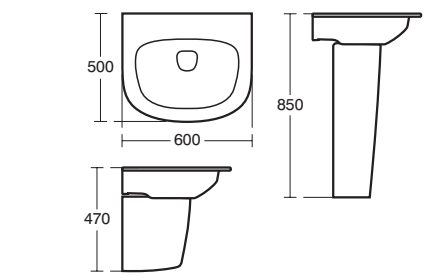

Model	Ref.	Price
Gloss White	T044601	£300.00
Matt White	T044683	£360.00

- Ceramic waste cover
- With hidden overflow system – Idealflow
- With tap hole – fully glazed (except wall side)
- To be wall-mounted with pedestal [T4236](#) or semi-pedestal [T4237](#) or to be mounted in combination with furniture basin unit [T7850](#)