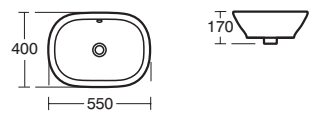

**Dea
Freestanding
double-ended
bath**

Model	Ref.	Price
1700 x 750mm	E306601	£1,320.00
1800 x 800mm	E306701	£1,500.00

- Including waste

**Dea
Double-ended
bath**

Model	Ref.	Price
170x75 double ended bath, no tap hole, inc waste	E313401	£462.00
170x75 double ended idealform plus+ bath, no tap hole, inc waste	E313201	£582.00
180x80 double ended idealform plus+ bath, no tap hole, inc waste	E313501	£606.00
170 corner front panel, RH	E313701	£216.00
180 corner front panel, RH	E313801	£240.00
180 corner front panel, LH	E314001	£240.00
170 corner front panel, LH	E313901	£216.00
170 alcove front panel	E314101	£144.00
180 alcove front panel	E314201	£156.00

SOFTMOOD

**Softmood
Washbasin
60cm**

Model	Ref.	Price
One tap hole	T055401	£178.85
Full pedestal	T422001	£96.31
Semi-pedestal	T422101	£103.19
Chrome bottle trap	E0079AA	£130.70

- Can also be installed with 1400mm basin unit [T7803](#), 100mm basin unit [T7802](#), 800mm basin unit [T7801](#) and 600mm basin unit [T7800](#)

**Softmood
Washbasin
55cm**

Model	Ref.	Price
One tap hole	T054101	£165.10
Full pedestal	T422001	£96.31
Semi-pedestal	T422101	£103.19
Chrome bottle trap	E0079AA	£130.70

**Softmood
Handrinse basin
45cm**

Model	Ref.	Price
One right hand tap hole	T055101	£108.92
Chrome bottle trap	E0079AA	£130.70

- Can also be installed with 405mm guest basin unit [T7804](#)

**Softmood
Semi-countertop
washbasin
55cm**

Model	Ref.	Price
One tap hole	T055301	£216.70

- Can also be installed with 650mm semi-countertop unit [T7818](#)

**Softmood
Vanity basin
104cm**

Model	Ref.	Price
One tap hole	T055901	£474.65
Chrome bottle trap	E0079AA	£130.70

- Can also be installed with 1000mm basin unit [T7802](#)

**Softmood
Vanity basin
84cm**

Model	Ref.	Price
One tap hole	T055801	£405.86
Chrome bottle trap	E0079AA	£130.70

- Can also be installed with 800mm basin unit [T7801](#)