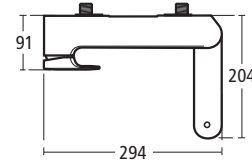

**Moments
Bath filler**

Model	Ref.	Price
Single lever one tap hole bath filler	A3921 AA	£427.52

**Moments
Bath shower mixer high pressure**

Model	Ref.	Price
Single lever built-in wall bath shower mixer – no spout or shower kit	A3916 AA	£463.14

**Moments
Shower valve**

Model	Ref.	Price
Single lever built-in manual shower valve – without shower kit	A3912 AA	£302.83

**Moments
Thermostatic shower mixer**

Model	Ref.	Price
Faceplate and handles for use with Trevi TT built-in shower mixer	A3918 AA	£267.20
TT built-in thermostatic shower valve – without faceplate or handles	A3969 NU	£235.78

**Moments
Bath shower mixer high pressure**

Model	Ref.	Price
Single lever exposed wall bath shower mixer – without shower kit	A3914 AA	£391.91

**Moments
Shower mixer**

Model	Ref.	Price
Single lever exposed manual shower valve – without shower kit	A3910 AA	£356.28

**Moments
Bath shower mixer**

Model	Ref.	Price
Dual control four tap hole bath shower mixer complete with diverter and shower kit – no spout	A3920 AA	£801.62
Multiplex Trio bath waste and Exofil overflow – working components	K7812 AA	£260.25
Multiplex Trio bath waste and Exofil overflow – operating handle and plug cover	A3922 AA	£106.89

Moments control valve and three-way diverter

Model	Ref.	Price
Built-in control valve – chrome handles	A4018 AA	£62.34
Built-in three-way diverter – chrome handles	A4019 AA	£60.05

Moments thermostatic built-in shower mixer

Model	Ref.	Price
Three-control, two-outlet bath shower mixer with faceplate, handles and two-way diverter to bath or shower	A5597 AA	£711.48
Three-control, three-outlet bath shower mixer with faceplate, handles and three-way diverter to bath	A5598 AA	£747.79

Moments Thermostatic shower column high pressure

Model	Ref.	Price
Shower column	K6190 AA	£1,754.88