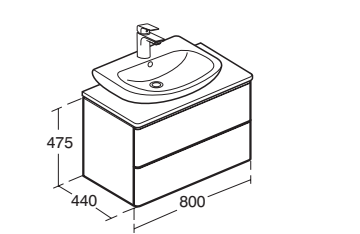

Softmood Close coupled WC

Model	Ref.	Price
Close coupled WC pan, horizontal outlet	T325301	£275.16
Close coupled cistern with dual flush 6/4 litres	E400901	£213.24
Toilet seat and cover	T639101	£103.19
Soft close toilet seat and cover	T639201	£134.14

Softmood Back-to-wall WC

Model	Ref.	Price
Back-to-wall WC bowl	T321601	£309.55
Toilet seat and cover	T639101	£103.19
Soft close toilet seat and cover	T639201	£134.14
Conceala cistern 6/4 litres flush	S362467	£97.82
Karisma dual flush plate	E4463AA	£81.84

• Can be used with 650mm WC unit **T7819**

Softmood Wall-hung WC

Model	Ref.	Price
Wall-hung WC bowl	T322601	£364.60
Toilet seat and cover	T639101	£103.19
Soft close toilet seat and cover	T639201	£134.14
Conceala cistern 6/4 litres flush	S362467	£97.82
Karisma dual flush plate	E4463AA	£81.84
Support frame	E006067	£147.12

• Can be used with 650mm WC unit **T7819**

Softmood Floor-standing bidet

Model	Ref.	Price
One tap hole	T519201	£254.52

Softmood Wall-hung bidet

Model	Ref.	Price
One tap hole	T519301	£357.70
Support frame	E006067	£147.12

Idealform Double-ended bath

Model	Ref.	Price
170 x 70cm, no tap hole	T992901	£362.89
170 x 75cm, no tap hole	T993001	£375.19
Unilux 170cm front panel	E319401	£110.84
Unilux 70cm end panel	E316901	£55.42
Unilux 75cm end panel	E319501	£59.38

Idealform Plus+ Double-ended bath

Model	Ref.	Price
170 x 70cm, no tap hole	T993501	£488.30
170 x 75cm, no tap hole	T993701	£500.70
Unilux Plus+ 170cm front panel	E479701	£110.84
Unilux Plus+ 70cm end panel	E483101	£55.42
Unilux Plus+ 75cm end panel	E483201	£55.42

Idealform Bath

Model	Ref.	Price
170 x 70cm, no tap hole	T992701	£362.89
170 x 75cm, no tap hole	T992801	£375.19
Unilux 170cm front panel	E319401	£110.84
Unilux 70cm end panel	E316901	£55.42
Unilux 75cm end panel	E319501	£59.38