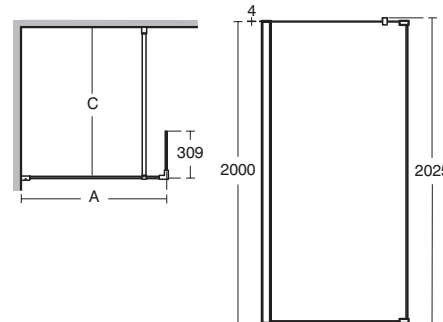

SPECIFICATIONS

Size/mm	Dim. A – Width (mm)	Dim. C – Width (mm)
700	654 – 677	650 – 994
760	714 – 737	650 – 994
800	754 – 777	650 – 994
900	854 – 877	650 – 994
1000	954 – 977	650 – 994
1200	1154 – 1177	650 – 994
1400	1354 – 1377	650 – 994
1600	1554 – 1577	650 – 994

Installation: To create this configuration, order wetroom panel of choice, a 300mm return panel and a straight bracing bracket.