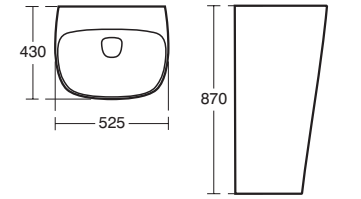

## Dea Totem with tap hole 52cm

Model	Ref.	Price
Gloss White	<a href="#">T085101</a>	£1,140.00
Matt White	<a href="#">T085183</a>	£1,368.00

- Totem ceramic – with hidden overflow system – Idealflow
- With tap hole
- Floor-standing back-to-wall installation and wall fixation