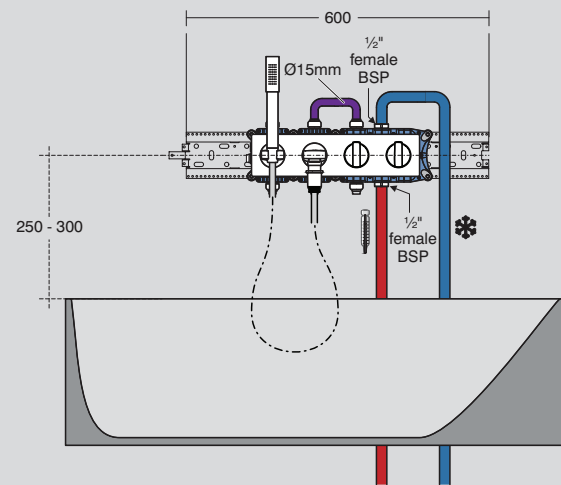

BATHS COMPACT

Module list

- 1x **A1500NU** built-in thermostat unit
- 2x **A1501NU** built-in universal unit
- 1x **A1507AA** 4 hole escutcheon 83 x 332mm
- 1x **A1511AA** flow control, bath or basin
- 1x **A1512AA** temperature control
- 1x **A1514AA** wall spout with integrated diverter (bath shower)
- 1x **A3306AA** Idealflex shower hose 1.25m
- 1x **A1519AA** stick handspray
- 1x **A1520AA** wall bracket for handspray