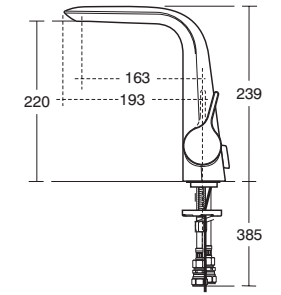

## Melange Comfort spout basin mixer

Model	Ref.	Price
Comfort spout – with pop-up waste	<a href="#">A6041AA</a>	£339.46
Comfort spout – without waste	<a href="#">A6042AA</a>	£326.98