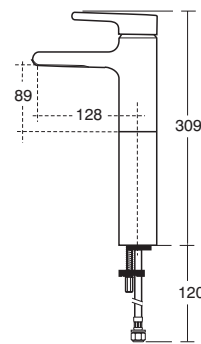

**Attitude
Tall basin mixer –
classic outlet**

Model	Ref.	Price
Single lever one tap hole tall basin mixer with classic outlet – without waste	A4755 AA	£333.50

- Supplied fitted with a 5 litres per minute eco flow regulator

**Attitude
Tall basin mixer –
waterfall outlet
high pressure**

Model	Ref.	Price
Single lever one tap hole tall basin mixer with waterfall outlet – without waste	A4756 AA	£333.50

- Supplied fitted with a removable 5 litres per minute eco flow regulator

**Attitude
Bidet mixer**

Model	Ref.	Price
Single lever one tap hole bidet mixer with pop-up waste	A4617 AA	£204.86

**Attitude
Bath filler**

Model	Ref.	Price
Single lever one tap hole bath filler	A4609 AA	£342.72

**Attitude
Thermostatic
bath shower mixer**

Model	Ref.	Price
Two tap hole thermostatic bath shower mixer complete with shower set	A4616 AA	£603.08

**Attitude
Thermostatic
built-in bath
shower mixer**

Model	Ref.	Price
Three-control two-outlet bath shower mixer with faceplate and handles	A5603 AA	£711.88
Three-control three-outlet bath shower mixer with faceplate and handles	A5604 AA	£749.79

**Attitude
Thermostatic
shower mixer**

Model	Ref.	Price
Faceplate and handles for use with TT shower valve	A4613 AA	£222.32
TT built-in thermostatic shower mixer – no faceplate or handles	A3969 NU	£235.78

- Supplied fitted with a 5 litres per minute eco flow regulator

MOMENTS

**Moments
Basin mixer**

Model	Ref.	Price
Single lever one tap hole standard basin mixer with pop-up waste	A3903 AA	£338.48
Single lever one tap hole standard basin mixer – without waste	A5565 AA	£320.17

**Moments
Handrinse
basin mixer**

Model	Ref.	Price
Single lever one tap hole handrinse basin mixer with pop-up waste	A3906 AA	£338.48
Single lever one tap hole handrinse basin mixer – without waste	A5566 AA	£320.17

**Moments
Bidet mixer
high pressure**