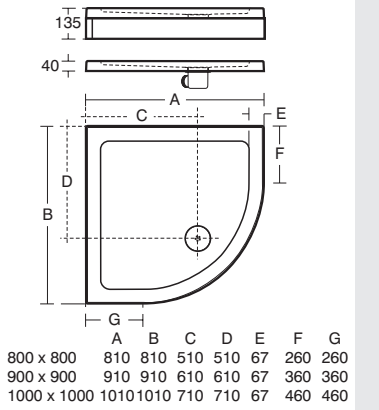

Model	Ref.	Price
800 quadrant flat top tray and waste	L510001	£162.98
900 quadrant flat top tray and waste	L510101	£189.07
1000 quadrant flat top tray and waste	L510201	£221.66
Adhesive upstand	LV69967	£48.68
Quadrant riser kit	L631001	£83.68
Flexible waste pipe	L630801	£10.86