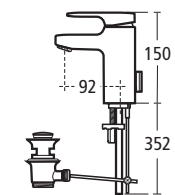

**Moments  
Handrinse  
basin mixer**

Model	Ref.	Price
Single lever one tap hole handrinse basin mixer with pop-up waste	<b>A3906 AA</b>	£338.48
Single lever one tap hole handrinse basin mixer – without waste	<b>A5566 AA</b>	£320.17