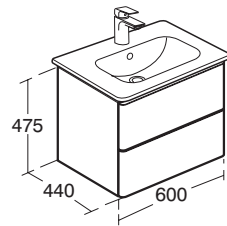

Softmood Wall-hung basin unit 600mm

Model	Ref.	Price
With 2 drawers	T7800--	£680.74

- For use with 84cm vanity basin [T055801](#), 60cm basin [T055401](#), 60cm vessel basin [T056101](#) and 55cm vessel basin [T056001](#). Worktop to be ordered separately.

Softmood Column unit with 2 doors

Model	Ref.	Price
With 2 right hand doors	T7817--	£668.42
With 2 left hand doors	T7836	£668.42

- Wall-hung, 3 internal adjustable glass shelves (4 upper, 1 lower), integrated chrome plated bar, door thickness 25mm.

Softmood Semi-countertop basin unit 650mm

Model	Ref.	Price
With 2 doors and internal shelf	T7818--	£519.17

- For use with 55cm semi-countertop basin [T055301](#). Worktop [T7839--](#) to be ordered separately.

Softmood 1400mm worktop for 60cm washbasins

Model	Ref.	Price
1400mm worktop for 1400mm basin unit	T7808--	£242.04
or bracket set with towel holder	T783267	

- Can also be installed with bracket set with towel holders [T783267](#) and 2 x 60cm basins [T055401](#) see pages 135 and 128

Softmood Guest basin unit 405mm

Model	Ref.	Price
With 1 door	T7804--	£317.99

- For use with 45cm handrinse basin [T055101](#). Worktop not required.

Softmood 1000mm worktop for 60cm washbasin

Model	Ref.	Price
1000mm worktop for 1000mm basin unit	T7807--	£181.52
	T7802	

- Can also be installed with bracket set with towel holder [T783767](#) and 60cm basin [T055401](#) see pages 135 and 128

Softmood WC unit 650mm

Model	Ref.	Price
650 x 320mm WC unit	T7819--	£545.12

- Includes pre-fitted dual flush cistern and push button. Removable panel for maintenance. Can be used with back-to-wall WC [T321601](#) or Wall-hung WC [T322601](#). Worktop [T7839--](#) to be ordered separately. Wall-hung pan brackets [E0600](#) must be used for wall-hung pan

Softmood 800mm worktop for 60cm washbasin

Model	Ref.	Price
800mm worktop for 800mm basin unit	T7806--	£151.27
	T7801