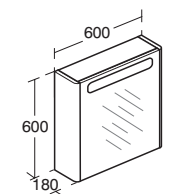

Softmood 800mm worktop for 60cm vessel basin

Model	Ref.	Price
800mm worktop for 800mm basin unit T7802, vessel basin T056101	T7810--	£151.27

- Can also be installed with bracket set with towel holder **T783867** and 60cm vessel basin **T056101** see pages 141 and 129

Softmood 600mm worktop for 60cm vessel basin

Model	Ref.	Price
600mm worktop for 600mm basin unit T7800, vessel basin T056101	T7809--	£121.02

- Can also be installed with bracket set with towel holder **T783167** and 60cm vessel basin **T056101** see pages 126 and 129

Softmood 1400mm worktop for 55cm vessel basins

Model	Ref.	Price
1400mm worktop for 1400mm basin unit T7803, vessel basin T056001	T7816--	£242.04

- Can also be installed with bracket set with towel holder **T783267** and 2 x 55cm vessel basin **T056001** see pages 135 and 129

Softmood 1000mm worktop for 55cm vessel basin

Model	Ref.	Price
1000mm worktop for 1000mm basin unit T7802, vessel basin T056001	T7815--	£181.52

- Can also be installed with bracket set with towel holder **T783767** and 55cm vessel basin **T056001** see pages 141 and 129

Softmood 800mm worktop for 55cm vessel basin

Model	Ref.	Price
800mm worktop for 800mm basin unit T7802, vessel basin T056001	T7814--	£151.27

- Can also be installed with bracket set with towel holder **T783867** and 55cm vessel basin **T056001** see pages 141 and 129

Softmood 600mm worktop for 55cm vessel basin

Model	Ref.	Price
600mm worktop for 600mm basin unit T7800, vessel basin T056001	T7813--	£121.02

- Can also be installed with bracket set with towel holder **T783167** and 55cm vessel basin **T056001** see pages 126 and 129

Softmood 650mm worktop for semi-countertop and WC unit

Model	Ref.	Price
650mm worktop for 650mm semi-countertop unit T7818-- and 650mm WC unit	T7839--	£103.84

Softmood 1300mm worktop for semi-countertop and WC unit