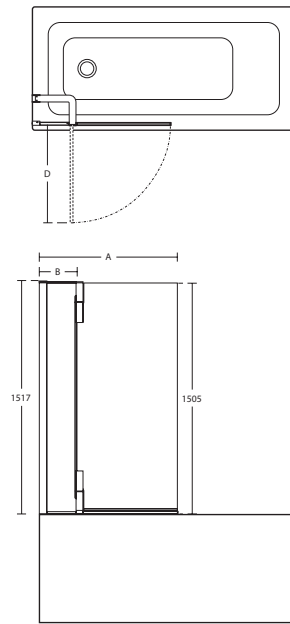

SPECIFICATIONS

model	Dim. A – Width (mm)	Dim. B – Width (mm)	Dim. D – Reach (mm)
Hinged	880 – 900	233 – 253	640