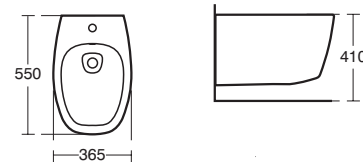

Dea Wall-hung WC

Model	Ref.	Price
Wall mounted WC bowl		
Gloss White	T329001	£408.00
Matt White	T329083	£489.60
Soft close seat and cover		
Gloss White	T676701	£144.00
Matt White	T676783	£172.80
Toilet seat and cover (Gloss White only)	T676601	£108.00
Conceala cistern		
6/4 litres flush	S362467	£97.82
Karisma dual flush plate	E4463AA	£81.84
Support frame	E006067	£147.12

Dea Wall-hung bidet

Model	Ref.	Price
Gloss White	T509801	£360.00
Matt White	T509883	£432.00

- Ceramic waste cover
- Completely hidden fixation with overflow

Dea Floor-standing bidet

Model	Ref.	Price
Gloss White	T509901	£276.00
Matt White	T509983	£331.20

- Ceramic waste cover – with overflow

Dea finishes

Dea Basin unit 1000mm

Model	Ref.	Price
Gloss Mid Grey	T7852S2	£1,080.00
Gloss Light Brown	T7852S3	£1,080.00
Gloss Blue	T7852S7	£1,080.00
Dark Larch	T7852S9	£1,080.00
Gloss White	T7852WG	£1,080.00

- Depth 535mm
- Drawer with soft closing
- Space saving siphon included.
- To be used in combination with Vanity 100cm and Vessel basins with appropriate worktop
- Drawer hardware and internal cabinetry in White
- Coloured antislip rubber drawer liner in 2 colours to combine: light grey and light brown

- Coloured removable transparent storage boxes in 2 colours to combine: light grey and light brown
- Internal shelf with adjustable dividers inside the curved drawer front, allowing for extra storage
- Integrated handle
- Wall-mounted installation
- Recessed rim at top of unit in different color combination depending of the colour unit

Dea Basin unit 800mm

Model	Ref.	Price
Gloss Mid Grey	T7851S2	£892.80
Gloss Light Brown	T7851S3	£892.80
Gloss Blue	T7851S7	£892.80
Dark Larch	T7851S9	£892.80
Gloss White	T7851WG	£892.80