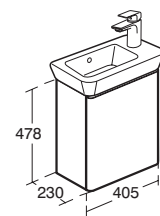

Softmood Wall-hung basin unit 600mm

Model	Ref.	Price
With 2 drawers	T7800--	£680.74

- For use with 84cm vanity basin [T055801](#), 60cm basin [T055401](#), 60cm vessel basin [T056101](#) and 55cm vessel basin [T056001](#). Worktop to be ordered separately.

Softmood Column unit with 2 doors

Model	Ref.	Price
With 2 right hand doors	T7817--	£668.42
With 2 left hand doors	T7836	£668.42

- Wall-hung, 3 internal adjustable glass shelves (4 upper, 1 lower), integrated chrome plated bar, door thickness 25mm.

Softmood Semi-countertop basin unit 650mm

Model	Ref.	Price
With 2 doors and internal shelf	T7818--	£519.17

- For use with 55cm semi-countertop basin [T055301](#). Worktop [T7839--](#) to be ordered separately.

Softmood 1400mm worktop for 60cm washbasins

Model	Ref.	Price
1400mm worktop for 1400mm basin unit	T7808--	£242.04
or bracket set with towel holder	T783267	

- Can also be installed with bracket set with towel holders [T783267](#) and 2 x 60cm basins [T055401](#) see pages 135 and 128

Softmood Guest basin unit 405mm

Model	Ref.	Price
With 1 door	T7804--	£317.99

- For use with 45cm handrinse basin [T055101](#). Worktop not required.

Softmood 1000mm worktop for 60cm washbasin

Model	Ref.	Price
1000mm worktop for 1000mm basin unit	T7807--	£181.52
	T7802	

- Can also be installed with bracket set with towel holder [T783767](#) and 60cm basin [T055401](#) see pages 135 and 128

Softmood WC unit 650mm

Model	Ref.	Price
650 x 320mm WC unit	T7819--	£545.12

- Includes pre-fitted dual flush cistern and push button. Removable panel for maintenance. Can be used with back-to-wall WC [T321601](#) or Wall-hung WC [T322601](#). Worktop [T7839--](#) to be ordered separately. Wall-hung pan brackets [E0600](#) must be used for wall-hung pan

Softmood 800mm worktop for 60cm washbasin

Model	Ref.	Price
800mm worktop for 800mm basin unit	T7806--	£151.27
	T7801