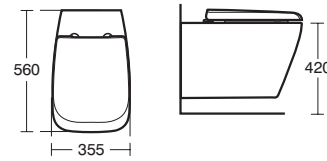

Strada Wall mounted WC bowl

Model	Ref.	Price
Wall mounted WC bowl with horizontal outlet	T324401	£360.00
Seat and cover slow close	T634401	£142.64
Conceala cistern 6/4 litres flush	S362467	£97.82
Karisma dual flush plate	E4463AA	£81.84
Support frame	E006067	£147.12

Strada Rectangular bath

Model	Ref.	Price
170 x 70cm, Idealform, NTH	E268101	£344.40
170 x 75cm, Idealform, NTH	E268201	£356.40
170 x 70cm, Idealform Plus+, NTH	E268501	£464.40
170 x 75cm, Idealform Plus+, NTH	E268601	£476.40
Hilux 170cm front panel	E268901	£144.00
Hilux 70cm end panel	E269101	£66.00
Hilux 75cm end panel	E269201	£72.00

Available Autumn 2014

Strada Double ended bath

Model	Ref.	Price
170 x 75cm, Idealform, NTH	E268301	£356.40
180 x 80cm, Idealform, NTH	E268401	£392.40
170 x 75cm, Idealform Plus+, NTH	E268701	£476.40
180 x 80cm, Idealform Plus+, NTH	E268801	£512.40
Hilux 170cm front panel	E268901	£144.00
Hilux 180cm front panel	E269001	£156.00
Hilux 75cm end panel	E269201	£72.00
Hilux 80cm end panel	E269301	£78.00

Available Autumn 2014

Strada finishes

Strada Wall-mounted basin storage unit one drawer

Model	Ref.	Price
500mm, + worktop White Gloss	K2722WG	£571.08
500mm, + worktop Grey Gloss	K2452WH	£571.08
600mm, + worktop White Gloss	K2723WG	£610.02
600mm, + worktop Grey Gloss	K2453WH	£610.02

Strada Wall-mounted basin storage unit two drawer

Model	Ref.	Price
700mm, + worktop White Gloss	K2724WG	£681.41
700mm, + worktop Grey Gloss	K2455WH	£681.41

Strada Wall mounted combination storage unit

Model	Ref.	Price
1050mm + worktop White Gloss – left hand	K2727WG	£1,056.00
1050mm + worktop Grey Gloss – left hand	K2458WH	£1,056.00
1050mm + worktop White Gloss – right hand	K2728WG	£1,056.00
1050mm + worktop Grey Gloss – right hand	K2459WH	£1,056.00

• 700mm 2 drawer unit + 350mm 1 door unit