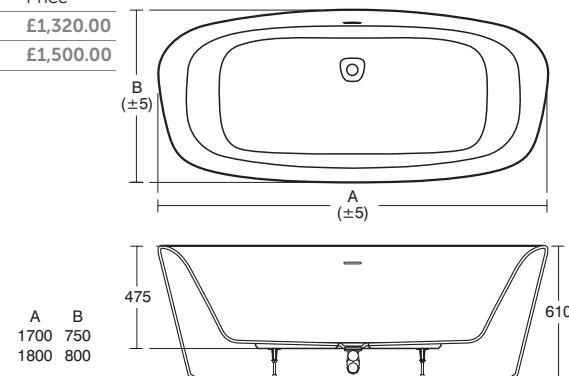

**Dea
Freestanding
double-ended
bath**

Model	Ref.	Price
1700 x 750mm	E306601	£1,320.00
1800 x 800mm	E306701	£1,500.00

- Including waste

**Dea
Double-ended
bath**

Model	Ref.	Price
170x75 double ended bath, no tap hole, inc waste	E313401	£462.00
170x75 double ended idealform plus+ bath, no tap hole, inc waste	E313201	£582.00
180x80 double ended idealform plus+ bath, no tap hole, inc waste	E313501	£606.00
170 corner front panel, RH	E313701	£216.00
180 corner front panel, RH	E313801	£240.00
180 corner front panel, LH	E314001	£240.00
170 corner front panel, LH	E313901	£216.00
170 alcove front panel	E314101	£144.00
180 alcove front panel	E314201	£156.00

SOFTMOOD

**Softmood
Washbasin
60cm**

Model	Ref.	Price
One tap hole	T055401	£178.85
Full pedestal	T422001	£96.31
Semi-pedestal	T422101	£103.19
Chrome bottle trap	E0079AA	£130.70

- Can also be installed with 1400mm basin unit [T7803](#), 100mm basin unit [T7802](#), 800mm basin unit [T7801](#) and 600mm basin unit [T7800](#)

**Softmood
Washbasin
55cm**

Model	Ref.	Price
One tap hole	T054101	£165.10
Full pedestal	T422001	£96.31
Semi-pedestal	T422101	£103.19
Chrome bottle trap	E0079AA	£130.70

**Softmood
Handrinse basin
45cm**

Model	Ref.	Price
One right hand tap hole	T055101	£108.92
Chrome bottle trap	E0079AA	£130.70

- Can also be installed with 405mm guest basin unit [T7804](#)

**Softmood
Semi-countertop
washbasin
55cm**

Model	Ref.	Price
One tap hole	T055301	£216.70

- Can also be installed with 650mm semi-countertop unit [T7818](#)

**Softmood
Vanity basin
104cm**

Model	Ref.	Price
One tap hole	T055901	£474.65
Chrome bottle trap	E0079AA	£130.70

- Can also be installed with 1000mm basin unit [T7802](#)

**Softmood
Vanity basin
84cm**

Model	Ref.	Price
One tap hole	T055801	£405.86
Chrome bottle trap	E0079AA	£130.70

- Can also be installed with 800mm basin unit [T7801](#)