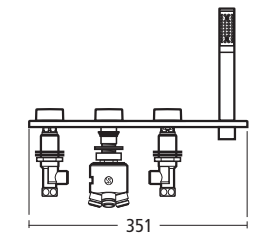

**Moments
Bath filler**

Model	Ref.	Price
Single lever one tap hole bath filler	A3921 AA	£427.52

**Moments
Bath shower mixer high pressure**

Model	Ref.	Price
Single lever built-in wall bath shower mixer – no spout or shower kit	A3916 AA	£463.14

**Moments
Shower valve**

Model	Ref.	Price
Single lever built-in manual shower valve – without shower kit	A3912 AA	£302.83

**Moments
Thermostatic shower mixer**

Model	Ref.	Price
Faceplate and handles for use with Trevi TT built-in shower mixer	A3918 AA	£267.20
TT built-in thermostatic shower valve – without faceplate or handles	A3969 NU	£235.78

**Moments
Bath shower mixer high pressure**

Model	Ref.	Price
Single lever exposed wall bath shower mixer – without shower kit	A3914 AA	£391.91

**Moments
Shower mixer**

Model	Ref.	Price
Single lever exposed manual shower valve – without shower kit	A3910 AA	£356.28

**Moments
Bath shower mixer**

Model	Ref.	Price
Dual control four tap hole bath shower mixer complete with diverter and shower kit – no spout	A3920 AA	£801.62
Multiplex Trio bath waste and Exofil overflow – working components	K7812 AA	£260.25
Multiplex Trio bath waste and Exofil overflow – operating handle and plug cover	A3922 AA	£106.89

Moments control valve and three-way diverter

Model	Ref.	Price
Built-in control valve – chrome handles	A4018 AA	£62.34
Built-in three-way diverter – chrome handles	A4019 AA	£60.05

Moments thermostatic built-in shower mixer

Model	Ref.	Price
Three-control, two-outlet bath shower mixer with faceplate, handles and two-way diverter to bath or shower	A5597 AA	£711.48
Three-control, three-outlet bath shower mixer with faceplate, handles and three-way diverter to bath	A5598 AA	£747.79

Moments Thermostatic shower column high pressure

Model	Ref.	Price
Shower column	K6190 AA	£1,754.88