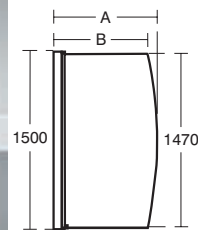

### SPECIFICATIONS

Model	Dim. A – Width (mm)	Dim. B – Width (mm)	Dim. D – Reach (mm)
Bow	875 – 895	795 – 815	782
Bow – with towel rail	875 – 895	795 – 815	782
Sail	875 – 895		785
Angle	795 – 815		702

**Ideal Standard (UK) Ltd**  
The Bathroom Works  
National Avenue  
Kingston Upon Hull  
HU5 4HS  
England