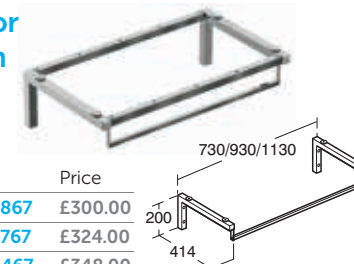

Strada bracket set for Worktop installation

Model	Ref.	Price
800mm w/towel holder	T783867	£300.00
1000mm w/towel holder	T783767	£324.00
1200mm w/towel holder	T784467	£348.00

Strada Legs