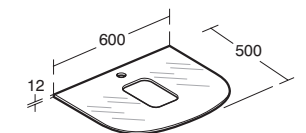

Model	Ref.	Price
600mm	T7866SA	£246.00

- Worktop for vessel [T0443](#)
- Thickness: 12mm
- White glass finish only
- To be used also in combination with bracket set as independent installation: [T783167](#) (600mm)
- Fully compatible with Dea vessels
- With tap hole cut for tall basin mixer
- Hardware included
- Compatible with units