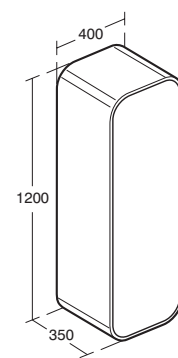

Model	Ref.	Price
Gloss Mid Grey	T7874S2	£709.16
Gloss Light Brown	T7874S3	£709.16
Gloss Blue	T7874S7	£709.16
Dark Larch	T7874S9	£709.16
Gloss White	T7874WG	£709.16

- Single door
- Opening system push to open
- 3 Glass Shelves, 1 central wooden shelf
- Reversible doors
- Hardware included