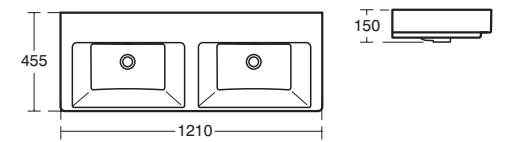

Model	Ref.	Price
One tap hole	K079101	£570.00