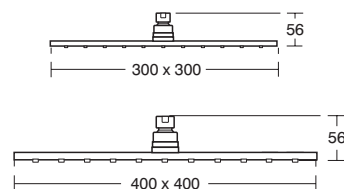

Archimodule Stick hand spray

Model	Ref.	Price
Stick hand spray	A1519AA	£54.12

- Single-function
- Connecting thread 1/2" male
- Chrome plated

Archimodule Idealrain rainshower

Model	Ref.	Price
Ø300mm	B9443AA	£328.40
Ø200mm	B9442AA	£127.98

- Connecting thread 1/2" male
- With ball joint
- Pivots through 10°
- Anti-limescale
- Chrome plated

Archimodule Idealrain rainshower

Model	Ref.	Price
300x300mm	B9844AA	£377.88
400x400mm	B9845AA	£510.46

- Connecting thread 1/2" female
- With ball joint
- Pivots through 10°
- Anti-limescale
- Chrome plated

Archimodule Wall connection 370mm

Model	Ref.	Price
Wall connection 370mm	A1524AA	£168.86

- Wall connection for shower head
- 1/2" male
- Includes fixing to universal unit without escutcheon
- Chrome plated

Archimodule Ceiling connector 150mm

Model	Ref.	Price
Ceiling connector 150mm	B9446AA	£45.72

- Ceiling connector for shower head 1/2" male
- Includes escutcheon
- Chrome plated

Archimodule Shower rail

Model	Ref.	Price
600mm	A1526AA	£282.80
900mm	A1528AA	£297.68
600mm with integrated wall elbow 1/2" male	A1527AA	£349.62
900mm with integrated wall elbow 1/2" male	A1529AA	£364.50

- Includes fixing to universal unit with rotating slider
- Without escutcheons
- Chrome plated

Archimodule Wall bracket for hand spray

Model	Ref.	Price
Wall bracket for hand spray	A1520AA	£56.83

- Includes fixing to universal unit
- Without escutcheon
- Chrome plated

Archimodule Wall elbow

Model	Ref.	Price
Wall elbow	A1521AA	£93.53

- Includes fixing to universal unit
- Includes backflow preventer
- DVGW approved as intrinsically safe [German Technical and Scientific Association for Gas and Water]
- Connecting thread 1/2" male without escutcheon
- Chrome plated

Archimodule Idealflex shower hose