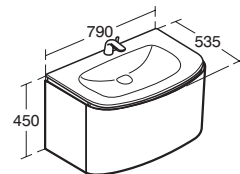

Dea Wall-hung WC

Model	Ref.	Price
Wall mounted WC bowl		
Gloss White	T329001	£408.00
Matt White	T329083	£489.60
Soft close seat and cover		
Gloss White	T676701	£144.00
Matt White	T676783	£172.80
Toilet seat and cover (Gloss White only)	T676601	£108.00
Conceala cistern		
6/4 litres flush	S362467	£97.82
Karisma dual flush plate	E4463AA	£81.84
Support frame	E006067	£147.12

Dea Wall-hung bidet

Model	Ref.	Price
Gloss White	T509801	£360.00
Matt White	T509883	£432.00

- Ceramic waste cover
- Completely hidden fixation with overflow

Dea Floor-standing bidet

Model	Ref.	Price
Gloss White	T509901	£276.00
Matt White	T509983	£331.20

- Ceramic waste cover – with overflow

Dea finishes

Dea Basin unit 1000mm

Model	Ref.	Price
Gloss Mid Grey	T7852S2	£1,080.00
Gloss Light Brown	T7852S3	£1,080.00
Gloss Blue	T7852S7	£1,080.00
Dark Larch	T7852S9	£1,080.00
Gloss White	T7852WG	£1,080.00

- Depth 535mm
- Drawer with soft closing
- Space saving siphon included.
- To be used in combination with Vanity 100cm and Vessel basins with appropriate worktop
- Drawer hardware and internal cabinetry in White
- Coloured antislip rubber drawer liner in 2 colours to combine: light grey and light brown

- Coloured removable transparent storage boxes in 2 colours to combine: light grey and light brown
- Internal shelf with adjustable dividers inside the curved drawer front, allowing for extra storage
- Integrated handle
- Wall-mounted installation
- Recessed rim at top of unit in different color combination depending of the colour unit

Dea Basin unit 800mm

Model	Ref.	Price
Gloss Mid Grey	T7851S2	£892.80
Gloss Light Brown	T7851S3	£892.80
Gloss Blue	T7851S7	£892.80
Dark Larch	T7851S9	£892.80
Gloss White	T7851WG	£892.80