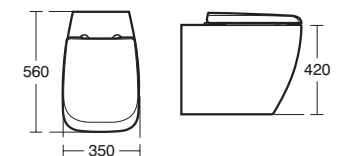

**Strada 'O'**  
Round vessel  
basin  
38cm

Model	Ref.	Price
No tap holes, includes fixing brackets	<b>E083201</b>	£167.24

**Strada**  
Back-to-wall  
bowl

Model	Ref.	Price
Back-to-wall WC bowl with horizontal outlet	<b>T324501</b>	£306.00
Seat and cover, slow close	<b>T634401</b>	£142.64
Conceala cistern 6/4 litres flush	<b>S362467</b>	£97.82
Karisma dual flush plate	<b>E4463AA</b>	£81.84