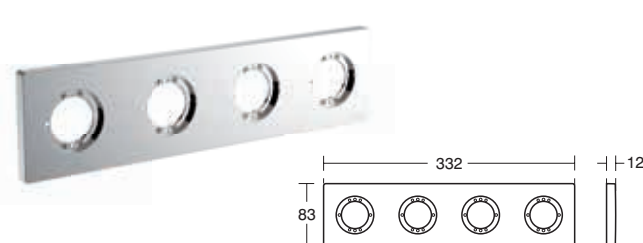

Archimodule 4 hole escutcheon