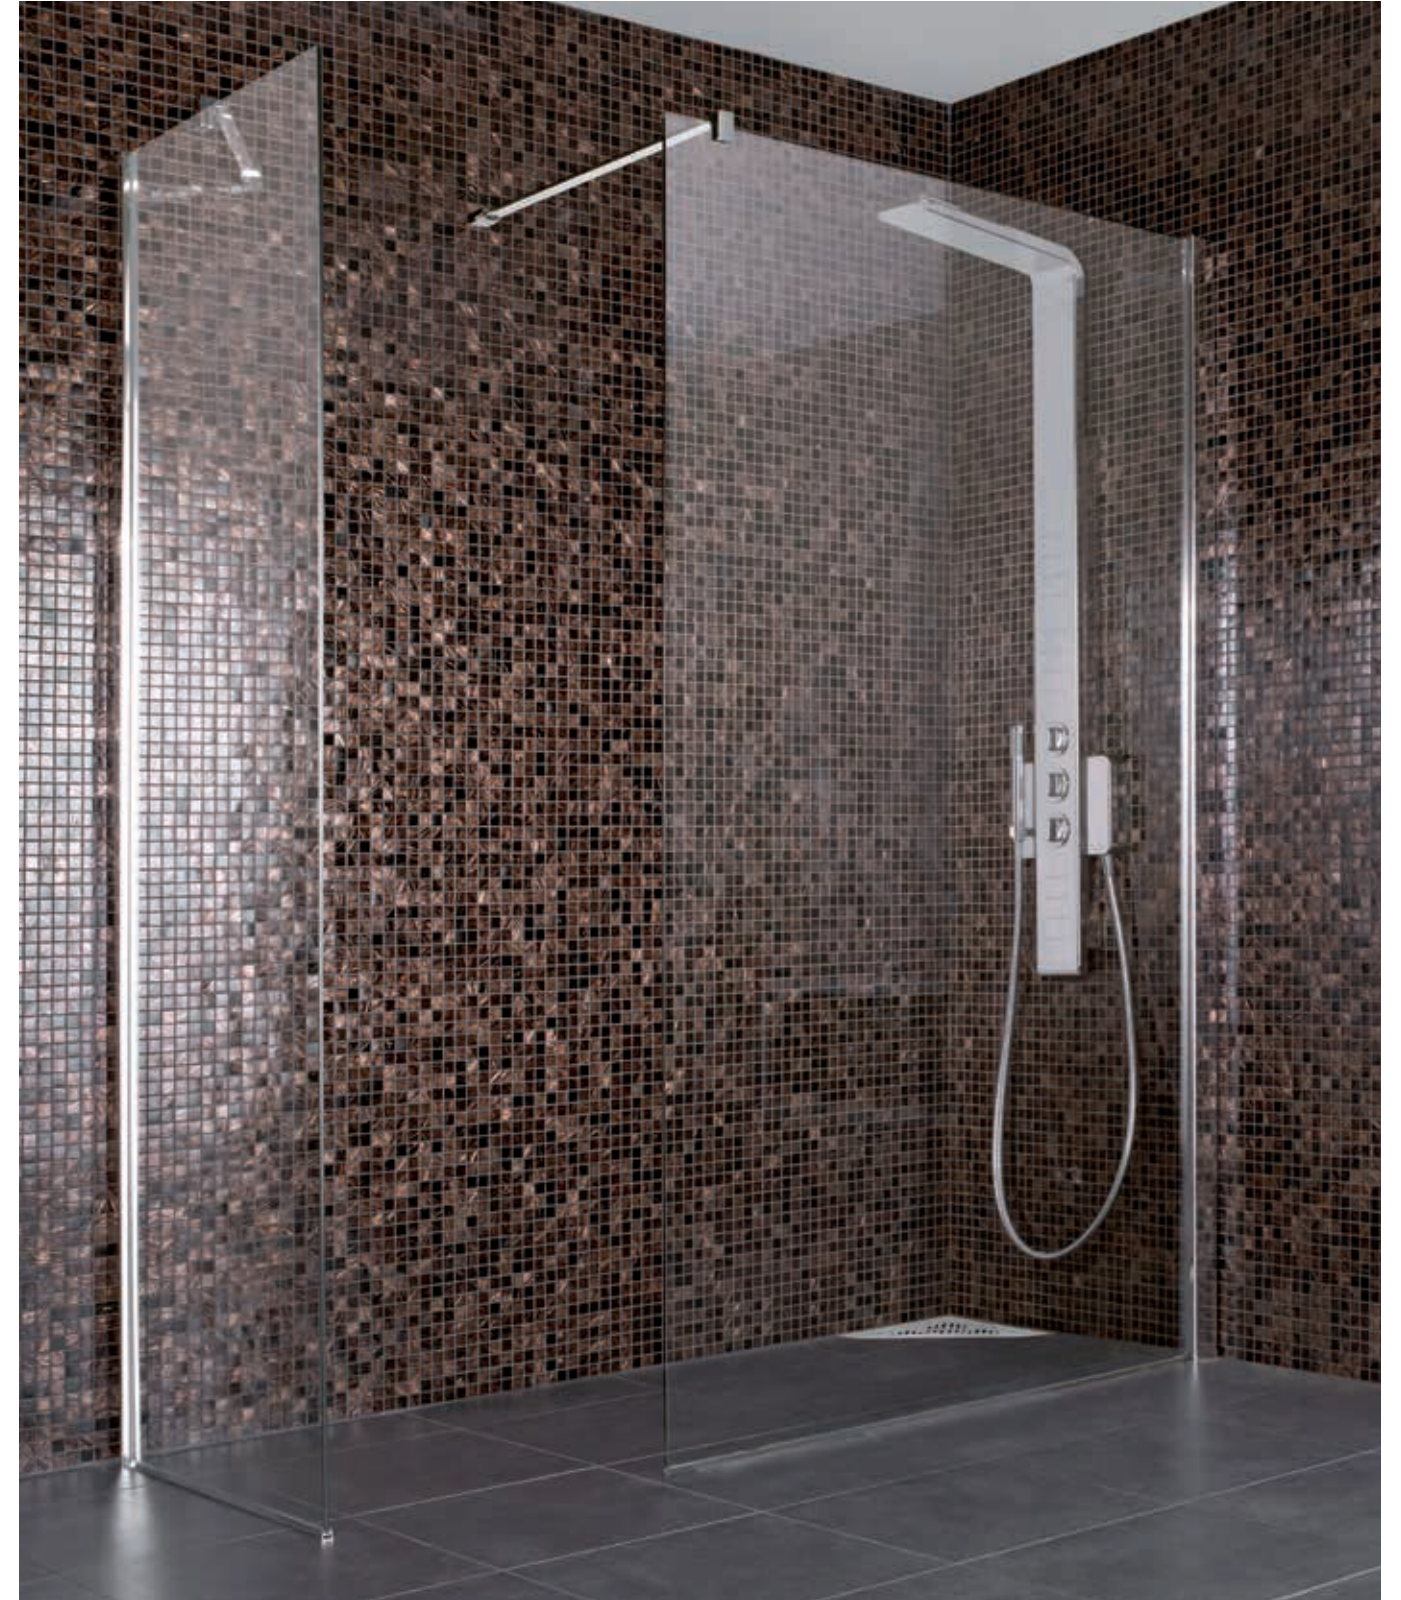

Sleek, minimal and confidently contemporary, our wide range of sensational Synergy wet room panels will guarantee a bathroom with wow factor. Sealing channels, refined brackets and concealed fixings are the secret to a seamless finish. And for maximum showering freedom, Synergy Dual Access is unparalleled.