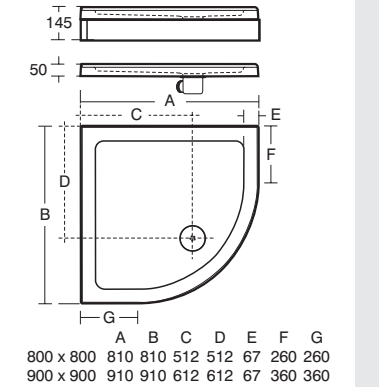

Model	Ref.	Price
800 quadrant upstand tray and waste	L512301	£169.51
900 quadrant upstand tray and waste	L512501	£182.54
Quadrant riser kit	L631001	£83.68
Flexible waste pipe	L630801	£10.86