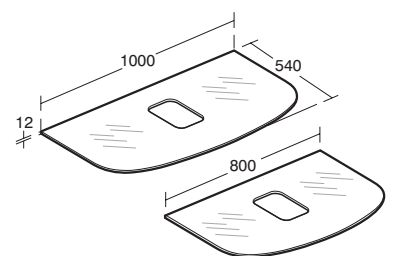

Dea Glass worktop 1000/800mm for vessel installation – without tap hole

Model	Ref.	Price
1000mm	T7871SA	£326.40
800mm	T7870SA	£276.00

- Worktop for vessel [T0443](#)
- Thickness: 12mm
- White glass finish only
- To be used also in combination with bracket set as independent installation: [T783768](#) (1000mm) or [T783867](#) (800mm)
- Fully compatible with Dea vessels
- Without tap hole fitting for built-in fitting
- Hardware included
- Compatible with units