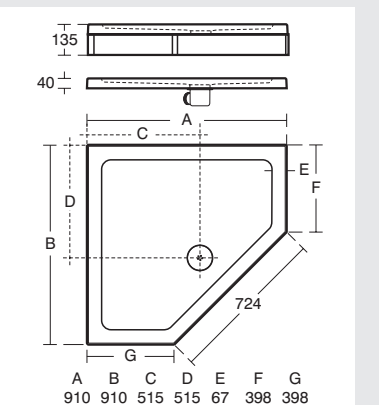

Model	Ref.	Price
900 Pentagon flat top tray and waste	L511101	£195.60
Adhesive upstand	LV69967	£48.68
1200 riser kit (for use with trays up to 1200)	L630901	£72.19
Flexible waste pipe	L630801	£10.86