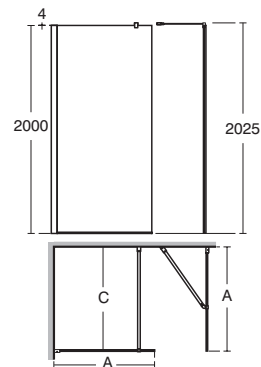

SPECIFICATIONS

Size/mm	Dim. A – Width (mm)	Dim. C – Width (mm)
700	638	650 – 994
760	698	650 – 994
800	738	650 – 994
900	838	650 – 994
1000	938	650 – 994
1200	1138	650 – 994
1400	1338	650 – 994
1600	1538	650 – 994

Installation: To create this configuration, order wetroom panel of choice for front, wetroom panel of choice for end, a straight bracing bracket and an angle bracing bracket.