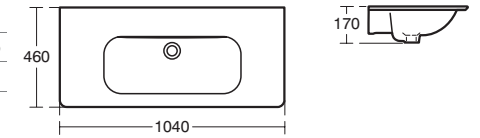

**Dea
Freestanding
double-ended
bath**

Model	Ref.	Price
1700 x 750mm	E306601	£1,320.00
1800 x 800mm	E306701	£1,500.00

- Including waste

**Dea
Double-ended
bath**

Model	Ref.	Price
170x75 double ended bath, no tap hole, inc waste	E313401	£462.00
170x75 double ended idealform plus+ bath, no tap hole, inc waste	E313201	£582.00
180x80 double ended idealform plus+ bath, no tap hole, inc waste	E313501	£606.00
170 corner front panel, RH	E313701	£216.00
180 corner front panel, RH	E313801	£240.00
180 corner front panel, LH	E314001	£240.00
170 corner front panel, LH	E313901	£216.00
170 alcove front panel	E314101	£144.00
180 alcove front panel	E314201	£156.00

SOFTMOOD

**Softmood
Washbasin
60cm**

Model	Ref.	Price
One tap hole	T055401	£178.85
Full pedestal	T422001	£96.31
Semi-pedestal	T422101	£103.19
Chrome bottle trap	E0079AA	£130.70

- Can also be installed with 1400mm basin unit [T7803](#), 100mm basin unit [T7802](#), 800mm basin unit [T7801](#) and 600mm basin unit [T7800](#)

**Softmood
Washbasin
55cm**

Model	Ref.	Price
One tap hole	T054101	£165.10
Full pedestal	T422001	£96.31
Semi-pedestal	T422101	£103.19
Chrome bottle trap	E0079AA	£130.70

**Softmood
Handrinse basin
45cm**

Model	Ref.	Price
One right hand tap hole	T055101	£108.92
Chrome bottle trap	E0079AA	£130.70

- Can also be installed with 405mm guest basin unit [T7804](#)

**Softmood
Semi-countertop
washbasin
55cm**

Model	Ref.	Price
One tap hole	T055301	£216.70

- Can also be installed with 650mm semi-countertop unit [T7818](#)

**Softmood
Vanity basin
104cm**

Model	Ref.	Price
One tap hole	T055901	£474.65
Chrome bottle trap	E0079AA	£130.70

- Can also be installed with 1000mm basin unit [T7802](#)

**Softmood
Vanity basin
84cm**

Model	Ref.	Price
One tap hole	T055801	£405.86
Chrome bottle trap	E0079AA	£130.70

- Can also be installed with 800mm basin unit [T7801](#)