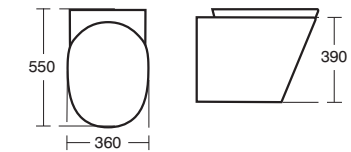

Model	Ref.	Price
Back-to-wall WC bowl with horizontal outlet	K311001	£458.18
Standard seat and cover	K704701	£139.01
Seat and cover, slow close	K706101	£184.33
Conceala cistern 6/4 litres flush	S362467	£97.82
Karisma dual flush plate	E4463AA	£81.84