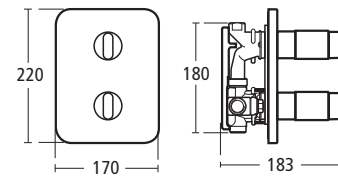

**Moments
Bath filler**

Model	Ref.	Price
Single lever one tap hole bath filler	A3921 AA	£427.52

**Moments
Bath shower mixer high pressure**

Model	Ref.	Price
Single lever built-in wall bath shower mixer – no spout or shower kit	A3916 AA	£463.14

**Moments
Shower valve**

Model	Ref.	Price
Single lever built-in manual shower valve – without shower kit	A3912 AA	£302.83

**Moments
Thermostatic shower mixer**

Model	Ref.	Price
Faceplate and handles for use with Trevi TT built-in shower mixer	A3918 AA	£267.20
TT built-in thermostatic shower valve – without faceplate or handles	A3969 NU	£235.78

**Moments
Bath shower mixer high pressure**

Model	Ref.	Price
Single lever exposed wall bath shower mixer – without shower kit	A3914 AA	£391.91

**Moments
Shower mixer**

Model	Ref.	Price
Single lever exposed manual shower valve – without shower kit	A3910 AA	£356.28

**Moments
Bath shower mixer**

Model	Ref.	Price
Dual control four tap hole bath shower mixer complete with diverter and shower kit – no spout	A3920 AA	£801.62
Multiplex Trio bath waste and Exofil overflow – working components	K7812 AA	£260.25
Multiplex Trio bath waste and Exofil overflow – operating handle and plug cover	A3922 AA	£106.89

Moments control valve and three-way diverter

Model	Ref.	Price
Built-in control valve – chrome handles	A4018 AA	£62.34
Built-in three-way diverter – chrome handles	A4019 AA	£60.05

Moments thermostatic built-in shower mixer

Model	Ref.	Price
Three-control, two-outlet bath shower mixer with faceplate, handles and two-way diverter to bath or shower	A5597 AA	£711.48
Three-control, three-outlet bath shower mixer with faceplate, handles and three-way diverter to bath	A5598 AA	£747.79

Moments Thermostatic shower column high pressure

Model	Ref.	Price
Shower column	K6190 AA	£1,754.88