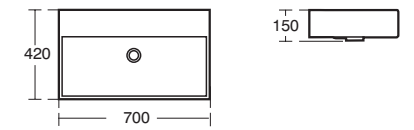

Softmood Curved LED light

Model	Ref.	Price
Can be fitted to the left or right	T782967	£227.09

- IP44 certified

Softmood 300mm/600mm/800mm Single towel rail

Model	Ref.	Price
300 x 60 x 35mm	A9136AA	£88.61
600 x 60 x 35mm	A9135AA	£106.63
800 x 60 x 35mm	A9134AA	£113.54

- Chrome

Softmood 460mm double towel rail

Model	Ref.	Price
Chrome	A9138AA	£130.16

- 79 x 492 x 35/62mm

Softmood 250mm hand towel rail

Model	Ref.	Price
Chrome	A9137AA	£76.16

- 250 x 60 x 35mm

Softmood toilet roll holder

Model	Ref.	Price
Chrome	A9142AA	£83.08

- 172 x 96 x 155mm

Softmood spare toilet roll holder

Model	Ref.	Price
Chrome	A9143AA	£74.77

- 172 x 96 x 35mm

Softmood Robe hook

Model	Ref.	Price
Chrome	A9145AA	£37.38

- 20 x 32 x 42mm

Softmood frosted glass soap dispenser and holder

Model	Ref.	Price
Chrome	A9140AA	£116.30

- 79 x 492 x 35/62mm

Softmood frosted glass tumbler and holder

Model	Ref.	Price
Chrome	A9139AA	£63.70

- 70 x 86 x 123mm

Softmood toilet brush and holder

Model	Ref.	Price
Chrome	A9144AA	£110.77

- 88 x 104 x 383mm

Softmood frosted glass soap dish and holder

Model	Ref.	Price
Chrome	A9141AA	£63.70

- 118 x 95 x 53mm

STRADA

Strada Countertop basin 70cm

Model	Ref.	Price
One tap hole	K078201	£230.03
Chrome bottle trap	E0079AA	£130.70

- Wall hung or countertop mounted.

Strada Countertop basin 60cm

Model	Ref.	Price
One tap hole	K077801	£201.26
No tap holes	K079701	£201.26
Chrome bottle trap	E0079AA	£130.70

- Wall hung or countertop mounted.

Strada Countertop basin 50cm

Model	Ref.	Price
One tap hole	K077701	£172.51
Chrome bottle trap	E0079AA	£130.70

- Wall hung or countertop mounted.

Strada Handrinse countertop basin 45cm

Model	Ref.	Price
One left hand tap hole	K081701	£156.00

- Wall hung or countertop mounted.

Strada Vessel countertop basin 60cm

Model	Ref.	Price
One tap hole Glazed Back	K078101	£276.00