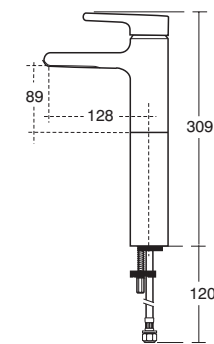

**Attitude
Tall basin mixer –
classic outlet**

Model	Ref.	Price
Single lever one tap hole tall basin mixer with classic outlet – without waste	A4755 AA	£333.50

- Supplied fitted with a 5 litres per minute eco flow regulator

**Attitude
Tall basin mixer –
waterfall outlet
high pressure**

Model	Ref.	Price
Single lever one tap hole tall basin mixer with waterfall outlet – without waste	A4756 AA	£333.50

- Supplied fitted with a removable 5 litres per minute eco flow regulator

**Attitude
Bidet mixer**

Model	Ref.	Price
Single lever one tap hole bidet mixer with pop-up waste	A4617 AA	£204.86

**Attitude
Bath filler**

Model	Ref.	Price
Single lever one tap hole bath filler	A4609 AA	£342.72

**Attitude
Thermostatic
bath shower mixer**

Model	Ref.	Price
Two tap hole thermostatic bath shower mixer complete with shower set	A4616 AA	£603.08

**Attitude
Thermostatic
built-in bath
shower mixer**

Model	Ref.	Price
Three-control two-outlet bath shower mixer with faceplate and handles	A5603 AA	£711.88
Three-control three-outlet bath shower mixer with faceplate and handles	A5604 AA	£749.79

**Attitude
Thermostatic
shower mixer**

Model	Ref.	Price
Faceplate and handles for use with TT shower valve	A4613 AA	£222.32
TT built-in thermostatic shower mixer – no faceplate or handles	A3969 NU	£235.78

- Supplied fitted with a 5 litres per minute eco flow regulator

MOMENTS

**Moments
Basin mixer**

Model	Ref.	Price
Single lever one tap hole standard basin mixer with pop-up waste	A3903 AA	£338.48
Single lever one tap hole standard basin mixer – without waste	A5565 AA	£320.17

**Moments
Handrinse
basin mixer**

Model	Ref.	Price
Single lever one tap hole handrinse basin mixer with pop-up waste	A3906 AA	£338.48
Single lever one tap hole handrinse basin mixer – without waste	A5566 AA	£320.17

**Moments
Bidet mixer
high pressure**