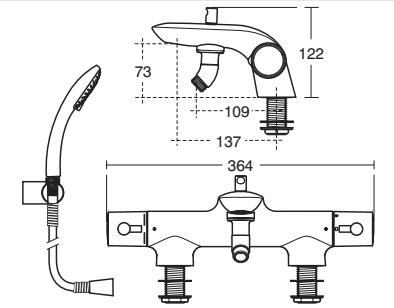

**Melange
Dual control
bath filler**

Model	Ref.	Price
Two tap hole	A6264AA	£278.10

**Melange
Bath shower
mixer**

Model	Ref.	Price
Dual control four tap hole bath shower mixer complete with retractable hand shower	A4335 AA	£580.09

**Melange
Bath shower
mixer**

Model	Ref.	Price
Single lever one tap hole bath shower mixer complete with retractable hand shower	A4278 AA	£522.72

**Melange
Bath shower
mixer**

Model	Ref.	Price
Dual control four tap hole bath shower mixer complete no spout	A6263AA	£431.36

**Melange
Freestanding
bath shower
mixer**

Model	Ref.	Price
No tap holes	A6120AA	£1,198.80
Mounting kit 1 for free standing bath shower mixer	A6133NU	£35.96

**Melange
Thermostatic
bath
shower
mixer**

Model	Ref.	Price
Two tap hole thermostatic bath shower mixer complete with shower set	A4284 AA	£670.12
• Supplied fitted with a 5 litres per minute eco flow regulator		

**Melange
Thermostatic
bath filler**

Model	Ref.	Price
Two tap hole thermostatic bath filler	A4283 AA	£504.53

**Melange
Thermostatic bath
shower mixer**

Model	Ref.	Price
Easybox slim UK	A6266AA	£412.82

**Melange
Thermostatic
shower**

Model	Ref.	Price
Easybox slim UK	A6265AA	£380.69

ATTITUDE

**Attitude
Basin mixer –
classic outlet**

Model	Ref.	Price
Single lever one tap hole standard basin mixer with classic outlet and pop-up waste	A4592 AA	£166.75
Single lever one tap hole standard basin mixer with classic outlet – without waste	A5535 AA	£156.02
• Supplied fitted with a 5 litres per minute eco flow regulator		

**Attitude
Basin mixer –
waterfall outlet
high pressure**