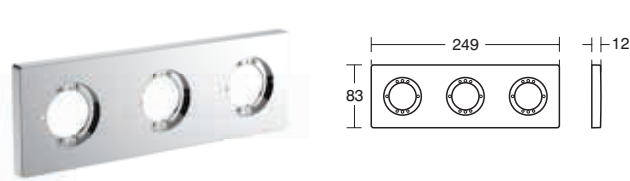

Archimodule 3 hole escutcheon