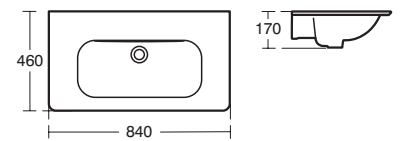

**Dea
Freestanding
double-ended
bath**

Model	Ref.	Price
1700 x 750mm	E306601	£1,320.00
1800 x 800mm	E306701	£1,500.00

- Including waste

**Dea
Double-ended
bath**

Model	Ref.	Price
170x75 double ended bath, no tap hole, inc waste	E313401	£462.00
170x75 double ended idealform plus+ bath, no tap hole, inc waste	E313201	£582.00
180x80 double ended idealform plus+ bath, no tap hole, inc waste	E313501	£606.00
170 corner front panel, RH	E313701	£216.00
180 corner front panel, RH	E313801	£240.00
180 corner front panel, LH	E314001	£240.00
170 corner front panel, LH	E313901	£216.00
170 alcove front panel	E314101	£144.00
180 alcove front panel	E314201	£156.00

SOFTMOOD

**Softmood
Washbasin
60cm**

Model	Ref.	Price
One tap hole	T055401	£178.85
Full pedestal	T422001	£96.31
Semi-pedestal	T422101	£103.19
Chrome bottle trap	E0079AA	£130.70

- Can also be installed with 1400mm basin unit [T7803](#), 100mm basin unit [T7802](#), 800mm basin unit [T7801](#) and 600mm basin unit [T7800](#)

**Softmood
Washbasin
55cm**

Model	Ref.	Price
One tap hole	T054101	£165.10
Full pedestal	T422001	£96.31
Semi-pedestal	T422101	£103.19
Chrome bottle trap	E0079AA	£130.70

**Softmood
Handrinse basin
45cm**

Model	Ref.	Price
One right hand tap hole	T055101	£108.92
Chrome bottle trap	E0079AA	£130.70

- Can also be installed with 405mm guest basin unit [T7804](#)

**Softmood
Semi-countertop
washbasin
55cm**

Model	Ref.	Price
One tap hole	T055301	£216.70

- Can also be installed with 650mm semi-countertop unit [T7818](#)

**Softmood
Vanity basin
104cm**

Model	Ref.	Price
One tap hole	T055901	£474.65
Chrome bottle trap	E0079AA	£130.70

- Can also be installed with 1000mm basin unit [T7802](#)

**Softmood
Vanity basin
84cm**

Model	Ref.	Price
One tap hole	T055801	£405.86
Chrome bottle trap	E0079AA	£130.70

- Can also be installed with 800mm basin unit [T7801](#)