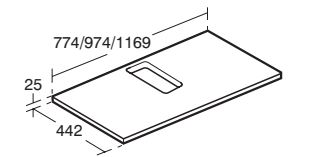

Strada Wall mounted WC bowl

Model	Ref.	Price
Wall mounted WC bowl with horizontal outlet	T324401	£360.00
Seat and cover slow close	T634401	£142.64
Conceala cistern 6/4 litres flush	S362467	£97.82
Karisma dual flush plate	E4463AA	£81.84
Support frame	E006067	£147.12

Strada Rectangular bath

Model	Ref.	Price
170 x 70cm, Idealform, NTH	E268101	£344.40
170 x 75cm, Idealform, NTH	E268201	£356.40
170 x 70cm, Idealform Plus+, NTH	E268501	£464.40
170 x 75cm, Idealform Plus+, NTH	E268601	£476.40
Hilux 170cm front panel	E268901	£144.00
Hilux 70cm end panel	E269101	£66.00
Hilux 75cm end panel	E269201	£72.00

Available Autumn 2014

Strada Double ended bath

Model	Ref.	Price
170 x 75cm, Idealform, NTH	E268301	£356.40
180 x 80cm, Idealform, NTH	E268401	£392.40
170 x 75cm, Idealform Plus+, NTH	E268701	£476.40
180 x 80cm, Idealform Plus+, NTH	E268801	£512.40
Hilux 170cm front panel	E268901	£144.00
Hilux 180cm front panel	E269001	£156.00
Hilux 75cm end panel	E269201	£72.00
Hilux 80cm end panel	E269301	£78.00

Available Autumn 2014

Strada finishes

Strada Wall-mounted basin storage unit one drawer

Model	Ref.	Price
500mm, + worktop White Gloss	K2722WG	£571.08
500mm, + worktop Grey Gloss	K2452WH	£571.08
600mm, + worktop White Gloss	K2723WG	£610.02
600mm, + worktop Grey Gloss	K2453WH	£610.02

Strada Wall-mounted basin storage unit two drawer

Model	Ref.	Price
700mm, + worktop White Gloss	K2724WG	£681.41
700mm, + worktop Grey Gloss	K2455WH	£681.41

Strada Wall mounted combination storage unit

Model	Ref.	Price
1050mm + worktop White Gloss – left hand	K2727WG	£1,056.00
1050mm + worktop Grey Gloss – left hand	K2458WH	£1,056.00
1050mm + worktop White Gloss – right hand	K2728WG	£1,056.00
1050mm + worktop Grey Gloss – right hand	K2459WH	£1,056.00

• 700mm 2 drawer unit + 350mm 1 door unit