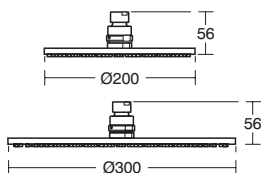

Archimodule Stick hand spray

Model	Ref.	Price
Stick hand spray	A1519AA	£54.12

- Single-function
- Connecting thread 1/2" male
- Chrome plated

Archimodule Idealrain rainshower

Model	Ref.	Price
Ø300mm	B9443AA	£328.40
Ø200mm	B9442AA	£127.98

- Connecting thread 1/2" male
- With ball joint
- Pivots through 10°
- Anti-limescale
- Chrome plated

Archimodule Idealrain rainshower

Model	Ref.	Price
300x300mm	B9844AA	£377.88
400x400mm	B9845AA	£510.46

- Connecting thread 1/2" female
- With ball joint
- Pivots through 10°
- Anti-limescale
- Chrome plated

Archimodule Wall connection 370mm

Model	Ref.	Price
Wall connection 370mm	A1524AA	£168.86

- Wall connection for shower head
- 1/2" male
- Includes fixing to universal unit without escutcheon
- Chrome plated

Archimodule Ceiling connector 150mm

Model	Ref.	Price
Ceiling connector 150mm	B9446AA	£45.72

- Ceiling connector for shower head 1/2" male
- Includes escutcheon
- Chrome plated

Archimodule Shower rail

Model	Ref.	Price
600mm	A1526AA	£282.80
900mm	A1528AA	£297.68
600mm with integrated wall elbow 1/2" male	A1527AA	£349.62
900mm with integrated wall elbow 1/2" male	A1529AA	£364.50

- Includes fixing to universal unit with rotating slider
- Without escutcheons
- Chrome plated

Archimodule Wall bracket for hand spray

Model	Ref.	Price
Wall bracket for hand spray	A1520AA	£56.83

- Includes fixing to universal unit
- Without escutcheon
- Chrome plated

Archimodule Wall elbow

Model	Ref.	Price
Wall elbow	A1521AA	£93.53

- Includes fixing to universal unit
- Includes backflow preventer
- DVGW approved as intrinsically safe [German Technical and Scientific Association for Gas and Water]
- Connecting thread 1/2" male without escutcheon
- Chrome plated

Archimodule Idealflex shower hose