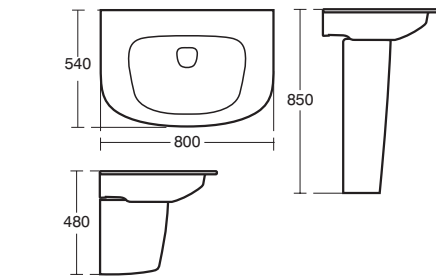

Model	Ref.	Price
Gloss White	T044701	£432.00
Matt White	T044783	£518.40

- Ceramic waste cover
- With hidden overflow system – Idealflow
- With tap hole – fully glazed (except wall side)
- To be wall-mounted with pedestal [T4236](#) or semi-pedestal [T4237](#) or to be mounted in combination with furniture basin unit [T7851](#)