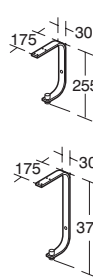

Dea
Glass worktop 600mm
for vessel installation
– without tap hole

Model	Ref.	Price
600mm	T7869SA	£246.00

- Worktop for vessel T0443
- Thickness: 12mm
- White glass finish only
- To be used also in combination with bracket set as independent installation: [T783167](#)
- Fully compatible with Dea vessels
- Without tap hole fitting for built-in fitting
- Hardware included
- Compatible with units

Dea
Glass worktop 1000/800mm
for basin installation
– without tap hole

Model	Ref.	Price
1000mm	T7880SA	£326.40
800mm	T7879SA	£276.00

- Worktop for basin T0445
- Thickness: 12mm
- White glass finish only
- To be used also in combination with bracket set as independent installation: [T783768](#) (1000mm) or [T783867](#) (800mm)
- Fully compatible with Dea vessels
- Without tap hole - for use with vessel basin with tap deck
- Hardware included
- Compatible with units

Dea
bracket set for
worktop installation

Model	Ref.	Price
600mm w/towel holder	T783167	£300.45
800mm w/towel holder	T783867	£326.58
1000mm w/towel holder	T783767	£352.70

Dea
Legs

Model	Ref.	Price
Individual rounded leg for vanity installation	T787567	£58.20
Individual rounded leg for vessel installation	T787267	£58.20

Dea
400mm

Model	Ref.	Price
Gloss Mid Grey	T7873S2	£787.95
Gloss Light Brown	T7873S3	£787.95
Gloss Blue	T7873S7	£787.95
Dark Larch	T7873S9	£787.95
Gloss White	T7873WG	£787.95

- Single door
- Opening system push to open
- 4 Glass Shelves, 1 central wooden shelf.
- Reversible doors
- Hardware included

Dea
½ Column

Model	Ref.	Price
Gloss Mid Grey	T7874S2	£709.16
Gloss Light Brown	T7874S3	£709.16
Gloss Blue	T7874S7	£709.16
Dark Larch	T7874S9	£709.16
Gloss White	T7874WG	£709.16

- Single door
- Opening system push to open
- 3 Glass Shelves, 1 central wooden shelf
- Reversible doors
- Hardware included