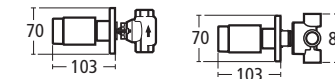

Moments control valve and three-way diverter

Model	Ref.	Price
Built-in control valve – chrome handles	A4018 AA	£62.34
Built-in three-way diverter – chrome handles	A4019 AA	£60.05