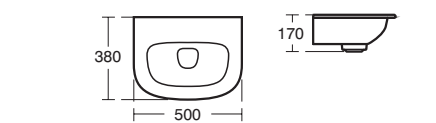

Model	Ref.	Price
Gloss White	T044901	£174.00
Matt White	T044983	£208.80

- Ceramic waste cover
- With hidden overflow system – Idealflow
- With tap hole – fully glazed (except wall side)
- To be wall-mounted or to be mounted in combination with furniture basin unit [T7853](#)