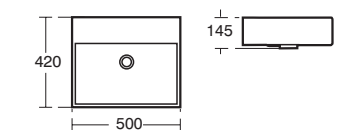

Softmood Curved LED light

Model	Ref.	Price
Can be fitted to the left or right	T782967	£227.09

- IP44 certified

Softmood 300mm/600mm/800mm Single towel rail

Model	Ref.	Price
300 x 60 x 35mm	A9136AA	£88.61
600 x 60 x 35mm	A9135AA	£106.63
800 x 60 x 35mm	A9134AA	£113.54

- Chrome

Softmood 460mm double towel rail

Model	Ref.	Price
Chrome	A9138AA	£130.16

- 79 x 492 x 35/62mm

Softmood 250mm hand towel rail

Model	Ref.	Price
Chrome	A9137AA	£76.16

- 250 x 60 x 35mm

Softmood toilet roll holder

Model	Ref.	Price
Chrome	A9142AA	£83.08

- 172 x 96 x 155mm

Softmood spare toilet roll holder

Model	Ref.	Price
Chrome	A9143AA	£74.77

- 172 x 96 x 35mm

Softmood Robe hook

Model	Ref.	Price
Chrome	A9145AA	£37.38

- 20 x 32 x 42mm

Softmood frosted glass soap dispenser and holder

Model	Ref.	Price
Chrome	A9140AA	£116.30

- 79 x 492 x 35/62mm

Softmood frosted glass tumbler and holder

Model	Ref.	Price
Chrome	A9139AA	£63.70

- 70 x 86 x 123mm

Softmood toilet brush and holder

Model	Ref.	Price
Chrome	A9144AA	£110.77

- 88 x 104 x 383mm

Softmood frosted glass soap dish and holder

Model	Ref.	Price
Chrome	A9141AA	£63.70

- 118 x 95 x 53mm

STRADA

Strada Countertop basin 70cm

Model	Ref.	Price
One tap hole	K078201	£230.03
Chrome bottle trap	E0079AA	£130.70

- Wall hung or countertop mounted.

Strada Countertop basin 60cm

Model	Ref.	Price
One tap hole	K077801	£201.26
No tap holes	K079701	£201.26
Chrome bottle trap	E0079AA	£130.70

- Wall hung or countertop mounted.

Strada Countertop basin 50cm

Model	Ref.	Price
One tap hole	K077701	£172.51
Chrome bottle trap	E0079AA	£130.70

- Wall hung or countertop mounted.

Strada Handrinse countertop basin 45cm

Model	Ref.	Price
One left hand tap hole	K081701	£156.00

- Wall hung or countertop mounted.

Strada Vessel countertop basin 60cm

Model	Ref.	Price
One tap hole Glazed Back	K078101	£276.00