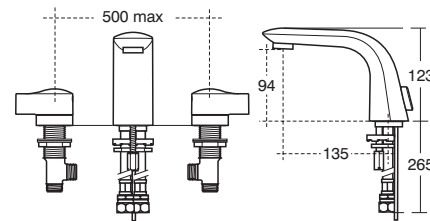

Model	Ref.	Price
Dual control three tap hole basin mixer with pop-up waste	A4289 AA	£545.77

- Supplied fitted with a 5 litres per minute eco flow regulator