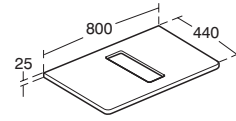

Softmood 800mm worktop for 60cm vessel basin

Model	Ref.	Price
800mm worktop for 800mm basin unit T7802, vessel basin T056101	T7810--	£151.27

- Can also be installed with bracket set with towel holder **T783867** and 60cm vessel basin **T056101** see pages 141 and 129

Softmood 600mm worktop for 60cm vessel basin

Model	Ref.	Price
600mm worktop for 600mm basin unit T7800, vessel basin T056101	T7809--	£121.02

- Can also be installed with bracket set with towel holder **T783167** and 60cm vessel basin **T056101** see pages 126 and 129

Softmood 1400mm worktop for 55cm vessel basins

Model	Ref.	Price
1400mm worktop for 1400mm basin unit T7803, vessel basin T056001	T7816--	£242.04

- Can also be installed with bracket set with towel holder **T783267** and 2 x 55cm vessel basin **T056001** see pages 135 and 129

Softmood 1000mm worktop for 55cm vessel basin

Model	Ref.	Price
1000mm worktop for 1000mm basin unit T7802, vessel basin T056001	T7815--	£181.52

- Can also be installed with bracket set with towel holder **T783767** and 55cm vessel basin **T056001** see pages 141 and 129

Softmood 800mm worktop for 55cm vessel basin

Model	Ref.	Price
800mm worktop for 800mm basin unit T7802, vessel basin T056001	T7814--	£151.27

- Can also be installed with bracket set with towel holder **T783867** and 55cm vessel basin **T056001** see pages 141 and 129

Softmood 600mm worktop for 55cm vessel basin

Model	Ref.	Price
600mm worktop for 600mm basin unit T7800, vessel basin T056001	T7813--	£121.02

- Can also be installed with bracket set with towel holder **T783167** and 55cm vessel basin **T056001** see pages 126 and 129

Softmood 650mm worktop for semi-countertop and WC unit

Model	Ref.	Price
650mm worktop for 650mm semi-countertop unit T7818-- and 650mm WC unit	T7839--	£103.84

Softmood 1300mm worktop for semi-countertop and WC unit