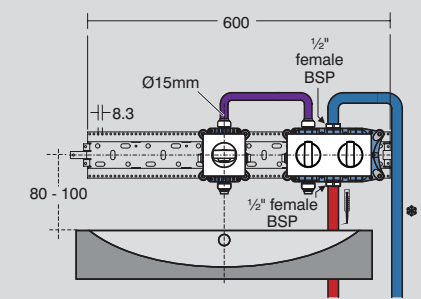

WASHBASIN ELEGANT

Module list

- 1x **A1500NU** built-in thermostat unit
- 1x **A1501NU** built-in universal unit
- 1x **A1504AA** 1 hole escutcheon 83 x 83mm
- 1x **A1505AA** 2 hole escutcheon 83 x 166mm
- 1x **A1511AA** flow control, bath or basin
- 1x **A1512AA** temperature control
- 1x **A1513AA** wall spout