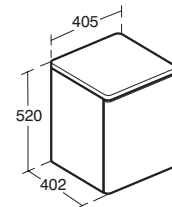

Softmood Wall-hung basin unit 600mm

Model	Ref.	Price
With 2 drawers	T7800--	£680.74

- For use with 84cm vanity basin [T055801](#), 60cm basin [T055401](#), 60cm vessel basin [T056101](#) and 55cm vessel basin [T056001](#). Worktop to be ordered separately.

Softmood Column unit with 2 doors

Model	Ref.	Price
With 2 right hand doors	T7817--	£668.42
With 2 left hand doors	T7836	£668.42

- Wall-hung, 3 internal adjustable glass shelves (4 upper, 1 lower), integrated chrome plated bar, door thickness 25mm.

Softmood Semi-countertop basin unit 650mm

Model	Ref.	Price
With 2 doors and internal shelf	T7818--	£519.17

- For use with 55cm semi-countertop basin [T055301](#). Worktop [T7839--](#) to be ordered separately.

Softmood 1400mm worktop for 60cm washbasins

Model	Ref.	Price
1400mm worktop for 1400mm basin unit	T7808--	£242.04
or bracket set with towel holder	T783267	

- Can also be installed with bracket set with towel holders [T783267](#) and 2 x 60cm basins [T055401](#) see pages 135 and 128

Softmood Guest basin unit 405mm

Model	Ref.	Price
With 1 door	T7804--	£317.99

- For use with 45cm handrinse basin [T055101](#). Worktop not required.

Softmood 1000mm worktop for 60cm washbasin

Model	Ref.	Price
1000mm worktop for 1000mm basin unit	T7807--	£181.52
	T7802	

- Can also be installed with bracket set with towel holder [T783767](#) and 60cm basin [T055401](#) see pages 135 and 128

Softmood WC unit 650mm

Model	Ref.	Price
650 x 320mm WC unit	T7819--	£545.12

- Includes pre-fitted dual flush cistern and push button. Removable panel for maintenance. Can be used with back-to-wall WC [T321601](#) or Wall-hung WC [T322601](#). Worktop [T7839--](#) to be ordered separately. Wall-hung pan brackets [E0600](#) must be used for wall-hung pan

Softmood 800mm worktop for 60cm washbasin

Model	Ref.	Price
800mm worktop for 800mm basin unit	T7806--	£151.27
	T7801