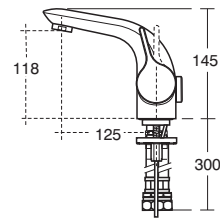

Model	Ref.	Price
Single lever one tap hole standard basin mixer with pop-up waste	A4261 AA	£282.67
Single lever one tap hole standard basin mixer – without waste	A5399 AA	£269.98

- Supplied fitted with a 5 litres per minute eco flow regulator