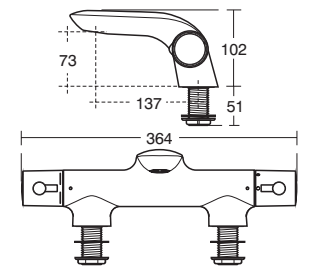

**Melange
Dual control
bath filler**

Model	Ref.	Price
Two tap hole	A6264AA	£278.10

**Melange
Bath shower
mixer**

Model	Ref.	Price
Dual control four tap hole bath shower mixer complete with retractable hand shower	A4335 AA	£580.09

**Melange
Bath shower
mixer**

Model	Ref.	Price
Single lever one tap hole bath shower mixer complete with retractable hand shower	A4278 AA	£522.72

**Melange
Bath shower
mixer**

Model	Ref.	Price
Dual control four tap hole bath shower mixer complete no spout	A6263AA	£431.36

**Melange
Freestanding
bath shower
mixer**

Model	Ref.	Price
No tap holes	A6120AA	£1,198.80
Mounting kit 1 for free standing bath shower mixer	A6133NU	£35.96

**Melange
Thermostatic
bath
shower
mixer**

Model	Ref.	Price
Two tap hole thermostatic bath shower mixer complete with shower set	A4284 AA	£670.12
• Supplied fitted with a 5 litres per minute eco flow regulator		

**Melange
Thermostatic
bath filler**

Model	Ref.	Price
Two tap hole thermostatic bath filler	A4283 AA	£504.53

**Melange
Thermostatic bath
shower mixer**

Model	Ref.	Price
Easybox slim UK	A6266AA	£412.82

**Melange
Thermostatic
shower**

Model	Ref.	Price
Easybox slim UK	A6265AA	£380.69

ATTITUDE

**Attitude
Basin mixer –
classic outlet**

Model	Ref.	Price
Single lever one tap hole standard basin mixer with classic outlet and pop-up waste	A4592 AA	£166.75
Single lever one tap hole standard basin mixer with classic outlet – without waste	A5535 AA	£156.02
• Supplied fitted with a 5 litres per minute eco flow regulator		

**Attitude
Basin mixer –
waterfall outlet
high pressure**