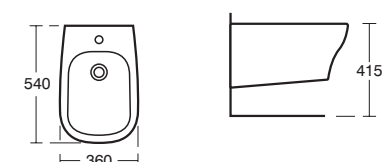

Model	Ref.	Price
One tap hole	T519301	£357.70
Support frame	E006067	£147.12