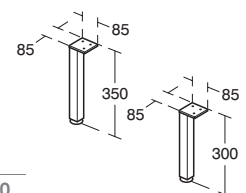

Model	Ref.	Price
300mm for basin and vessel installation	T784567	£45.60
350mm for vanity installation	T784667	£45.60