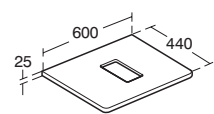

Softmood 800mm worktop for 60cm vessel basin

Model	Ref.	Price
800mm worktop for 800mm basin unit T7802, vessel basin T056101	T7810--	£151.27

- Can also be installed with bracket set with towel holder **T783867** and 60cm vessel basin **T056101** see pages 141 and 129

Softmood 600mm worktop for 60cm vessel basin

Model	Ref.	Price
600mm worktop for 600mm basin unit T7800, vessel basin T056101	T7809--	£121.02

- Can also be installed with bracket set with towel holder **T783167** and 60cm vessel basin **T056101** see pages 126 and 129

Softmood 1400mm worktop for 55cm vessel basins

Model	Ref.	Price
1400mm worktop for 1400mm basin unit T7803, vessel basin T056001	T7816--	£242.04

- Can also be installed with bracket set with towel holder **T783267** and 2 x 55cm vessel basin **T056001** see pages 135 and 129

Softmood 1000mm worktop for 55cm vessel basin

Model	Ref.	Price
1000mm worktop for 1000mm basin unit T7802, vessel basin T056001	T7815--	£181.52

- Can also be installed with bracket set with towel holder **T783767** and 55cm vessel basin **T056001** see pages 141 and 129

Softmood 800mm worktop for 55cm vessel basin

Model	Ref.	Price
800mm worktop for 800mm basin unit T7802, vessel basin T056001	T7814--	£151.27

- Can also be installed with bracket set with towel holder **T783867** and 55cm vessel basin **T056001** see pages 141 and 129

Softmood 600mm worktop for 55cm vessel basin

Model	Ref.	Price
600mm worktop for 600mm basin unit T7800, vessel basin T056001	T7813--	£121.02

- Can also be installed with bracket set with towel holder **T783167** and 55cm vessel basin **T056001** see pages 126 and 129

Softmood 650mm worktop for semi-countertop and WC unit

Model	Ref.	Price
650mm worktop for 650mm semi-countertop unit T7818-- and 650mm WC unit	T7839--	£103.84

Softmood 1300mm worktop for semi-countertop and WC unit