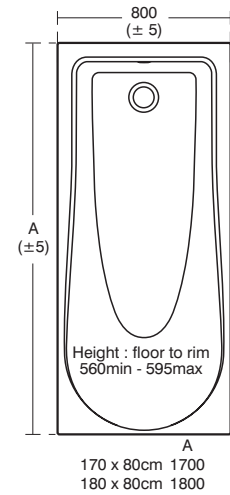

Tonic Wall-mounted bidet

Model	Ref.	Price
One tap hole	K5050	£389.88
Support frame	E006067	£147.12

Tonic Back-to-wall bidet

Model	Ref.	Price
One tap hole	K506001	£458.18

Tonic Bath

Model	Ref.	Price
180 x 80cm Idealform	K606001	£623.17
180cm front bath panel	E016701	£192.89
80cm end bath panel	E016501	£113.98
170 x 80cm Idealform bath	K616201	£573.97
170cm front bath panel	E016401	£192.89
80cm end bath panel	E016501	£113.98
90mm bath pop-up waste	E5836 AA	£122.74

Tonic Corner bath 140cm

Model	Ref.	Price
Offset corner bath	K606101	£672.37
90mm bath pop-up waste	E5836 AA	£122.74

Tonic Guest finishes

Tonic Guest Central unit

Model	Ref.	Price
50cm central basin height: 850mm	K070501	£149.82
48cm central mirror with lamp fitting, and integrated basin mixer	N1070 AA	£489.66
48cm central basin cabinet Beech veneer, Grey, Gloss Black or Dark Oak effect	K2189--	£311.16

Also available:
• Chrome bottle [E0079 AA](#), Soap dispenser [N1072 AA](#), Side glass shelf [N1073 AA](#), Toilet roll holder [N1074 MY](#), Side hook [N1075 AA](#), 48cm central mirror with lamp only [N1067 AA](#)

Tonic Guest Central unit

Model	Ref.	Price
60cm left-hand basin, height floor to rim: 850mm	K070301	£162.48
46cm right-hand mirror with lamp and fitting, and integrated basin mixer	N1069 AA	£489.66
48cm right/left-hand basin cabinet Beech veneer, Grey, Gloss Black or Dark Oak effect	K2190--	£346.96

Also available:
• Chrome bottle trap waste [E0079 AA](#), Soap dispenser [N1072 AA](#), Side glass shelf [N1073 AA](#), Toilet roll holder [N1074 MY](#), Side hook [N1075 AA](#), 46cm right-hand mirror with lamp only [N1066 AA](#)

Tonic Guest Right-hand unit