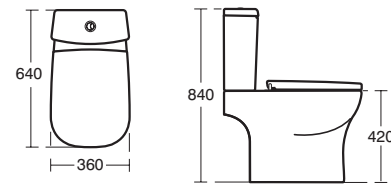

Model	Ref.	Price
Close coupled WC pan, horizontal outlet	T325301	£275.16
Close coupled cistern with dual flush 6/4 litres	E400901	£213.24
Toilet seat and cover	T639101	£103.19
Soft close toilet seat and cover	T639201	£134.14