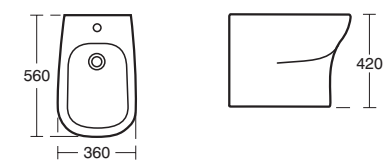

Model	Ref.	Price
One tap hole	T519201	£254.52