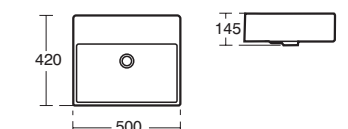

Softmood Curved LED light

Model	Ref.	Price
Can be fitted to the left or right	T782967	£227.09

- IP44 certified

Softmood 300mm/600mm/800mm Single towel rail

Model	Ref.	Price
300 x 60 x 35mm	A9136AA	£88.61
600 x 60 x 35mm	A9135AA	£106.63
800 x 60 x 35mm	A9134AA	£113.54

- Chrome

Softmood 460mm double towel rail

Model	Ref.	Price
Chrome	A9138AA	£130.16

- 79 x 492 x 35/62mm

Softmood 250mm hand towel rail

Model	Ref.	Price
Chrome	A9137AA	£76.16

- 250 x 60 x 35mm

Softmood toilet roll holder

Model	Ref.	Price
Chrome	A9142AA	£83.08

- 172 x 96 x 155mm

Softmood spare toilet roll holder

Model	Ref.	Price
Chrome	A9143AA	£74.77

- 172 x 96 x 35mm

Softmood Robe hook

Model	Ref.	Price
Chrome	A9145AA	£37.38

- 20 x 32 x 42mm

Softmood frosted glass soap dispenser and holder

Model	Ref.	Price
Chrome	A9140AA	£116.30

- 79 x 492 x 35/62mm

Softmood frosted glass tumbler and holder

Model	Ref.	Price
Chrome	A9139AA	£63.70

- 70 x 86 x 123mm

Softmood toilet brush and holder

Model	Ref.	Price
Chrome	A9144AA	£110.77

- 88 x 104 x 383mm

Softmood frosted glass soap dish and holder

Model	Ref.	Price
Chrome	A9141AA	£63.70

- 118 x 95 x 53mm

STRADA

Strada Countertop basin 70cm

Model	Ref.	Price
One tap hole	K078201	£230.03
Chrome bottle trap	E0079AA	£130.70

- Wall hung or countertop mounted.

Strada Countertop basin 60cm

Model	Ref.	Price
One tap hole	K077801	£201.26
No tap holes	K079701	£201.26
Chrome bottle trap	E0079AA	£130.70

- Wall hung or countertop mounted.

Strada Countertop basin 50cm

Model	Ref.	Price
One tap hole	K077701	£172.51
Chrome bottle trap	E0079AA	£130.70

- Wall hung or countertop mounted.

Strada Handrinse countertop basin 45cm

Model	Ref.	Price
One left hand tap hole	K081701	£156.00

- Wall hung or countertop mounted.

Strada Vessel countertop basin 60cm

Model	Ref.	Price
One tap hole Glazed Back	K078101	£276.00