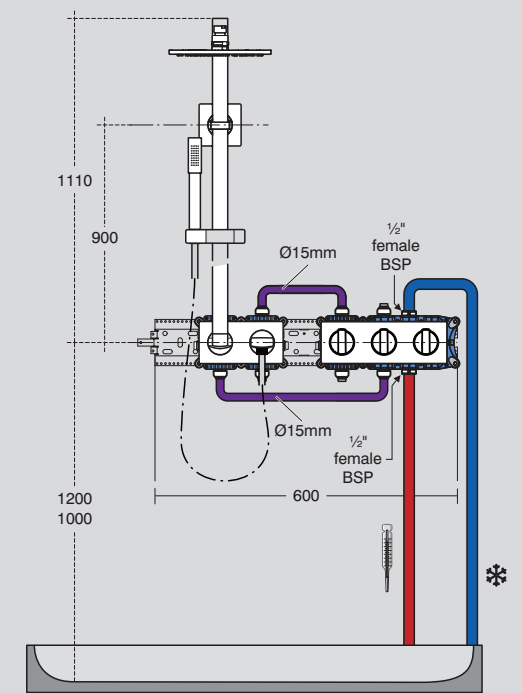

SHOWERS ELEGANT

Module list

- 1x **A1500NU** built-in thermostat unit
- 4x **A1501NU** built-in universal unit
- 1x **A1503NU** mounting rail 600mm
- 1x **A1504AA** 1 hole escutcheon 83 x 83mm
- 1x **A1505AA** 2 hole escutcheon 83 x 166mm
- 1x **A1506AA** 3 hole escutcheon 83 x 249mm
- 1x **A1508AA** flow control, handspray
- 1x **A1509AA** flow control, rainshower
- 1x **A1512AA** temperature control
- 1x **A3306AA** Idealflex shower hose 1.25m
- 1x **A1519AA** stick handspray
- 1x **A1520AA** wall bracket for handspray
- 1x **A1521AA** wall elbow, flush-mounted
- 1x **B9443AA** Idealrain rainshower 300mm
- 1x **A1524AA** wall connection 370mm

SHOWERS LUXURIOUS

Module list

- 1x **A1500NU** built-in thermostat unit
- 3x **A1501NU** built-in universal unit
- 1x **A1504AA** 1 hole escutcheon 83 x 83mm
- 1x **A1505AA** 2 hole escutcheon 83 x 166mm
- 1x **A1506AA** 3 hole escutcheon 83 x 249mm
- 1x **A1508AA** flow control, handspray
- 1x **A1509AA** flow control, rainshower
- 1x **A1512AA** temperature control
- 1x **A4109AA** Idealflex shower hose 1.75m
- 1x **A1519AA** stick handspray
- 1x **A1521AA** wall elbow, flush-mounted
- 1x **B9443AA** Idealrain rainshower 300mm
- 1x **A1530AA** shower system (without rainshower)