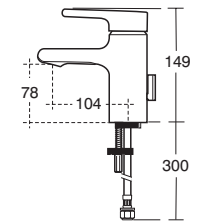

**Melange
Dual control
bath filler**

Model	Ref.	Price
Two tap hole	A6264AA	£278.10

**Melange
Bath shower
mixer**

Model	Ref.	Price
Dual control four tap hole bath shower mixer complete with retractable hand shower	A4335 AA	£580.09

**Melange
Bath shower
mixer**

Model	Ref.	Price
Single lever one tap hole bath shower mixer complete with retractable hand shower	A4278 AA	£522.72

**Melange
Bath shower
mixer**

Model	Ref.	Price
Dual control four tap hole bath shower mixer complete no spout	A6263AA	£431.36

**Melange
Freestanding
bath shower
mixer**

Model	Ref.	Price
No tap holes	A6120AA	£1,198.80
Mounting kit 1 for free standing bath shower mixer	A6133NU	£35.96

**Melange
Thermostatic
bath
shower
mixer**

Model	Ref.	Price
Two tap hole thermostatic bath shower mixer complete with shower set	A4284 AA	£670.12
• Supplied fitted with a 5 litres per minute eco flow regulator		

**Melange
Thermostatic
bath filler**

Model	Ref.	Price
Two tap hole thermostatic bath filler	A4283 AA	£504.53

**Melange
Thermostatic bath
shower mixer**

Model	Ref.	Price
Easybox slim UK	A6266AA	£412.82

**Melange
Thermostatic
shower**

Model	Ref.	Price
Easybox slim UK	A6265AA	£380.69

ATTITUDE

**Attitude
Basin mixer –
classic outlet**

Model	Ref.	Price
Single lever one tap hole standard basin mixer with classic outlet and pop-up waste	A4592 AA	£166.75
Single lever one tap hole standard basin mixer with classic outlet – without waste	A5535 AA	£156.02
• Supplied fitted with a 5 litres per minute eco flow regulator		

**Attitude
Basin mixer –
waterfall outlet
high pressure**