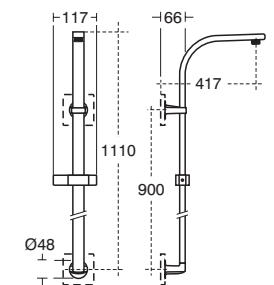

Model	Ref.	Price
Shower system	A1530AA	£514.20
Shower system with integrated automatic diverter	A1531AA	£635.99

- Includes fixing to universal unit
- Water-bearing shower rail
- With integrated wall elbow
- With rotating slider
- Connection for shower head 1/2" male
- Without escutcheons
- Chrome plated