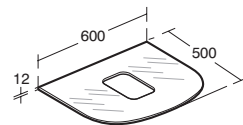

Dea
Glass worktop 600mm
for vessel installation
– without tap hole

Model	Ref.	Price
600mm	T7869SA	£246.00

- Worktop for vessel T0443
- Thickness: 12mm
- White glass finish only
- To be used also in combination with bracket set as independent installation: [T783167](#)
- Fully compatible with Dea vessels
- Without tap hole fitting for built-in fitting
- Hardware included
- Compatible with units

Dea
Glass worktop 1000/800mm
for basin installation
– without tap hole

Model	Ref.	Price
1000mm	T7880SA	£326.40
800mm	T7879SA	£276.00

- Worktop for basin T0445
- Thickness: 12mm
- White glass finish only
- To be used also in combination with bracket set as independent installation: [T783768](#) (1000mm) or [T783867](#) (800mm)
- Fully compatible with Dea vessels
- Without tap hole - for use with vessel basin with tap deck
- Hardware included
- Compatible with units

Dea
bracket set for
worktop installation

Model	Ref.	Price
600mm w/towel holder	T783167	£300.45
800mm w/towel holder	T783867	£326.58
1000mm w/towel holder	T783767	£352.70

Dea
Legs

Model	Ref.	Price
Individual rounded leg for vanity installation	T787567	£58.20
Individual rounded leg for vessel installation	T787267	£58.20

Dea
400mm

Model	Ref.	Price
Gloss Mid Grey	T7873S2	£787.95
Gloss Light Brown	T7873S3	£787.95
Gloss Blue	T7873S7	£787.95
Dark Larch	T7873S9	£787.95
Gloss White	T7873WG	£787.95

- Single door
- Opening system push to open
- 4 Glass Shelves, 1 central wooden shelf.
- Reversible doors
- Hardware included

Dea
½ Column

Model	Ref.	Price
Gloss Mid Grey	T7874S2	£709.16
Gloss Light Brown	T7874S3	£709.16
Gloss Blue	T7874S7	£709.16
Dark Larch	T7874S9	£709.16
Gloss White	T7874WG	£709.16

- Single door
- Opening system push to open
- 3 Glass Shelves, 1 central wooden shelf
- Reversible doors
- Hardware included