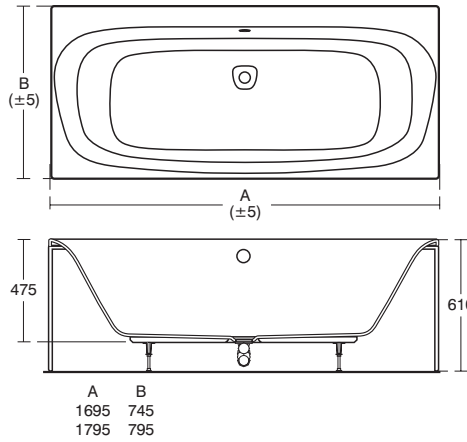

Model	Ref.	Price
170x75 double ended bath, no tap hole, inc waste	E313401	£462.00
170x75 double ended idealform plus+ bath, no tap hole, inc waste	E313201	£582.00
180x80 double ended idealform plus+ bath, no tap hole, inc waste	E313501	£606.00
170 corner front panel, RH	E313701	£216.00
180 corner front panel, RH	E313801	£240.00
180 corner front panel, LH	E314001	£240.00
170 corner front panel, LH	E313901	£216.00
170 alcove front panel	E314101	£144.00
180 alcove front panel	E314201	£156.00