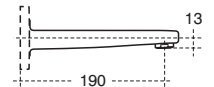

ARCHIMODULE

Archimodule Built-in thermostat unit

Model	Ref.	Price
Built-in thermostat unit	A1500NU	£400.84

- Flush-mounted installation for pre-installation before tiling with plaster protective cover, flushing device, sealing felt
- Lateral stop cock with backflow preventer
- DVGW approved as intrinsically safe [German Technical and Scientific Association for Gas and Water]
- Includes mounting rail, 600mm
- High pressure (minimum 1 bar)

Archimodule Built-in universal unit

Model	Ref.	Price
Built-in universal unit	A1501NU	£133.61

- Flush mounted installation for pre-installation before tiling with plaster protective cover, flushing device, sealing felt
- High pressure (minimum 1 bar)

Archimodule accessories

Model	Ref.	Price
Mounting rail 600mm	A1503NU	£56.83
Fixing set for mounting rail	A963713NU	£41.98

- 2 items

Archimodule 1 hole escutcheon

Model	Ref.	Price
83x83mm	A1504AA	£39.24

- Chrome plated metal

Archimodule 2 hole escutcheon

Model	Ref.	Price
83x166mm	A1505AA	£48.72

- Chrome plated metal

Archimodule 3 hole escutcheon

Model	Ref.	Price
83x249mm	A1506AA	£82.85

- Chrome plated metal

Archimodule 4 hole escutcheon

Model	Ref.	Price
83x332mm	A1507AA	£135.32

- Chrome plated metal

Archimodule flow control

Model	Ref.	Price
Hand spray	A1508AA	£73.49
rainshower	A1509AA	£73.49
Side spray	A1510AA	£73.49
Bath or basin	A1511AA	£73.49
Cold water (Blue)	A1522AA	£67.70
Hot water (Red)	A1523AA	£67.70

- Includes fixing to universal unit
- Symbol for water outlet on collar (except cold and hot)
- ECO saving button (except cold and hot)
- Chrome plated

Archimodule temperature control

Model	Ref.	Price
Temperature control	A1512AA	£56.83

- Includes fixing to thermostat unit
- Red/blue marking on collar
- ECO saving button
- Chrome plated