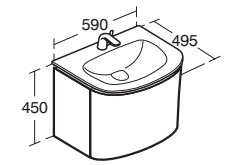

Model	Ref.	Price
Gloss Mid Grey	T7850S2	£774.13
Gloss Light Brown	T7850S3	£774.13
Gloss Blue	T7850S7	£774.13
Dark Larch	T7850S9	£774.13
Gloss White	T7850WG	£774.13

- Depth 495mm
- Drawer with soft closing
- Space saving siphon included.
- To be used in combination with Vanity 60cm and Vessel basins with appropriate worktop
- Drawer hardware and internal cabinetry in White
- Coloured antislip rubber drawer liner in 2 colours to combine: light grey and light brown
- Coloured removable transparent storage