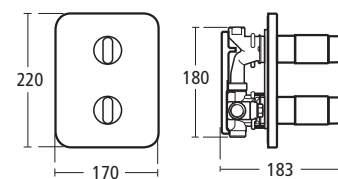

**Moments
Bath filler**

Model	Ref.	Price
Single lever one tap hole bath filler	A3921 AA	£427.52

**Moments
Bath shower mixer high pressure**

Model	Ref.	Price
Single lever built-in wall bath shower mixer – no spout or shower kit	A3916 AA	£463.14

**Moments
Shower valve**

Model	Ref.	Price
Single lever built-in manual shower valve – without shower kit	A3912 AA	£302.83

**Moments
Thermostatic shower mixer**

Model	Ref.	Price
Faceplate and handles for use with Trevi TT built-in shower mixer	A3918 AA	£267.20
TT built-in thermostatic shower valve – without faceplate or handles	A3969 NU	£235.78

**Moments
Bath shower mixer high pressure**

Model	Ref.	Price
Single lever exposed wall bath shower mixer – without shower kit	A3914 AA	£391.91

**Moments
Shower mixer**

Model	Ref.	Price
Single lever exposed manual shower valve – without shower kit	A3910 AA	£356.28

**Moments
Bath shower mixer**

Model	Ref.	Price
Dual control four tap hole bath shower mixer complete with diverter and shower kit – no spout	A3920 AA	£801.62
Multiplex Trio bath waste and Exofil overflow – working components	K7812 AA	£260.25
Multiplex Trio bath waste and Exofil overflow – operating handle and plug cover	A3922 AA	£106.89

Moments control valve and three-way diverter

Model	Ref.	Price
Built-in control valve – chrome handles	A4018 AA	£62.34
Built-in three-way diverter – chrome handles	A4019 AA	£60.05

Moments thermostatic built-in shower mixer

Model	Ref.	Price
Three-control, two-outlet bath shower mixer with faceplate, handles and two-way diverter to bath or shower	A5597 AA	£711.48
Three-control, three-outlet bath shower mixer with faceplate, handles and three-way diverter to bath	A5598 AA	£747.79

Moments Thermostatic shower column high pressure

Model	Ref.	Price
Shower column	K6190 AA	£1,754.88