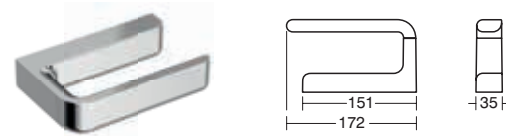

Softmood spare toilet roll holder

Model	Ref.	Price
Chrome	A9143AA	£74.77

- 172 x 96 x 35mm