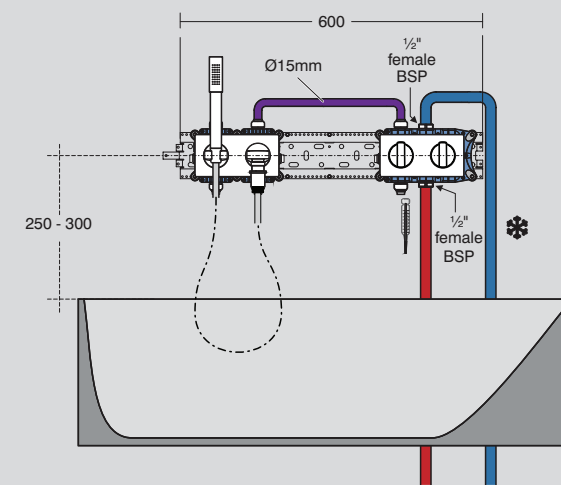

BATHS INDIVIDUAL

Module list

- 1x **A1500NU** built-in thermostat unit
- 2x **A1501NU** built-in universal unit
- 2x **A1505AA** 2 hole escutcheon 83 x 166mm
- 1x **A1511AA** flow control, bath or basin
- 1x **A1512AA** temperature control
- 1x **A1514AA** wall spout with integrated diverter (bath shower)
- 1x **A3306AA** Idealflex shower hose 1.25m
- 1x **A1519AA** stick handspray
- 1x **A1520AA** wall bracket for handspray