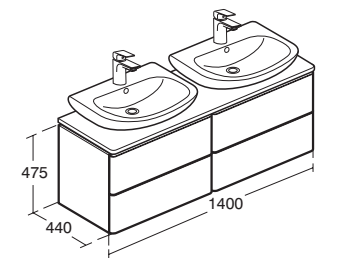

### Softmood 1400mm Wall-hung basin unit

Model	Ref.	Price
With 4 drawers	<b>T7803--</b>	£1,265.47

• For use with 60cm basin **T055401**, 60cm vessel basin **T056101** and 55cm vessel basin **T056001**. Worktop to be ordered separately.