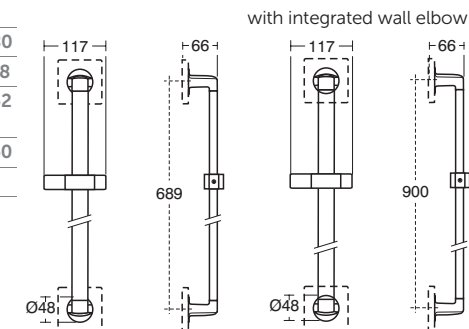

Archimodule Shower rail

Model	Ref.	Price
600mm	A1526AA	£282.80
900mm	A1528AA	£297.68
600mm with integrated wall elbow 1/2" male	A1527AA	£349.62
900mm with integrated wall elbow 1/2" male	A1529AA	£364.50

- Includes fixing to universal unit with rotating slider
- Without escutcheons
- Chrome plated

Archimodule Wall bracket for hand spray

Model	Ref.	Price
Wall bracket for hand spray	A1520AA	£56.83

- Includes fixing to universal unit
- Without escutcheon
- Chrome plated

Archimodule Wall elbow

Model	Ref.	Price
Wall elbow	A1521AA	£93.53

- Includes fixing to universal unit
- Includes backflow preventer
- DVGW approved as intrinsically safe [German Technical and Scientific Association for Gas and Water]
- Connecting thread 1/2" male without escutcheon
- Chrome plated

Archimodule Idealflex shower hose

Model	Ref.	Price
1.25m	A3306AA	£33.40
1.6m	A330AA	£37.41
1.75m	A4109AA	£46.60

- Smooth metal effect connecting thread
- 1/2" female x 1/2" female
- Chrome plated