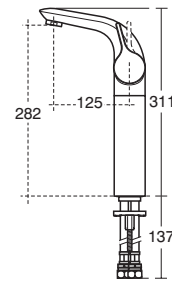

Model	Ref.	Price
Single lever one tap hole tall basin mixer – without waste	A4267 AA	£379.02

- Supplied fitted with a 5 litres per minute eco flow regulator