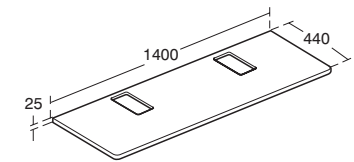

### Softmood 1400mm worktop for 60cm washbasins

Model	Ref.	Price
1400mm worktop for 1400mm basin unit	<b>T7808--</b>	£242.04
or bracket set with towel holder	<b>T783267</b>	

- Can also be installed with bracket set with towel holders [T783267](#) and 2 x 60cm basins [T055401](#) see pages 135 and 128