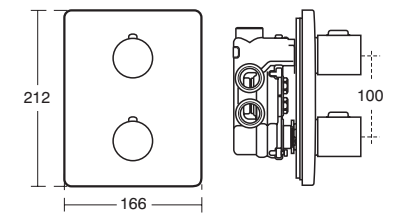

Model	Ref.	Price
Faceplate and handles for use with TT shower valve	A4613 AA	£222.32
TT built-in thermostatic shower mixer – no faceplate or handles	A3969 NU	£235.78

- Supplied fitted with a 5 litres per minute eco flow regulator