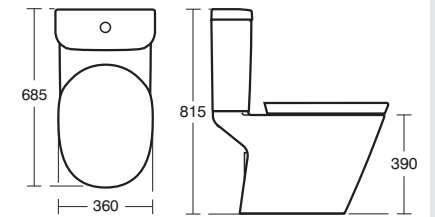

**Tonic**  
Semi-countertop  
basin  
60cm

Model	Ref.	Price
One tap hole	<a href="#">K070101</a>	£311.58

**Tonic**  
Close coupled  
WC suite

Model	Ref.	Price
Close coupled WC bowl with horizontal outlet	<a href="#">K310401</a>	£354.25
Flushvalve cistern, push button	<a href="#">K404001</a>	£301.13
Standard seat and cover	<a href="#">K704701</a>	£139.01
Seat and cover, slow close	<a href="#">K706101</a>	£184.33