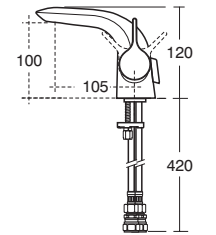

MELANGE

Melange Basin mixer

Model	Ref.	Price
Single lever one tap hole standard basin mixer with pop-up waste	A4261 AA	£282.67
Single lever one tap hole standard basin mixer – without waste	A5399 AA	£269.98

- Supplied fitted with a 5 litres per minute eco flow regulator

Melange Tall basin mixer

Model	Ref.	Price
Single lever one tap hole tall basin mixer – without waste	A4267 AA	£379.02

- Supplied fitted with a 5 litres per minute eco flow regulator

Melange Basin mixer

Model	Ref.	Price
Single lever built-in wall mounted basin mixer – no waste	A4263 AA	£333.55

- Supplied fitted with a 5 litres per minute eco flow regulator

Melange Basin mixer

Model	Ref.	Price
Dual control three tap hole basin mixer with pop-up waste	A4289 AA	£545.77

- Supplied fitted with a 5 litres per minute eco flow regulator

Melange Waterfall basin mixer

Model	Ref.	Price
With pop-up waste	B1029AA	£233.60

Melange Comfort spout basin mixer

Model	Ref.	Price
Comfort spout – with pop-up waste	A6041AA	£339.46
Comfort spout – without waste	A6042AA	£326.98

Melange small basin mixer

Model	Ref.	Price
With pop-up waste	A6259AA	£233.60
Without pop-up waste	A6260AA	£221.24

Melange Bidet mixer

Model	Ref.	Price
Single lever one tap hole bidet mixer with pop-up waste	A4268 AA	£294.29

- Supplied fitted with a 5 litres per minute eco flow regulator

Melange Small Bidet mixer

Model	Ref.	Price
With pop-up waste	A6261AA	£233.60

Melange Bath filler

Model	Ref.	Price
Single lever one tap hole bath filler	A4277 AA	£406.58