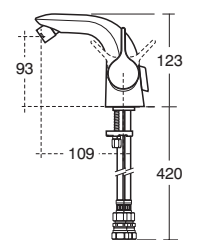

MELANGE

Melange Basin mixer

Model	Ref.	Price
Single lever one tap hole standard basin mixer with pop-up waste	A4261 AA	£282.67
Single lever one tap hole standard basin mixer – without waste	A5399 AA	£269.98

- Supplied fitted with a 5 litres per minute eco flow regulator

Melange Tall basin mixer

Model	Ref.	Price
Single lever one tap hole tall basin mixer – without waste	A4267 AA	£379.02

- Supplied fitted with a 5 litres per minute eco flow regulator

Melange Basin mixer

Model	Ref.	Price
Single lever built-in wall mounted basin mixer – no waste	A4263 AA	£333.55

- Supplied fitted with a 5 litres per minute eco flow regulator

Melange Basin mixer

Model	Ref.	Price
Dual control three tap hole basin mixer with pop-up waste	A4289 AA	£545.77

- Supplied fitted with a 5 litres per minute eco flow regulator

Melange Waterfall basin mixer

Model	Ref.	Price
With pop-up waste	B1029AA	£233.60

Melange Comfort spout basin mixer

Model	Ref.	Price
Comfort spout – with pop-up waste	A6041AA	£339.46
Comfort spout – without waste	A6042AA	£326.98

Melange small basin mixer

Model	Ref.	Price
With pop-up waste	A6259AA	£233.60
Without pop-up waste	A6260AA	£221.24

Melange Bidet mixer

Model	Ref.	Price
Single lever one tap hole bidet mixer with pop-up waste	A4268 AA	£294.29

- Supplied fitted with a 5 litres per minute eco flow regulator

Melange Small Bidet mixer

Model	Ref.	Price
With pop-up waste	A6261AA	£233.60

Melange Bath filler

Model	Ref.	Price
Single lever one tap hole bath filler	A4277 AA	£406.58