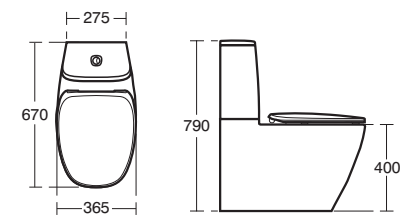

Model	Ref.	Price

1. Close coupled back-to-wall WC bowl with horizontal outlet

Gloss White	T329301	£366.00
Matt White	T329383	£439.20

3. Close coupled cistern with dual flush 6/4 litres

Gloss White	T429101	£240.00
Matt White	T429183	£288.00

1. Soft close seat and cover

Gloss White	T676701	£144.00
Matt White	T676783	£172.80

3. Toilet seat and cover [T676601](#) £108.00 (Gloss White only)

- Low flush 4/2.6 litres close coupled cistern available [T429001/T429083](#)