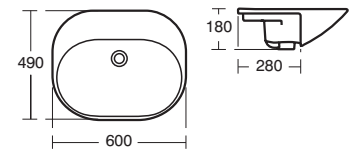

Strada
Wall mounted
storage
unit two
doors

Model	Ref.	Price
700mm, White Gloss	K2725WG	£468.00
700mm, Grey Gloss	K2456WH	£468.00

Strada
Wall mounted
storage unit

Model	Ref.	Price
1 right door White Gloss – right hand	K2731WG	£276.00
1 right door Grey Gloss – right hand	K2463WH	£276.00
1 right door White Gloss – left hand	K2732WG	£276.00
1 right door Grey Gloss – left hand	K2464WH	£276.00

Strada
High
cabinet
2 doors

Model	Ref.	Price
1650mm, left hand	K2683--	£648.00
1650mm, right hand	K2689--	£648.00

• Available in all 4 finishes

Strada
1/2 column

Model	Ref.	Price
2 doors, Gloss	K2684--	£648.00
2 mirrored doors	K2685--	£648.00

• Available in all 4 finishes

Strada
Wall mounted
tall storage
unit

Model	Ref.	Price
400mm White Gloss 1 right hand door	K2733WG	£603.53
400mm Grey Gloss 1 right hand door	K2465WH	£603.53
400mm White Gloss 1 left hand door	K2734WG	£603.53
400mm Grey Gloss 1 left hand door	K2466WH	£603.53

Strada
Mirror
with light

Model	Ref.	Price
400 x 650mm	E0387BH	£288.00
500 x 650mm	K2475BH	£300.00
600 x 650mm	K2476BH	£312.00
700 x 650mm	K2477BH	£324.00
800 x 650mm	K2673BH	£336.00
1050 x 650mm	K2479BH	£360.00
1200 x 650mm	K2674BH	£396.00
1300 x 650mm	E0388BH	£396.00

TONIC

Tonic
Pedestal and
semi-pedestal
basin

Model	Ref.	Price
65cm One tap hole	K068901	£283.42
60cm One tap hole	K068801	£247.99
Full pedestal	R331101	£141.71
Large semi-pedestal	K007101	£153.06

• Available in 65cm and 60cm

Tonic
Handrinse basin
50cm

Model	Ref.	Price
One tap hole	K068601	£141.71
Small semi-pedestal	K007201	£133.93
Chrome bottle trap waste	E0079AA	£130.70

Tonic
Semi-countertop
basin
60cm

Model	Ref.	Price
One tap hole	K070101	£311.58

Tonic
Close coupled
WC suite