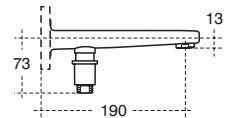

ARCHIMODULE

Archimodule Built-in thermostat unit

Model	Ref.	Price
Built-in thermostat unit	A1500NU	£400.84

- Flush-mounted installation for pre-installation before tiling with plaster protective cover, flushing device, sealing felt
- Lateral stop cock with backflow preventer
- DVGW approved as intrinsically safe [German Technical and Scientific Association for Gas and Water]
- Includes mounting rail, 600mm
- High pressure (minimum 1 bar)

Archimodule Built-in universal unit

Model	Ref.	Price
Built-in universal unit	A1501NU	£133.61

- Flush mounted installation for pre-installation before tiling with plaster protective cover, flushing device, sealing felt
- High pressure (minimum 1 bar)

Archimodule accessories

Model	Ref.	Price
Mounting rail 600mm	A1503NU	£56.83
Fixing set for mounting rail	A963713NU	£41.98

- 2 items

Archimodule 1 hole escutcheon

Model	Ref.	Price
83x83mm	A1504AA	£39.24

- Chrome plated metal

Archimodule 2 hole escutcheon

Model	Ref.	Price
83x166mm	A1505AA	£48.72

- Chrome plated metal

Archimodule 3 hole escutcheon

Model	Ref.	Price
83x249mm	A1506AA	£82.85

- Chrome plated metal

Archimodule 4 hole escutcheon

Model	Ref.	Price
83x332mm	A1507AA	£135.32

- Chrome plated metal

Archimodule flow control

Model	Ref.	Price
Hand spray	A1508AA	£73.49
rainshower	A1509AA	£73.49
Side spray	A1510AA	£73.49
Bath or basin	A1511AA	£73.49
Cold water (Blue)	A1522AA	£67.70
Hot water (Red)	A1523AA	£67.70

- Includes fixing to universal unit
- Symbol for water outlet on collar (except cold and hot)
- ECO saving button (except cold and hot)
- Chrome plated

Archimodule temperature control

Model	Ref.	Price
Temperature control	A1512AA	£56.83

- Includes fixing to thermostat unit
- Red/blue marking on collar
- ECO saving button
- Chrome plated