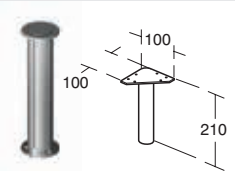

Softmood leg for 2 drawer basin unit

Model	Ref.	Price
For use with a vanity basin	T783567	£46.21