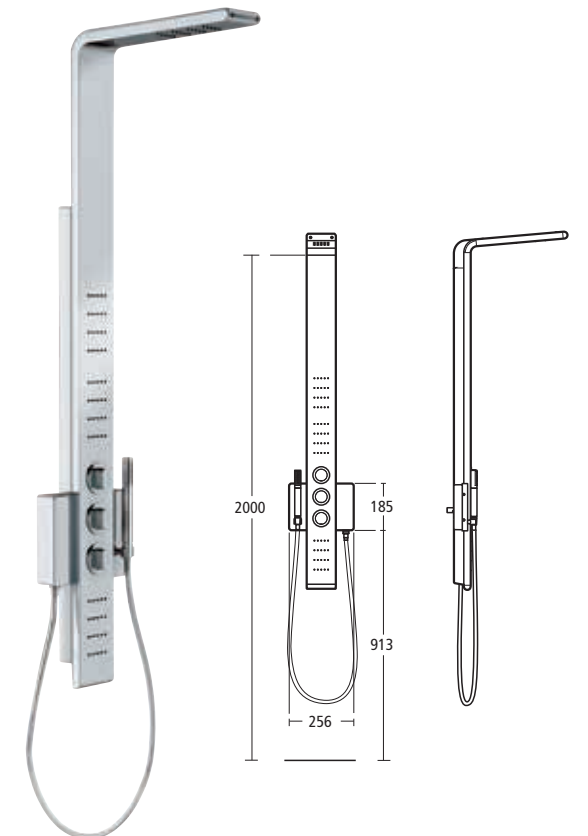

Moments Thermostatic shower column high pressure

Model	Ref.	Price
Shower column	K6190 AA	£1,754.88