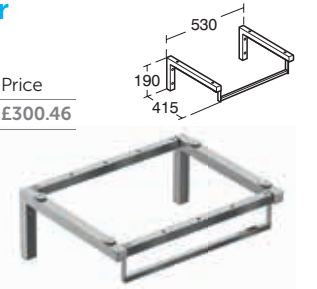

Softmood bracket set for 600mm worktop

Model	Ref.	Price
Includes towel holder	T783167	£300.46

- Use with worktop **T7805--**, **T7809--**, **T7813--**

Softmood bracket set for 800mm/1000mm worktop

Model	Ref.	Price
Bracket set for 800mm worktop, includes towel holder	T783867	£326.58

- Use with worktop **T7806--**, **T7810--**, **T7814--**

Model	Ref.	Price
Bracket set for 1000mm worktop, includes towel holder	T783767	£352.70

- Use with worktop **T7807--**, **T7811--**, **T7815--**