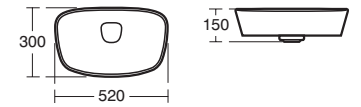

Model	Ref.	Price
Gloss White	T044301	£306.00
Matt White	T044383	£367.20

- Ceramic waste cover – without overflow
- Without tap hole, including fixation set
- To be mounted on Dea furniture or on a worktop (compatible with Softmood worktop)
- Cutting template included