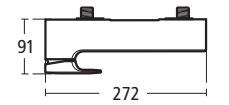

**Moments
Bath filler**

Model	Ref.	Price
Single lever one tap hole bath filler	A3921 AA	£427.52

**Moments
Bath shower mixer high pressure**

Model	Ref.	Price
Single lever built-in wall bath shower mixer – no spout or shower kit	A3916 AA	£463.14

**Moments
Shower valve**

Model	Ref.	Price
Single lever built-in manual shower valve – without shower kit	A3912 AA	£302.83

**Moments
Thermostatic shower mixer**

Model	Ref.	Price
Faceplate and handles for use with Trevi TT built-in shower mixer	A3918 AA	£267.20
TT built-in thermostatic shower valve – without faceplate or handles	A3969 NU	£235.78

**Moments
Bath shower mixer high pressure**

Model	Ref.	Price
Single lever exposed wall bath shower mixer – without shower kit	A3914 AA	£391.91

**Moments
Shower mixer**

Model	Ref.	Price
Single lever exposed manual shower valve – without shower kit	A3910 AA	£356.28

**Moments
Bath shower mixer**

Model	Ref.	Price
Dual control four tap hole bath shower mixer complete with diverter and shower kit – no spout	A3920 AA	£801.62
Multiplex Trio bath waste and Exofil overflow – working components	K7812 AA	£260.25
Multiplex Trio bath waste and Exofil overflow – operating handle and plug cover	A3922 AA	£106.89

Moments control valve and three-way diverter

Model	Ref.	Price
Built-in control valve – chrome handles	A4018 AA	£62.34
Built-in three-way diverter – chrome handles	A4019 AA	£60.05

Moments thermostatic built-in shower mixer

Model	Ref.	Price
Three-control, two-outlet bath shower mixer with faceplate, handles and two-way diverter to bath or shower	A5597 AA	£711.48
Three-control, three-outlet bath shower mixer with faceplate, handles and three-way diverter to bath	A5598 AA	£747.79

Moments Thermostatic shower column high pressure

Model	Ref.	Price
Shower column	K6190 AA	£1,754.88