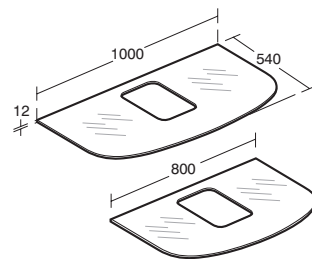

Model	Ref.	Price
1000mm	T7880SA	£326.40
800mm	T7879SA	£276.00

- Worktop for basin T0445
- Thickness: 12mm
- White glass finish only
- To be used also in combination with bracket set as independent installation: [T783768](#) (1000mm) or [T783867](#) (800mm)
- Fully compatible with Dea vessels
- Without tap hole - for use with vessel basin with tap deck
- Hardware included
- Compatible with units