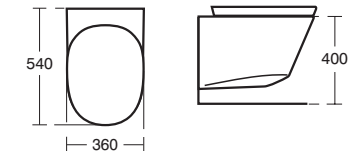

Model	Ref.	Price
Wall-mounted WC bowl with horizontal outlet	K310101	£404.74
Standard seat and cover	K704701	£139.01
Seat and cover, slow close	K706101	£184.33
Conceala cistern 6/4 litres flush	S362467	£97.82
Karisma dual flush plate	E4463AA	£81.84
Support frame	E006067	£147.12