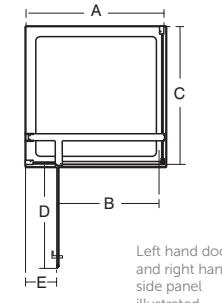

Left hand door and right hand side panel illustrated