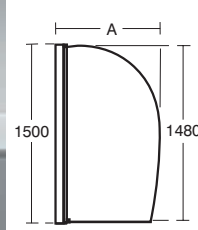

### SPECIFICATIONS

Model	Dim. A – Width (mm)	Dim. B – Width (mm)	Dim. D – Reach (mm)
Bow	875 – 895	795 – 815	782
Bow – with towel rail	875 – 895	795 – 815	782
Sail	875 – 895		785
Angle	795 – 815		702

**Ideal Standard (UK) Ltd**  
The Bathroom Works  
National Avenue  
Kingston Upon Hull  
HU5 4HS  
England