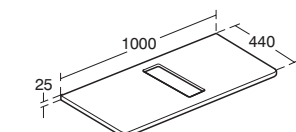

Softmood Wall-hung basin unit 600mm

Model	Ref.	Price
With 2 drawers	T7800--	£680.74

- For use with 84cm vanity basin [T055801](#), 60cm basin [T055401](#), 60cm vessel basin [T056101](#) and 55cm vessel basin [T056001](#). Worktop to be ordered separately.

Softmood Column unit with 2 doors

Model	Ref.	Price
With 2 right hand doors	T7817--	£668.42
With 2 left hand doors	T7836	£668.42

- Wall-hung, 3 internal adjustable glass shelves (4 upper, 1 lower), integrated chrome plated bar, door thickness 25mm.

Softmood Semi-countertop basin unit 650mm

Model	Ref.	Price
With 2 doors and internal shelf	T7818--	£519.17

- For use with 55cm semi-countertop basin [T055301](#). Worktop [T7839--](#) to be ordered separately.

Softmood 1400mm worktop for 60cm washbasins

Model	Ref.	Price
1400mm worktop for 1400mm basin unit	T7808--	£242.04
or bracket set with towel holder	T783267	

- Can also be installed with bracket set with towel holders [T783267](#) and 2 x 60cm basins [T055401](#) see pages 135 and 128

Softmood Guest basin unit 405mm

Model	Ref.	Price
With 1 door	T7804--	£317.99

- For use with 45cm handrinse basin [T055101](#). Worktop not required.

Softmood 1000mm worktop for 60cm washbasin

Model	Ref.	Price
1000mm worktop for 1000mm basin unit	T7807--	£181.52
	T7802	

- Can also be installed with bracket set with towel holder [T783767](#) and 60cm basin [T055401](#) see pages 135 and 128

Softmood WC unit 650mm

Model	Ref.	Price
650 x 320mm WC unit	T7819--	£545.12

- Includes pre-fitted dual flush cistern and push button. Removable panel for maintenance. Can be used with back-to-wall WC [T321601](#) or Wall-hung WC [T322601](#). Worktop [T7839--](#) to be ordered separately. Wall-hung pan brackets [E0600](#) must be used for wall-hung pan

Softmood 800mm worktop for 60cm washbasin

Model	Ref.	Price
800mm worktop for 800mm basin unit	T7806--	£151.27
	T7801