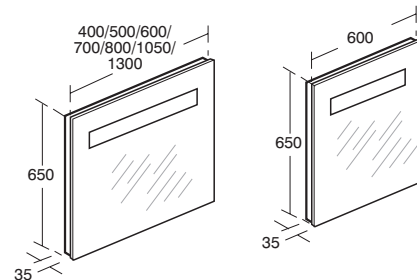

**Strada**  
Mirror  
with light

Model	Ref.	Price
400 x 650mm	<a href="#">E0387BH</a>	£288.00
500 x 650mm	<a href="#">K2475BH</a>	£300.00
600 x 650mm	<a href="#">K2476BH</a>	£312.00
700 x 650mm	<a href="#">K2477BH</a>	£324.00
800 x 650mm	<a href="#">K2673BH</a>	£336.00
1050 x 650mm	<a href="#">K2479BH</a>	£360.00
1200 x 650mm	<a href="#">K2674BH</a>	£396.00
1300 x 650mm	<a href="#">E0388BH</a>	£396.00