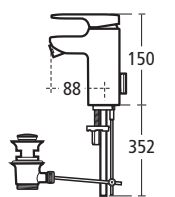

Model	Ref.	Price
Single lever one tap hole bidet mixer with pop-up waste	A3909 AA	£427.52