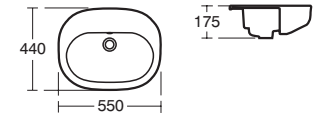

**Dea
Freestanding
double-ended
bath**

Model	Ref.	Price
1700 x 750mm	E306601	£1,320.00
1800 x 800mm	E306701	£1,500.00

- Including waste

**Dea
Double-ended
bath**

Model	Ref.	Price
170x75 double ended bath, no tap hole, inc waste	E313401	£462.00
170x75 double ended idealform plus+ bath, no tap hole, inc waste	E313201	£582.00
180x80 double ended idealform plus+ bath, no tap hole, inc waste	E313501	£606.00
170 corner front panel, RH	E313701	£216.00
180 corner front panel, RH	E313801	£240.00
180 corner front panel, LH	E314001	£240.00
170 corner front panel, LH	E313901	£216.00
170 alcove front panel	E314101	£144.00
180 alcove front panel	E314201	£156.00

SOFTMOOD

**Softmood
Washbasin
60cm**

Model	Ref.	Price
One tap hole	T055401	£178.85
Full pedestal	T422001	£96.31
Semi-pedestal	T422101	£103.19
Chrome bottle trap	E0079AA	£130.70

- Can also be installed with 1400mm basin unit [T7803](#), 100mm basin unit [T7802](#), 800mm basin unit [T7801](#) and 600mm basin unit [T7800](#)

**Softmood
Washbasin
55cm**

Model	Ref.	Price
One tap hole	T054101	£165.10
Full pedestal	T422001	£96.31
Semi-pedestal	T422101	£103.19
Chrome bottle trap	E0079AA	£130.70

**Softmood
Handrinse basin
45cm**

Model	Ref.	Price
One right hand tap hole	T055101	£108.92
Chrome bottle trap	E0079AA	£130.70

- Can also be installed with 405mm guest basin unit [T7804](#)

**Softmood
Semi-countertop
washbasin
55cm**

Model	Ref.	Price
One tap hole	T055301	£216.70

- Can also be installed with 650mm semi-countertop unit [T7818](#)

**Softmood
Vanity basin
104cm**

Model	Ref.	Price
One tap hole	T055901	£474.65
Chrome bottle trap	E0079AA	£130.70

- Can also be installed with 1000mm basin unit [T7802](#)

**Softmood
Vanity basin
84cm**

Model	Ref.	Price
One tap hole	T055801	£405.86
Chrome bottle trap	E0079AA	£130.70

- Can also be installed with 800mm basin unit [T7801](#)