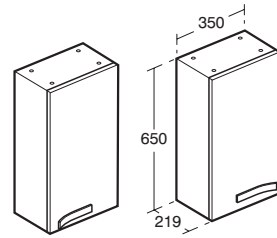

Model	Ref.	Price
1 right door White Gloss – right hand	K2731WG	£276.00
1 right door Grey Gloss – right hand	K2463WH	£276.00
1 right door White Gloss – left hand	K2732WG	£276.00
1 right door Grey Gloss – left hand	K2464WH	£276.00