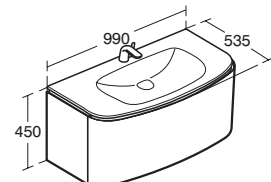

Model	Ref.	Price
Gloss Mid Grey	T7852S2	£1,080.00
Gloss Light Brown	T7852S3	£1,080.00
Gloss Blue	T7852S7	£1,080.00
Dark Larch	T7852S9	£1,080.00
Gloss White	T7852WG	£1,080.00

- Depth 535mm
- Drawer with soft closing
- Space saving siphon included.
- To be used in combination with Vanity 100cm and Vessel basins with appropriate worktop
- Drawer hardware and internal cabinetry in White
- Coloured antislip rubber drawer liner in 2 colours to combine: light grey and light brown