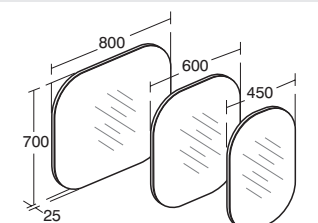

- Hardware included
- IP44 and EMC certified
- Anti-steam mirror thickness is 22mm with aluminium finish frame