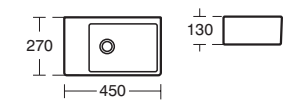

Softmood Curved LED light

Model	Ref.	Price
Can be fitted to the left or right	T782967	£227.09

- IP44 certified

Softmood 300mm/600mm/800mm Single towel rail

Model	Ref.	Price
300 x 60 x 35mm	A9136AA	£88.61
600 x 60 x 35mm	A9135AA	£106.63
800 x 60 x 35mm	A9134AA	£113.54

- Chrome

Softmood 460mm double towel rail

Model	Ref.	Price
Chrome	A9138AA	£130.16

- 79 x 492 x 35/62mm

Softmood 250mm hand towel rail

Model	Ref.	Price
Chrome	A9137AA	£76.16

- 250 x 60 x 35mm

Softmood toilet roll holder

Model	Ref.	Price
Chrome	A9142AA	£83.08

- 172 x 96 x 155mm

Softmood spare toilet roll holder

Model	Ref.	Price
Chrome	A9143AA	£74.77

- 172 x 96 x 35mm

Softmood Robe hook

Model	Ref.	Price
Chrome	A9145AA	£37.38

- 20 x 32 x 42mm

Softmood frosted glass soap dispenser and holder

Model	Ref.	Price
Chrome	A9140AA	£116.30

- 79 x 492 x 35/62mm

Softmood frosted glass tumbler and holder

Model	Ref.	Price
Chrome	A9139AA	£63.70

- 70 x 86 x 123mm

Softmood toilet brush and holder

Model	Ref.	Price
Chrome	A9144AA	£110.77

- 88 x 104 x 383mm

Softmood frosted glass soap dish and holder

Model	Ref.	Price
Chrome	A9141AA	£63.70

- 118 x 95 x 53mm

STRADA

Strada Countertop basin 70cm

Model	Ref.	Price
One tap hole	K078201	£230.03
Chrome bottle trap	E0079AA	£130.70

- Wall hung or countertop mounted.

Strada Countertop basin 60cm

Model	Ref.	Price
One tap hole	K077801	£201.26
No tap holes	K079701	£201.26
Chrome bottle trap	E0079AA	£130.70

- Wall hung or countertop mounted.

Strada Countertop basin 50cm

Model	Ref.	Price
One tap hole	K077701	£172.51
Chrome bottle trap	E0079AA	£130.70

- Wall hung or countertop mounted.

Strada Handrinse countertop basin 45cm

Model	Ref.	Price
One left hand tap hole	K081701	£156.00

- Wall hung or countertop mounted.

Strada Vessel countertop basin 60cm

Model	Ref.	Price
One tap hole Glazed Back	K078101	£276.00