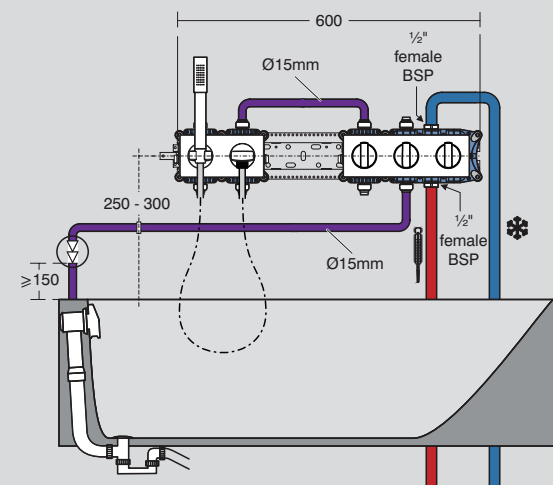

BATHS ELEGANT

Module list

- 1x **A1500NU** built-in thermostat unit
- 3x **A1501NU** built-in universal unit
- 1x **A1505AA** 2 hole escutcheon 83 x 166mm
- 1x **A1506AA** 3 hole escutcheon 83 x 249mm
- 1x **A1508AA** flow control, handspray
- 1x **A1511AA** flow control, bath or basin
- 1x **A1512AA** temperature control
- 1x **A3306AA** Idealflex shower hose 1.25m
- 1x **A1519AA** stick handspray
- 1x **A1520AA** wall bracket for handspray
- 1x **A1521AA** wall elbow, flush-mounted