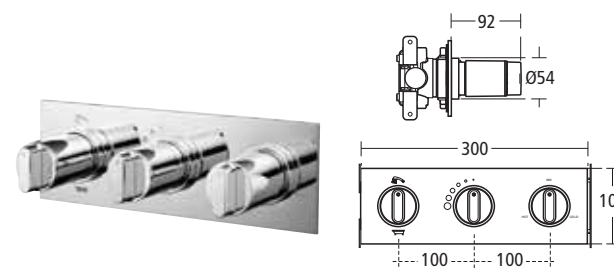

Moments thermostatic built-in shower mixer

Model	Ref.	Price
Three-control, two-outlet bath shower mixer with faceplate, handles and two-way diverter to bath or shower	A5597 AA	£711.48
Three-control, three-outlet bath shower mixer with faceplate, handles and three-way diverter to bath	A5598 AA	£747.79