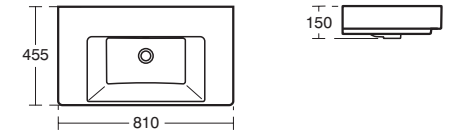

**Strada 'O'**  
Oval vessel  
basin  
60 x 42cm

Model	Ref.	Price
No tap holes	<b>K078401</b>	£234.00

**Strada**  
Back-to-wall  
close coupled  
WC suite

Model	Ref.	Price
Back-to-wall WC bowl with horizontal outlet	<b>T324601</b>	£334.26
Close coupled cistern with dual flush valve	<b>K046001</b>	£180.00
Seat and cover slow close	<b>T634401</b>	£142.64