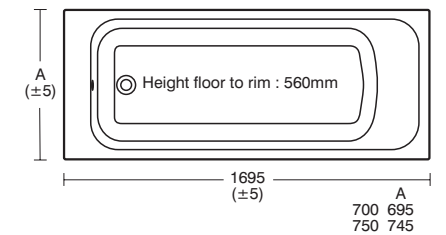

Model	Ref.	Price
170 x 70cm, no tap hole	T993101	£488.30
170 x 75cm, no tap hole	T993301	£500.70
Unilux Plus+ 170cm front panel	E479701	£110.84
Unilux Plus+ 70cm end panel	E483101	£55.42
Unilux Plus+ 75cm end panel	E483201	£55.42