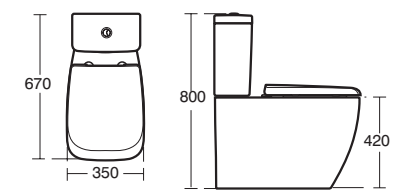

**Strada 'O'**  
Oval vessel  
basin  
60 x 42cm

Model	Ref.	Price
No tap holes	<b>K078401</b>	£234.00

**Strada**  
Back-to-wall  
close coupled  
WC suite

Model	Ref.	Price
Back-to-wall WC bowl with horizontal outlet	<b>T324601</b>	£334.26
Close coupled cistern with dual flush valve	<b>K046001</b>	£180.00
Seat and cover slow close	<b>T634401</b>	£142.64