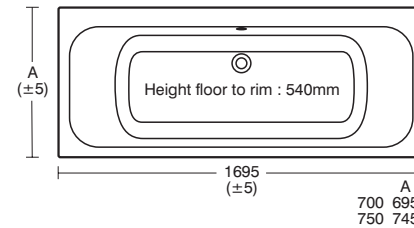

Model	Ref.	Price
170 x 70cm, no tap hole	T992901	£362.89
170 x 75cm, no tap hole	T993001	£375.19
Unilux 170cm front panel	E319401	£110.84
Unilux 70cm end panel	E316901	£55.42
Unilux 75cm end panel	E319501	£59.38