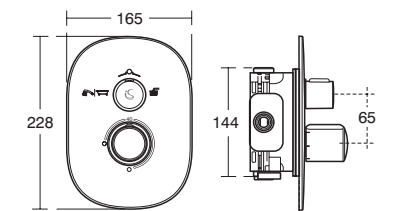

**Melange
Thermostatic bath
shower mixer**

Model	Ref.	Price
Easybox slim UK	A6266AA	£412.82