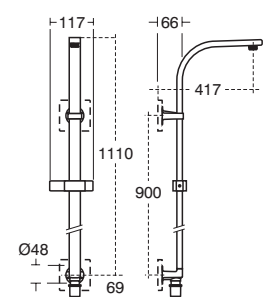

with integrated diverter