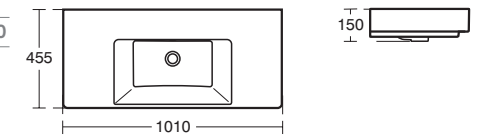

Model	Ref.	Price
One tap hole	K079001	£420.00