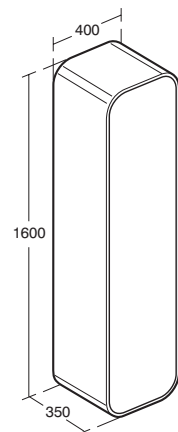

Model	Ref.	Price
Gloss Mid Grey	T7873S2	£787.95
Gloss Light Brown	T7873S3	£787.95
Gloss Blue	T7873S7	£787.95
Dark Larch	T7873S9	£787.95
Gloss White	T7873WG	£787.95

- Single door
- Opening system push to open
- 4 Glass Shelves, 1 central wooden shelf.
- Reversible doors
- Hardware included