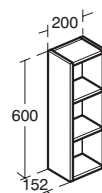

Model	Ref.	Price
With 2 wooden shelves	T7830--	£169.81

- Stand alone, can be combined with mirror cabinets.
- To create a 1400mm configuration use 2 x 600mm mirror cabinets [T7821](#) + 1 shelf unit or 1 x 1000 mirror cabinets [T7823](#) + 2 shelf units.