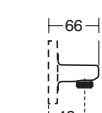

Archimodule Wall elbow