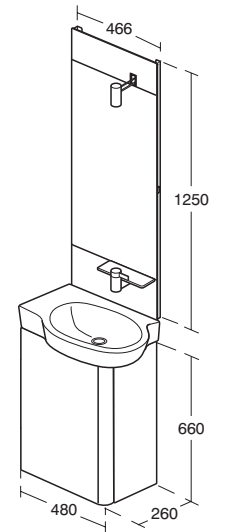

Model	Ref.	Price
60cm left-hand basin, height floor to rim: 850mm	K070301	£162.48
46cm right-hand mirror with lamp and fitting, and integrated basin mixer	N1069 AA	£489.66
48cm right/left-hand basin cabinet Beech veneer, Grey, Gloss Black or Dark Oak effect	K2190--	£346.96

Also available:
• Chrome bottle trap waste [E0079 AA](#), Soap dispenser [N1072 AA](#), Side glass shelf [N1073 AA](#), Toilet roll holder [N1074 MY](#), Side hook [N1075 AA](#), 46cm right-hand mirror with lamp only [N1066 AA](#)