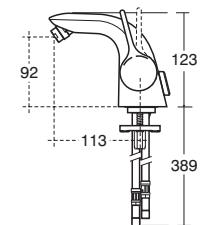

MELANGE

Melange Basin mixer

Model	Ref.	Price
Single lever one tap hole standard basin mixer with pop-up waste	A4261 AA	£282.67
Single lever one tap hole standard basin mixer – without waste	A5399 AA	£269.98

- Supplied fitted with a 5 litres per minute eco flow regulator

Melange Tall basin mixer

Model	Ref.	Price
Single lever one tap hole tall basin mixer – without waste	A4267 AA	£379.02

- Supplied fitted with a 5 litres per minute eco flow regulator

Melange Basin mixer

Model	Ref.	Price
Single lever built-in wall mounted basin mixer – no waste	A4263 AA	£333.55

- Supplied fitted with a 5 litres per minute eco flow regulator

Melange Basin mixer

Model	Ref.	Price
Dual control three tap hole basin mixer with pop-up waste	A4289 AA	£545.77

- Supplied fitted with a 5 litres per minute eco flow regulator

Melange Waterfall basin mixer

Model	Ref.	Price
With pop-up waste	B1029AA	£233.60

Melange Comfort spout basin mixer

Model	Ref.	Price
Comfort spout – with pop-up waste	A6041AA	£339.46
Comfort spout – without waste	A6042AA	£326.98

Melange small basin mixer

Model	Ref.	Price
With pop-up waste	A6259AA	£233.60
Without pop-up waste	A6260AA	£221.24

Melange Bidet mixer

Model	Ref.	Price
Single lever one tap hole bidet mixer with pop-up waste	A4268 AA	£294.29

- Supplied fitted with a 5 litres per minute eco flow regulator

Melange Small Bidet mixer

Model	Ref.	Price
With pop-up waste	A6261AA	£233.60

Melange Bath filler

Model	Ref.	Price
Single lever one tap hole bath filler	A4277 AA	£406.58