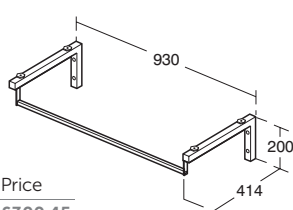

Dea
bracket set for
worktop installation

Model	Ref.	Price
600mm w/towel holder	T783167	£300.45
800mm w/towel holder	T783867	£326.58
1000mm w/towel holder	T783767	£352.70

Dea
Legs