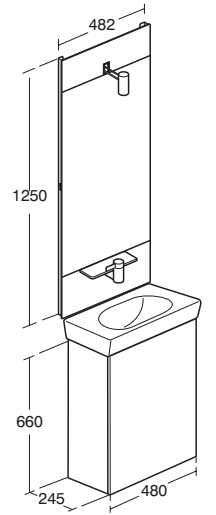

Also available:  
 • Chrome bottle [E0079 AA](#), Soap dispenser [N1072 AA](#), Side glass shelf [N1073 AA](#), Toilet roll holder [N1074 MY](#), Side hook [N1075 AA](#), 48cm central mirror with lamp only [N1067 AA](#)