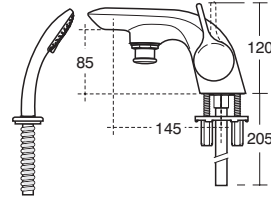

**Melange
Dual control
bath filler**

Model	Ref.	Price
Two tap hole	A6264AA	£278.10

**Melange
Bath shower
mixer**

Model	Ref.	Price
Dual control four tap hole bath shower mixer complete with retractable hand shower	A4335 AA	£580.09

**Melange
Bath shower
mixer**

Model	Ref.	Price
Single lever one tap hole bath shower mixer complete with retractable hand shower	A4278 AA	£522.72

**Melange
Bath shower
mixer**

Model	Ref.	Price
Dual control four tap hole bath shower mixer complete no spout	A6263AA	£431.36

**Melange
Freestanding
bath shower
mixer**

Model	Ref.	Price
No tap holes	A6120AA	£1,198.80
Mounting kit 1 for free standing bath shower mixer	A6133NU	£35.96

**Melange
Thermostatic
bath
shower
mixer**

Model	Ref.	Price
Two tap hole thermostatic bath shower mixer complete with shower set	A4284 AA	£670.12
• Supplied fitted with a 5 litres per minute eco flow regulator		

**Melange
Thermostatic
bath filler**

Model	Ref.	Price
Two tap hole thermostatic bath filler	A4283 AA	£504.53

**Melange
Thermostatic bath
shower mixer**

Model	Ref.	Price
Easybox slim UK	A6266AA	£412.82

**Melange
Thermostatic
shower**

Model	Ref.	Price
Easybox slim UK	A6265AA	£380.69

ATTITUDE

**Attitude
Basin mixer –
classic outlet**

Model	Ref.	Price
Single lever one tap hole standard basin mixer with classic outlet and pop-up waste	A4592 AA	£166.75
Single lever one tap hole standard basin mixer with classic outlet – without waste	A5535 AA	£156.02
• Supplied fitted with a 5 litres per minute eco flow regulator		

**Attitude
Basin mixer –
waterfall outlet
high pressure**