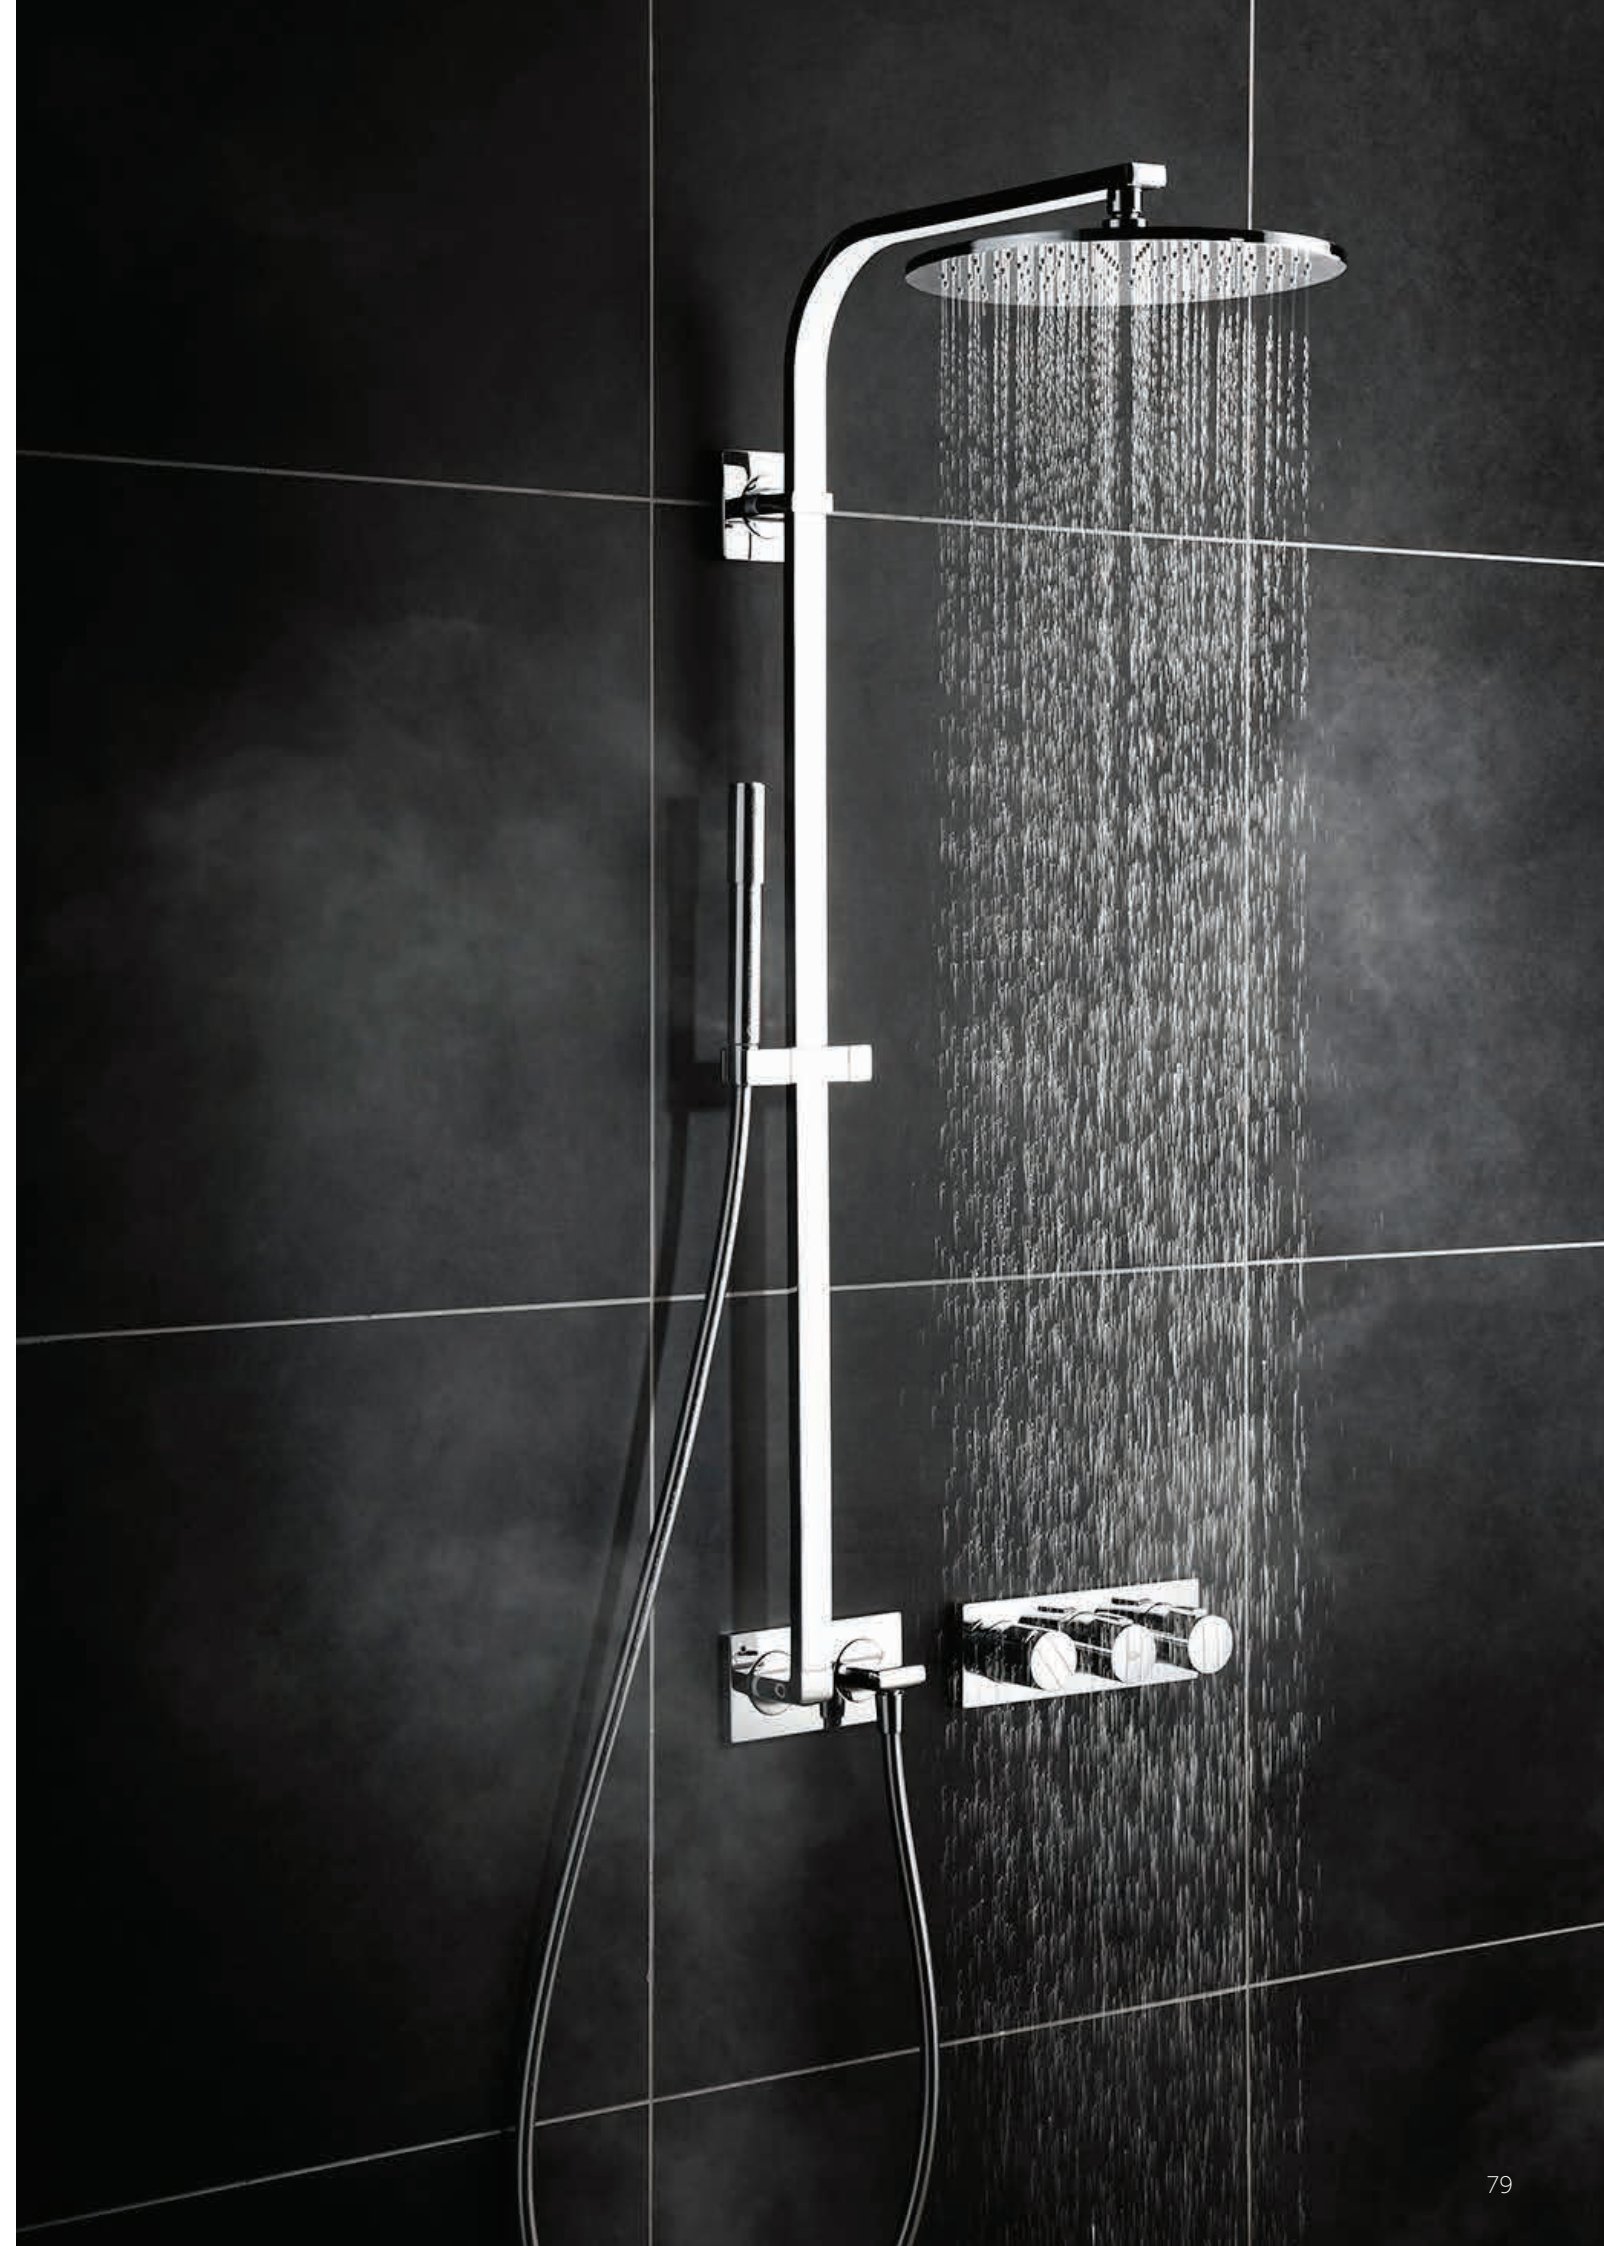

ARCHIMODULE

DESIGN FREEDOM, AESTHETIC PERFECTION

Tailored solutions

This new generation of stylish modular fittings enables you to configure your own unique solution, tailor-made to suit your needs and your space. Innovative technology guarantees a flawless look every time, even on unusual tile sizes and unevenly plastered walls.

Modular flexibility

Archimodule's pioneering modular concept offers complete design freedom. Select the components you require and position them where you like: there are countless possible combinations, so you can build a shower or bath system that matches your requirements exactly, from functionality to aesthetics.

Assemble your ideal system using our online configurator at www.archimodule.idealstandard.co.uk/configurator.xhtml