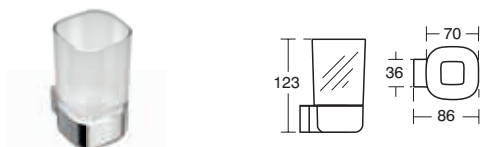

Softmood frosted glass tumbler and holder

Model	Ref.	Price
Chrome	A9139AA	£63.70

- 70 x 86 x 123mm