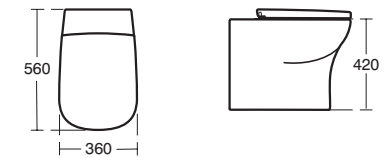

Model	Ref.	Price
Back-to-wall WC bowl	T321601	£309.55
Toilet seat and cover	T639101	£103.19
Soft close toilet seat and cover	T639201	£134.14
Conceala cistern 6/4 litres flush	S362467	£97.82
Karisma dual flush plate	E4463AA	£81.84

• Can be used with 650mm WC unit **T7819**