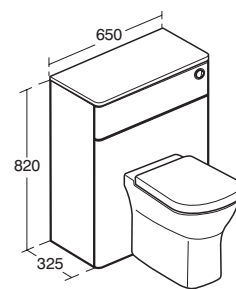

Softmood Wall-hung basin unit 600mm

Model	Ref.	Price
With 2 drawers	T7800--	£680.74

- For use with 84cm vanity basin [T055801](#), 60cm basin [T055401](#), 60cm vessel basin [T056101](#) and 55cm vessel basin [T056001](#). Worktop to be ordered separately.

Softmood Column unit with 2 doors

Model	Ref.	Price
With 2 right hand doors	T7817--	£668.42
With 2 left hand doors	T7836	£668.42

- Wall-hung, 3 internal adjustable glass shelves (4 upper, 1 lower), integrated chrome plated bar, door thickness 25mm.

Softmood Semi-countertop basin unit 650mm

Model	Ref.	Price
With 2 doors and internal shelf	T7818--	£519.17

- For use with 55cm semi-countertop basin [T055301](#). Worktop [T7839--](#) to be ordered separately.

Softmood 1400mm worktop for 60cm washbasins

Model	Ref.	Price
1400mm worktop for 1400mm basin unit	T7808--	£242.04
or bracket set with towel holder	T783267	

- Can also be installed with bracket set with towel holders [T783267](#) and 2 x 60cm basins [T055401](#) see pages 135 and 128

Softmood Guest basin unit 405mm

Model	Ref.	Price
With 1 door	T7804--	£317.99

- For use with 45cm handrinse basin [T055101](#). Worktop not required.

Softmood 1000mm worktop for 60cm washbasin

Model	Ref.	Price
1000mm worktop for 1000mm basin unit	T7807--	£181.52
	T7802	

- Can also be installed with bracket set with towel holder [T783767](#) and 60cm basin [T055401](#) see pages 135 and 128

Softmood WC unit 650mm

Model	Ref.	Price
650 x 320mm WC unit	T7819--	£545.12

- Includes pre-fitted dual flush cistern and push button. Removable panel for maintenance. Can be used with back-to-wall WC [T321601](#) or Wall-hung WC [T322601](#). Worktop [T7839--](#) to be ordered separately. Wall-hung pan brackets [E0600](#) must be used for wall-hung pan

Softmood 800mm worktop for 60cm washbasin

Model	Ref.	Price
800mm worktop for 800mm basin unit	T7806--	£151.27
	T7801