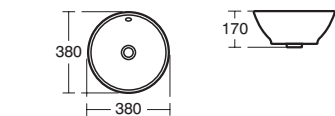

Model	Ref.	Price
No tap holes, includes fixing brackets	E083201	£167.24