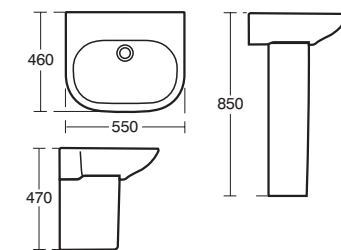

Model	Ref.	Price
One tap hole	T054101	£165.10
Full pedestal	T422001	£96.31
Semi-pedestal	T422101	£103.19
Chrome bottle trap	E0079AA	£130.70