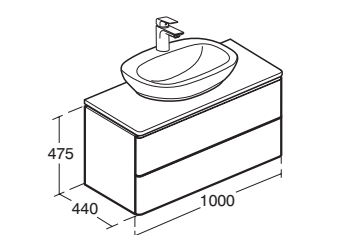

Softmood Close coupled WC

Model	Ref.	Price
Close coupled WC pan, horizontal outlet	T325301	£275.16
Close coupled cistern with dual flush 6/4 litres	E400901	£213.24
Toilet seat and cover	T639101	£103.19
Soft close toilet seat and cover	T639201	£134.14

Softmood Back-to-wall WC

Model	Ref.	Price
Back-to-wall WC bowl	T321601	£309.55
Toilet seat and cover	T639101	£103.19
Soft close toilet seat and cover	T639201	£134.14
Conceala cistern 6/4 litres flush	S362467	£97.82
Karisma dual flush plate	E4463AA	£81.84

• Can be used with 650mm WC unit **T7819**

Softmood Wall-hung WC

Model	Ref.	Price
Wall-hung WC bowl	T322601	£364.60
Toilet seat and cover	T639101	£103.19
Soft close toilet seat and cover	T639201	£134.14
Conceala cistern 6/4 litres flush	S362467	£97.82
Karisma dual flush plate	E4463AA	£81.84
Support frame	E006067	£147.12

• Can be used with 650mm WC unit **T7819**

Softmood Floor-standing bidet

Model	Ref.	Price
One tap hole	T519201	£254.52

Softmood Wall-hung bidet

Model	Ref.	Price
One tap hole	T519301	£357.70
Support frame	E006067	£147.12

Idealform Double-ended bath

Model	Ref.	Price
170 x 70cm, no tap hole	T992901	£362.89
170 x 75cm, no tap hole	T993001	£375.19
Unilux 170cm front panel	E319401	£110.84
Unilux 70cm end panel	E316901	£55.42
Unilux 75cm end panel	E319501	£59.38

Idealform Plus+ Double-ended bath

Model	Ref.	Price
170 x 70cm, no tap hole	T993501	£488.30
170 x 75cm, no tap hole	T993701	£500.70
Unilux Plus+ 170cm front panel	E479701	£110.84
Unilux Plus+ 70cm end panel	E483101	£55.42
Unilux Plus+ 75cm end panel	E483201	£55.42

Idealform Bath

Model	Ref.	Price
170 x 70cm, no tap hole	T992701	£362.89
170 x 75cm, no tap hole	T992801	£375.19
Unilux 170cm front panel	E319401	£110.84
Unilux 70cm end panel	E316901	£55.42
Unilux 75cm end panel	E319501	£59.38