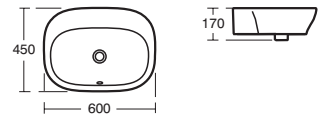

**Dea
Freestanding
double-ended
bath**

Model	Ref.	Price
1700 x 750mm	E306601	£1,320.00
1800 x 800mm	E306701	£1,500.00

- Including waste

**Dea
Double-ended
bath**

Model	Ref.	Price
170x75 double ended bath, no tap hole, inc waste	E313401	£462.00
170x75 double ended idealform plus+ bath, no tap hole, inc waste	E313201	£582.00
180x80 double ended idealform plus+ bath, no tap hole, inc waste	E313501	£606.00
170 corner front panel, RH	E313701	£216.00
180 corner front panel, RH	E313801	£240.00
180 corner front panel, LH	E314001	£240.00
170 corner front panel, LH	E313901	£216.00
170 alcove front panel	E314101	£144.00
180 alcove front panel	E314201	£156.00

SOFTMOOD

**Softmood
Washbasin
60cm**

Model	Ref.	Price
One tap hole	T055401	£178.85
Full pedestal	T422001	£96.31
Semi-pedestal	T422101	£103.19
Chrome bottle trap	E0079AA	£130.70

- Can also be installed with 1400mm basin unit [T7803](#), 100mm basin unit [T7802](#), 800mm basin unit [T7801](#) and 600mm basin unit [T7800](#)

**Softmood
Washbasin
55cm**

Model	Ref.	Price
One tap hole	T054101	£165.10
Full pedestal	T422001	£96.31
Semi-pedestal	T422101	£103.19
Chrome bottle trap	E0079AA	£130.70

**Softmood
Handrinse basin
45cm**

Model	Ref.	Price
One right hand tap hole	T055101	£108.92
Chrome bottle trap	E0079AA	£130.70

- Can also be installed with 405mm guest basin unit [T7804](#)

**Softmood
Semi-countertop
washbasin
55cm**

Model	Ref.	Price
One tap hole	T055301	£216.70

- Can also be installed with 650mm semi-countertop unit [T7818](#)

**Softmood
Vanity basin
104cm**

Model	Ref.	Price
One tap hole	T055901	£474.65
Chrome bottle trap	E0079AA	£130.70

- Can also be installed with 1000mm basin unit [T7802](#)

**Softmood
Vanity basin
84cm**

Model	Ref.	Price
One tap hole	T055801	£405.86
Chrome bottle trap	E0079AA	£130.70

- Can also be installed with 800mm basin unit [T7801](#)