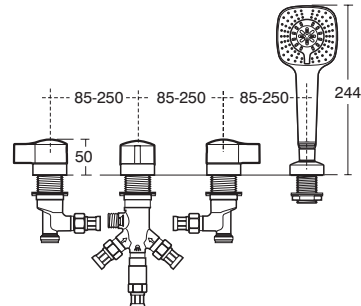

Model	Ref.	Price
Dual control four tap hole bath shower mixer complete no spout	A6263AA	£431.36