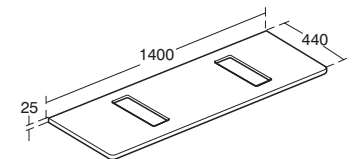

Softmood Wall-hung basin unit 600mm

Model	Ref.	Price
With 2 drawers	T7800--	£680.74

- For use with 84cm vanity basin [T055801](#), 60cm basin [T055401](#), 60cm vessel basin [T056101](#) and 55cm vessel basin [T056001](#). Worktop to be ordered separately.

Softmood Column unit with 2 doors

Model	Ref.	Price
With 2 right hand doors	T7817--	£668.42
With 2 left hand doors	T7836	£668.42

- Wall-hung, 3 internal adjustable glass shelves (4 upper, 1 lower), integrated chrome plated bar, door thickness 25mm.

Softmood Semi-countertop basin unit 650mm

Model	Ref.	Price
With 2 doors and internal shelf	T7818--	£519.17

- For use with 55cm semi-countertop basin [T055301](#). Worktop [T7839--](#) to be ordered separately.

Softmood 1400mm worktop for 60cm washbasins

Model	Ref.	Price
1400mm worktop for 1400mm basin unit	T7808--	£242.04
or bracket set with towel holder	T783267	

- Can also be installed with bracket set with towel holders [T783267](#) and 2 x 60cm basins [T055401](#) see pages 135 and 128

Softmood Guest basin unit 405mm

Model	Ref.	Price
With 1 door	T7804--	£317.99

- For use with 45cm handrinse basin [T055101](#). Worktop not required.

Softmood 1000mm worktop for 60cm washbasin

Model	Ref.	Price
1000mm worktop for 1000mm basin unit	T7807--	£181.52
	T7802	

- Can also be installed with bracket set with towel holder [T783767](#) and 60cm basin [T055401](#) see pages 135 and 128

Softmood WC unit 650mm

Model	Ref.	Price
650 x 320mm WC unit	T7819--	£545.12

- Includes pre-fitted dual flush cistern and push button. Removable panel for maintenance. Can be used with back-to-wall WC [T321601](#) or Wall-hung WC [T322601](#). Worktop [T7839--](#) to be ordered separately. Wall-hung pan brackets [E0600](#) must be used for wall-hung pan

Softmood 800mm worktop for 60cm washbasin

Model	Ref.	Price
800mm worktop for 800mm basin unit	T7806--	£151.27
	T7801