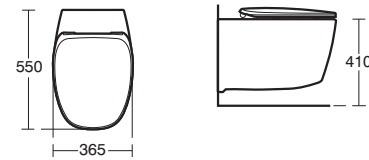

## Dea Wall-hung WC

Model	Ref.	Price
Wall mounted WC bowl		
Gloss White	<a href="#">T329001</a>	£408.00
Matt White	<a href="#">T329083</a>	£489.60
Soft close seat and cover		
Gloss White	<a href="#">T676701</a>	£144.00
Matt White	<a href="#">T676783</a>	£172.80
Toilet seat and cover (Gloss White only)	<a href="#">T676601</a>	£108.00
Conceala cistern		
6/4 litres flush	<a href="#">S362467</a>	£97.82
Karisma dual flush plate	<a href="#">E4463AA</a>	£81.84
Support frame	<a href="#">E006067</a>	£147.12