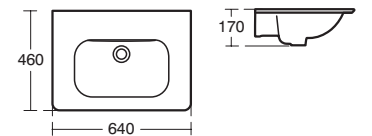

**Dea
Freestanding
double-ended
bath**

Model	Ref.	Price
1700 x 750mm	E306601	£1,320.00
1800 x 800mm	E306701	£1,500.00

- Including waste

**Dea
Double-ended
bath**

Model	Ref.	Price
170x75 double ended bath, no tap hole, inc waste	E313401	£462.00
170x75 double ended idealform plus+ bath, no tap hole, inc waste	E313201	£582.00
180x80 double ended idealform plus+ bath, no tap hole, inc waste	E313501	£606.00
170 corner front panel, RH	E313701	£216.00
180 corner front panel, RH	E313801	£240.00
180 corner front panel, LH	E314001	£240.00
170 corner front panel, LH	E313901	£216.00
170 alcove front panel	E314101	£144.00
180 alcove front panel	E314201	£156.00

SOFTMOOD

**Softmood
Washbasin
60cm**

Model	Ref.	Price
One tap hole	T055401	£178.85
Full pedestal	T422001	£96.31
Semi-pedestal	T422101	£103.19
Chrome bottle trap	E0079AA	£130.70

- Can also be installed with 1400mm basin unit [T7803](#), 100mm basin unit [T7802](#), 800mm basin unit [T7801](#) and 600mm basin unit [T7800](#)

**Softmood
Washbasin
55cm**

Model	Ref.	Price
One tap hole	T054101	£165.10
Full pedestal	T422001	£96.31
Semi-pedestal	T422101	£103.19
Chrome bottle trap	E0079AA	£130.70

**Softmood
Handrinse basin
45cm**

Model	Ref.	Price
One right hand tap hole	T055101	£108.92
Chrome bottle trap	E0079AA	£130.70

- Can also be installed with 405mm guest basin unit [T7804](#)

**Softmood
Semi-countertop
washbasin
55cm**

Model	Ref.	Price
One tap hole	T055301	£216.70

- Can also be installed with 650mm semi-countertop unit [T7818](#)

**Softmood
Vanity basin
104cm**

Model	Ref.	Price
One tap hole	T055901	£474.65
Chrome bottle trap	E0079AA	£130.70

- Can also be installed with 1000mm basin unit [T7802](#)

**Softmood
Vanity basin
84cm**

Model	Ref.	Price
One tap hole	T055801	£405.86
Chrome bottle trap	E0079AA	£130.70

- Can also be installed with 800mm basin unit [T7801](#)