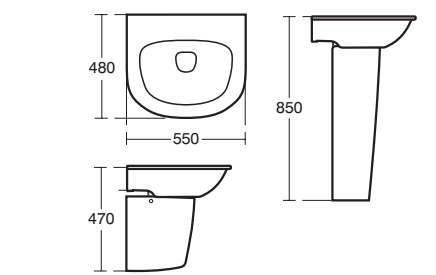

Model	Ref.	Price
Gloss White	T044101	£204.00
Matt White	T044183	£244.80

- Ceramic waste cover
- With tap hole – fully glazed (except wall side)
- To be wall-mounted with pedestal [T4236](#) or semi-pedestal [T4237](#)