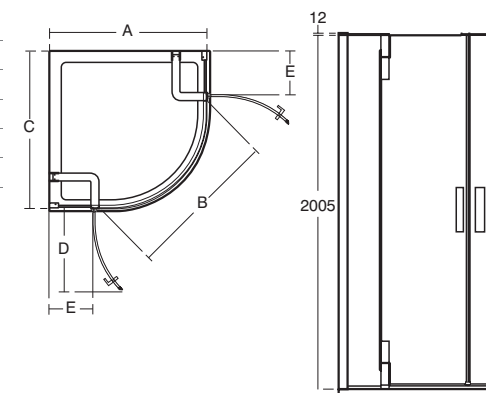

SPECIFICATIONS - FLAT TOP

Size/mm	Dim. A - Width (mm)	Dim. B - Opening (mm)	Dim. C - Width (mm)	DIM. D - Reach (mm)	Dim. E - Width (mm)
800	773 - 793	860	773 - 793	477	147 - 167
900	873 - 893	860	873 - 893	477	247 - 267
1000	973 - 993	860	973 - 993	477	347 - 367

SPECIFICATIONS - UPSTAND

Size/mm	Dim. A - Width (mm)	Dim. B - Opening (mm)	Dim. C - Width (mm)	DIM. D - Reach (mm)	Dim. E - Width (mm)
800	758 - 778	845	758 - 778	462	147 - 167
900	858 - 878	845	858 - 878	462	247 - 267