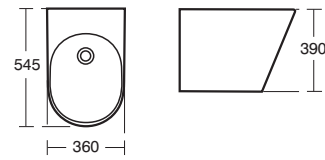

Model	Ref.	Price
One tap hole	K506001	£458.18