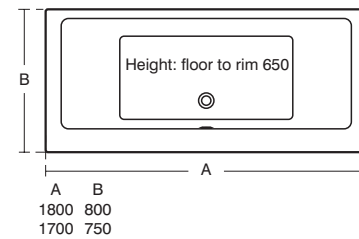

Strada finishes