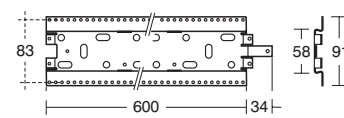

## Archimodule 1 hole escutcheon

Model	Ref.	Price
83x83mm	<a href="#">A1504AA</a>	£39.24

- Chrome plated metal