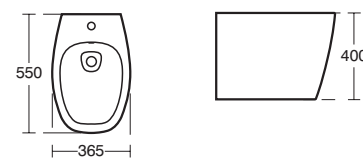

Dea Wall-hung WC

Model	Ref.	Price
Wall mounted WC bowl		
Gloss White	T329001	£408.00
Matt White	T329083	£489.60
Soft close seat and cover		
Gloss White	T676701	£144.00
Matt White	T676783	£172.80
Toilet seat and cover (Gloss White only)	T676601	£108.00
Conceala cistern		
6/4 litres flush	S362467	£97.82
Karisma dual flush plate	E4463AA	£81.84
Support frame	E006067	£147.12

Dea Wall-hung bidet

Model	Ref.	Price
Gloss White	T509801	£360.00
Matt White	T509883	£432.00

- Ceramic waste cover
- Completely hidden fixation with overflow

Dea Floor-standing bidet

Model	Ref.	Price
Gloss White	T509901	£276.00
Matt White	T509983	£331.20

- Ceramic waste cover – with overflow

Dea finishes

Dea Basin unit 1000mm

Model	Ref.	Price
Gloss Mid Grey	T7852S2	£1,080.00
Gloss Light Brown	T7852S3	£1,080.00
Gloss Blue	T7852S7	£1,080.00
Dark Larch	T7852S9	£1,080.00
Gloss White	T7852WG	£1,080.00

- Depth 535mm
- Drawer with soft closing
- Space saving siphon included.
- To be used in combination with Vanity 100cm and Vessel basins with appropriate worktop
- Drawer hardware and internal cabinetry in White
- Coloured antislip rubber drawer liner in 2 colours to combine: light grey and light brown

- Coloured removable transparent storage boxes in 2 colours to combine: light grey and light brown
- Internal shelf with adjustable dividers inside the curved drawer front, allowing for extra storage
- Integrated handle
- Wall-mounted installation
- Recessed rim at top of unit in different color combination depending of the colour unit

Dea Basin unit 800mm

Model	Ref.	Price
Gloss Mid Grey	T7851S2	£892.80
Gloss Light Brown	T7851S3	£892.80
Gloss Blue	T7851S7	£892.80
Dark Larch	T7851S9	£892.80
Gloss White	T7851WG	£892.80