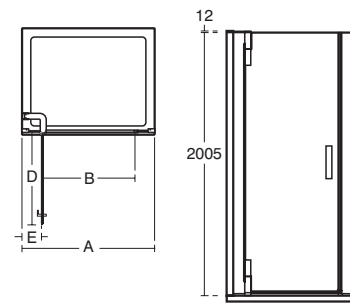

Tonic alcove 800mm – 1000mm left hand version illustrated