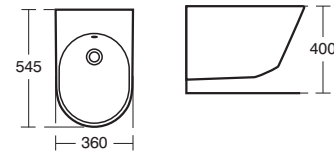

Model	Ref.	Price
One tap hole	K5050	£389.88
Support frame	E006067	£147.12