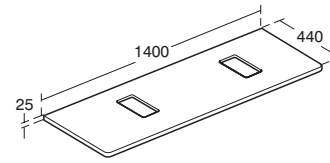

Softmood 800mm worktop for 60cm vessel basin

Model	Ref.	Price
800mm worktop for 800mm basin unit T7802, vessel basin T056101	T7810--	£151.27

- Can also be installed with bracket set with towel holder **T783867** and 60cm vessel basin **T056101** see pages 141 and 129

Softmood 600mm worktop for 60cm vessel basin

Model	Ref.	Price
600mm worktop for 600mm basin unit T7800, vessel basin T056101	T7809--	£121.02

- Can also be installed with bracket set with towel holder **T783167** and 60cm vessel basin **T056101** see pages 126 and 129

Softmood 1400mm worktop for 55cm vessel basins

Model	Ref.	Price
1400mm worktop for 1400mm basin unit T7803, vessel basin T056001	T7816--	£242.04

- Can also be installed with bracket set with towel holder **T783267** and 2 x 55cm vessel basin **T056001** see pages 135 and 129

Softmood 1000mm worktop for 55cm vessel basin

Model	Ref.	Price
1000mm worktop for 1000mm basin unit T7802, vessel basin T056001	T7815--	£181.52

- Can also be installed with bracket set with towel holder **T783767** and 55cm vessel basin **T056001** see pages 141 and 129

Softmood 800mm worktop for 55cm vessel basin

Model	Ref.	Price
800mm worktop for 800mm basin unit T7802, vessel basin T056001	T7814--	£151.27

- Can also be installed with bracket set with towel holder **T783867** and 55cm vessel basin **T056001** see pages 141 and 129

Softmood 600mm worktop for 55cm vessel basin

Model	Ref.	Price
600mm worktop for 600mm basin unit T7800, vessel basin T056001	T7813--	£121.02

- Can also be installed with bracket set with towel holder **T783167** and 55cm vessel basin **T056001** see pages 126 and 129

Softmood 650mm worktop for semi-countertop and WC unit

Model	Ref.	Price
650mm worktop for 650mm semi-countertop unit T7818-- and 650mm WC unit	T7839--	£103.84

Softmood 1300mm worktop for semi-countertop and WC unit