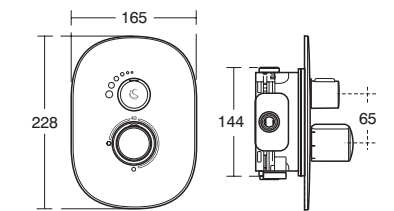

**Melange
Thermostatic
shower**

Model	Ref.	Price
Easybox slim UK	A6265AA	£380.69