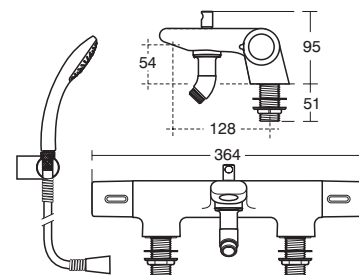

**Attitude
Tall basin mixer –
classic outlet**

Model	Ref.	Price
Single lever one tap hole tall basin mixer with classic outlet – without waste	A4755 AA	£333.50

- Supplied fitted with a 5 litres per minute eco flow regulator

**Attitude
Tall basin mixer –
waterfall outlet
high pressure**

Model	Ref.	Price
Single lever one tap hole tall basin mixer with waterfall outlet – without waste	A4756 AA	£333.50

- Supplied fitted with a removable 5 litres per minute eco flow regulator

**Attitude
Bidet mixer**

Model	Ref.	Price
Single lever one tap hole bidet mixer with pop-up waste	A4617 AA	£204.86

**Attitude
Bath filler**

Model	Ref.	Price
Single lever one tap hole bath filler	A4609 AA	£342.72

**Attitude
Thermostatic
bath shower mixer**

Model	Ref.	Price
Two tap hole thermostatic bath shower mixer complete with shower set	A4616 AA	£603.08

**Attitude
Thermostatic
built-in bath
shower mixer**

Model	Ref.	Price
Three-control two-outlet bath shower mixer with faceplate and handles	A5603 AA	£711.88
Three-control three-outlet bath shower mixer with faceplate and handles	A5604 AA	£749.79

**Attitude
Thermostatic
shower mixer**

Model	Ref.	Price
Faceplate and handles for use with TT shower valve	A4613 AA	£222.32
TT built-in thermostatic shower mixer – no faceplate or handles	A3969 NU	£235.78

- Supplied fitted with a 5 litres per minute eco flow regulator

MOMENTS

**Moments
Basin mixer**

Model	Ref.	Price
Single lever one tap hole standard basin mixer with pop-up waste	A3903 AA	£338.48
Single lever one tap hole standard basin mixer – without waste	A5565 AA	£320.17

**Moments
Handrinse
basin mixer**

Model	Ref.	Price
Single lever one tap hole handrinse basin mixer with pop-up waste	A3906 AA	£338.48
Single lever one tap hole handrinse basin mixer – without waste	A5566 AA	£320.17

**Moments
Bidet mixer
high pressure**