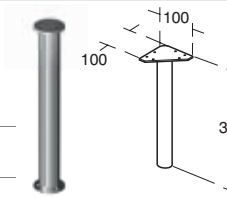

Softmood leg for 2 or 4 drawer basin unit

Model	Ref.	Price
For use with a vessel or wasbasin	T783467	£41.17