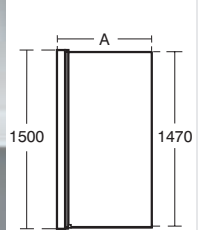

### SPECIFICATIONS

Model	Dim. A – Width (mm)	Dim. B – Width (mm)	Dim. D – Reach (mm)
Bow	875 – 895	795 – 815	782
Bow – with towel rail	875 – 895	795 – 815	782
Sail	875 – 895		785
Angle	795 – 815		702

**Ideal Standard (UK) Ltd**  
The Bathroom Works  
National Avenue  
Kingston Upon Hull  
HU5 4HS  
England