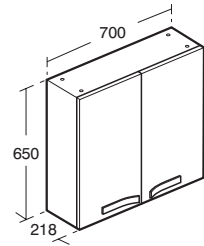

Strada
Wall mounted
storage
unit two
doors

Model	Ref.	Price
700mm, White Gloss	K2725WG	£468.00
700mm, Grey Gloss	K2456WH	£468.00

Strada
Wall mounted
storage unit

Model	Ref.	Price
1 right door White Gloss – right hand	K2731WG	£276.00
1 right door Grey Gloss – right hand	K2463WH	£276.00
1 right door White Gloss – left hand	K2732WG	£276.00
1 right door Grey Gloss – left hand	K2464WH	£276.00

Strada
High
cabinet
2 doors

Model	Ref.	Price
1650mm, left hand	K2683--	£648.00
1650mm, right hand	K2689--	£648.00

• Available in all 4 finishes

Strada
1/2 column

Model	Ref.	Price
2 doors, Gloss	K2684--	£648.00
2 mirrored doors	K2685--	£648.00

• Available in all 4 finishes

Strada
Wall mounted
tall storage
unit

Model	Ref.	Price
400mm White Gloss 1 right hand door	K2733WG	£603.53
400mm Grey Gloss 1 right hand door	K2465WH	£603.53
400mm White Gloss 1 left hand door	K2734WG	£603.53
400mm Grey Gloss 1 left hand door	K2466WH	£603.53

Strada
Mirror
with light

Model	Ref.	Price
400 x 650mm	E0387BH	£288.00
500 x 650mm	K2475BH	£300.00
600 x 650mm	K2476BH	£312.00
700 x 650mm	K2477BH	£324.00
800 x 650mm	K2673BH	£336.00
1050 x 650mm	K2479BH	£360.00
1200 x 650mm	K2674BH	£396.00
1300 x 650mm	E0388BH	£396.00

TONIC

Tonic
Pedestal and
semi-pedestal
basin

Model	Ref.	Price
65cm One tap hole	K068901	£283.42
60cm One tap hole	K068801	£247.99
Full pedestal	R331101	£141.71
Large semi-pedestal	K007101	£153.06

• Available in 65cm and 60cm

Tonic
Handrinse basin
50cm

Model	Ref.	Price
One tap hole	K068601	£141.71
Small semi-pedestal	K007201	£133.93
Chrome bottle trap waste	E0079AA	£130.70

Tonic
Semi-countertop
basin
60cm

Model	Ref.	Price
One tap hole	K070101	£311.58

Tonic
Close coupled
WC suite