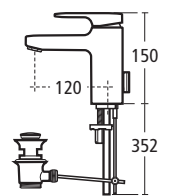

**Moments  
Handrinse  
basin mixer**

Model	Ref.	Price
Single lever one tap hole handrinse basin mixer with pop-up waste	<b>A3906 AA</b>	£338.48
Single lever one tap hole handrinse basin mixer – without waste	<b>A5566 AA</b>	£320.17