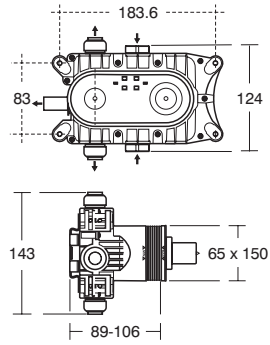

Model	Ref.	Price
Built-in thermostat unit	A1500NU	£400.84

- Flush-mounted installation for pre-installation before tiling with plaster protective cover, flushing device, sealing felt
- Lateral stop cock with backflow preventer
- DVGW approved as intrinsically safe [German Technical and Scientific Association for Gas and Water]
- Includes mounting rail, 600mm
- High pressure (minimum 1 bar)