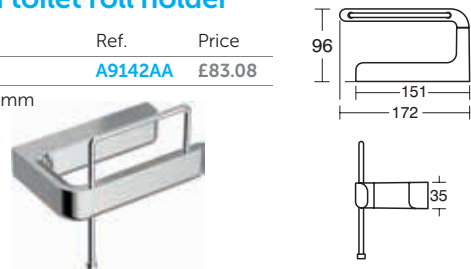

Softmood toilet roll holder

Model	Ref.	Price
Chrome	A9142AA	£83.08

- 172 x 96 x 155mm