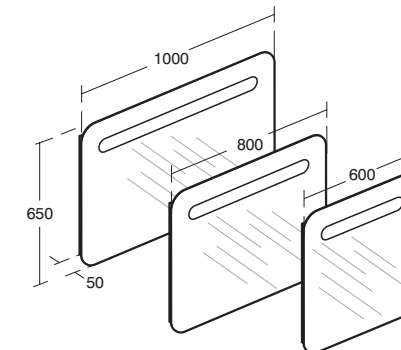

Dea
Glass worktop 600mm
for vessel installation
– without tap hole

Model	Ref.	Price
600mm	T7869SA	£246.00

- Worktop for vessel T0443
- Thickness: 12mm
- White glass finish only
- To be used also in combination with bracket set as independent installation: [T783167](#)
- Fully compatible with Dea vessels
- Without tap hole fitting for built-in fitting
- Hardware included
- Compatible with units

Dea
Glass worktop 1000/800mm
for basin installation
– without tap hole

Model	Ref.	Price
1000mm	T7880SA	£326.40
800mm	T7879SA	£276.00

- Worktop for basin T0445
- Thickness: 12mm
- White glass finish only
- To be used also in combination with bracket set as independent installation: [T783768](#) (1000mm) or [T783867](#) (800mm)
- Fully compatible with Dea vessels
- Without tap hole - for use with vessel basin with tap deck
- Hardware included
- Compatible with units

Dea
bracket set for
worktop installation

Model	Ref.	Price
600mm w/towel holder	T783167	£300.45
800mm w/towel holder	T783867	£326.58
1000mm w/towel holder	T783767	£352.70

Dea
Legs

Model	Ref.	Price
Individual rounded leg for vanity installation	T787567	£58.20
Individual rounded leg for vessel installation	T787267	£58.20

Dea
400mm

Model	Ref.	Price
Gloss Mid Grey	T7873S2	£787.95
Gloss Light Brown	T7873S3	£787.95
Gloss Blue	T7873S7	£787.95
Dark Larch	T7873S9	£787.95
Gloss White	T7873WG	£787.95

- Single door
- Opening system push to open
- 4 Glass Shelves, 1 central wooden shelf.
- Reversible doors
- Hardware included

Dea
½ Column

Model	Ref.	Price
Gloss Mid Grey	T7874S2	£709.16
Gloss Light Brown	T7874S3	£709.16
Gloss Blue	T7874S7	£709.16
Dark Larch	T7874S9	£709.16
Gloss White	T7874WG	£709.16

- Single door
- Opening system push to open
- 3 Glass Shelves, 1 central wooden shelf
- Reversible doors
- Hardware included