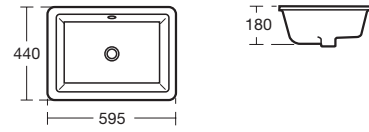

### Strada Vessel countertop basin 50cm

Model	Ref.	Price
One tap hole	<b>K081601</b>	£205.92

- Countertop mounting only.

**Strada**  
Under-countertop  
basin  
60cm

Model	Ref.	Price
No tap hole	<b>K077901</b>	£204.26