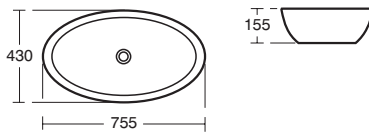

Strada
Under-countertop
basin
60cm

Model	Ref.	Price
No tap hole	K077901	£204.26

Strada
Vanity basin
120cm

Model	Ref.	Price
One tap hole	K079101	£570.00

Strada
Semi-countertop
basin
50cm

Model	Ref.	Price
One central tap hole	K082001	£226.80

Strada
Vanity basin
100cm

Model	Ref.	Price
One tap hole	K079001	£420.00

Strada 'O'
Oval vessel
basin
75cm

Model	Ref.	Price
No overflow	K078501	£312.00

Strada
Vanity basin
80cm

Model	Ref.	Price
One tap hole	K078801	£330.00

Strada 'O'
Oval vessel
basin
60 x 42cm

Model	Ref.	Price
No tap holes	K078401	£234.00

Strada
Back-to-wall
close coupled
WC suite

Model	Ref.	Price
Back-to-wall WC bowl with horizontal outlet	T324601	£334.26
Close coupled cistern with dual flush valve	K046001	£180.00
Seat and cover slow close	T634401	£142.64

Strada 'O'
Oval vessel
basin
42cm

Model	Ref.	Price
No tap holes	K078301	£186.00

Strada
Close Coupled
WC suite

Model	Ref.	Price
Close coupled WC bowl with horizontal outlet	T324701	£264.30
Close coupled cistern with dual flush valve	K046001	£180.00
Seat and cover, slow close	T634401	£142.64

Strada 'O'
Round vessel
basin
38cm

Model	Ref.	Price
No tap holes, includes fixing brackets	E083201	£167.24

Strada
Back-to-wall
bowl

Model	Ref.	Price
Back-to-wall WC bowl with horizontal outlet	T324501	£306.00
Seat and cover, slow close	T634401	£142.64
Conceala cistern 6/4 litres flush	S362467	£97.82
Karisma dual flush plate	E4463AA	£81.84