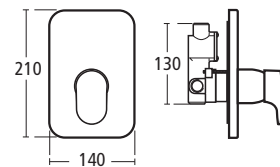

**Moments
Bath filler**

Model	Ref.	Price
Single lever one tap hole bath filler	A3921 AA	£427.52

**Moments
Bath shower mixer high pressure**

Model	Ref.	Price
Single lever built-in wall bath shower mixer – no spout or shower kit	A3916 AA	£463.14

**Moments
Shower valve**

Model	Ref.	Price
Single lever built-in manual shower valve – without shower kit	A3912 AA	£302.83

**Moments
Thermostatic shower mixer**

Model	Ref.	Price
Faceplate and handles for use with Trevi TT built-in shower mixer	A3918 AA	£267.20
TT built-in thermostatic shower valve – without faceplate or handles	A3969 NU	£235.78

**Moments
Bath shower mixer high pressure**

Model	Ref.	Price
Single lever exposed wall bath shower mixer – without shower kit	A3914 AA	£391.91

**Moments
Shower mixer**

Model	Ref.	Price
Single lever exposed manual shower valve – without shower kit	A3910 AA	£356.28

**Moments
Bath shower mixer**

Model	Ref.	Price
Dual control four tap hole bath shower mixer complete with diverter and shower kit – no spout	A3920 AA	£801.62
Multiplex Trio bath waste and Exofil overflow – working components	K7812 AA	£260.25
Multiplex Trio bath waste and Exofil overflow – operating handle and plug cover	A3922 AA	£106.89

Moments control valve and three-way diverter

Model	Ref.	Price
Built-in control valve – chrome handles	A4018 AA	£62.34
Built-in three-way diverter – chrome handles	A4019 AA	£60.05

Moments thermostatic built-in shower mixer

Model	Ref.	Price
Three-control, two-outlet bath shower mixer with faceplate, handles and two-way diverter to bath or shower	A5597 AA	£711.48
Three-control, three-outlet bath shower mixer with faceplate, handles and three-way diverter to bath	A5598 AA	£747.79

Moments Thermostatic shower column high pressure

Model	Ref.	Price
Shower column	K6190 AA	£1,754.88