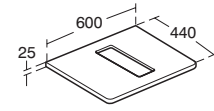

Softmood 800mm worktop for 60cm vessel basin

Model	Ref.	Price
800mm worktop for 800mm basin unit T7802, vessel basin T056101	T7810--	£151.27

- Can also be installed with bracket set with towel holder **T783867** and 60cm vessel basin **T056101** see pages 141 and 129

Softmood 600mm worktop for 60cm vessel basin

Model	Ref.	Price
600mm worktop for 600mm basin unit T7800, vessel basin T056101	T7809--	£121.02

- Can also be installed with bracket set with towel holder **T783167** and 60cm vessel basin **T056101** see pages 126 and 129

Softmood 1400mm worktop for 55cm vessel basins

Model	Ref.	Price
1400mm worktop for 1400mm basin unit T7803, vessel basin T056001	T7816--	£242.04

- Can also be installed with bracket set with towel holder **T783267** and 2 x 55cm vessel basin **T056001** see pages 135 and 129

Softmood 1000mm worktop for 55cm vessel basin

Model	Ref.	Price
1000mm worktop for 1000mm basin unit T7802, vessel basin T056001	T7815--	£181.52

- Can also be installed with bracket set with towel holder **T783767** and 55cm vessel basin **T056001** see pages 141 and 129

Softmood 800mm worktop for 55cm vessel basin

Model	Ref.	Price
800mm worktop for 800mm basin unit T7802, vessel basin T056001	T7814--	£151.27

- Can also be installed with bracket set with towel holder **T783867** and 55cm vessel basin **T056001** see pages 141 and 129

Softmood 600mm worktop for 55cm vessel basin

Model	Ref.	Price
600mm worktop for 600mm basin unit T7800, vessel basin T056001	T7813--	£121.02

- Can also be installed with bracket set with towel holder **T783167** and 55cm vessel basin **T056001** see pages 126 and 129

Softmood 650mm worktop for semi-countertop and WC unit

Model	Ref.	Price
650mm worktop for 650mm semi-countertop unit T7818-- and 650mm WC unit	T7839--	£103.84

Softmood 1300mm worktop for semi-countertop and WC unit