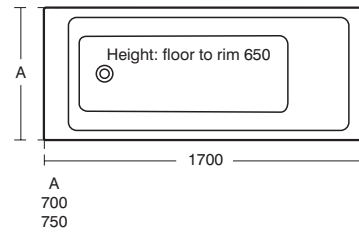

Strada Wall mounted WC bowl

Model	Ref.	Price
Wall mounted WC bowl with horizontal outlet	T324401	£360.00
Seat and cover slow close	T634401	£142.64
Conceala cistern 6/4 litres flush	S362467	£97.82
Karisma dual flush plate	E4463AA	£81.84
Support frame	E006067	£147.12

Strada Rectangular bath

Model	Ref.	Price
170 x 70cm, Idealform, NTH	E268101	£344.40
170 x 75cm, Idealform, NTH	E268201	£356.40
170 x 70cm, Idealform Plus+, NTH	E268501	£464.40
170 x 75cm, Idealform Plus+, NTH	E268601	£476.40
Hilux 170cm front panel	E268901	£144.00
Hilux 70cm end panel	E269101	£66.00
Hilux 75cm end panel	E269201	£72.00

Available Autumn 2014

Strada Double ended bath

Model	Ref.	Price
170 x 75cm, Idealform, NTH	E268301	£356.40
180 x 80cm, Idealform, NTH	E268401	£392.40
170 x 75cm, Idealform Plus+, NTH	E268701	£476.40
180 x 80cm, Idealform Plus+, NTH	E268801	£512.40
Hilux 170cm front panel	E268901	£144.00
Hilux 180cm front panel	E269001	£156.00
Hilux 75cm end panel	E269201	£72.00
Hilux 80cm end panel	E269301	£78.00

Available Autumn 2014

Strada finishes

Strada Wall-mounted basin storage unit one drawer

Model	Ref.	Price
500mm, + worktop White Gloss	K2722WG	£571.08
500mm, + worktop Grey Gloss	K2452WH	£571.08
600mm, + worktop White Gloss	K2723WG	£610.02
600mm, + worktop Grey Gloss	K2453WH	£610.02

Strada Wall-mounted basin storage unit two drawer

Model	Ref.	Price
700mm, + worktop White Gloss	K2724WG	£681.41
700mm, + worktop Grey Gloss	K2455WH	£681.41

Strada Wall mounted combination storage unit

Model	Ref.	Price
1050mm + worktop White Gloss – left hand	K2727WG	£1,056.00
1050mm + worktop Grey Gloss – left hand	K2458WH	£1,056.00
1050mm + worktop White Gloss – right hand	K2728WG	£1,056.00
1050mm + worktop Grey Gloss – right hand	K2459WH	£1,056.00

• 700mm 2 drawer unit + 350mm 1 door unit