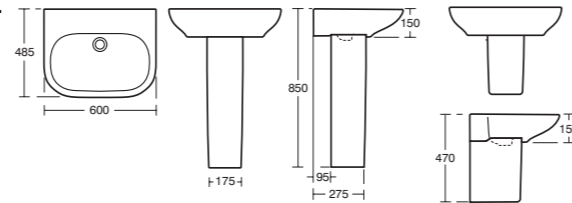

BASINS

SOFTMOOD 60cm pedestal washbasin

1 taphole	REF T055401
Full pedestal	T422001
Semi-pedestal	T422101
Chrome bottle trap	E0079AA

Can also be installed with 1400mm basin unit T7803, 1000mm basin unit T7802, 800mm basin unit T7801 and 600mm basin unit T7800

SOFTMOOD 55cm pedestal washbasin

1 taphole	REF T054101
Full pedestal	T422001
Semi-pedestal	T422101
Chrome bottle trap	E0079AA

SOFTMOOD 45cm handrinse basin

1 right hand taphole	REF T055101
Chrome bottle trap	E0079AA

Can also be installed with 405mm guest basin unit T7804

SOFTMOOD 55cm semi-countertop washbasin

1 taphole	REF T055301
Can also be installed with 650mm semi-countertop unit T7818	

SOFTMOOD 104cm vanity basin

1 taphole	REF T055901
Chrome bottle trap	E0079AA

Can also be installed with 1000mm basin unit T7802

BASINS

SOFTMOOD 84cm vanity basin

1 taphole	REF T055801
Chrome bottle trap	E0079AA

Can also be installed with 800mm basin unit T7801

SOFTMOOD 64cm vanity basin

1 taphole	REF T055701
Chrome bottle trap	E0079AA

Can also be installed with 600mm basin unit T7800

SOFTMOOD 60cm oval vessel basin

1 taphole	REF T056101
Chrome bottle trap	E0079AA

Can also be installed with 1400mm basin unit T7803, 1000mm basin unit T7802, 800mm basin unit T7801 and 600mm basin unit T7800

SOFTMOOD 55cm oval vessel basin

No taphole	REF T056001
Chrome bottle trap	E0079AA

Can also be installed with 1400mm basin unit T7803, 1000mm basin unit T7802, 800mm basin unit T7801 and 600mm basin unit T7800