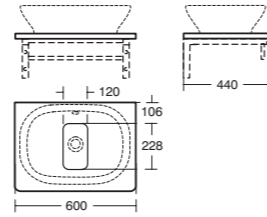

650MM WORKTOP FOR SEMI-COUNTERTOP AND WC UNIT

650mm worktop for 650mm semi-
countertop unit T7818-- and 650mm WC
unit T7819--

REF
T7839--