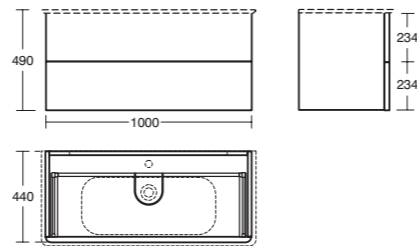

800MM WALL HUNG BASIN UNIT

With 2 drawers
For use with 84cm vanity basin T055801, 60cm basin T055401, 60cm vessel basin T056101 and 55cm vessel basin T056001. Worktop to be ordered separately.

REF T7801--