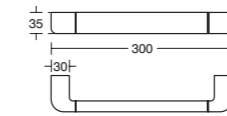

CURVED LED LIGHT

Can be fitted to the left or right	REF T782967
IP44 certified	

ACCESSORIES

300MM/600MM/800MM SINGLE TOWEL RAIL

Chrome	REF
300 x 60 x 35mm	A9136AA
600 x 60 x 35mm	A9135AA
800 x 60 x 35mm	A9134AA