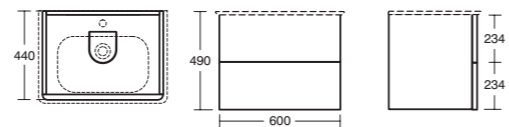

600MM WORKTOP FOR 60CM WASHBASIN

600mm worktop for 600mm basin unit
T7800
Can also be installed with bracket set
with towel holder T783167 and 60cm basin
T055401 see pg 28

REF
T7805--

1400MM WORKTOP FOR 60CM VESSEL BASINS

1400mm worktop for 1400mm basin unit
T7803
Can also be installed with bracket set with
towel holder T783267 and 2 x 60cm vessel
basin T056101

REF
T7812--