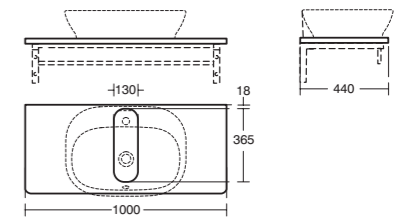

800MM WORKTOP FOR 60CM VESSEL BASIN

800mm worktop for 800mm basin unit
T7802, vessel basin T056101
Can also be installed with bracket set with
towel holder T783867 and 60cm vessel
basin T056101

REF
T7810--