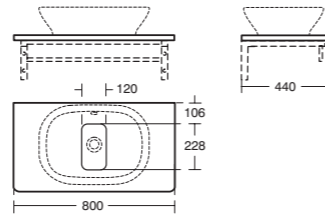

REF
T7815--

WORKTOPS

800MM WORKTOP FOR 55CM VESSEL BASIN

800mm worktop for 800mm basin unit
T7802, vessel basin T056001

REF
T7814--

Can also be installed with bracket set with
towel holder T783867 and 55cm vessel
basin T056001