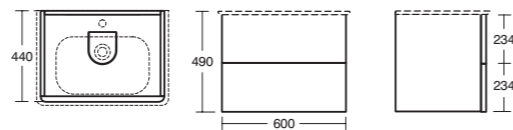

650MM SEMI-COUNTERTOP BASIN UNIT

With 2 doors and internal shelf
For use with 55cm semi-countertop basin T055301. Worktop T7839-- to be ordered separately.

REF T7818--