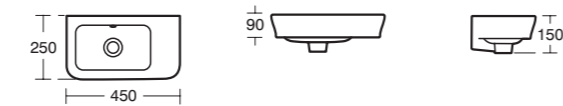

SOFTMOOD 45cm handrinse basin

1 right hand taphole	REF T055101
Chrome bottle trap	E0079AA

Can also be installed with 405mm guest basin unit T7804