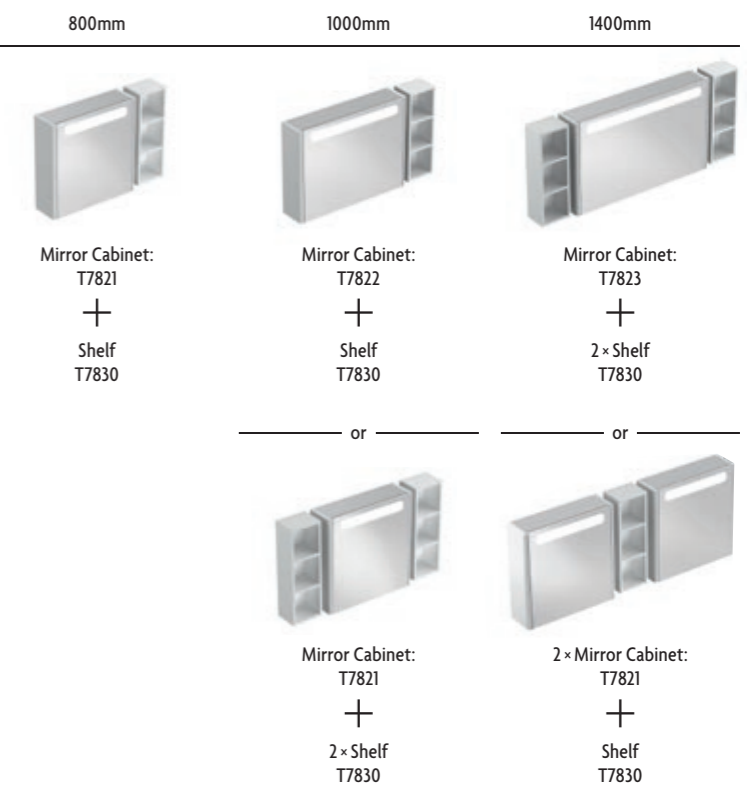

Choose a mirror or mirror cabinet

600cm 800cm 1000cm

450cm 600cm 800cm 1000cm 1400cm

Curved LED lamp

Choose the ideal accessories

Tumbler and holder Soap dispenser and holder Soap dish and holder

Toilet roll holder Spare toilet roll holder Toilet brush and holder robe hook

Single towel rail 800/600/300mm Double towel rail Hand towel rail

COMBINATIONS

Ceramics to basin unit compatibility

Different types of basin

VANITY	600mm Furniture: T7800	800mm Furniture: T7801	1000mm Furniture: T7802	HANDRINSE BASIN	
 T0557 640 x 455mm				 T0551 450 x 252mm	
 T0558 840 x 455mm				 450mm Furniture: T7804	
 T0559 1040 x 455mm					
VESSEL	600mm Furniture: T7800	800mm Furniture: T7801	1000mm Furniture: T7802	1400mm Furniture: T7803	
 T0560 550 x 400mm	 Worktop: T7813	 Worktop: T7814	 Worktop: T7815	 Worktop: T7816	
 T0561 600 x 450mm	 Worktop: T7809	 Worktop: T7810	 Worktop: T7811	 Worktop: T7812	
WASHBASIN	600mm Furniture: T7800 Worktop: T7805	800mm Furniture: T7801 Worktop: T7806	1000mm Furniture: T7802 Worktop: T7807	1400mm Furniture: T7803 Worktop: T7808	
 T0554 600 x 480mm					

Mirror compatibility

MIRRORS

MIRROR CABINETS

SHELF + MIRROR CABINETS

BASINS

SOFTMOOD 60cm pedestal washbasin

1 taphole	REF T055401
Full pedestal	T422001
Semi-pedestal	T422101
Chrome bottle trap	E0079AA

Can also be installed with 1400mm basin unit T7803, 1000mm basin unit T7802, 800mm basin unit T7801 and 600mm basin unit T7800

SOFTMOOD 55cm pedestal washbasin

1 taphole	REF T054101
Full pedestal	T422001
Semi-pedestal	T422101
Chrome bottle trap	E0079AA

SOFTMOOD 45cm handrinse basin

1 right hand taphole	REF T055101
Chrome bottle trap	E0079AA