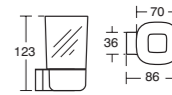

FROSTED GLASS TUMBLER AND HOLDER

Chrome	REF A9139AA
70 x 86 x 123mm