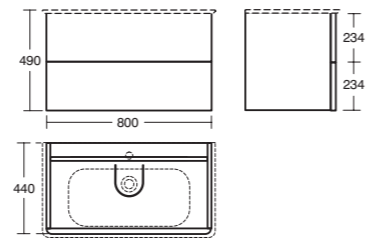

600MM WALL HUNG BASIN UNIT

With 2 drawers
For use with 64cm vanity basin T055701, 60cm basin T055401, 60cm vessel basin T056101 and 55cm vessel basin T056001. Worktop to be ordered separately.

REF T7800--