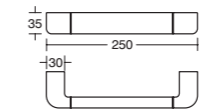

TECHNICAL SPECIFICATIONS

MIRROR CABINETS / MIRRORS

1000MM/800MM MIRROR CABINET

1000mm cabinet with light and shaver socket	REF T7823--
To create a 1400mm configuration use 1000mm mirror cabinet + 2 x shelf units T7830--	
800mm cabinet with light and shaver socket	T7822--
With light and shaver socket	

600MM MIRROR CABINET

600mm cabinet with light and shaver socket	REF T7821--
To create a 1400mm configuration use 2 x 600mm mirror cabinets + 1 shelf unit T7830--	

1400MM/1000MM MIRROR

Anti-steam mirror	REF
1400mm	T7828BH
1000mm	T7827BH
Can be used with curved LED light T782967	

800MM/600MM/450MM MIRROR

Anti-steam mirror	REF
800mm	T7826BH
600mm	T7825BH
450mm (not anti-steam)	T7824BH
Can be used with curved LED light T782967	

Mirror units feature LED light in the front panel and internal glass shelves. Door thickness is 25mm, corner radius is 25mm. Hardware included. IP44 & EMC certified. Anti-steam mirror thickness is 22mm with aluminium finish frame. IP44 & EMC certified. Hardware included.

CURVED LED LIGHT

Can be fitted to the left or right	REF T782967
IP44 certified	

ACCESSORIES

300MM/600MM/800MM SINGLE TOWEL RAIL

Chrome	REF
300 x 60 x 35mm	A9136AA
600 x 60 x 35mm	A9135AA
800 x 60 x 35mm	A9134AA

FROSTED GLASS TUMBLER AND HOLDER

Chrome	REF A9139AA
70 x 86 x 123mm	

460MM DOUBLE TOWEL RAIL

Chrome	REF A9138AA
79 x 492 x 35/62mm	

FROSTED GLASS SOAP DISPENSER AND HOLDER

Chrome	REF A9140AA
79 x 492 x 35/62mm	

250MM HAND TOWEL RAIL

Chrome	REF A9137AA
250 x 60 x 35mm	

SPARE TOILET ROLL HOLDER

Chrome	REF A9143AA
172 x 96 x 35mm	

ROBE HOOK

Chrome	REF A9145AA
20 x 32 x 42mm	

TOILET ROLL HOLDER

Chrome	REF A9142AA
172 x 96 x 155mm	

FROSTED GLASS SOAP DISH AND HOLDER

Chrome	REF A9141AA
118 x 95 x 53mm	

TOILET BRUSH AND HOLDER

Chrome	REF A9144AA
88 x 104 x 383mm