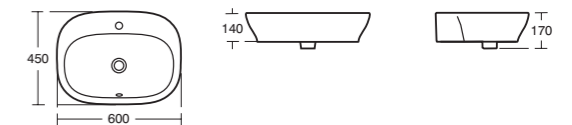

Can also be installed with 1400mm basin unit T7803, 1000mm basin unit T7802, 800mm basin unit T7801 and 600mm basin unit T7800

SOFTMOOD 55cm oval vessel basin

No taphole	REF T056001
Chrome bottle trap	E0079AA