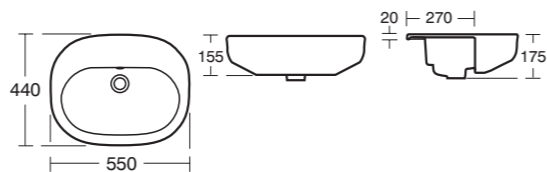

SOFTMOOD 55cm semi-countertop washbasin

1 taphole	REF T055301
Can also be installed with 650mm semi-countertop unit T7818