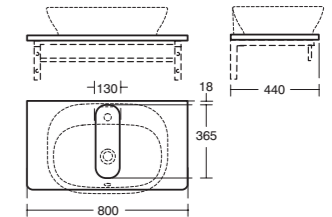

600MM WORKTOP FOR 60CM VESSEL BASIN

600mm worktop for 600mm basin unit
T7800, vessel basin T056101
Can also be installed with bracket set with
towel holder T783167 and 60cm vessel
basin T056101

REF
T7809--