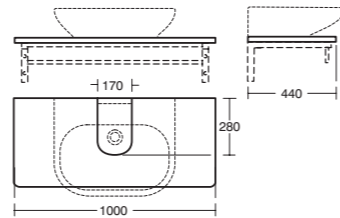

800MM WORKTOP FOR 60CM WASHBASIN

800mm worktop for 800mm basin unit
T7801
Can also be installed with bracket set with
towel holder T783867 and 60cm basin
T055401 see pg 28

REF
T7806--