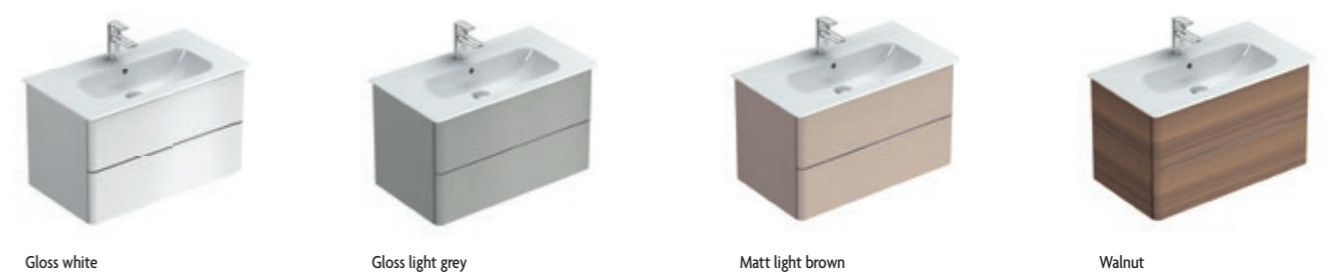

Choose the ideal finish