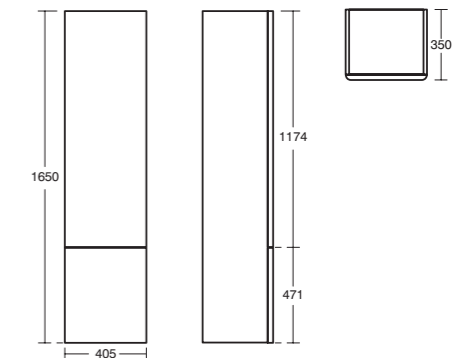

REF T7817--

T7836--

Wall hung, 3 internal adjustable glass shelves (4 upper, 1 lower), integrated chrome plated bar, door thickness 25mm.

Furniture units feature push-pull system (no handle). Corner radius is 25mm. Hardware included.