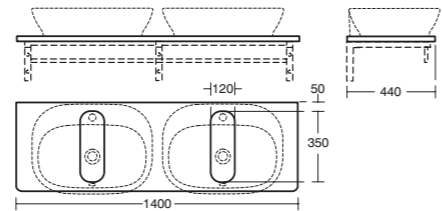

TECHNICAL SPECIFICATIONS

WORKTOPS

Please add colour reference to code when ordering: Matt light brown S5, Gloss light grey S4, Gloss white WG, Walnut S6

1400MM WORKTOP FOR 60CM WASHBASINS

1400mm worktop for 1400mm basin unit
T7803 or bracket set with towel holder
T783267
Can also be installed with bracket set with
towel holders T783267 and 2 x 60cm basins
T055401 see pg 28

REF
T7808--

1000MM WORKTOP FOR 60CM WASHBASIN

1000mm worktop for 1000mm basin unit
T7802
Can also be installed with bracket set with
towel holder T783767 and 60cm basin
T055401 see pg 28

REF
T7807--

800MM WORKTOP FOR 60CM WASHBASIN

800mm worktop for 800mm basin unit
T7801
Can also be installed with bracket set with
towel holder T783867 and 60cm basin
T055401 see pg 28

REF
T7806--

600MM WORKTOP FOR 60CM WASHBASIN

600mm worktop for 600mm basin unit
T7800
Can also be installed with bracket set
with towel holder T783167 and 60cm basin
T055401 see pg 28

REF
T7805--

1400MM WORKTOP FOR 60CM VESSEL BASINS

1400mm worktop for 1400mm basin unit
T7803
Can also be installed with bracket set with
towel holder T783267 and 2 x 60cm vessel
basin T056101

REF
T7812--

WORKTOPS

Please add colour reference to code when ordering: Matt light brown S5, Gloss light grey S4, Gloss white WG, Walnut S6

1000MM WORKTOP FOR 60CM VESSEL BASIN

1000mm worktop for 1000mm basin unit
T7802, vessel basin T056101
Can also be installed with bracket set with
towel holder T783767 and 60cm vessel
basin T056101

REF
T7811--

800MM WORKTOP FOR 60CM VESSEL BASIN

800mm worktop for 800mm basin unit
T7802, vessel basin T056101
Can also be installed with bracket set with
towel holder T783867 and 60cm vessel
basin T056101

REF
T7810--

600MM WORKTOP FOR 60CM VESSEL BASIN