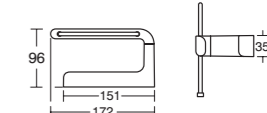

250MM HAND TOWEL RAIL

Chrome	REF A9137AA
250 x 60 x 35mm	

SPARE TOILET ROLL HOLDER

Chrome	REF A9143AA
172 x 96 x 35mm	

ROBE HOOK

Chrome	REF A9145AA
20 x 32 x 42mm	

TOILET ROLL HOLDER

Chrome	REF A9142AA
172 x 96 x 155mm	