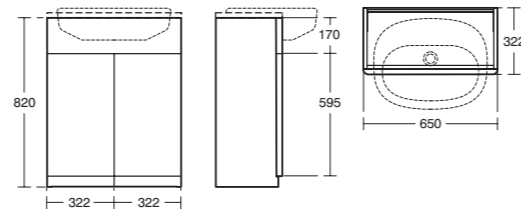

Furniture units feature push-pull system (no handle). Front panel thickness is 25mm, frame thickness is 18mm. Corner radius is 25mm. Integrated chrome plated bar and hardware included.

FURNITURE

Please add colour reference to code when ordering: Matt light brown S5, Gloss light grey S4, Gloss white WG, Walnut S6