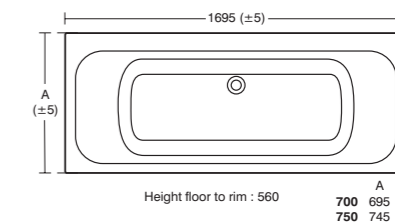

IDEALFORM PLUS+ DOUBLE ENDED BATH

170 x 70cm	REF T993501
170 x 75cm	T993701
Unilux Plus+ 170cm front panel	E479701
Unilux Plus+ 75cm end panel	E483201
Unilux Plus+ 70cm end panel	E483101