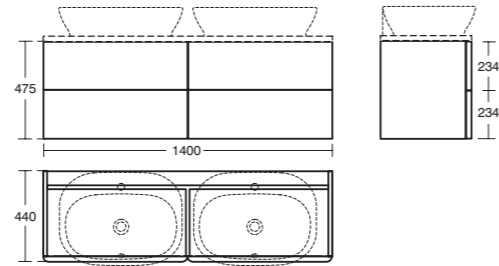

1000MM WALL HUNG BASIN UNIT

With 2 drawers
For use with 104cm vanity basin T055901, 60cm basin T055401, 60cm vessel basin T056101 and 55cm vessel basin T056001. Worktop to be ordered separately.

REF T7802--