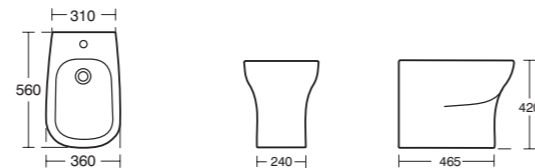

FLOOR STANDING BIDET

1 taphole	REF T519201