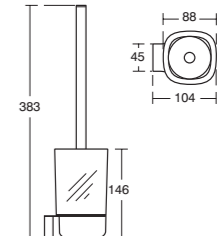

250MM HAND TOWEL RAIL

Chrome	REF A9137AA
250 x 60 x 35mm	

SPARE TOILET ROLL HOLDER

Chrome	REF A9143AA
172 x 96 x 35mm	

ROBE HOOK

Chrome	REF A9145AA
20 x 32 x 42mm	

TOILET ROLL HOLDER

Chrome	REF A9142AA
172 x 96 x 155mm	

FROSTED GLASS SOAP DISH AND HOLDER

Chrome	REF A9141AA
118 x 95 x 53mm	

TOILET BRUSH AND HOLDER

Chrome	REF A9144AA
88 x 104 x 383mm	

GUARANTEE

Our confidence in the quality and reliability of Ideal Standard products enables us to guarantee all ceramic products (including accessories) for a lifetime.