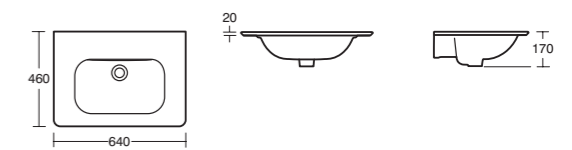

SOFTMOOD 64cm vanity basin

1 taphole	REF T055701
Chrome bottle trap	E0079AA

Can also be installed with 600mm basin unit T7800