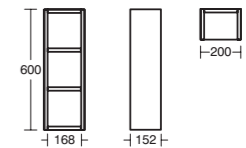

COLUMN UNIT WITH 2 DOORS

With 2 right hand doors
With 2 left hand doors

REF T7817--

T7836--

Wall hung, 3 internal adjustable glass shelves (4 upper, 1 lower), integrated chrome plated bar, door thickness 25mm.