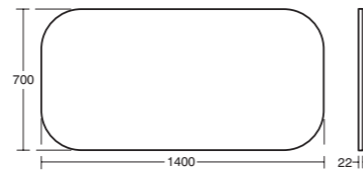

800MM/600MM/450MM MIRROR

Anti-steam mirror	REF
800mm	T7826BH
600mm	T7825BH
450mm (not anti-steam)	T7824BH
Can be used with curved LED light T782967