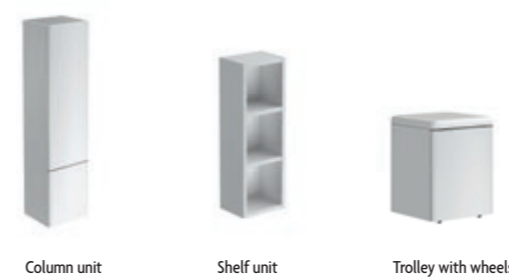

Choose additional elements