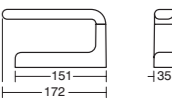

SPARE TOILET ROLL HOLDER

Chrome	REF A9143AA
172 x 96 x 35mm	

ROBE HOOK

Chrome	REF A9145AA
20 x 32 x 42mm