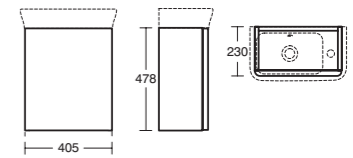

650MM WC UNIT

650 x 320mm WC unit
Includes pre-fitted dual flush cistern and push button. Removable panel for maintenance. Can be used with back-to-wall wc T321601 or wall hung wc T322601. Worktop T7839-- to be ordered separately. Wall hung pan brackets E0600 must be used for wall hung pan

REF T7819--