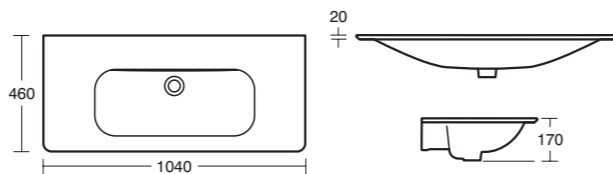

SOFTMOOD 104cm vanity basin

1 taphole	REF T055901
Chrome bottle trap	E0079AA

Can also be installed with 1000mm basin unit T7802