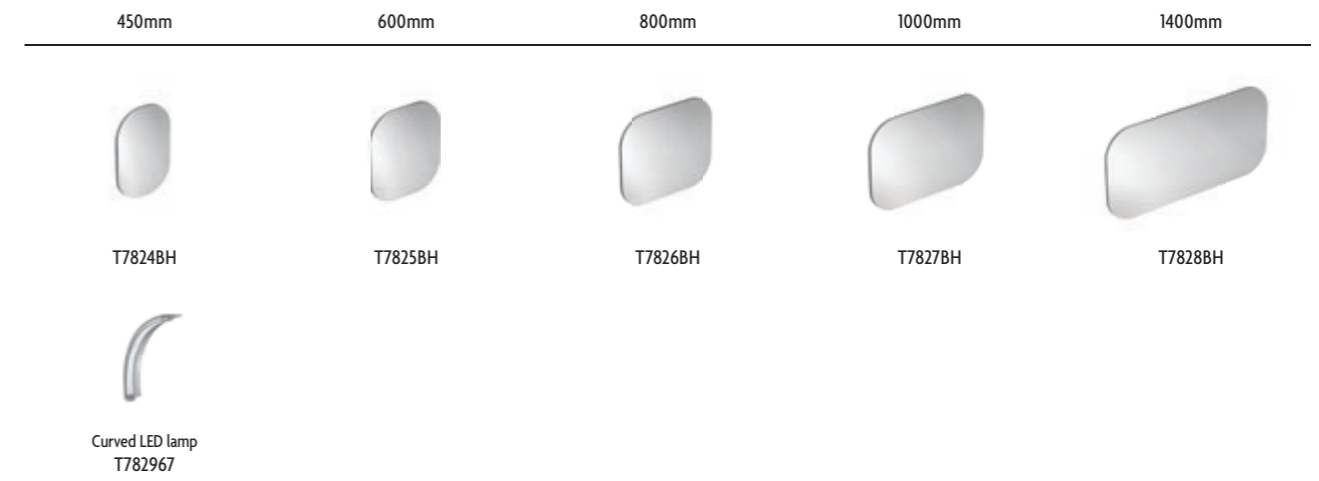

Mirror compatibility

MIRRORS

MIRROR CABINETS

SHELF + MIRROR CABINETS