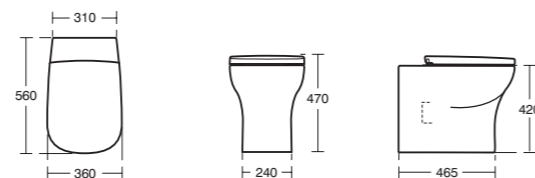

BACK-TO-WALL WC

Back-to-wall WC bowl	REF T321601
Toilet seat and cover	T639101
Soft close toilet seat and cover	T639201
Can be used with 650mm WC unit T7819