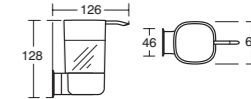

FROSTED GLASS TUMBLER AND HOLDER

Chrome	REF A9139AA
70 x 86 x 123mm	

460MM DOUBLE TOWEL RAIL

Chrome	REF A9138AA
79 x 492 x 35/62mm	

FROSTED GLASS SOAP DISPENSER AND HOLDER

Chrome	REF A9140AA
79 x 492 x 35/62mm	