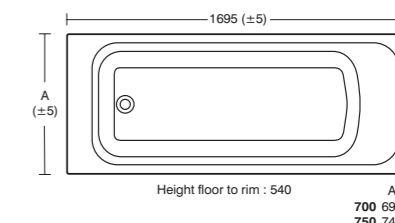

IDEALFORM BATH

170 x 70cm	REF T992701
170 x 75cm	T992801
Unilux 170cm front panel	E319401
Unilux 75cm end panel	E319501
Unilux 70cm end panel	E316901