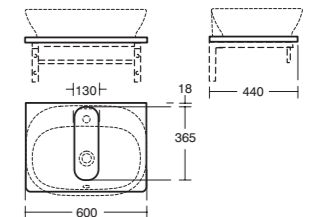

1400MM WORKTOP FOR 55CM VESSEL BASINS

1400mm worktop for 1400mm basin unit
T7803, vessel basin T056001
Can also be installed with bracket set with
towel holder T783267 and 2 x 55cm vessel
basin T056001

REF
T7816--