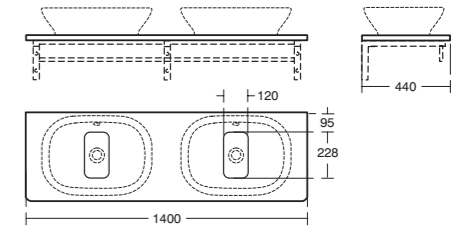

1000MM WORKTOP FOR 55CM VESSEL BASIN

1000mm worktop for 1000mm basin unit
T7802, vessel basin T056001
Can also be installed with bracket set
with towel holder T783767 and 55cm vessel
basin T056001

REF
T7815--