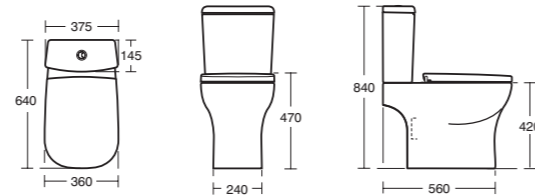

CLOSE COUPLED WC

Close coupled WC pan, horizontal outlet	REF T325301
Close coupled cistern with dual flush	T400901
6/4 litres	
Toilet seat and cover	T639101
Soft close toilet seat and cover	T639201