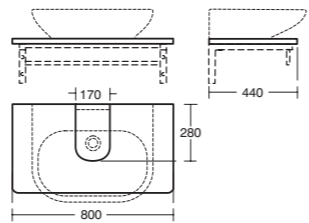

TECHNICAL SPECIFICATIONS

WORKTOPS

Please add colour reference to code when ordering: Matt light brown S5, Gloss light grey S4, Gloss white WG, Walnut S6

1400MM WORKTOP FOR 60CM WASHBASINS

1400mm worktop for 1400mm basin unit
T7803 or bracket set with towel holder
T783267
Can also be installed with bracket set with
towel holders T783267 and 2 x 60cm basins
T055401 see pg 28

REF
T7808--

1000MM WORKTOP FOR 60CM WASHBASIN

1000mm worktop for 1000mm basin unit
T7802
Can also be installed with bracket set with
towel holder T783767 and 60cm basin
T055401 see pg 28

REF
T7807--

800MM WORKTOP FOR 60CM WASHBASIN

800mm worktop for 800mm basin unit
T7801
Can also be installed with bracket set with
towel holder T783867 and 60cm basin
T055401 see pg 28

REF
T7806--

600MM WORKTOP FOR 60CM WASHBASIN

600mm worktop for 600mm basin unit
T7800
Can also be installed with bracket set
with towel holder T783167 and 60cm basin
T055401 see pg 28

REF
T7805--

1400MM WORKTOP FOR 60CM VESSEL BASINS

1400mm worktop for 1400mm basin unit
T7803
Can also be installed with bracket set with
towel holder T783267 and 2 x 60cm vessel
basin T056101

REF
T7812--

WORKTOPS

Please add colour reference to code when ordering: Matt light brown S5, Gloss light grey S4, Gloss white WG, Walnut S6

1000MM WORKTOP FOR 60CM VESSEL BASIN

1000mm worktop for 1000mm basin unit
T7802, vessel basin T056101
Can also be installed with bracket set with
towel holder T783767 and 60cm vessel
basin T056101

REF
T7811--

800MM WORKTOP FOR 60CM VESSEL BASIN

800mm worktop for 800mm basin unit
T7802, vessel basin T056101
Can also be installed with bracket set with
towel holder T783867 and 60cm vessel
basin T056101

REF
T7810--

600MM WORKTOP FOR 60CM VESSEL BASIN