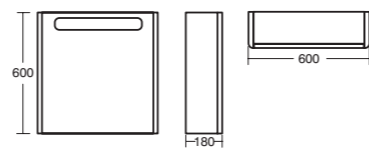

1400MM/1000MM MIRROR

Anti-steam mirror	REF
1400mm	T7828BH
1000mm	T7827BH
Can be used with curved LED light T782967