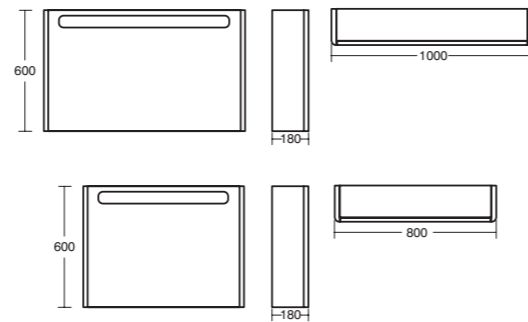

MIRROR CABINETS / MIRRORS

1000MM/800MM MIRROR CABINET

1000mm cabinet with light and shaver socket	REF T7823--
To create a 1400mm configuration use 1000mm mirror cabinet + 2 x shelf units T7830--	
800mm cabinet with light and shaver socket	T7822--
With light and shaver socket	