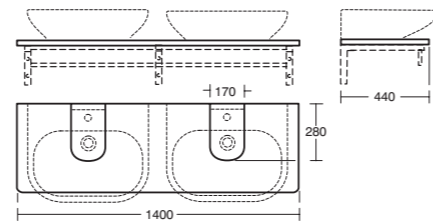

1000MM WORKTOP FOR 60CM WASHBASIN

1000mm worktop for 1000mm basin unit
T7802
Can also be installed with bracket set with
towel holder T783767 and 60cm basin
T055401 see pg 28

REF
T7807--