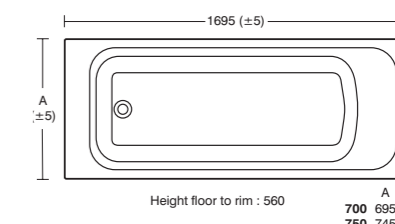

IDEALFORM PLUS+ BATH

170 x 70cm	REF T993101
170 x 75cm	T993301
Unilux Plus+ 170cm front panel	E479701
Unilux Plus+ 75cm end panel	E483201
Unilux Plus+ 70cm end panel	E483101