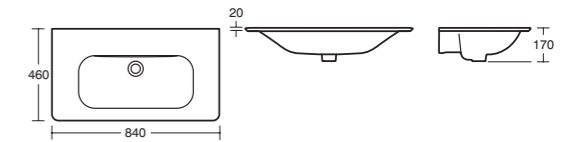

BASINS

SOFTMOOD 84cm vanity basin

1 taphole	REF T055801
Chrome bottle trap	E0079AA

Can also be installed with 800mm basin unit T7801