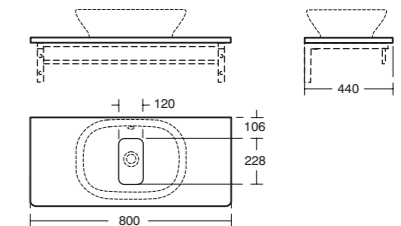

TECHNICAL SPECIFICATIONS

WORKTOPS

Please add colour reference to code when ordering: Matt light brown S5, Gloss light grey S4, Gloss white WG, Walnut S6

1400MM WORKTOP FOR 60CM WASHBASINS

1400mm worktop for 1400mm basin unit
T7803 or bracket set with towel holder
T783267
Can also be installed with bracket set with
towel holders T783267 and 2 x 60cm basins
T055401 see pg 28

REF
T7808--

1000MM WORKTOP FOR 60CM WASHBASIN

1000mm worktop for 1000mm basin unit
T7802
Can also be installed with bracket set with
towel holder T783767 and 60cm basin
T055401 see pg 28

REF
T7807--

800MM WORKTOP FOR 60CM WASHBASIN

800mm worktop for 800mm basin unit
T7801
Can also be installed with bracket set with
towel holder T783867 and 60cm basin
T055401 see pg 28

REF
T7806--

600MM WORKTOP FOR 60CM WASHBASIN

600mm worktop for 600mm basin unit
T7800
Can also be installed with bracket set
with towel holder T783167 and 60cm basin
T055401 see pg 28

REF
T7805--

1400MM WORKTOP FOR 60CM VESSEL BASINS

1400mm worktop for 1400mm basin unit
T7803
Can also be installed with bracket set with
towel holder T783267 and 2 x 60cm vessel
basin T056101

REF
T7812--

WORKTOPS

Please add colour reference to code when ordering: Matt light brown S5, Gloss light grey S4, Gloss white WG, Walnut S6

1000MM WORKTOP FOR 60CM VESSEL BASIN

1000mm worktop for 1000mm basin unit
T7802, vessel basin T056101
Can also be installed with bracket set with
towel holder T783767 and 60cm vessel
basin T056101

REF
T7811--

800MM WORKTOP FOR 60CM VESSEL BASIN

800mm worktop for 800mm basin unit
T7802, vessel basin T056101
Can also be installed with bracket set with
towel holder T783867 and 60cm vessel
basin T056101

REF
T7810--

600MM WORKTOP FOR 60CM VESSEL BASIN