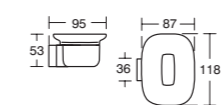

FROSTED GLASS SOAP DISH AND HOLDER

Chrome	REF A9141AA
118 x 95 x 53mm