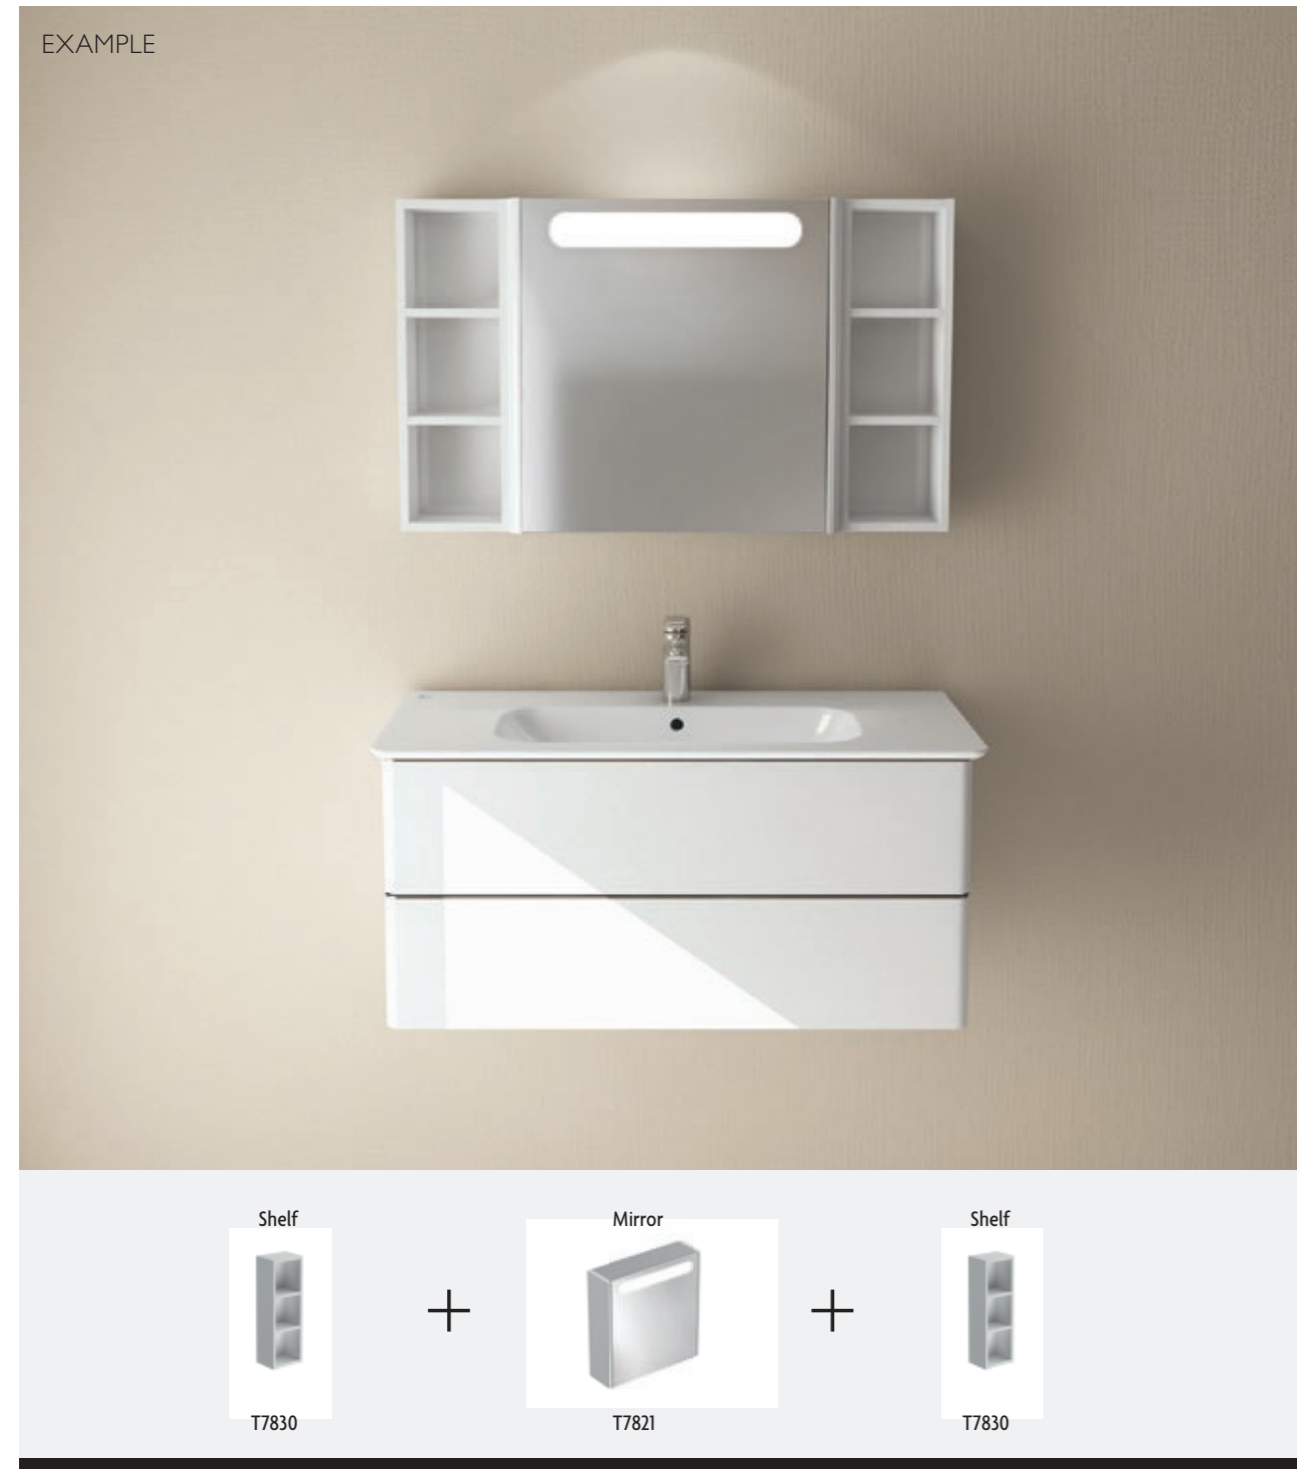

Choose a mirror or mirror cabinet

600cm 800cm 1000cm

450cm 600cm 800cm 1000cm 1400cm

Curved LED lamp

Choose the ideal accessories

Tumbler and holder Soap dispenser and holder Soap dish and holder

Toilet roll holder Spare toilet roll holder Toilet brush and holder robe hook

Single towel rail 800/600/300mm Double towel rail Hand towel rail

COMBINATIONS

Ceramics to basin unit compatibility

Different types of basin

VANITY	600mm Furniture: T7800	800mm Furniture: T7801	1000mm Furniture: T7802	HANDRINSE BASIN	
 T0557 640 x 455mm				 T0551 450 x 252mm	
 T0558 840 x 455mm				 450mm Furniture: T7804	
 T0559 1040 x 455mm					
VESSEL	600mm Furniture: T7800	800mm Furniture: T7801	1000mm Furniture: T7802	1400mm Furniture: T7803	
 T0560 550 x 400mm	 Worktop: T7813	 Worktop: T7814	 Worktop: T7815	 Worktop: T7816	
 T0561 600 x 450mm	 Worktop: T7809	 Worktop: T7810	 Worktop: T7811	 Worktop: T7812	
WASHBASIN	600mm Furniture: T7800 Worktop: T7805	800mm Furniture: T7801 Worktop: T7806	1000mm Furniture: T7802 Worktop: T7807	1400mm Furniture: T7803 Worktop: T7808	
 T0554 600 x 480mm					

Mirror compatibility

MIRRORS

MIRROR CABINETS

SHELF + MIRROR CABINETS

BASINS

SOFTMOOD 60cm pedestal washbasin

1 taphole	REF T055401
Full pedestal	T422001
Semi-pedestal	T422101
Chrome bottle trap	E0079AA

Can also be installed with 1400mm basin unit T7803, 1000mm basin unit T7802, 800mm basin unit T7801 and 600mm basin unit T7800