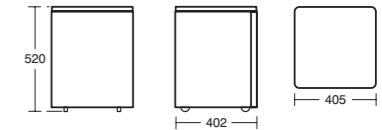

SHELF UNIT

With 2 wooden shelves
Stand alone, can be combined with mirror cabinets.

REF T7830--

To create a 1400mm configuration use 2 x 600mm mirror cabinets T7821 + 1 shelf unit or 1 x 1000 mirror cabinets T7823 + 2 shelf units.