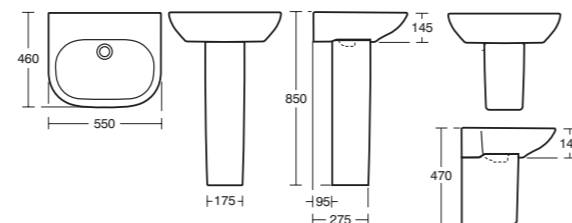

SOFTMOOD 55cm pedestal washbasin

1 taphole	REF T054101
Full pedestal	T422001
Semi-pedestal	T422101
Chrome bottle trap	E0079AA