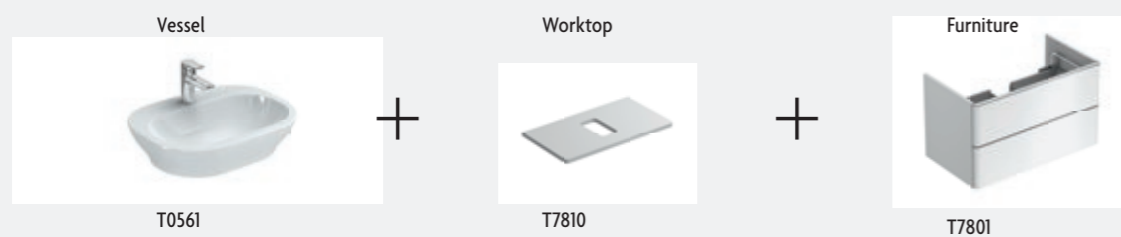

Choose a mirror or mirror cabinet

600cm 800cm 1000cm

450cm 600cm 800cm 1000cm 1400cm

Curved LED lamp

Choose the ideal accessories

Tumbler and holder Soap dispenser and holder Soap dish and holder

Toilet roll holder Spare toilet roll holder Toilet brush and holder robe hook

Single towel rail 800/600/300mm Double towel rail Hand towel rail

COMBINATIONS

Ceramics to basin unit compatibility

Different types of basin

VANITY	600mm Furniture: T7800	800mm Furniture: T7801	1000mm Furniture: T7802	HANDRINSE BASIN	
 T0557 640 x 455mm				 T0551 450 x 252mm	
 T0558 840 x 455mm				 450mm Furniture: T7804	
 T0559 1040 x 455mm					
VESSEL	600mm Furniture: T7800	800mm Furniture: T7801	1000mm Furniture: T7802	1400mm Furniture: T7803	
 T0560 550 x 400mm	 Worktop: T7813	 Worktop: T7814	 Worktop: T7815	 Worktop: T7816	
 T0561 600 x 450mm	 Worktop: T7809	 Worktop: T7810	 Worktop: T7811	 Worktop: T7812	
WASHBASIN	600mm Furniture: T7800 Worktop: T7805	800mm Furniture: T7801 Worktop: T7806	1000mm Furniture: T7802 Worktop: T7807	1400mm Furniture: T7803 Worktop: T7808	
 T0554 600 x 480mm					