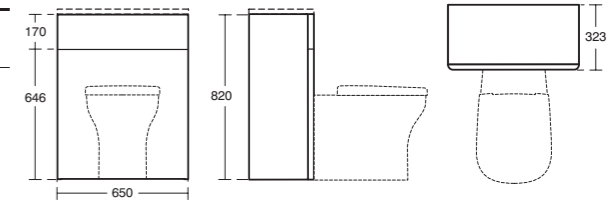

TROLLEY UNIT ON WHEELS

With 1 door and 4 wheels
Drawer thickness 25mm, cushion in eco white leather only, integrated chrome plated bar

REF T7820--