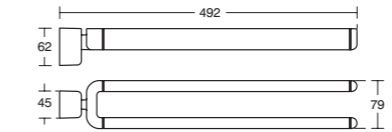

460MM DOUBLE TOWEL RAIL

Chrome	REF A9138AA
79 x 492 x 35/62mm