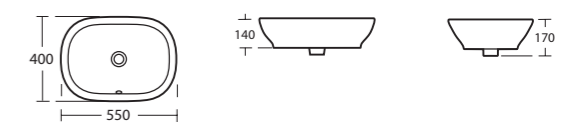

BASINS

SOFTMOOD 60cm pedestal washbasin

1 taphole	REF T055401
Full pedestal	T422001
Semi-pedestal	T422101
Chrome bottle trap	E0079AA

Can also be installed with 1400mm basin unit T7803, 1000mm basin unit T7802, 800mm basin unit T7801 and 600mm basin unit T7800

SOFTMOOD 55cm pedestal washbasin

1 taphole	REF T054101
Full pedestal	T422001
Semi-pedestal	T422101
Chrome bottle trap	E0079AA

SOFTMOOD 45cm handrinse basin

1 right hand taphole	REF T055101
Chrome bottle trap	E0079AA

Can also be installed with 405mm guest basin unit T7804

SOFTMOOD 55cm semi-countertop washbasin

1 taphole	REF T055301
Can also be installed with 650mm semi-countertop unit T7818	

SOFTMOOD 104cm vanity basin

1 taphole	REF T055901
Chrome bottle trap	E0079AA

Can also be installed with 1000mm basin unit T7802

BASINS

SOFTMOOD 84cm vanity basin

1 taphole	REF T055801
Chrome bottle trap	E0079AA

Can also be installed with 800mm basin unit T7801

SOFTMOOD 64cm vanity basin

1 taphole	REF T055701
Chrome bottle trap	E0079AA

Can also be installed with 600mm basin unit T7800

SOFTMOOD 60cm oval vessel basin

1 taphole	REF T056101
Chrome bottle trap	E0079AA

Can also be installed with 1400mm basin unit T7803, 1000mm basin unit T7802, 800mm basin unit T7801 and 600mm basin unit T7800

SOFTMOOD 55cm oval vessel basin

No taphole	REF T056001
Chrome bottle trap	E0079AA

Can also be installed with 1400mm basin unit T7803, 1000mm basin unit T7802, 800mm basin unit T7801 and 600mm basin unit T7800