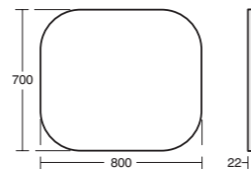

TECHNICAL SPECIFICATIONS

MIRROR CABINETS / MIRRORS

1000MM/800MM MIRROR CABINET

1000mm cabinet with light and shaver socket	REF T7823--
To create a 1400mm configuration use 1000mm mirror cabinet + 2 x shelf units T7830--	
800mm cabinet with light and shaver socket	T7822--
With light and shaver socket	

600MM MIRROR CABINET

600mm cabinet with light and shaver socket	REF T7821--
To create a 1400mm configuration use 2 x 600mm mirror cabinets + 1 shelf unit T7830--	

1400MM/1000MM MIRROR

Anti-steam mirror	REF
1400mm	T7828BH
1000mm	T7827BH
Can be used with curved LED light T782967	

800MM/600MM/450MM MIRROR

Anti-steam mirror	REF
800mm	T7826BH
600mm	T7825BH
450mm (not anti-steam)	T7824BH
Can be used with curved LED light T782967	

Mirror units feature LED light in the front panel and internal glass shelves. Door thickness is 25mm, corner radius is 25mm. Hardware included. IP44 & EMC certified. Anti-steam mirror thickness is 22mm with aluminium finish frame. IP44 & EMC certified. Hardware included.

CURVED LED LIGHT

Can be fitted to the left or right	REF T782967
IP44 certified	

ACCESSORIES

300MM/600MM/800MM SINGLE TOWEL RAIL

Chrome	REF
300 x 60 x 35mm	A9136AA
600 x 60 x 35mm	A9135AA
800 x 60 x 35mm	A9134AA

FROSTED GLASS TUMBLER AND HOLDER

Chrome	REF A9139AA
70 x 86 x 123mm	

460MM DOUBLE TOWEL RAIL

Chrome	REF A9138AA
79 x 492 x 35/62mm	

FROSTED GLASS SOAP DISPENSER AND HOLDER

Chrome	REF A9140AA
79 x 492 x 35/62mm	

250MM HAND TOWEL RAIL

Chrome	REF A9137AA
250 x 60 x 35mm	

SPARE TOILET ROLL HOLDER

Chrome	REF A9143AA
172 x 96 x 35mm	

ROBE HOOK

Chrome	REF A9145AA
20 x 32 x 42mm	

TOILET ROLL HOLDER

Chrome	REF A9142AA
172 x 96 x 155mm	

FROSTED GLASS SOAP DISH AND HOLDER

Chrome	REF A9141AA
118 x 95 x 53mm	

TOILET BRUSH AND HOLDER

Chrome	REF A9144AA
88 x 104 x 383mm