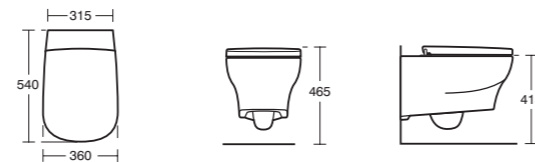

WALL HUNG WC

Wall hung WC bowl	REF T322601
Toilet seat and cover	T639101
Soft close toilet seat and cover	T639201
Can be used with 650mm WC unit T7819