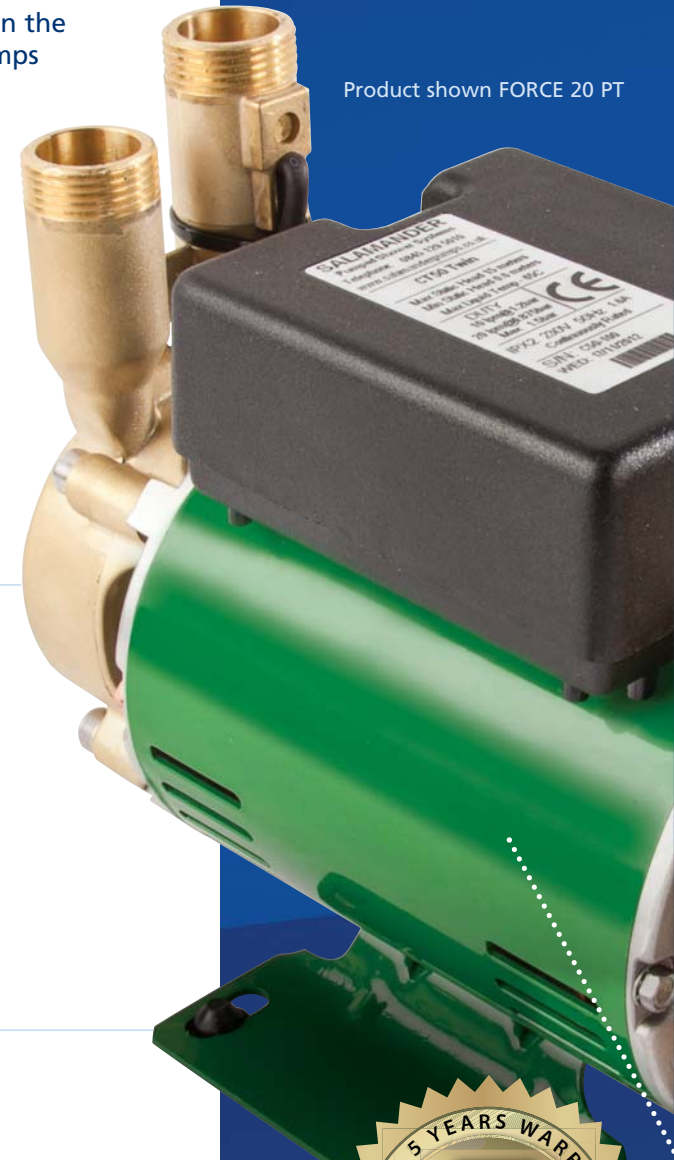

Product shown FORCE 20 PT

FORCE 15 PT

FORCE 15

**A range of brass ended 1.5 bar shower pumps
– ideal for boosting shower performance**

- FORCE 15 PT 1.5 bar twin brass ended positive head shower pump
- FORCE 15 TU 1.5 bar twin brass ended positive and negative head universal shower pump

FORCE 20 TU

FORCE 20

**A range of brass ended 2.0 bar shower pumps
– ideal for providing powerful shower performance**

FORCE 20 PS

- FORCE 20 PT 2.0 bar twin brass ended positive head shower pump
- FORCE 20 TU 2.0 bar twin brass ended positive and negative head universal shower pump
- FORCE 20 PS 2.0 bar single brass ended positive head shower pump
- FORCE 20 SU 2.0 bar single brass ended positive and negative head universal shower pump

FORCE 30 PT

FORCE 30

**A range of brass ended 3.0 bar shower pumps
– ideal for powerful showering and multi outlet applications**

FORCE 30 PS

- FORCE 30 PT 3.0 bar twin brass ended positive head shower pump
- FORCE 30 TU 3.0 bar twin brass ended positive and negative head universal shower pump
- FORCE 30 PS 3.0 bar single brass ended positive head shower pump
- FORCE 30 SU 3.0 bar single brass ended positive and negative head universal shower pump

Continuously rated motor as used in the Salamander CT50 the UK's best selling shower pump – another proven performer

Select the correct **FORCE** pump for your application

	To a Combi Boiler	Instant Electric Shower	Instant Electric Water Heater	Washing Machine/ Dishwasher *	Conventional Shower	Victorian can head shower	Multi Function Shower	Massage Function	Champagne Spray	Body Jets (Max 4)	Whole House Installations	Individual Hot/ Cold Taps/Bath
Force 15 PT					✓	✓	✓	✓	✓			
Force 20 PT					✓	✓	✓	✓	✓			
Force 30 PT					✓	✓	✓	✓	✓	✓		
Force 20 PS	† ✓	** ✓	✓	✓	✓	✓	✓	✓	✓			✓
Force 30 PS	† ✓	** ✓	✓	✓	✓	✓	✓	✓	✓			✓
Force 15 TU					✓	✓	✓	✓	✓			
Force 20 TU					✓	✓	✓	✓	✓		✓	
Force 30 TU					✓	✓	✓	✓	✓	✓	✓	
Force 20 SU		** ✓	✓	✓	✓	✓	✓	✓	✓			✓
Force 30 SU		** ✓	✓	✓	✓	✓	✓	✓	✓	✓		✓