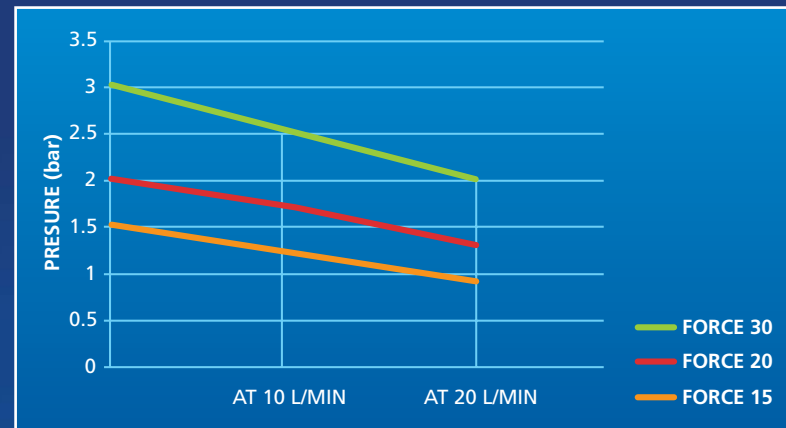

* 5 year free warranty when you register pump and installation details.

New solid state switching on the pump for outstanding reliability and repeatability

Solid brass, Salamander branded end caps for robustness and durability

Continuously rated motor as used in the Salamander CT50 the UK's best selling shower pump – another proven performer

Select the correct **FORCE** pump for your application

	To a Combi Boiler	Instant Electric Shower	Instant Electric Water Heater	Washing Machine/ Dishwasher *	Conventional Shower	Victorian can head shower	Multi Function Shower	Massage Function	Champagne Spray	Body Jets (Max 4)	Whole House Installations	Individual Hot/ Cold Taps/Bath
Force 15 PT					✓	✓	✓	✓	✓			
Force 20 PT					✓	✓	✓	✓	✓			
Force 30 PT					✓	✓	✓	✓	✓	✓		
Force 20 PS	† ✓	** ✓	✓	✓	✓	✓	✓	✓	✓			✓
Force 30 PS	† ✓	** ✓	✓	✓	✓	✓	✓	✓	✓			✓
Force 15 TU					✓	✓	✓	✓	✓			
Force 20 TU					✓	✓	✓	✓	✓		✓	
Force 30 TU					✓	✓	✓	✓	✓	✓	✓	
Force 20 SU		** ✓	✓	✓	✓	✓	✓	✓	✓			✓
Force 30 SU		** ✓	✓	✓	✓	✓	✓	✓	✓	✓		✓