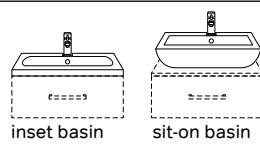

choose your basin