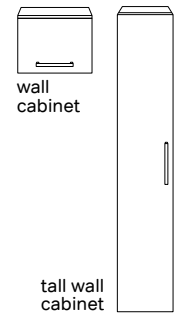

choose your basin

cloakroom option

(500mm wide, includes 2 door washstation and basin)

choose your washstation

choose your wc cabinet

choose your wall storage

choose your mirror

Perfectly proportioned basin is ideal for a cloakroom.