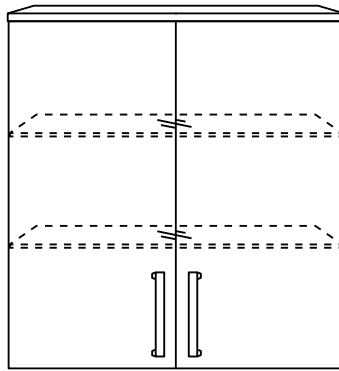

Wall Cabinets (each cabinet includes 2 glass shelves)

Widths available:
160mm

Depths available:
200mm

Door types available:
• single solid door
• single glazed door

Widths available:
320mm

Depths available:
200mm

Door types available:
• single solid door
• single glazed door
• single frosted glass door

Widths available:
500mm
560mm
640mm
800mm

Depths available:
200mm

Door types available:
• double solid doors
• double glazed doors
• double frosted glass doors

3 Drawer Cabinet

Widths available:
320mm

Depths available:
300mm

Door type available:
• solid drawers

WC Cabinet with cistern

Widths available:
500mm
560mm
640mm
800mm

Depths available:
200mm
300mm

Door type available:
• solid door

Vanity Cabinet

Widths available:
500mm
560mm
640mm
800mm

Depths available:
200mm
300mm

Door types available:
• solid door

Shelf:
1 adjustable shelf

Tall Cabinet

Widths available:
320mm

Depths available:
300mm

Door types available:
• 2 solid doors + 2 drawer*
• 1 solid door, 1 glass door
and 2 drawers**
• 2 doors***

Shelf:
* 2 adjustable shelf
** 1 adjustable shelf
*** 2 adjustable shelves
and 2 fixed shelves

Midi Cabinet

Widths available:
320mm

Depths available:
300mm

Door types available:
• single solid door

Shelf:
1 adjustable shelf