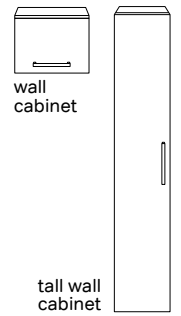

choose your basin

inset basin sit-on basin

cloakroom option

(500mm wide, includes 2 door washstation and basin)

choose your washstation

choose your wc cabinet

wc cabinet wc cabinet with storage

choose your wall storage