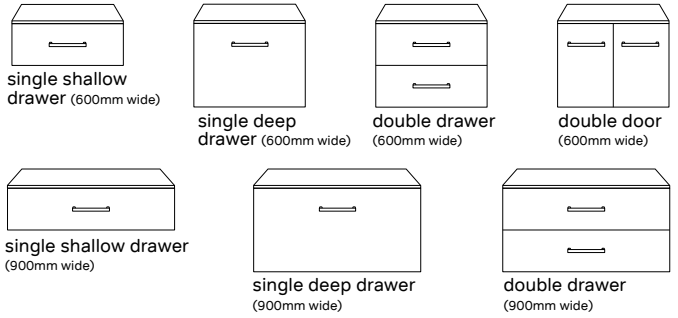

choose your basin

cloakroom option

(500mm wide, includes 2 door washstation and basin)

choose your washstation

choose your wc cabinet

choose your wall storage

choose your mirror

Stunning Italian-designed basin and halo mirror.