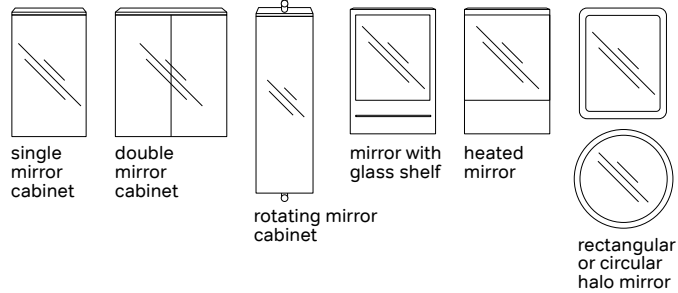

choose your basin

cloakroom option

(500mm wide, includes 2 door washstation and basin)

choose your washstation

choose your wc cabinet

choose your wall storage

choose your mirror

Stunning Italian-designed basin and halo mirror.