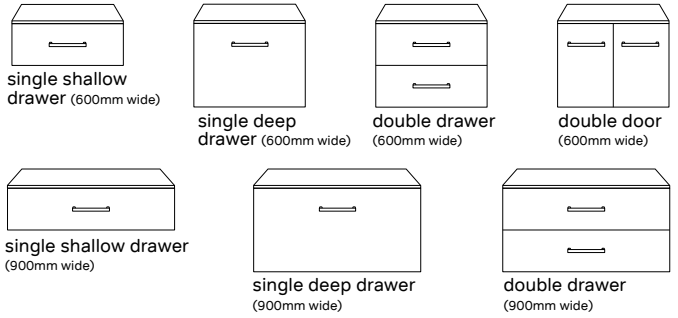

choose your basin

cloakroom option

(500mm wide, includes 2 door washstation and basin)

choose your washstation

choose your wc cabinet

choose your wall storage

choose your mirror

New gently curved handles add a designer finish.