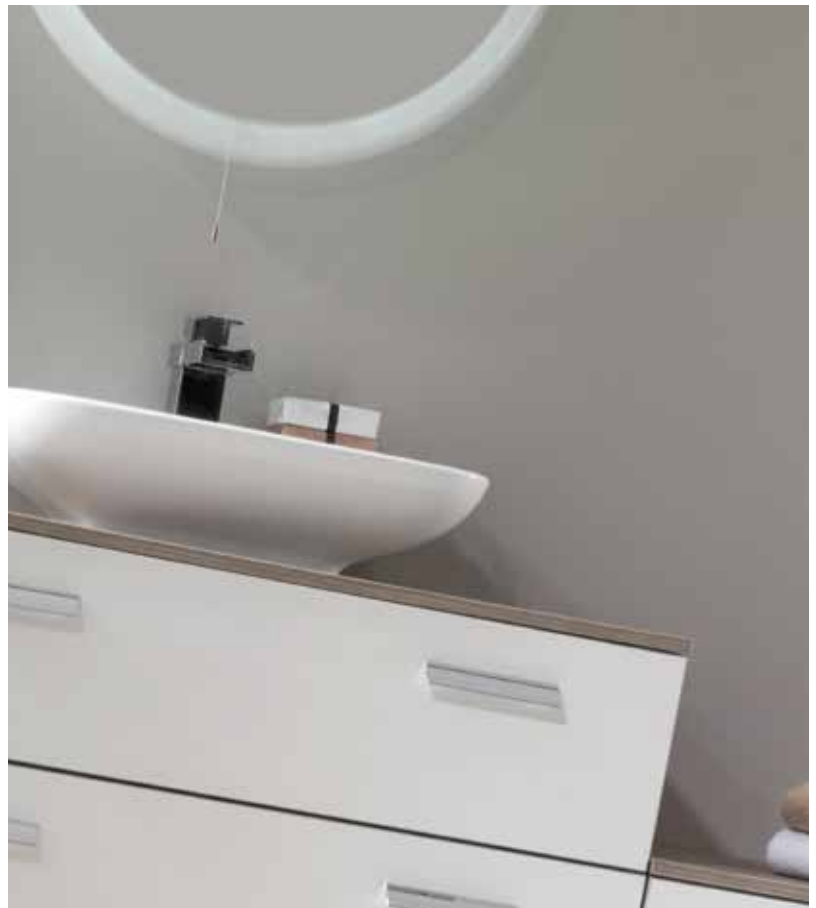

choose your basin

cloakroom option

(500mm wide, includes 2 door washstation and basin)

choose your washstation

choose your wc cabinet

choose your wall storage

choose your mirror

Stunning Italian-designed basin and halo mirror.