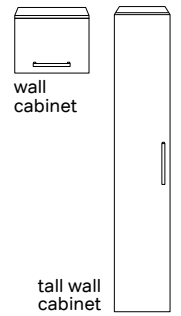

choose your basin

cloakroom option

(500mm wide, includes 2 door washstation and basin)

choose your washstation

choose your wc cabinet

choose your wall storage

choose your mirror

Stunning Italian-designed basin and halo mirror.