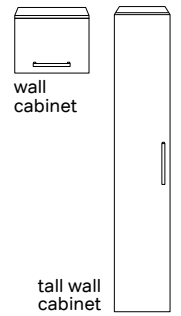

choose your basin

cloakroom option

(500mm wide, includes 2 door washstation and basin)

choose your washstation

choose your wc cabinet

choose your wall storage

choose your mirror

New gently curved handles add a designer finish.