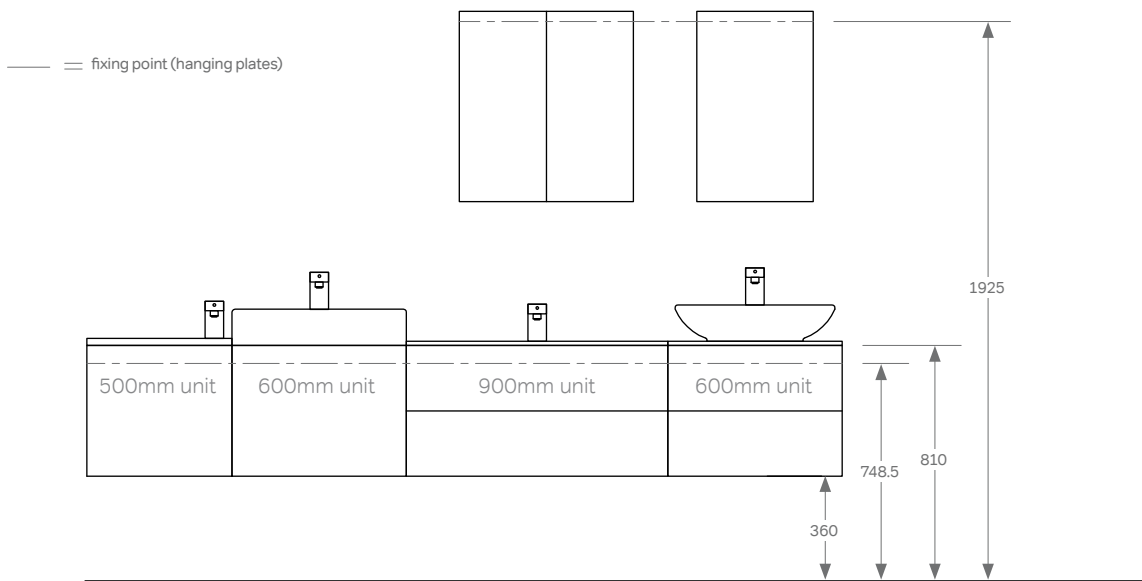

Here's all the essential planning information you need to help you plan your new Shades bathroom.

planning - modular units

The information below is for height positions of cabinets.

These dimensions are to be used as a guide and should be tailored around your requirements.

If your installation uses wall hanging brackets only, then you or the installer can position the cabinets to the height of your choice.