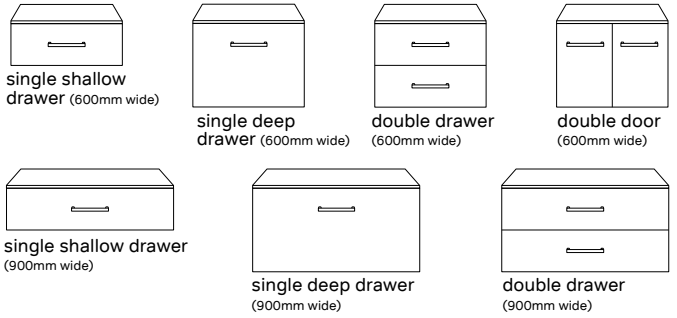

choose your basin

inset basin sit-on basin

cloakroom option

(500mm wide, includes 2 door washstation and basin)

choose your washstation

choose your wc cabinet

wc cabinet wc cabinet with storage

choose your wall storage