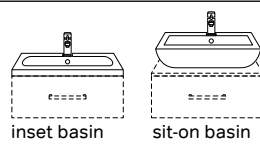

choose your basin

inset basin

sit-on basin

cloakroom option

(500mm wide, includes 2 door washstation and basin)

choose your washstation

single shallow drawer (600mm wide)

single deep drawer (600mm wide)