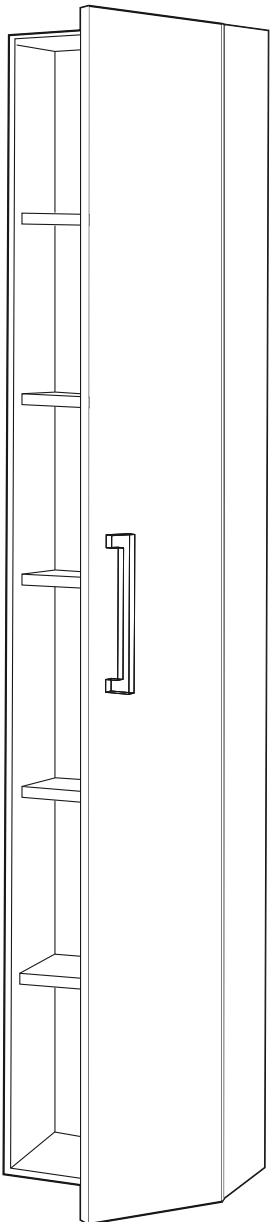

your room, your way...

On trend doesn't mean quick to date. We've taken inspiration from the worlds of fashion and design to the natural world to create up-to-the-minute looks that will last.

see our designer tips on **p6**

You'll use your bathroom every day. Here's how to make the most of its size and space in four easy stages.

find our clever storage solutions on **p8**

the bathrooms...

Make your bathroom as individual as you are. Select your style then mix and match the look you want with the practical pieces you need. Go modular for the designer feel that's unique to you.

take your pick, starting from **p12**

Get a designer look tailored just for you. Fitted bathroom furniture brings sleek, stylish sophistication whatever the space you've got to work with. One of life's little luxuries, fitted around you.

start setting the scene from **p50**

the detail...

Make it individual, make it personal, make it yours. Your finishing touches will add the contemporary flair, timeless elegance or understated simplicity that truly makes it your bathroom, your way.

read more from **p96**

Make sure it all measures up with our vital stats.

plan ahead from **p106**

Scan the QR code with your smart phone for more information on the Shades range.

- find out more about our lifetime guarantee overleaf..