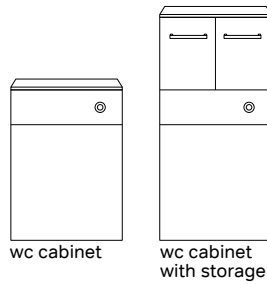

choose your basin

inset basin sit-on basin

cloakroom option

(500mm wide, includes 2 door washstation and basin)

choose your washstation

choose your wc cabinet

wc cabinet wc cabinet with storage

choose your wall storage