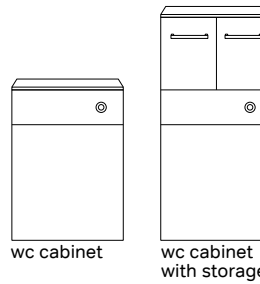

choose your basin

cloakroom option

(500mm wide, includes 2 door washstation and basin)

choose your washstation

choose your wc cabinet

choose your wall storage

choose your mirror

Stunning Italian-designed basin and halo mirror.