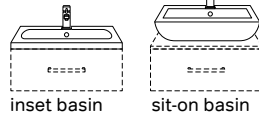

choose your basin

inset basin sit-on basin

cloakroom option

(500mm wide, includes 2 door washstation and basin)

choose your washstation

choose your wc cabinet

wc cabinet wc cabinet with storage

choose your wall storage