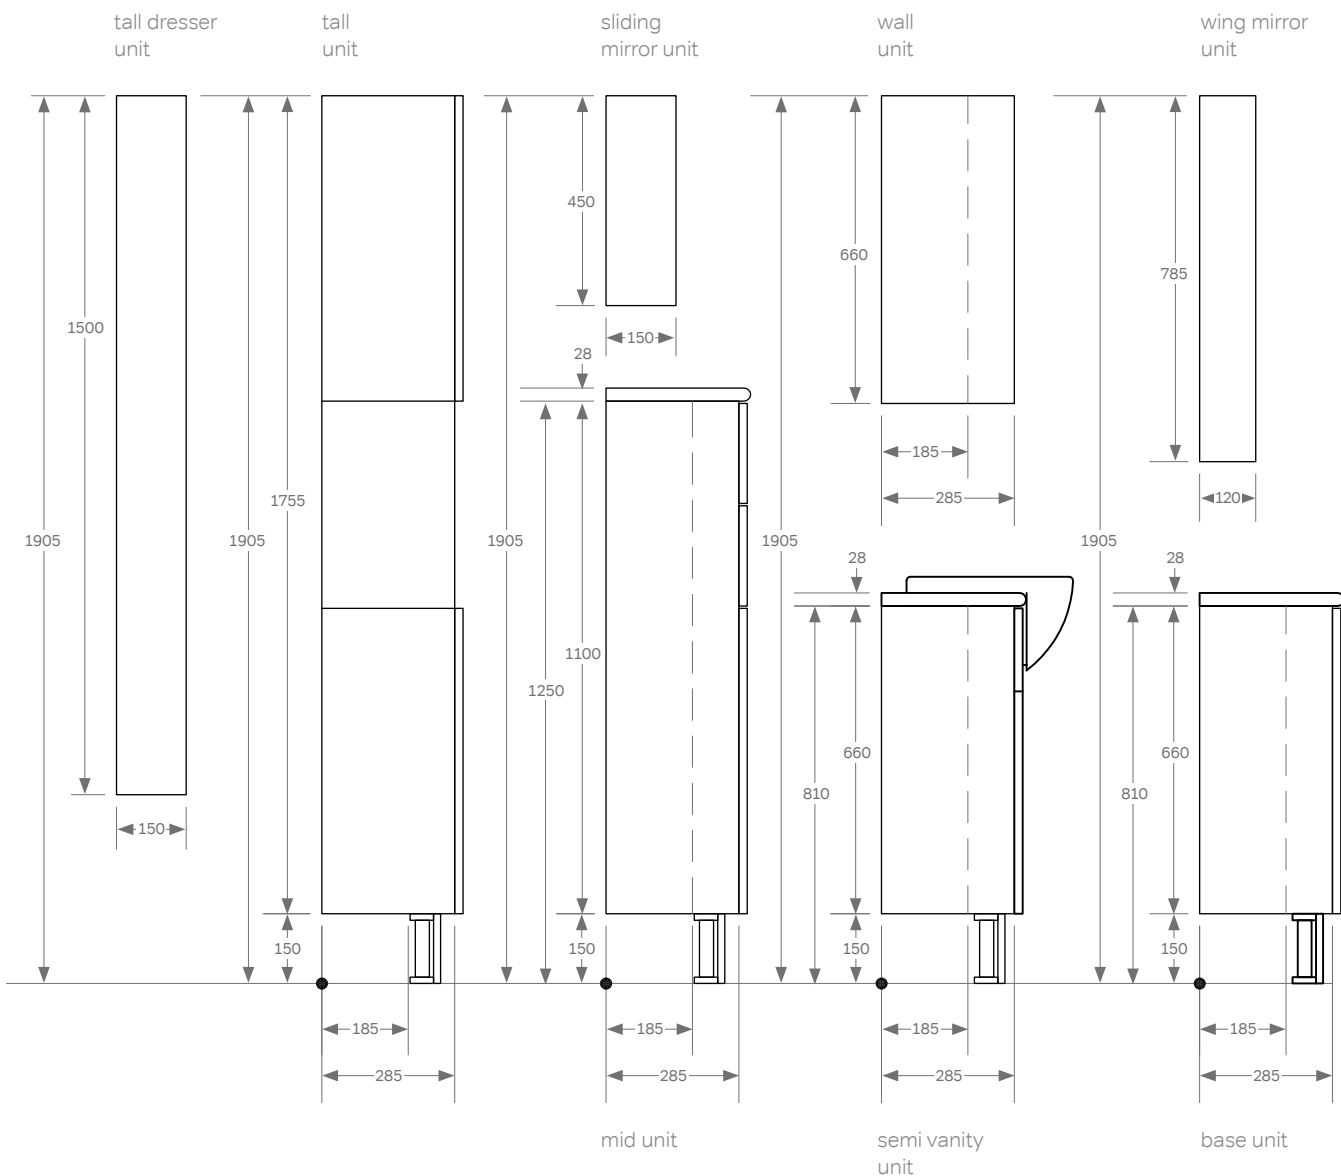

planning - fitted units

The information below is for height positions of cabinets based on 150mm plinths being used. For 200mm plinths increase height by 50mm.

These dimensions are to be used as a guide and should be tailored around your requirements.

If your installation uses wall hanging brackets only, then you or the installer can position the cabinets to the height of your choice.