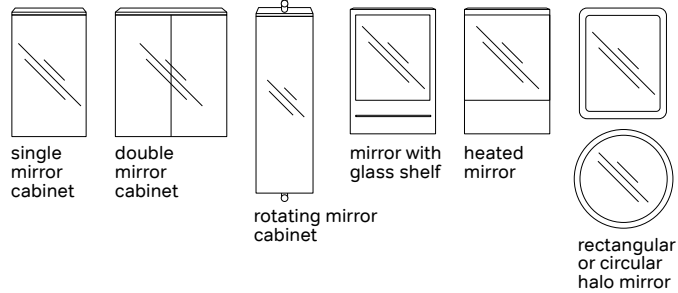

choose your basin

cloakroom option

(500mm wide, includes 2 door washstation and basin)

choose your washstation

choose your wc cabinet

choose your wall storage

choose your mirror

New gently curved handles add a designer finish.