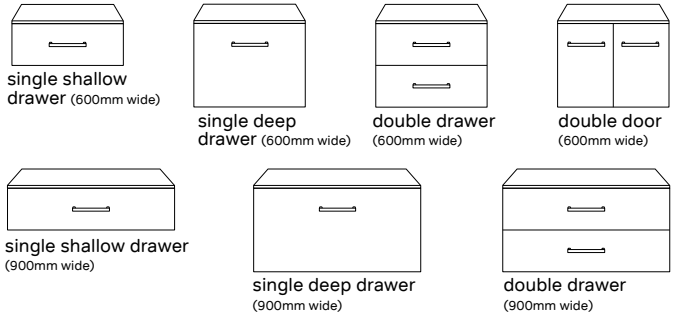

choose your basin

cloakroom option

(500mm wide, includes 2 door washstation and basin)

choose your washstation

choose your wc cabinet

choose your wall storage

choose your mirror

Perfectly proportioned basin is ideal for a cloakroom.