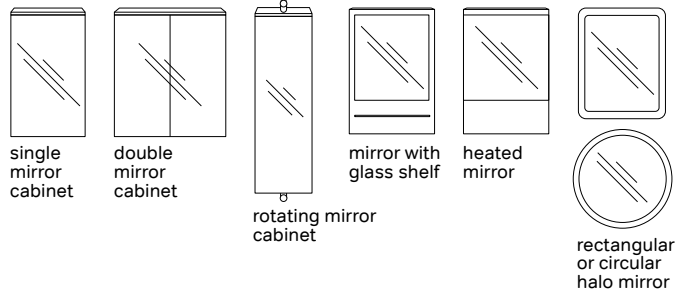

tall wall cabinet

choose your mirror

single mirror cabinet

double mirror cabinet

rotating mirror cabinet

mirror with glass shelf

heated mirror

A tall wall cabinet provides useful additional storage.