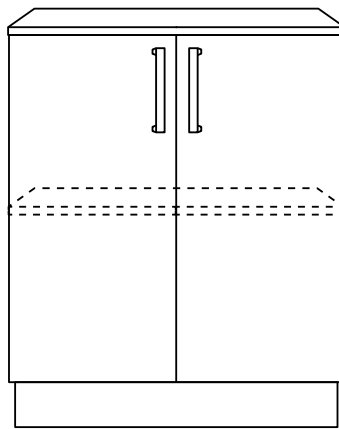

Base Cabinet

Widths available:
640mm*

Depths available:
200mm
300mm

Door type available:
• double solid doors

Shelf:
1 adjustable shelf