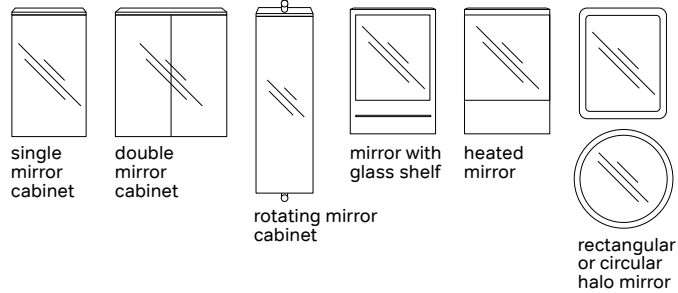

choose your basin

cloakroom option

(500mm wide, includes 2 door washstation and basin)

choose your washstation

choose your wc cabinet

choose your wall storage

choose your mirror

Perfectly proportioned basin is ideal for a cloakroom.