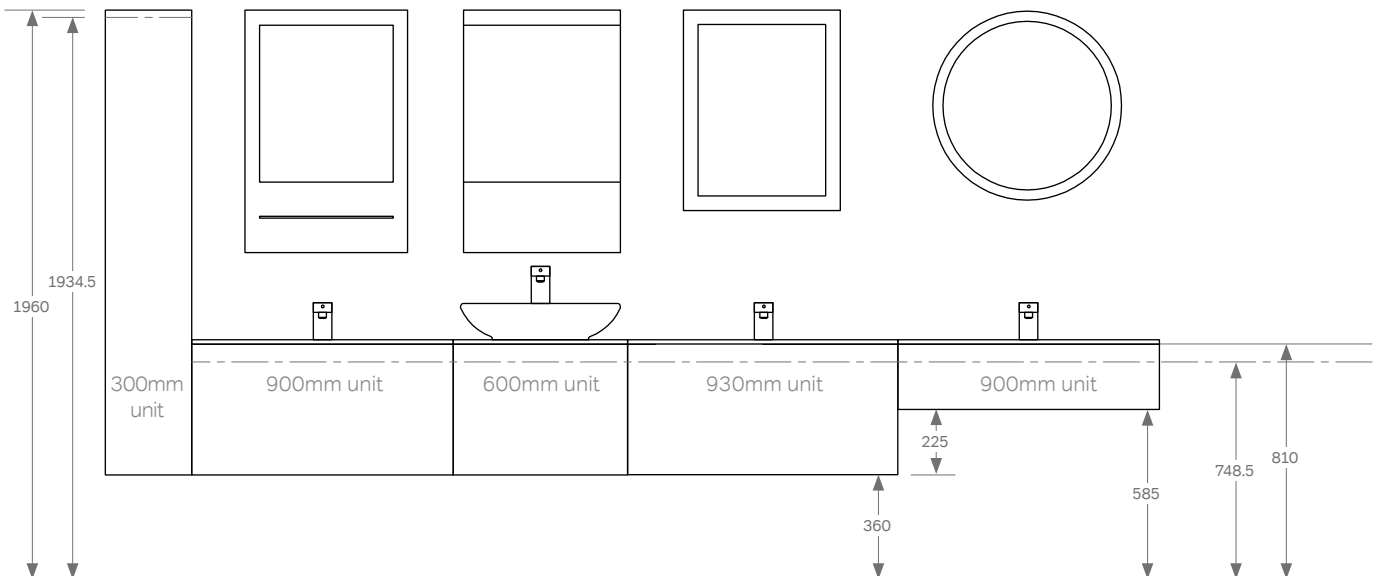

Here's all the essential planning information you need to help you plan your new Shades bathroom.

planning - modular units

The information below is for height positions of cabinets.

These dimensions are to be used as a guide and should be tailored around your requirements.

If your installation uses wall hanging brackets only, then you or the installer can position the cabinets to the height of your choice.