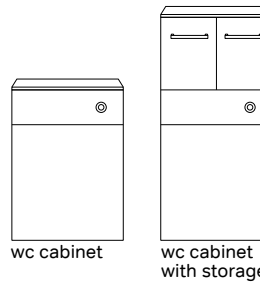

choose your basin

cloakroom option

(500mm wide, includes 2 door washstation and basin)

choose your washstation

choose your wc cabinet

choose your wall storage

choose your mirror

Perfectly proportioned basin is ideal for a cloakroom.