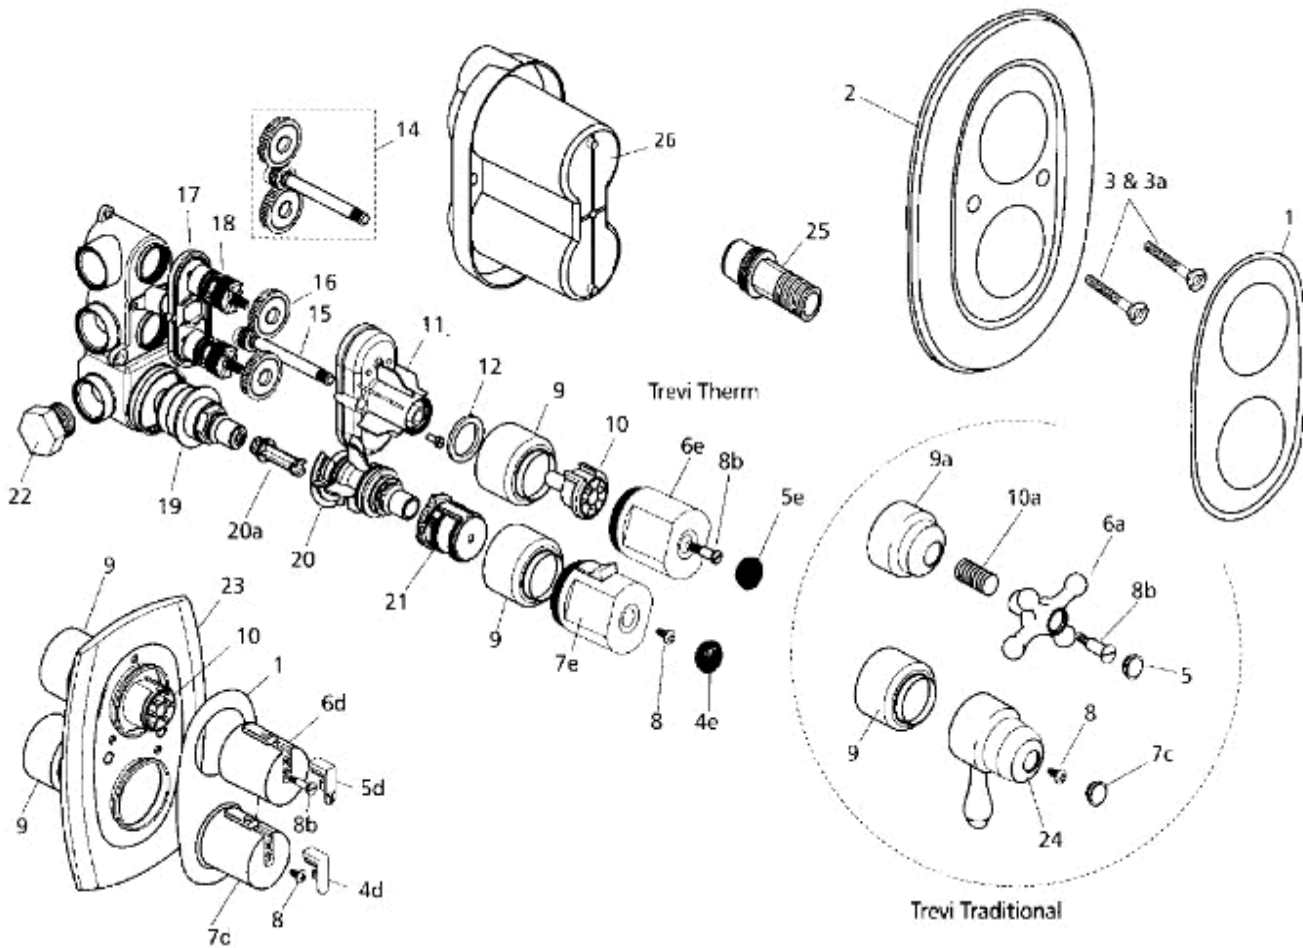

<p>

Ref.	Description	Part No.
1a	Front cover plate chrome	A963619AA
1b	Front cover plate gold	A963619AZ
2	Back cover plate chrome	A963618--
2a	Cover plate sealing rings	A962601NU
3a	Cover plate fixing screws 50 mm CHROME	A918434--
3b	Cover plate fixing screws 60 mm CHROME	A961160--
4d	Outline temperature handle cover slip	-
4e	Trevi Therm Temperature handle cap	A907294LJ
5	Traditional volume control handle cap	A962585--
5d	Outline volume handle cover slip	-
5e	Trevi Therm volume handle cap	A962585NU
6a	Traditional volume handle	E950848--
6d	Outline volume handle	A962103PQ
6e	Trevi Therm volume handle	A963515--
7c	Traditional temperature handle index	L960218--
7d	Outline temperature handle	A962352PQ
7e	Trevi Therm Temperature handle	A963506--
8	Self tapping handle screw	A918416
8b	Long volume handle screw	A91842814
9	Standard Shroud CHROME	A962599--
9a	Traditional Volume control handle shroud	A907270--
10	Volume control handle carrier	A923348
10a	Traditional volume control handle insert	N058997NU
11	Gear box cover	-
12	Gear box sealing washer	A911940
13	Gear box cover fixing screws	-
15	Gear drive spindle for A3000 only	A953155NU11
15a	Gear drive spindle for A3110 only	A953164NU11
16	Gear/clutch wheels - pair	A960489NU
17	Gear box back plate	-