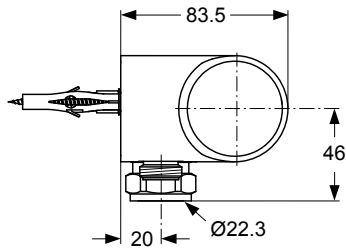

Produced from: June 2011

Exposed thermostat mixer shower
chrome

A5699AA

Pos.	Description	Part-Number	Qty.	Pos.	Description	Part-Number	Qty.
1	Handle cpl. with Logo ISI	A 963 851 AA	1 pcs	12	O - ring Ø 17x2	A 961 810 NU	2 pcs
2	Spigot screw M5x5	A 961 095 NU	1 pcs	13	Shower nipple compl.	A 963 651 NU	1 pcs
3	Screw M4 x 23,5			14	O - ring Ø 18,72x 2,62		
4	Temperature handle cpl.	A 963 852 AA	1 pcs	15	Connecting nipple InnerØ 22mm		
5	Ejot-PT Screw KB50x10			16	Wall Fixation kit		
6	Handle insert	A 963 432 NU	1 Set				
7	Rubber valve G3/4	A 963 284 NU	1 pcs				
8	Temperatur-adjustment	A 961 889 NU	1 pcs				
9	Boost cartridge venturi	A 963 855 NU	1 pcs				
10	Body (exposed shr.)						
11	Screw M5x16 DIN914 A2	B 960 305 NU	10 pcs				