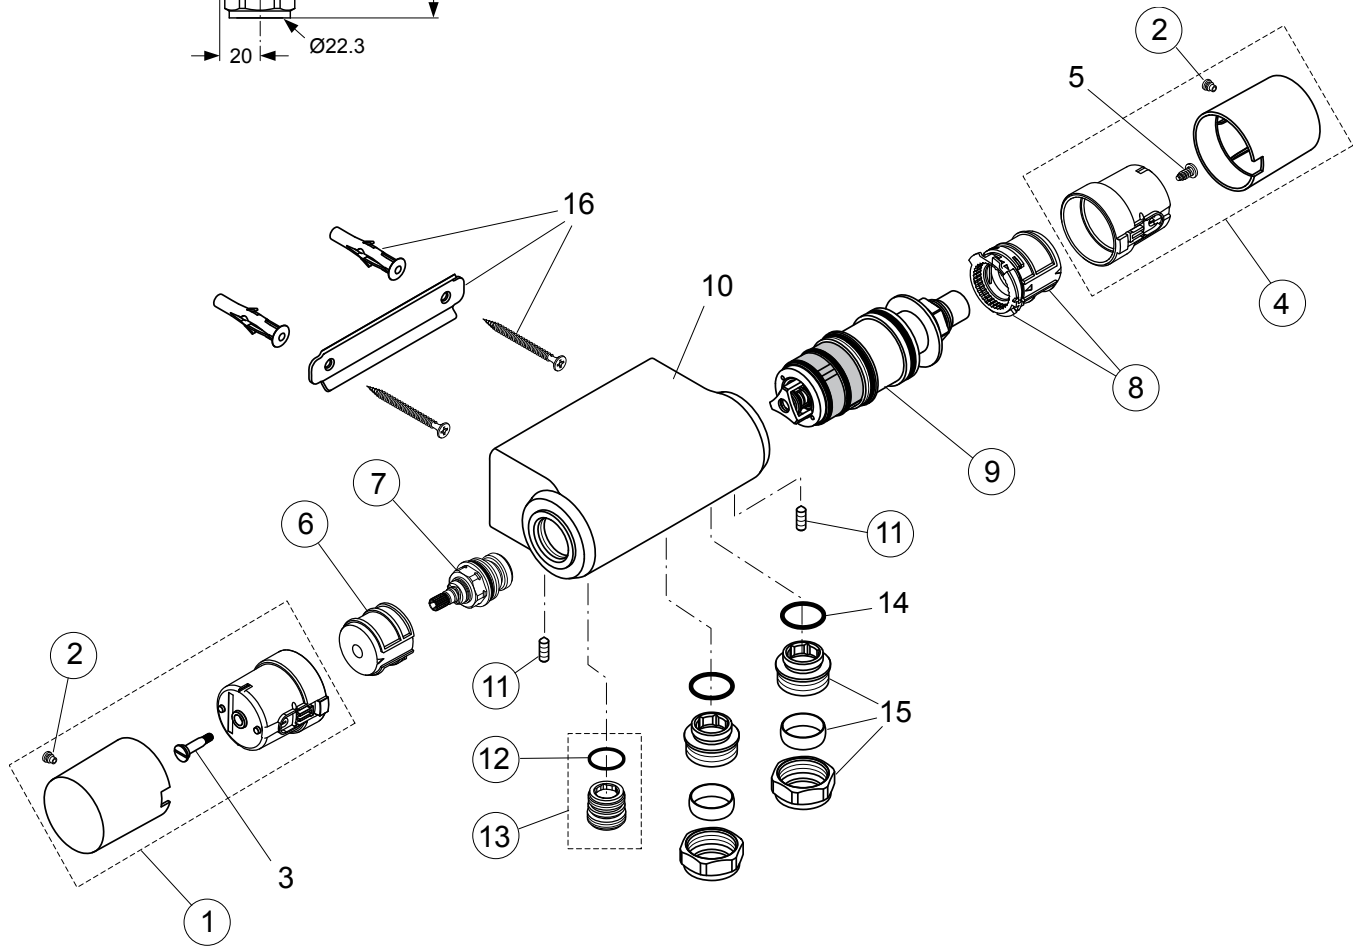

Produced from: June 2011

Exposed thermostat mixer shower
chrome

A5699AA

Pos.	Description	Part-Number	Qty.	Pos.	Description	Part-Number	Qty.
1	Handle cpl. with Logo ISI	A 963 851 AA	1 pcs	12	O - ring Ø 17x2	A 961 810 NU	2 pcs
2	Spigot screw M5x5	A 961 095 NU	1 pcs	13	Shower nipple compl.	A 963 651 NU	1 pcs
3	Screw M4 x 23,5			14	O - ring Ø 18,72x 2,62		
4	Temperature handle cpl.	A 963 852 AA	1 pcs	15	Connecting nipple InnerØ 22mm		
5	Ejot-PT Screw KB50x10			16	Wall Fixation kit		
6	Handle insert	A 963 432 NU	1 Set				
7	Rubber valve G3/4	A 963 284 NU	1 pcs				
8	Temperatur-adjustment	A 961 889 NU	1 pcs				
9	Boost cartridge venturi	A 963 855 NU	1 pcs				
10	Body (exposed shr.)						
11	Screw M5x16 DIN914 A2	B 960 305 NU	10 pcs				