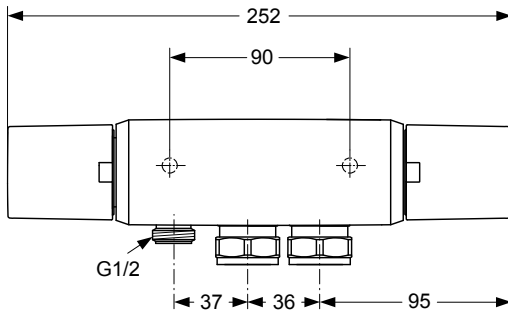

Produced from: June 2011

Exposed thermostat mixer shower
chrome

A5699AA

Pos.	Description	Part-Number	Qty.	Pos.	Description	Part-Number	Qty.
1	Handle cpl. with Logo ISI	A 963 851 AA	1 pcs	12	O - ring Ø 17x2	A 961 810 NU	2 pcs
2	Spigot screw M5x5	A 961 095 NU	1 pcs	13	Shower nipple compl.	A 963 651 NU	1 pcs
3	Screw M4 x 23,5			14	O - ring Ø 18,72x 2,62		
4	Temperature handle cpl.	A 963 852 AA	1 pcs	15	Connecting nipple InnerØ 22mm		
5	Ejot-PT Screw KB50x10			16	Wall Fixation kit		
6	Handle insert	A 963 432 NU	1 Set				
7	Rubber valve G3/4	A 963 284 NU	1 pcs				
8	Temperatur-adjustment	A 961 889 NU	1 pcs				
9	Boost cartridge venturi	A 963 855 NU	1 pcs				
10	Body (exposed shr.)						
11	Screw M5x16 DIN914 A2	B 960 305 NU	10 pcs				