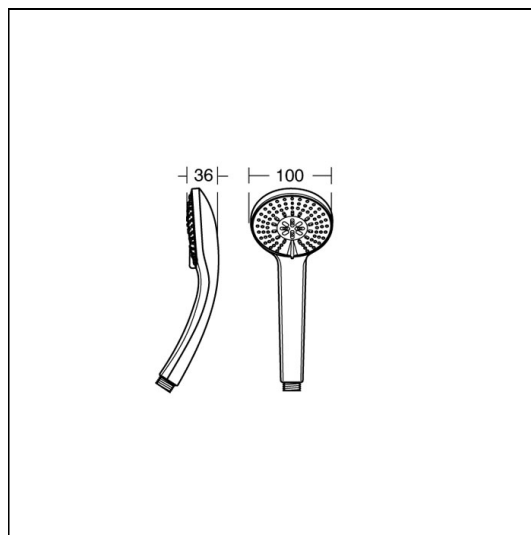

Idealrain M3 Handspray 3 Function 100mm

ILLUSTRATED

B9403 Idealrain M3 100mm handspray

ILLUSTRATED PRODUCT DETAILS

Weights

B9403 0.32 KG

Finishes

B9403 Chrome (AA)

Materials

B9403 Chrome Plated Plastic

Flow rates

B9403 8 Litres per minute @ 3 bar pressure

Special Notes

Removable 8 litres per minute eco flow regulator. Flow rate from 5.7 litres per minute @ 0.1 bar.

ACCREDITATIONS

B9403(AA)

FEATURES