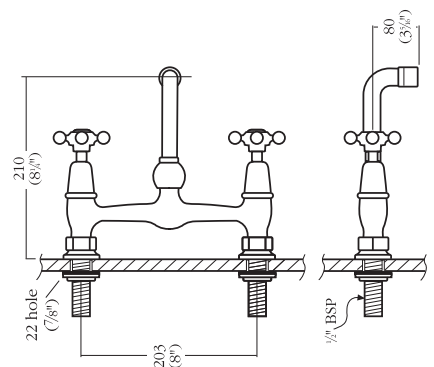

1040
Sink mixer with flexible hose spray for rinsing items before dishwashing. The hand held spray is retractable and rests in a flush fitting independent holder.

1030 (Only available RFC)

Mixer and handspray for fitting into work surface at a fixed centres of 203mm. Handspray can be located in a suitable position close by.

Note: 1030 and 1040

Handspray operation interrupts the flow through the nozzle at the same temperature.

2020
Wall mounted sink mixer.

1070

Monobloc single hole sink mixer. Quarter turn china lever handles and swivel nozzle.

Traditional taps in four styles

GA with china lever handles (GFC)

Regent with china lever handles (RFC)

1890's (GA)

Regent (R)

Mastercraft (MC)

Barber Wilsons taps are available in five styles:

- The **1890s (GA)** range have the original exposed top works.
- The **Regent (R)** range with 'easy-clean' shrouded head parts.
- The **Mastercraft (MC)** range is based on our original 1930s Art Deco theme of hexagonal capstans, shrouds and spouts.
- The **GFC** prefix denotes the 1890s GA style but with lever handles.
- **RFC** denotes the R style but with lever handles.

Cross-headed styles are available with either traditional compression internal mechanisms with washers, or modern 3/4 turn ceramic discs (suitable for high pressure applications only <1 bar). If your preference is for ceramic discs please add the suffix CD to the part number when ordering. For example a GA 2134 with ceramic discs is a GCD 2134. Not available with Mastercraft.