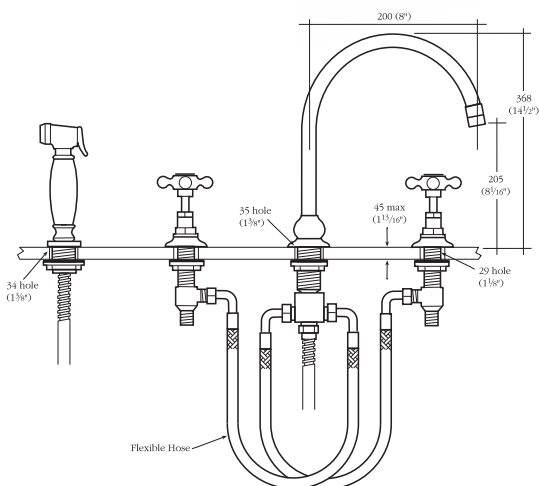

2010
As above but wall mounted,
concealed supplies.

NB. Mixers have single flow nozzles fitted with an aerator. Single check valves are incorporated in the hot and cold inlets to comply with water byelaw 25.IRN101.

1040
Sink mixer with flexible hose spray for rinsing items before dishwashing. The hand held spray is retractable and rests in a flush fitting independent holder.

1030 (Only available RFC)

Mixer and handspray for fitting into work surface at a fixed centres of 203mm. Handspray can be located in a suitable position close by.

Note: 1030 and 1040

Handspray operation interrupts the flow through the nozzle at the same temperature.

2020
Wall mounted sink mixer.

1070

Monobloc single hole sink mixer. Quarter turn china lever handles and swivel nozzle.

Traditional taps in four styles

GA with china lever handles (GFC)

Regent with china lever handles (RFC)

1890's (GA)

Regent (R)

Mastercraft (MC)

Barber Wilsons taps are available in five styles:

- The **1890s (GA)** range have the original exposed top works.
- The **Regent (R)** range with 'easy-clean' shrouded head parts.
- The **Mastercraft (MC)** range is based on our original 1930s Art Deco theme of hexagonal capstans, shrouds and spouts.
- The **GFC** prefix denotes the 1890s GA style but with lever handles.
- **RFC** denotes the R style but with lever handles.