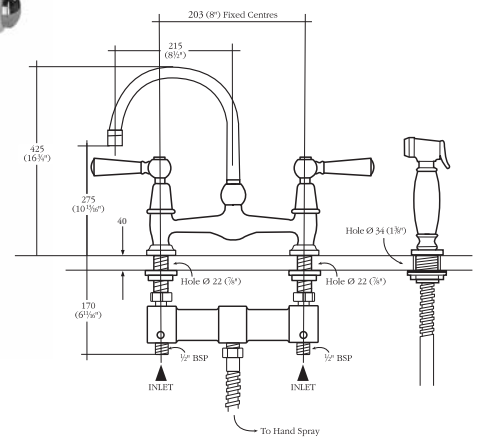

1040
Sink mixer with flexible hose spray for rinsing items before dishwashing. The hand held spray is retractable and rests in a flush fitting independent holder.

1030 (Only available RFC)

Mixer and handspray for fitting into work surface at a fixed centres of 203mm. Handspray can be located in a suitable position close by.

Note: 1030 and 1040

Handspray operation interrupts the flow through the nozzle at the same temperature.

2020
Wall mounted sink mixer.

1070

Monobloc single hole sink mixer. Quarter turn china lever handles and swivel nozzle.

Traditional taps in four styles

GA with china lever handles (GFC)

Regent with china lever handles (RFC)

1890's (GA)

Regent (R)

Mastercraft (MC)

Barber Wilsons taps are available in five styles:

- The **1890s (GA)** range have the original exposed top works.
- The **Regent (R)** range with 'easy-clean' shrouded head parts.
- The **Mastercraft (MC)** range is based on our original 1930s Art Deco theme of hexagonal capstans, shrouds and spouts.
- The **GFC** prefix denotes the 1890s GA style but with lever handles.
- **RFC** denotes the R style but with lever handles.

Cross-headed styles are available with either traditional compression internal mechanisms with washers, or modern 3/4 turn ceramic discs (suitable for high pressure applications only <1 bar). If your preference is for ceramic discs please add the suffix CD to the part number when ordering. For example a GA 2134 with ceramic discs is a GCD 2134. Not available with Mastercraft.