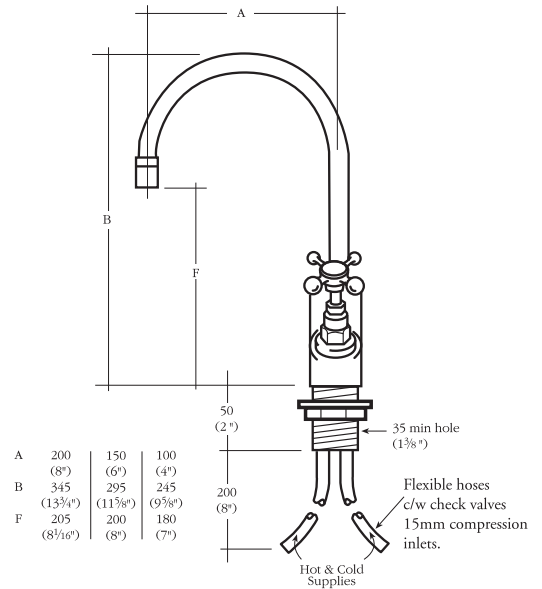

2010
As above but wall mounted,
concealed supplies.

NB. Mixers have single flow nozzles fitted with an aerator. Single check valves are incorporated in the hot and cold inlets to comply with water byelaw 25.IRN101.

1040
Sink mixer with flexible hose spray for rinsing items before dishwashing. The hand held spray is retractable and rests in a flush fitting independent holder.

1030 (Only available RFC)

Mixer and handspray for fitting into work surface at a fixed centres of 203mm. Handspray can be located in a suitable position close by.

Note: 1030 and 1040

Handspray operation interrupts the flow through the nozzle at the same temperature.

2020
Wall mounted sink mixer.

1070

Monobloc single hole sink mixer. Quarter turn china lever handles and swivel nozzle.

Traditional taps in four styles

GA with china lever handles (GFC)

Regent with china lever handles (RFC)

1890's (GA)

Regent (R)

Mastercraft (MC)

Barber Wilsons taps are available in five styles:

- The **1890s (GA)** range have the original exposed top works.
- The **Regent (R)** range with 'easy-clean' shrouded head parts.
- The **Mastercraft (MC)** range is based on our original 1930s Art Deco theme of hexagonal capstans, shrouds and spouts.
- The **GFC** prefix denotes the 1890s GA style but with lever handles.
- **RFC** denotes the R style but with lever handles.