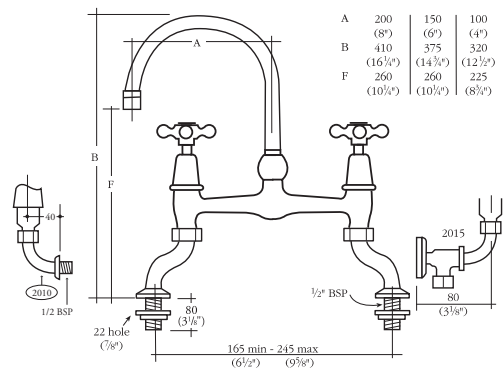

1010
1/2" pillar sink mixer with swivel nozzle.

2010
As above but wall mounted,
concealed supplies.

NB. Mixers have single flow nozzles fitted with an aerator. Single check valves are incorporated in the hot and cold inlets to comply with water byelaw 25.IRN101.