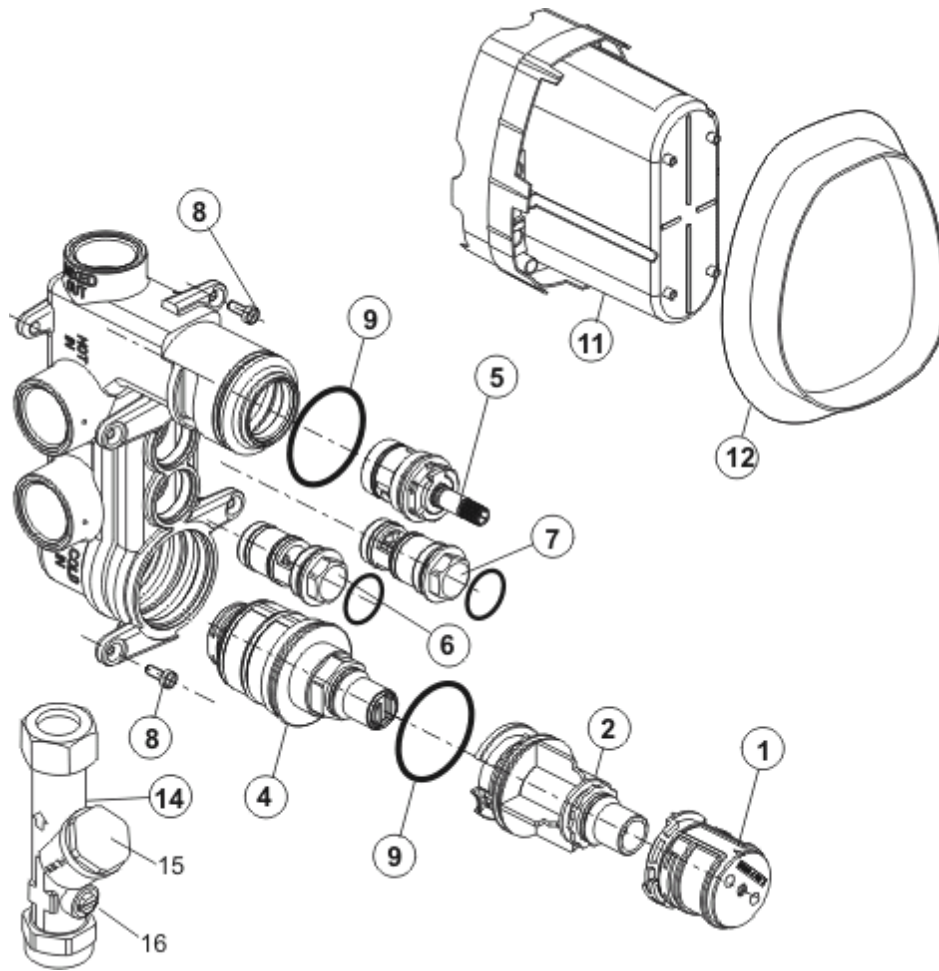

<p>

Ref.	Description
1	Temperature adjustment carrier
2	Temperature handle extension
4	Thermostatic cartridge
5	Flow control cartridge
6	Check valve - cold
7	Check valve - hot
8	Plaster guard screw
9	O ring 37.77 x 2.62
11	Plaster guard
12	Tiling template
14	Isolating valve with strainer

Part No.
A953957NU11
A962443NU
S960134NU
A954352NU11
A960588NU
A960589NU
A960230NU
A962574NU
A923371
A963510NU
E960086NU

NB -- colour/finish options

Chrome = AA