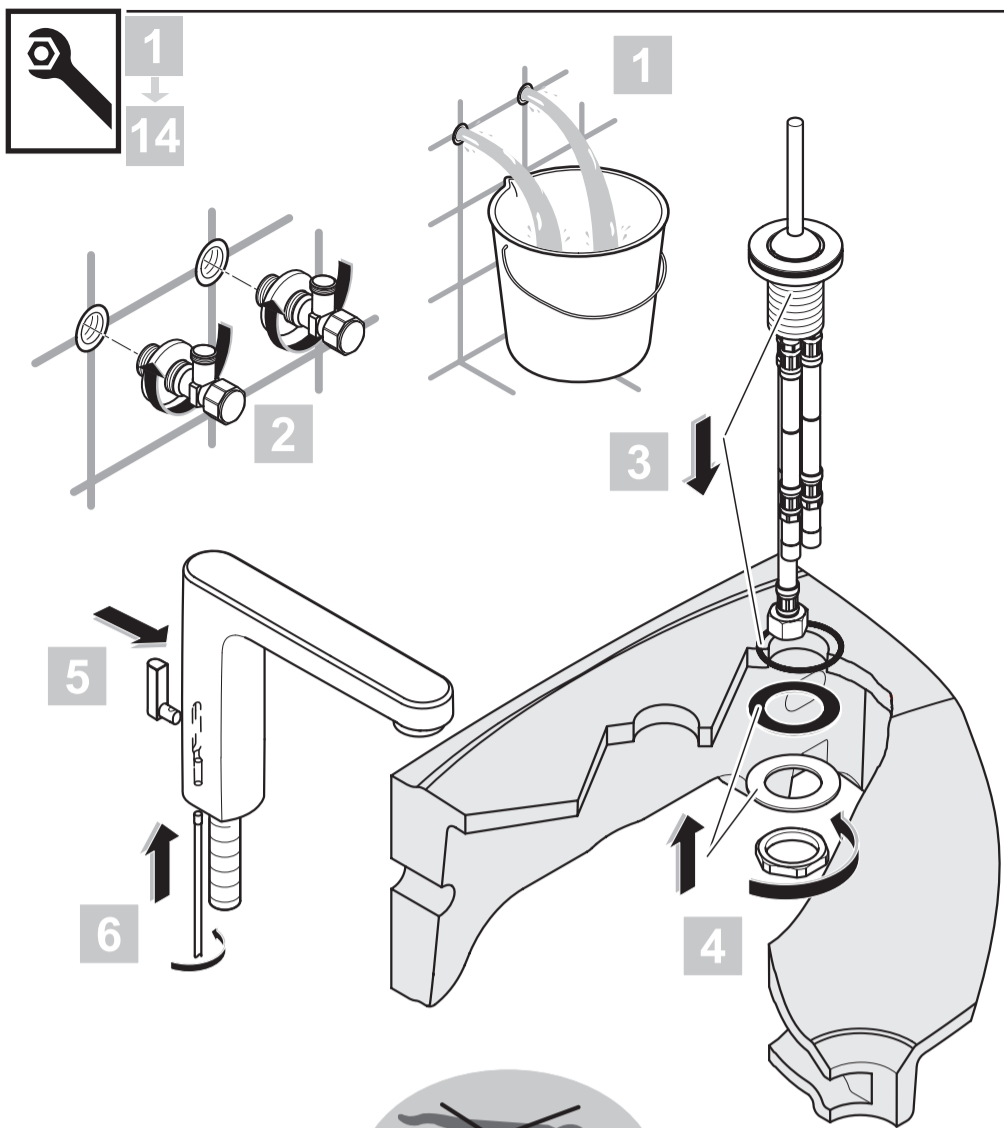

SIMPLY U
 A 4477.. A 4478.. A 4479..

0811 / A 865 892
 (+ A 865 612)
 Made in Germany

A4477..

A4478..

A4479..

Ideal Standard International BVBA
 Chaussée de Wavre, 1789 - box 15
 1160 Bruxelles
 Belgium

www.idealstandardinternational.com