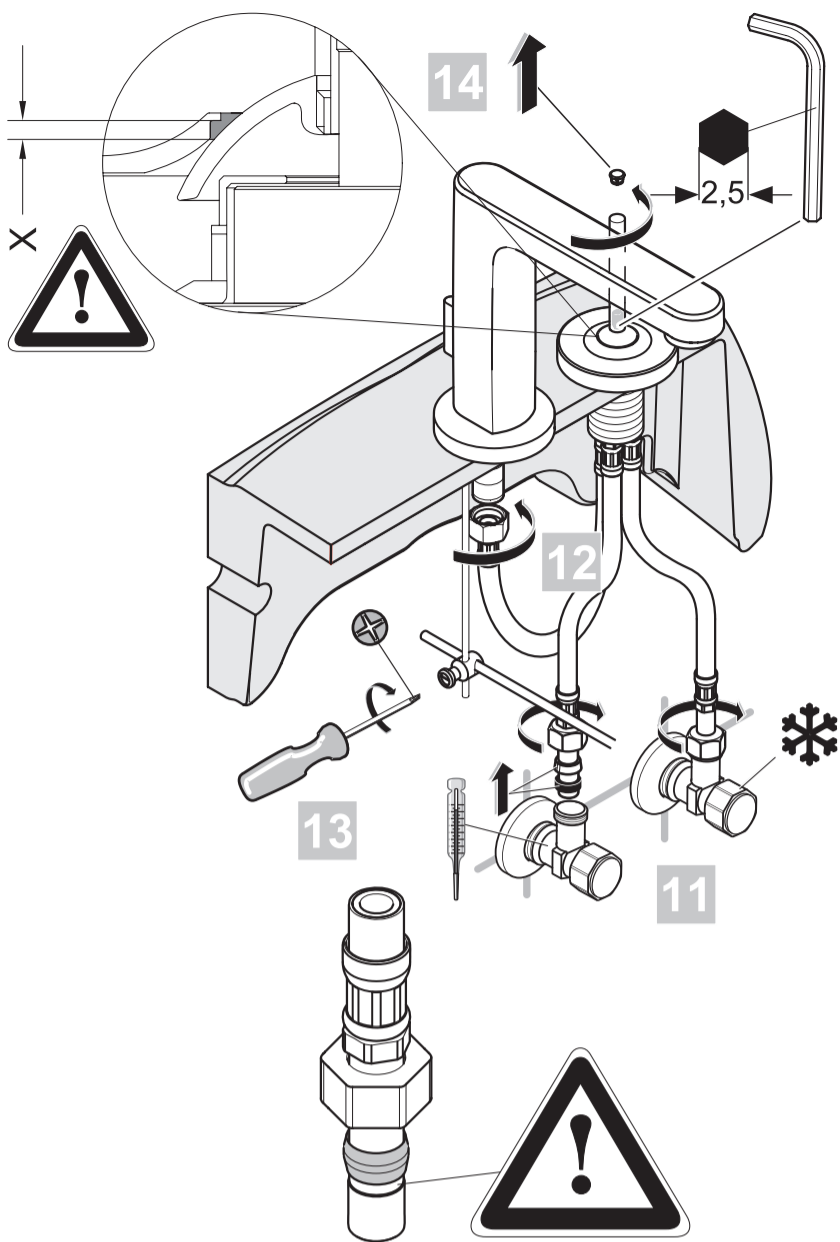

SIMPLY U
 A 4477.. A 4478.. A 4479..

0811 / A 865 892
 (+ A 865 612)
 Made in Germany

A4477..

A4478..

A4479..

Ideal Standard International BVBA
 Chaussée de Wavre, 1789 - box 15
 1160 Bruxelles
 Belgium

www.idealstandardinternational.com