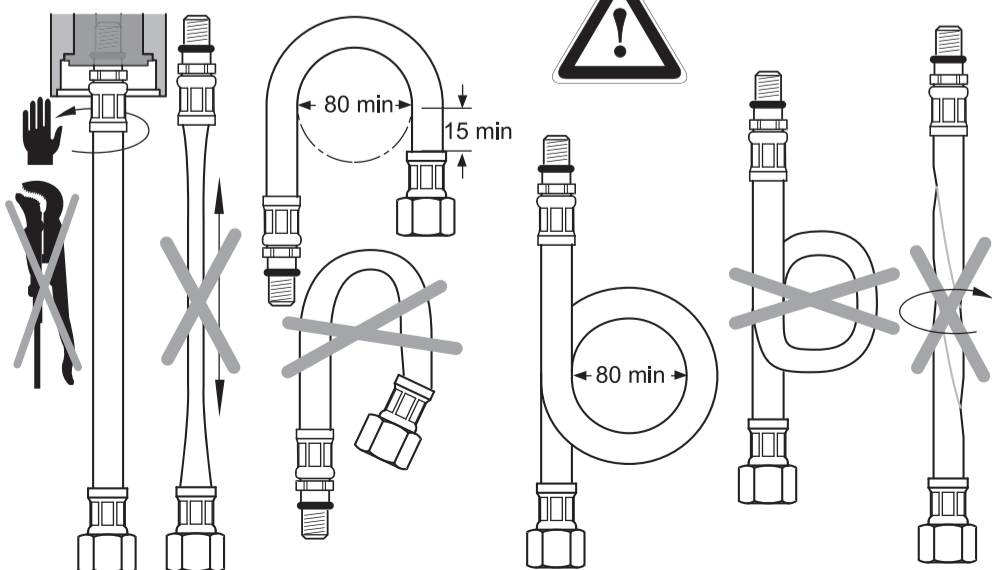

SIMPLY U
 A 4477.. A 4478.. A 4479..

0811 / A 865 892
 (+ A 865 612)
 Made in Germany

A4477..

A4478..

A4479..

Ideal Standard International BVBA
 Chaussée de Wavre, 1789 - box 15
 1160 Bruxelles
 Belgium

www.idealstandardinternational.com