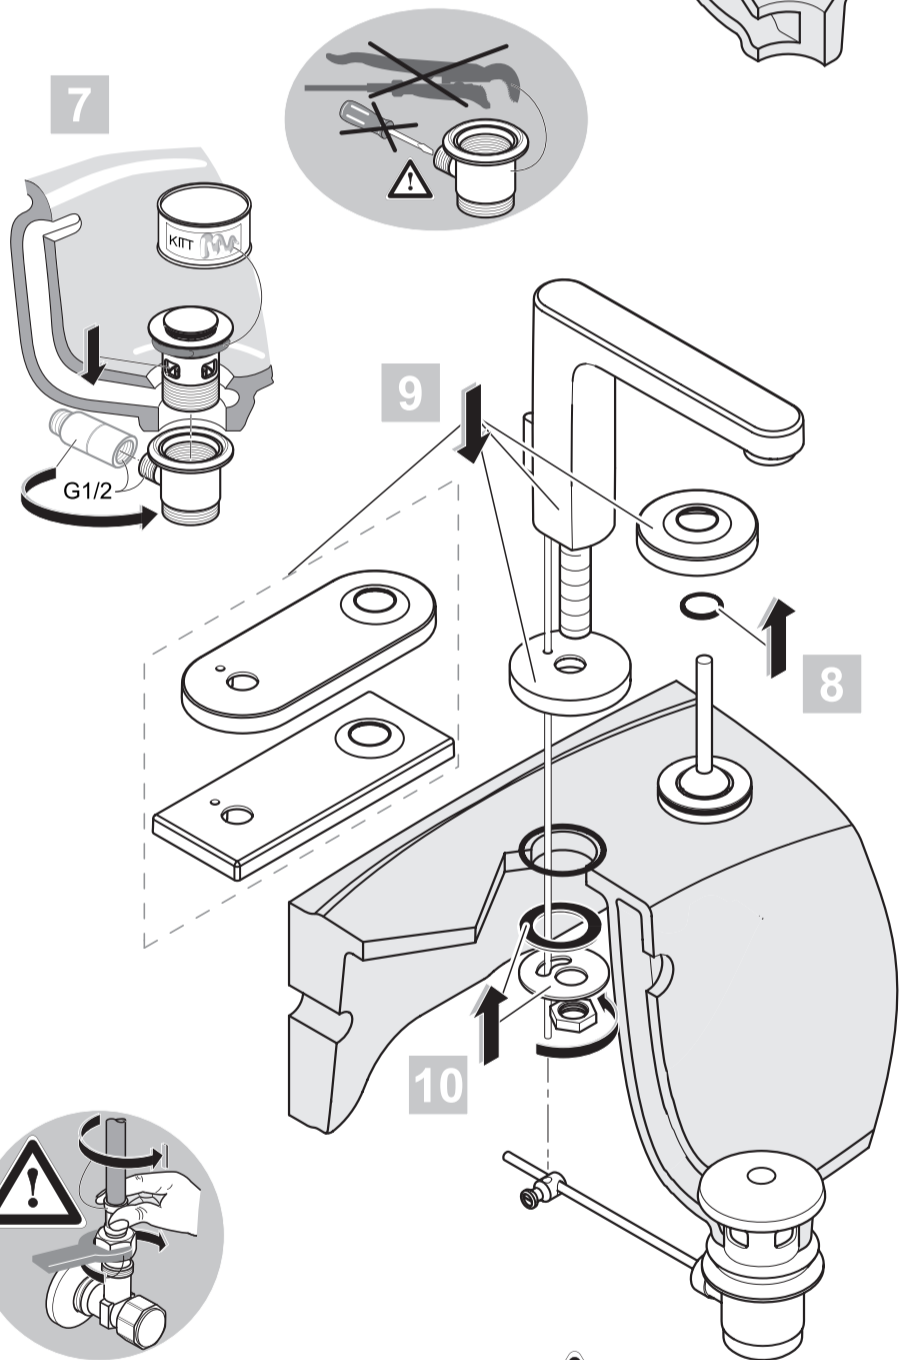

SIMPLY U
 A 4477.. A 4478.. A 4479..

0811 / A 865 892
 (+ A 865 612)
 Made in Germany

A4477..

A4478..

A4479..

Ideal Standard International BVBA
 Chaussée de Wavre, 1789 - box 15
 1160 Bruxelles
 Belgium

www.idealstandardinternational.com