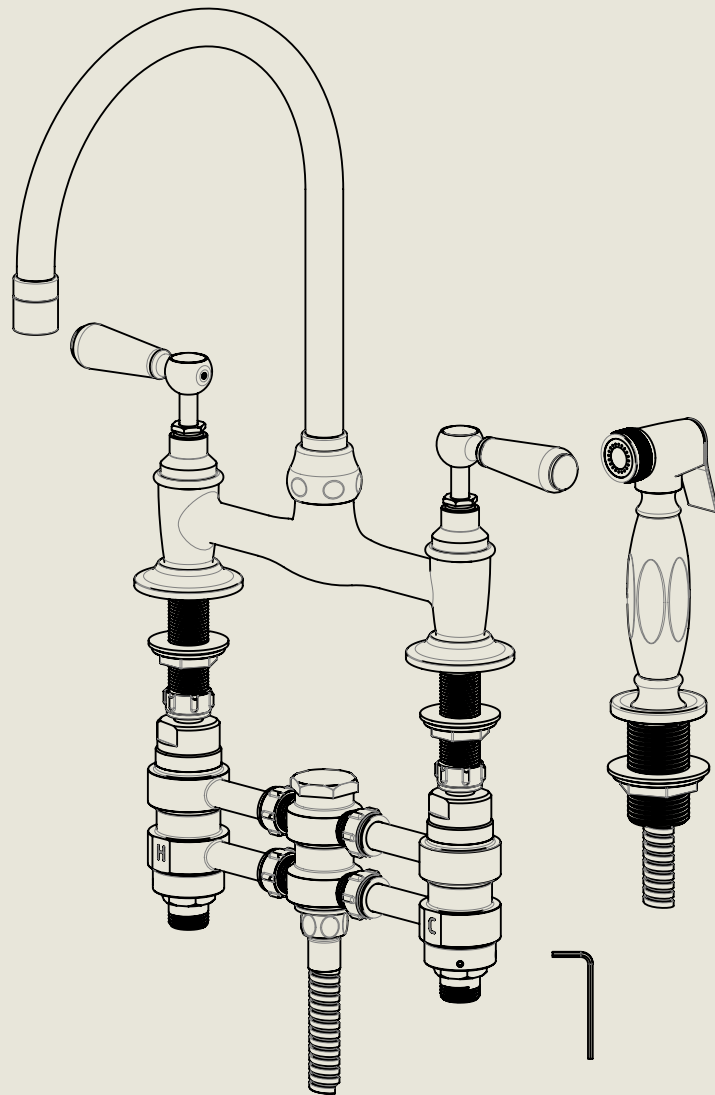

Model No.	Description	
RML1030-1890-FL	Regent Metal Lever 1030, 1890's Style, Flange Union	Complete

BY APPOINTMENT TO
HER MAJESTY QUEEN ELIZABETH II
MANUFACTURE OF KITCHEN & BATHROOM TAPS & MIXERS
BARBER WILSONS & CO. LTD
LONDON

LONDON

BARBER WILSONS & CO

EST. 1905

American adapters fitted as standard when purchased via BW&Co USA

<p>Model No. RML1030-1890-FL</p>	<p>Description Regent Metal Lever 1030, 1890's Style, Flange Union</p>	<p>Fitting</p>
--------------------------------------	--	----------------

BY APPOINTMENT TO
HER MAJESTY QUEEN ELIZABETH II
MANUFACTURE OF KITCHEN & BATHROOM TAPS & MIXERS
BARBER WILSONS & CO. LTD
LONDON

LONDON BARBER WILSONS & CO EST. 1905

American adapters fitted as standard when purchased via BW&Co USA

Model No. RML1030-1890-FL	Description Regent Metal Lever 1030, 1890's Style, Flange Union	ISO
------------------------------	---	-----