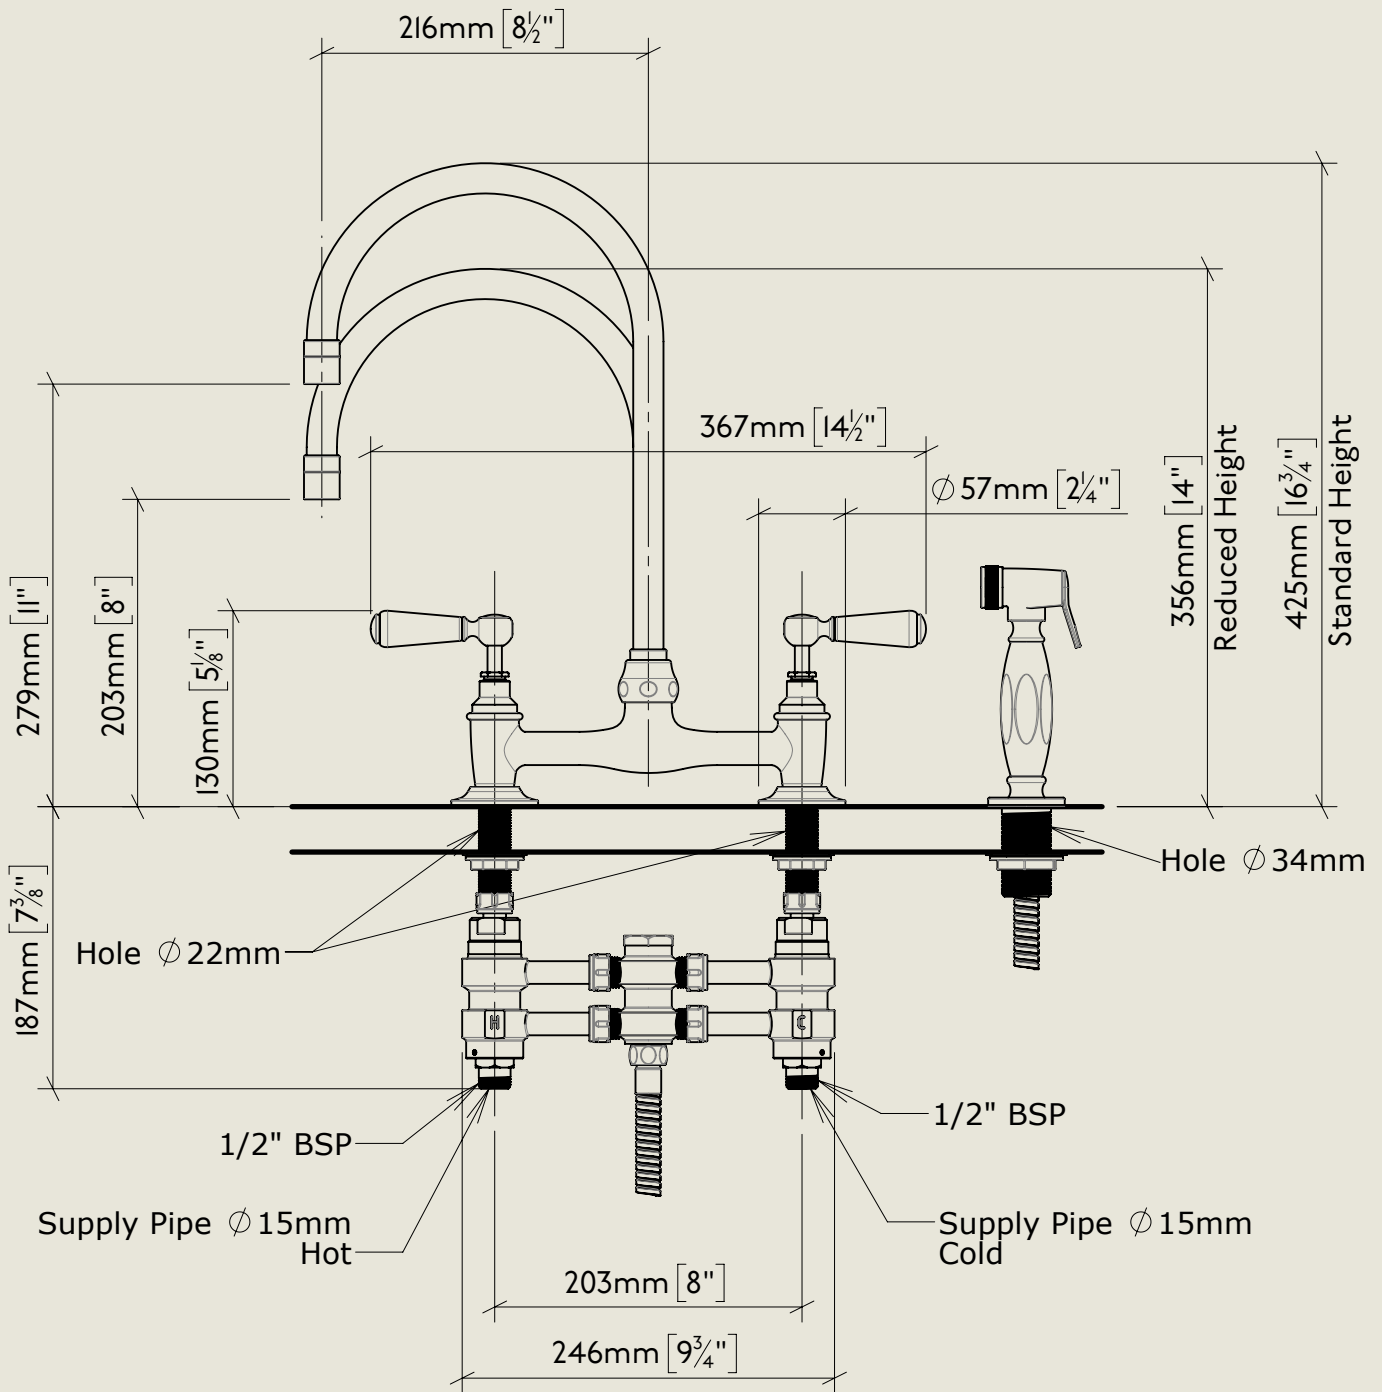

BY APPOINTMENT TO
HER MAJESTY QUEEN ELIZABETH II
MANUFACTURE OF KITCHEN & BATHROOM TAPS & MIXERS
BARBER WILSONS & CO. LTD
LONDON

LONDON

BARBER WILSONS & CO

EST. 1905

American adapters fitted as standard when purchased via BW&Co USA

Model No.	Description	
RML1030-1890-FL	Regent Metal Lever 1030, 1890's Style, Flange Union	Complete