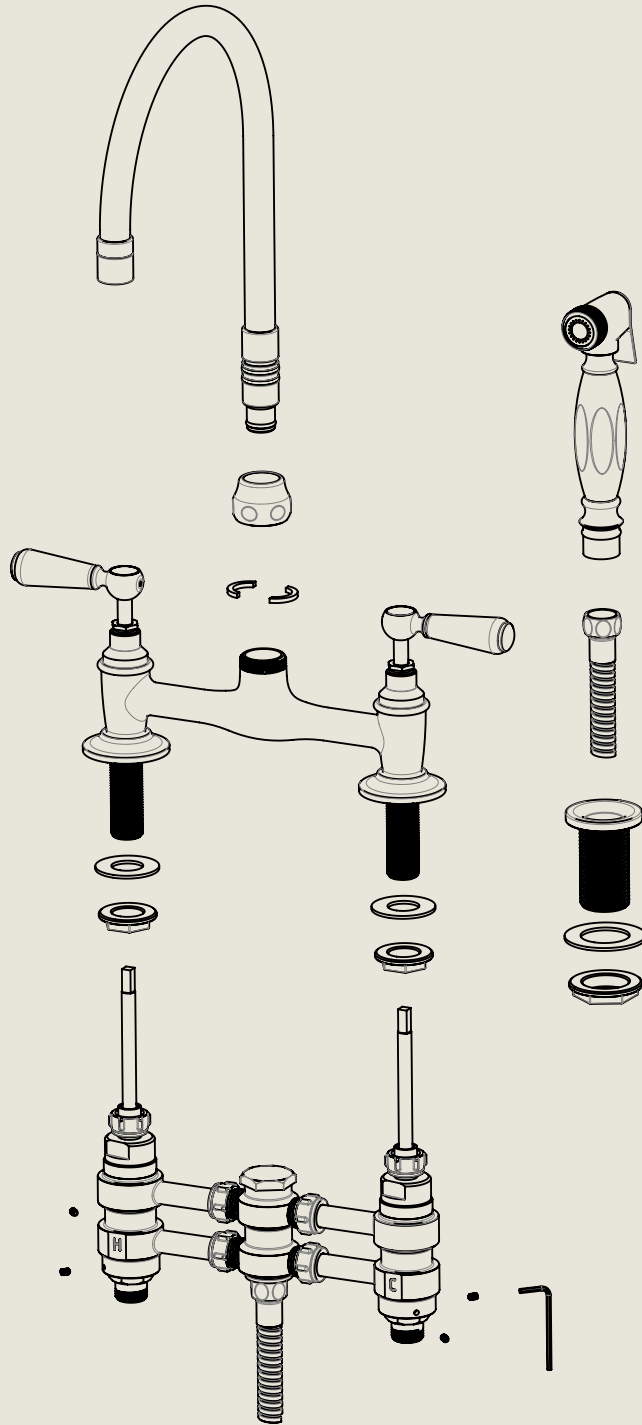

Model No.	Description	
RML1030-1890-FL	Regent Metal Lever 1030, 1890's Style, Flange Union	Complete

BY APPOINTMENT TO
HER MAJESTY QUEEN ELIZABETH II
MANUFACTURE OF KITCHEN & BATHROOM TAPS & MIXERS
BARBER WILSONS & CO. LTD
LONDON

LONDON

BARBER WILSONS & CO

EST. 1905

American adapters fitted as standard when purchased via BW&Co USA

<p>Model No. RML1030-1890-FL</p>	<p>Description Regent Metal Lever 1030, 1890's Style, Flange Union</p>	<p>Fitting</p>
--------------------------------------	--	----------------

Model No. RML1030-1890-FL	Description Regent Metal Lever 1030, 1890's Style, Flange Union	ISO
------------------------------	---	-----