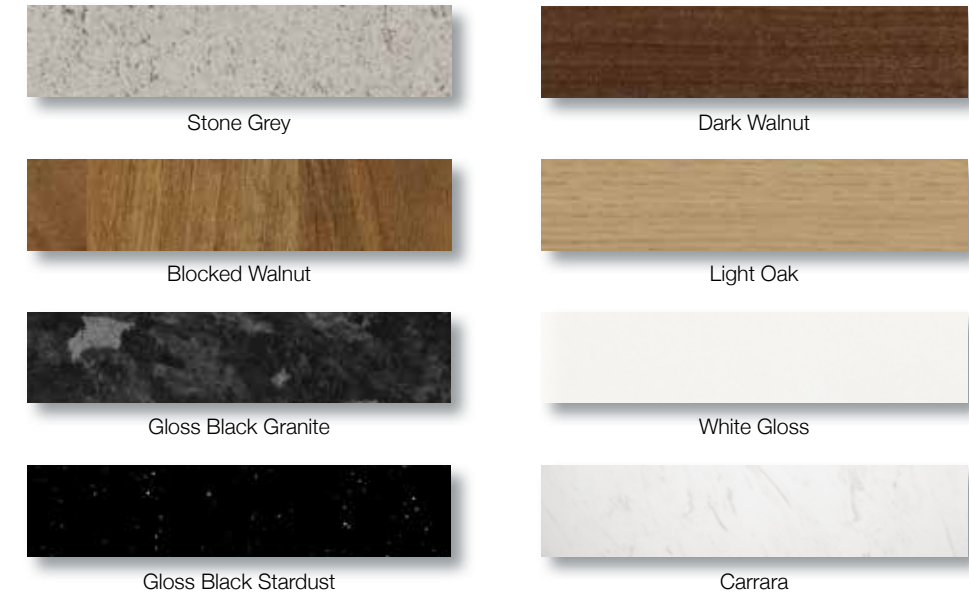

door style

Once you have decided on your final layout, you can then select your style preference of Fitted furniture. Choose between the contemporary Slab door or the more traditional Shaker door. Our Shaker door has the additional option of being available as either MDF vinyl wrapped or premium solid wood from the Natural Collection.

laminare worktops

The laminate worktops have a subtle profile to the front and are supplied with an edging strip. Available in eight colours to complement your chosen carcass colour including Carrara a new subtle marble effect laminate.