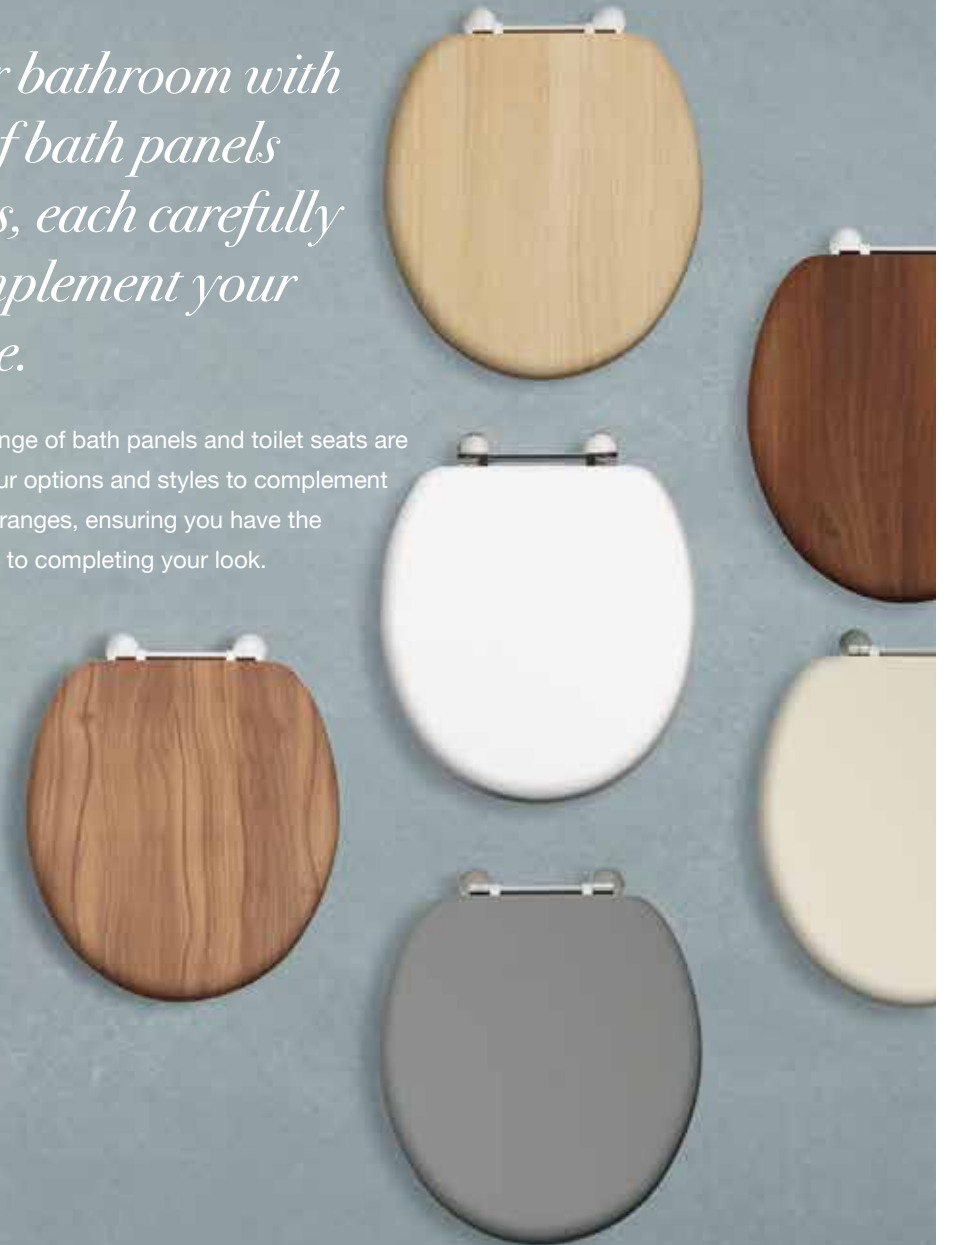

panels | seats

Complete your bathroom with our selection of bath panels and toilet seats, each carefully selected to complement your furniture range.

Our lovingly manufactured range of bath panels and toilet seats are available in a number of colour options and styles to complement the design features of all our ranges, ensuring you have the perfect match when it comes to completing your look.