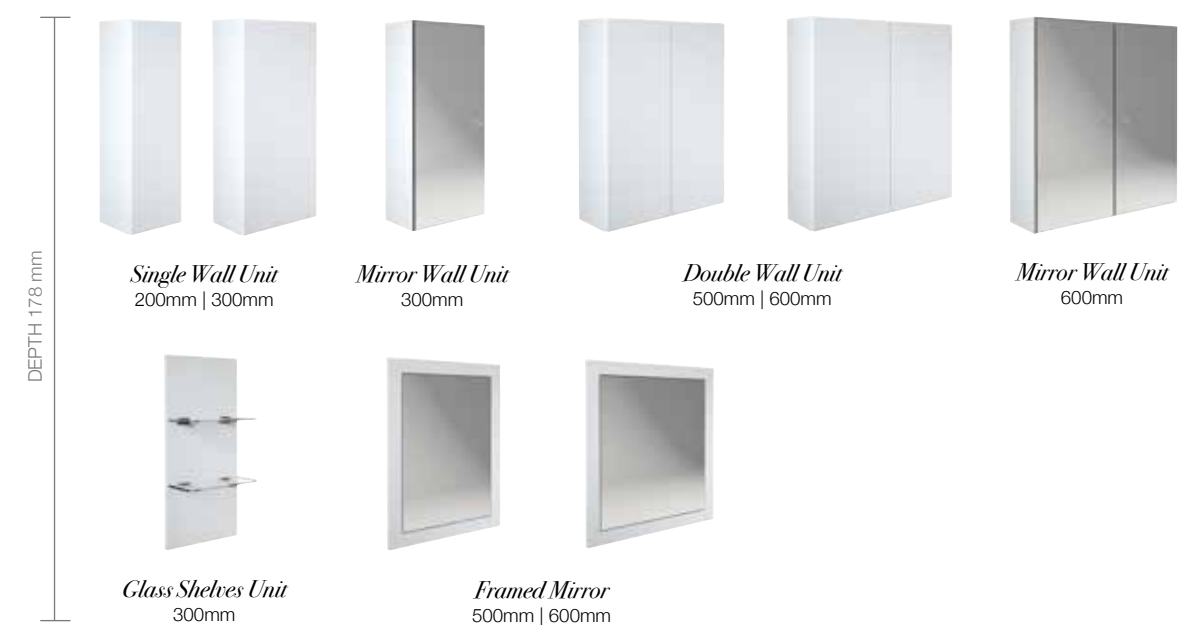

 The Natural range has a premium solid wood framed Shaker door available in a Natural Oak & Dark Walnut finish (indicated by this icon).

* All standard and reduced depth carcasses can be fitted with a plinth or wall hung.

range overview

Slimline Units Slimline depth 220mm (including fronts)

Standard Base Units Standard depth 334mm (*Deep Vanity Unit 460mm) including fronts

Standard Wall Units Depth 178mm (including fronts)

door style

Once you have decided on your final layout, you can then select your style preference of Fitted furniture. Choose between the contemporary Slab door or the more traditional Shaker door. Our Shaker door has the additional option of being available as either MDF vinyl wrapped or premium solid wood from the Natural Collection.