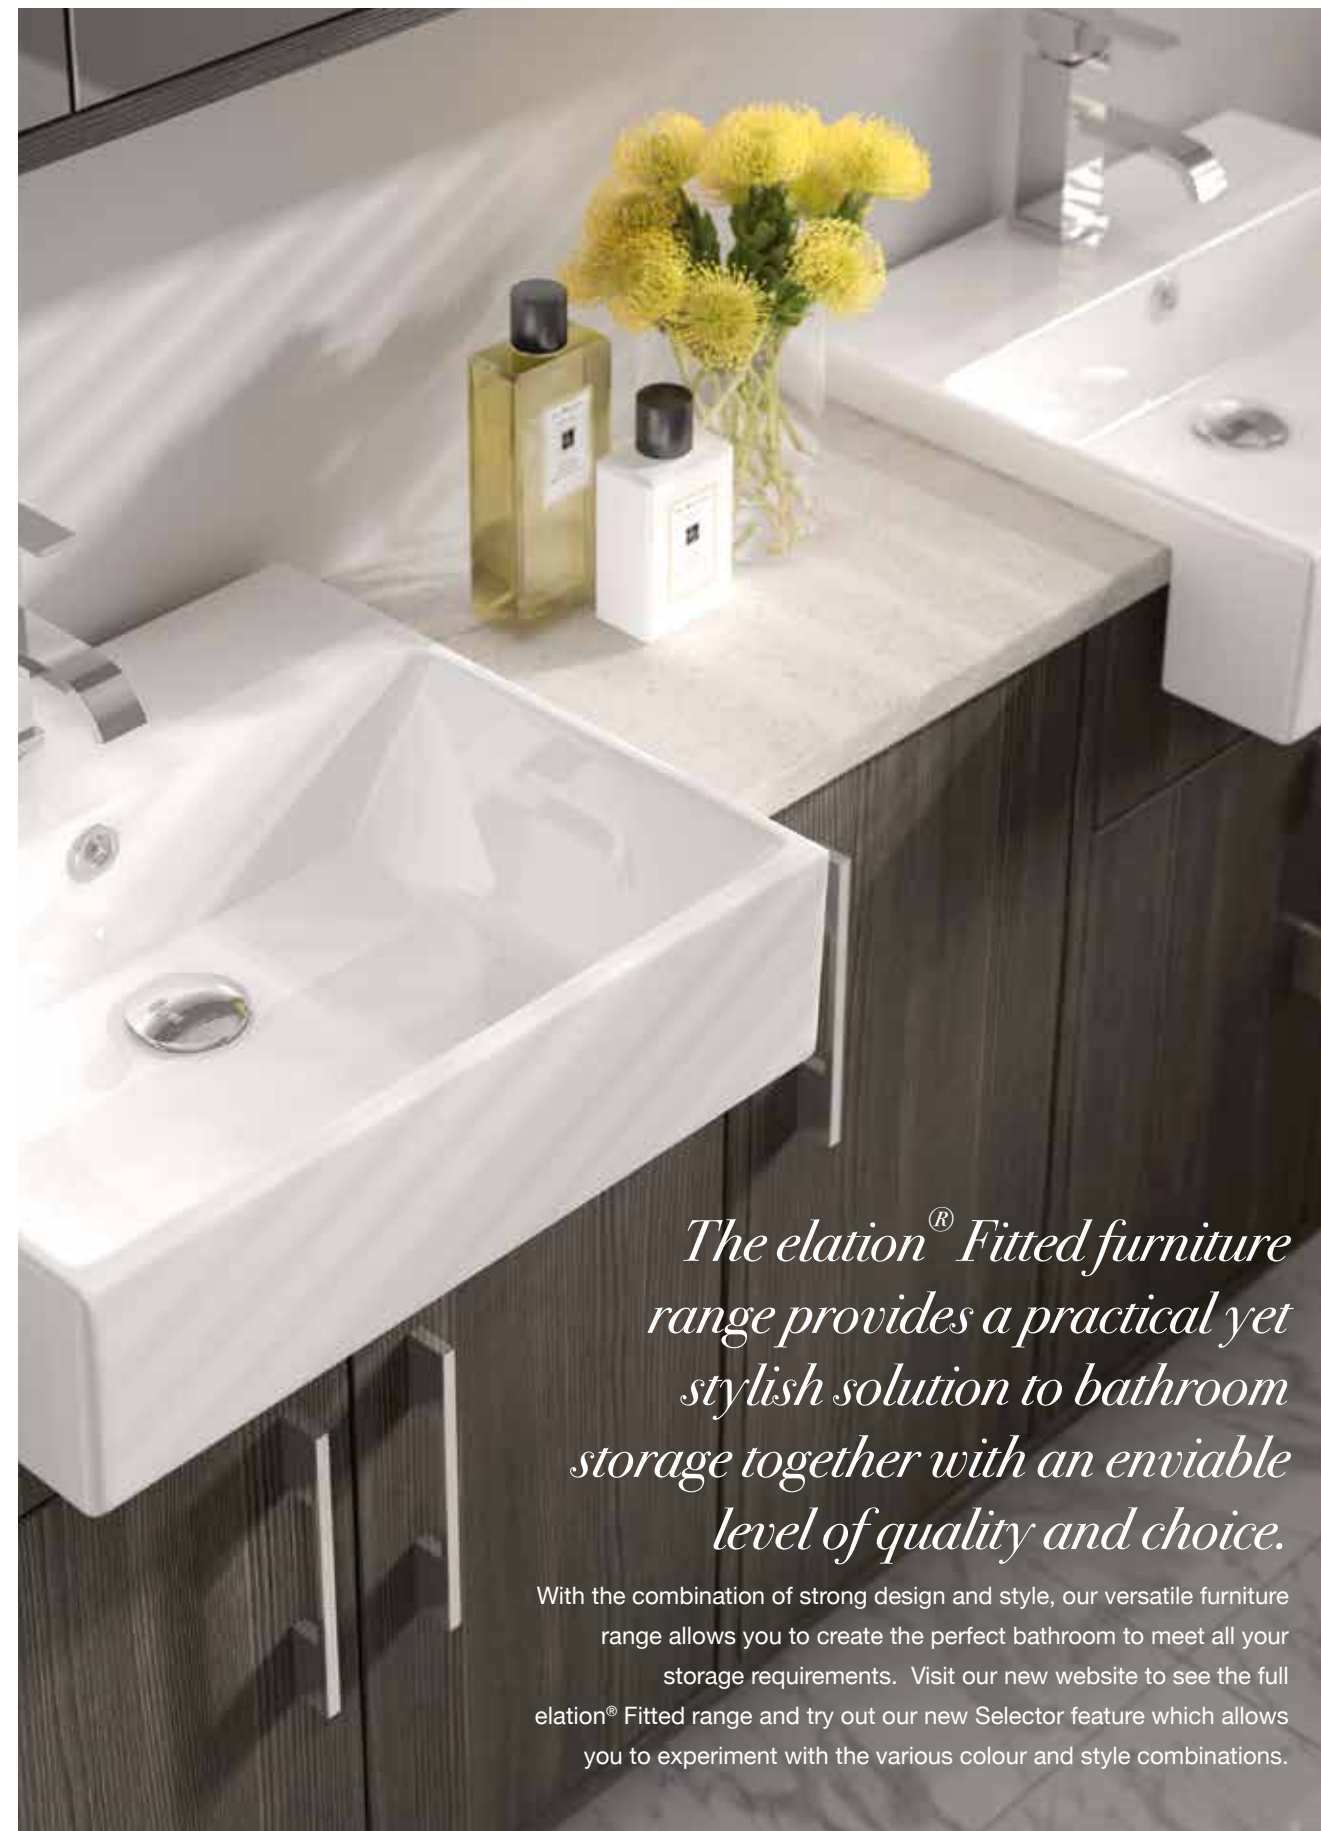

The elation® Fitted furniture range provides a practical yet stylish solution to bathroom storage together with an enviable level of quality and choice.

With the combination of strong design and style, our versatile furniture range allows you to create the perfect bathroom to meet all your storage requirements. Visit our new website to see the full elation® Fitted range and try out our new Selector feature which allows you to experiment with the various colour and style combinations.

fitted