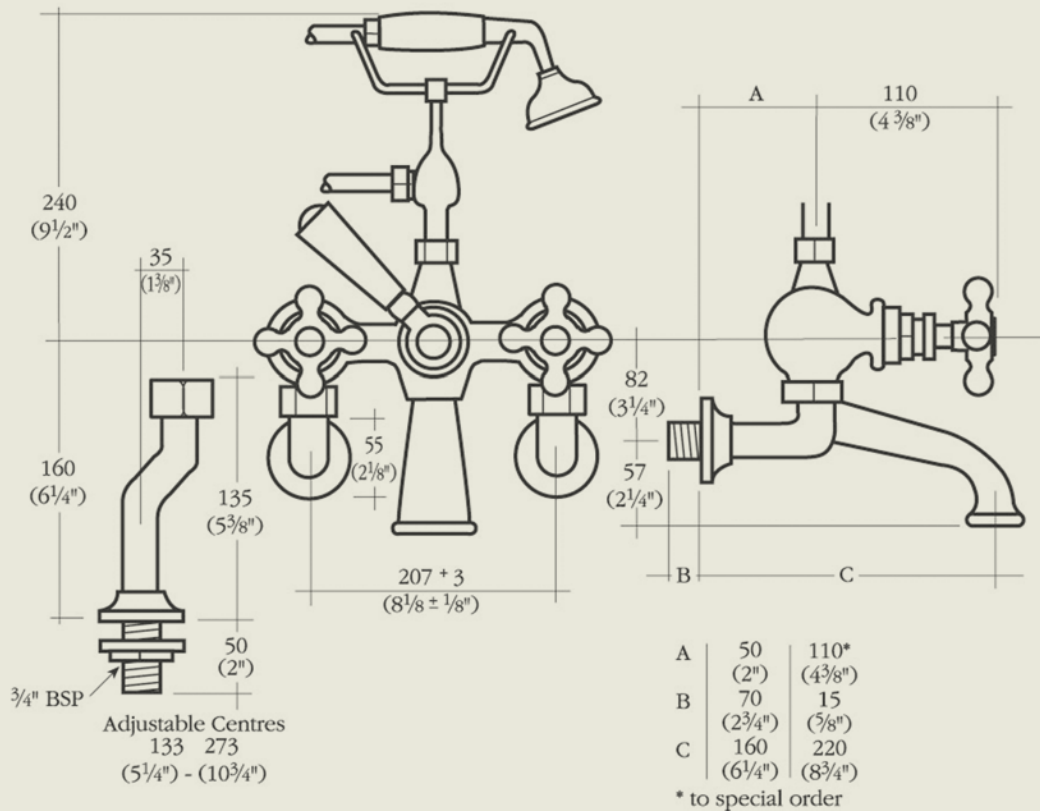

BY APPOINTMENT TO
HER MAJESTY QUEEN ELIZABETH II
MANUFACTURER OF KITCHEN & BATHROOM TAPS & MIXERS
BARBER WILSONS & CO. LTD.
LONDON

LONDON

BARBER WILSONS & CO

EST. 1905

Model No. R4308-I890

Internals Standard-3/4 turn ceramic cartridge
Optional compression cartridge available