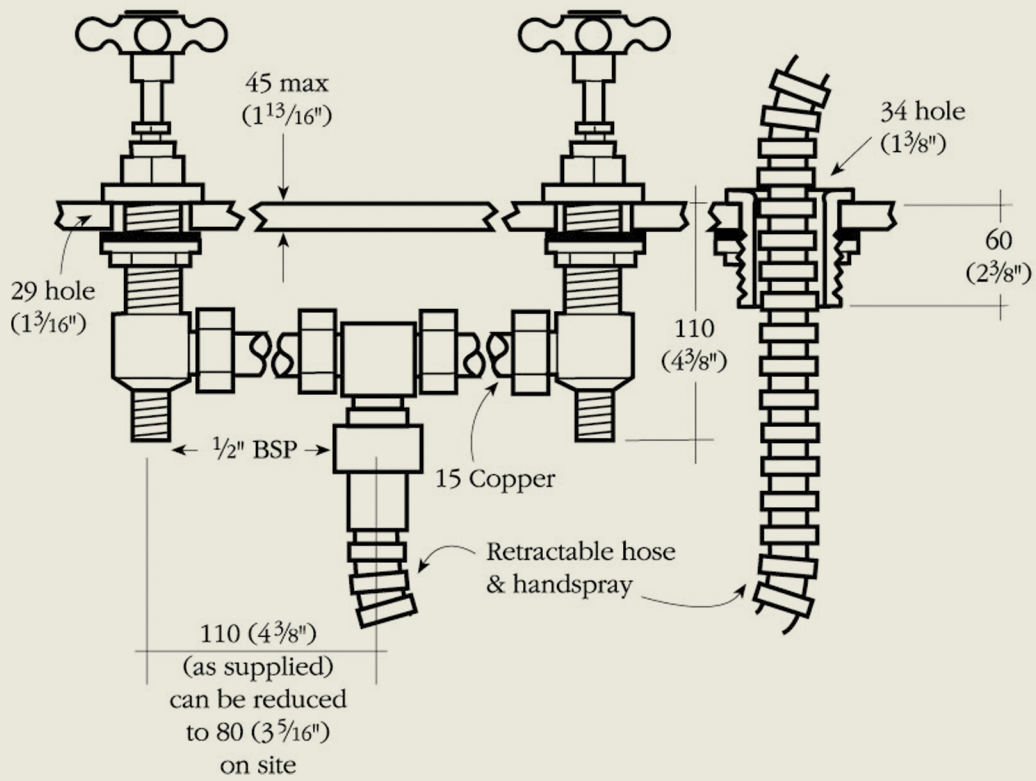

BY APPOINTMENT TO
HER MAJESTY QUEEN ELIZABETH II
MANUFACTURER OF KITCHEN & BATHROOM TAPS & MIXERS
BARBER WILSONS & CO. LTD.
LONDON

LONDON

BARBER WILSONS & CO

EST. 1905

Model No. R6008-I890

Internals Standard-3/4 turn ceramic cartridge
Optional compression cartridge available