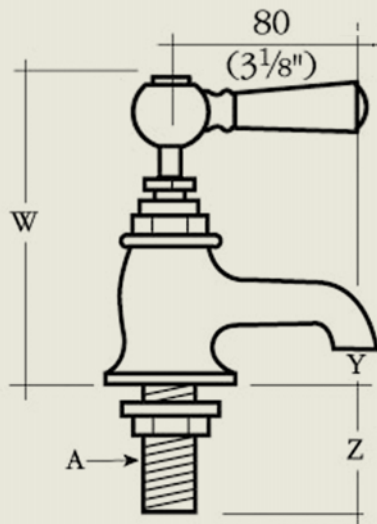

BY APPOINTMENT TO
HER MAJESTY QUEEN ELIZABETH II
MANUFACTURER OF KITCHEN & BATHROOM TAPS & MIXERS
BARBER WILSONS & CO. LTD.
LONDON

LONDON

BARBER WILSONS & CO

EST. 1905

	1/2	1/2	1/2	3/4	
	2123	2124	2125	2134	
V	75 (3")	100 (4")	125 (5")	100 (4")	
W	130 (5 1/8")	130 (5 1/8")	120 (4 3/4")	158 (6 1/4")	
Y	20 (3/4")	20 (3/4")	5 (3/16")	25 (1")	
Z	63 (2 1/2")	63 (2 1/2")	100 (4")	75 (3")	
Flange hole (A)	48 (1 7/8")	48 (1 7/8")	48 (1 7/8")	53 (2 1/8")	DIA
	30 (1 3/16")	30 (1 3/16")	30 (1 3/16")	35 (1 3/8")	

Model No. RCL2123-1890

Internals Standard-3/4 turn ceramic cartridge
Optional compression cartridge available

MADE IN LONDON

info@barberwilsons.co.uk
+44 (0) 20 8888 3461

Barber Wilsons & Co Ltd, Crawley Road, London N22 6AH
REG. OFFICE. AS ABOVE - REG. NO. 100285 ENGLAND