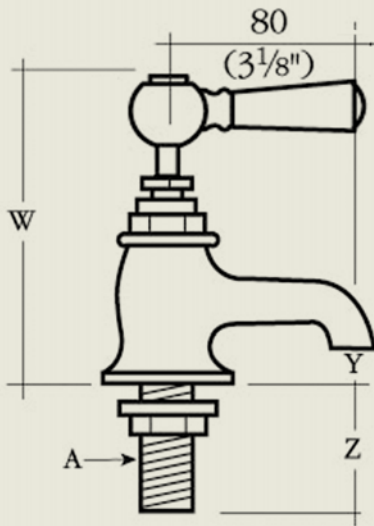

BY APPOINTMENT TO  
HER MAJESTY QUEEN ELIZABETH II  
MANUFACTURER OF KITCHEN & BATHROOM TAPS & MIXERS  
BARBER WILSONS & CO. LTD.  
LONDON

LONDON

BARBER WILSONS & CO

EST. 1905

	1/2	1/2	1/2	3/4	
	2123	2124	2125	2134	
V	75 (3")	100 (4")	125 (5")	100 (4")	
W	130 (5 1/8")	130 (5 1/8")	120 (4 3/4")	158 (6 1/4")	
Y	20 (3/4")	20 (3/4")	5 (3/16")	25 (1")	
Z	63 (2 1/2")	63 (2 1/2")	100 (4")	75 (3")	
Flange hole (A)	48 (1 7/8")	48 (1 7/8")	48 (1 7/8")	53 (2 1/8")	DIA
	30 (1 3/16")	30 (1 3/16")	30 (1 3/16")	35 (1 3/8")	

**Model No.** RCL2123-1900 \*image shows 1890

**Internals** Standard-3/4 turn ceramic cartridge  
Optional compression cartridge available

MADE IN LONDON

info@barberwilsons.co.uk  
+44 (0) 20 8888 3461

Barber Wilsons & Co Ltd, Crawley Road, London N22 6AH  
REG. OFFICE. AS ABOVE - REG. NO. 100285 ENGLAND