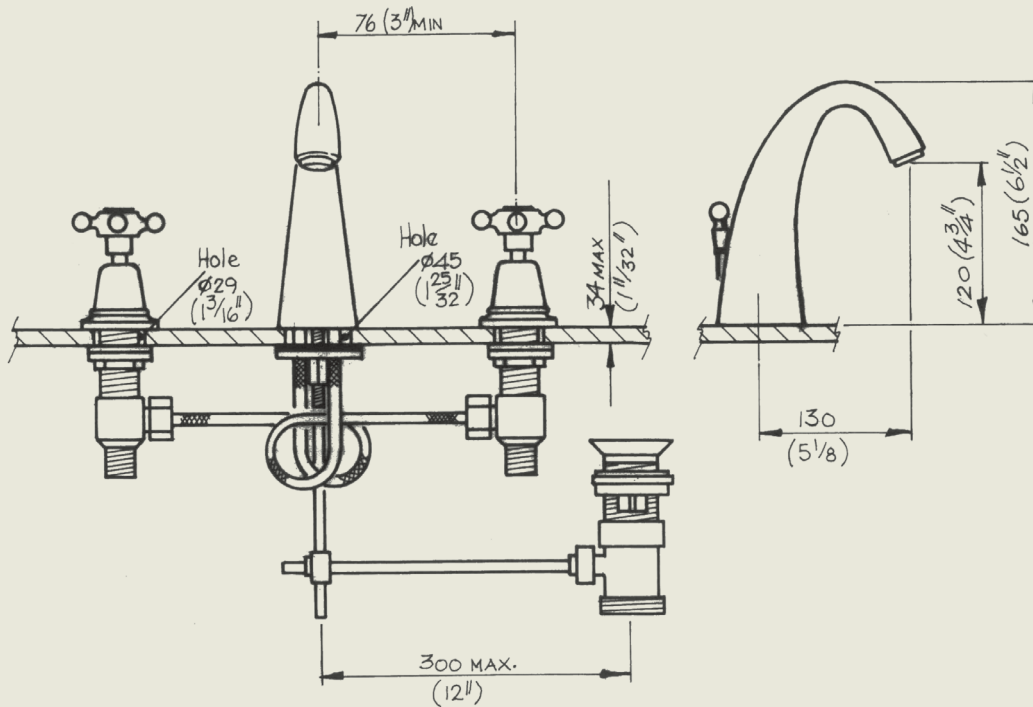

BY APPOINTMENT TO
HER MAJESTY QUEEN ELIZABETH II
MANUFACTURER OF KITCHEN & BATHROOM TAPS & MIXERS
BARBER WILSONS & CO. LTD.
LONDON

LONDON

BARBER WILSONS & CO

EST. 1905

Model No. RCL6459-1900 *image does not show lever

Internals Standard-3/4 ceramic cartridge
Optional compression cartridge available

MADE IN LONDON

BW
& CO

info@barberwilsons.co.uk
+44 (0) 20 8888 3461

Barber Wilsons & Co Ltd, Crawley Road, London N22 6AH
REG. OFFICE. AS ABOVE - REG. NO. 100285 ENGLAND