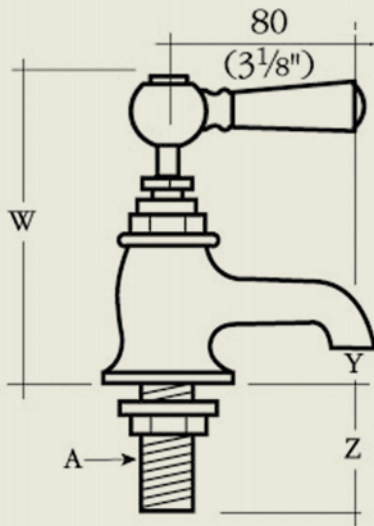

BY APPOINTMENT TO
HER MAJESTY QUEEN ELIZABETH II
MANUFACTURER OF KITCHEN & BATHROOM TAPS & MIXERS
BARBER WILSONS & CO. LTD.
LONDON

LONDON

BARBER WILSONS & CO

EST. 1905

	1/2	1/2	1/2	3/4	
	2123	2124	2125	2134	
V	75 (3")	100 (4")	125 (5")	100 (4")	
W	130 (5 1/8")	130 (5 1/8")	120 (4 3/4")	158 (6 1/4")	
Y	20 (3/4")	20 (3/4")	5 (3/16")	25 (1")	
Z	63 (2 1/2")	63 (2 1/2")	100 (4")	75 (3")	
Flange hole (A)	48 (1 7/8")	48 (1 7/8")	48 (1 7/8")	53 (2 1/8")	DIA
	30 (1 3/16")	30 (1 3/16")	30 (1 3/16")	35 (1 3/8")	

Model No. RML2123-I900 *image shows I890

Internals Standard-3/4 turn ceramic cartridge
Optional compression cartridge available

MADE IN LONDON

info@barberwilsons.co.uk
+44 (0) 20 8888 3461

Barber Wilsons & Co Ltd, Crawley Road, London N22 6AH
REG. OFFICE. AS ABOVE - REG. NO. 100285 ENGLAND