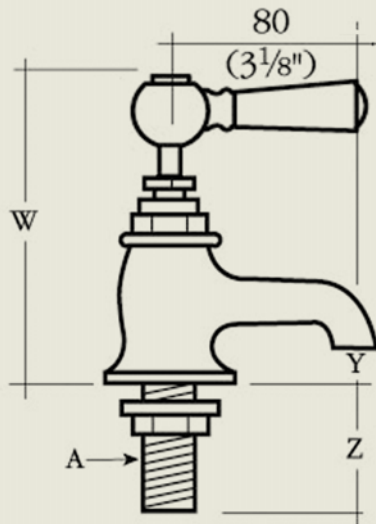

BY APPOINTMENT TO
HER MAJESTY QUEEN ELIZABETH II
MANUFACTURER OF KITCHEN & BATHROOM TAPS & MIXERS
BARBER WILSONS & CO. LTD.
LONDON

LONDON

BARBER WILSONS & CO

EST. 1905

	1/2	1/2	1/2	3/4	
	2123	2124	2125	2134	
V	75 (3")	100 (4")	125 (5")	100 (4")	
W	130 (5 1/8")	130 (5 1/8")	120 (4 3/4")	158 (6 1/4")	
Y	20 (3/4")	20 (3/4")	5 (3/16")	25 (1")	
Z	63 (2 1/2")	63 (2 1/2")	100 (4")	75 (3")	
Flange hole (A)	48 (1 7/8")	48 (1 7/8")	48 (1 7/8")	53 (2 1/8")	DIA
	30 (1 3/16")	30 (1 3/16")	30 (1 3/16")	35 (1 3/8")	

Model No. RML2134-1900 *image shows 1890

Internals Standard-3/4 turn ceramic cartridge
Optional compression cartridge available

MADE IN LONDON

info@barberwilsons.co.uk
+44 (0) 20 8888 3461

Barber Wilsons & Co Ltd, Crawley Road, London N22 6AH
REG. OFFICE. AS ABOVE - REG. NO. 100285 ENGLAND