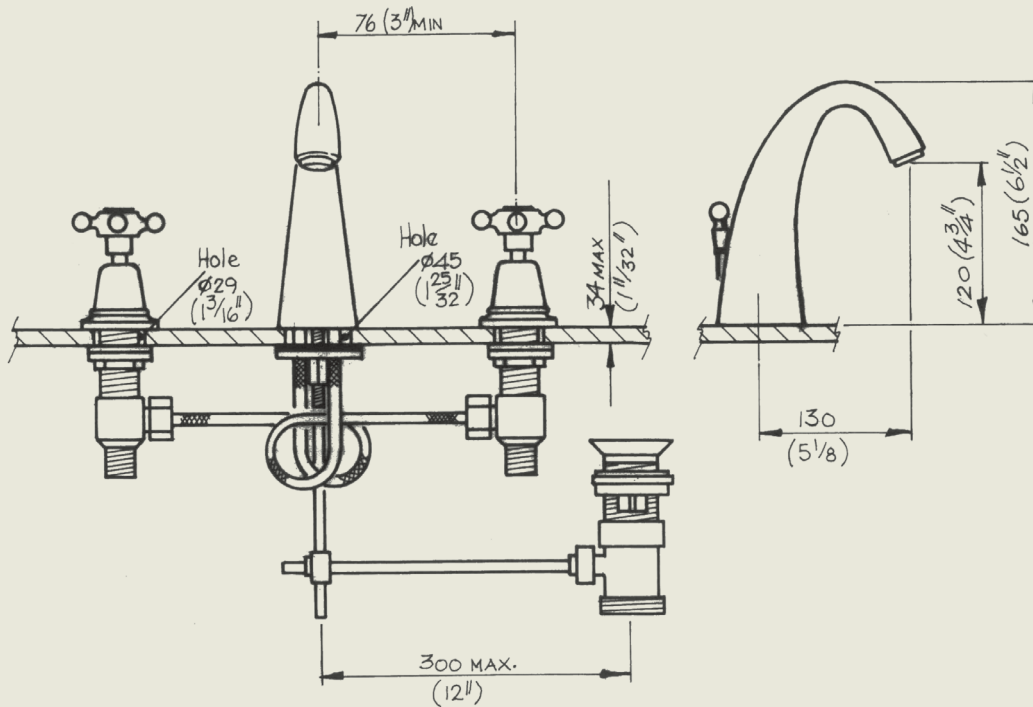

BY APPOINTMENT TO
HER MAJESTY QUEEN ELIZABETH II
MANUFACTURER OF KITCHEN & BATHROOM TAPS & MIXERS
BARBER WILSONS & CO. LTD.
LONDON

LONDON

BARBER WILSONS & CO

EST. 1905

Model No. RML6459-1900 *image does not show lever

Internals Standard-3/4 ceramic cartridge
Optional compression cartridge available

MADE IN LONDON

BW
& CO

info@barberwilsons.co.uk
+44 (0) 20 8888 3461

Barber Wilsons & Co Ltd, Crawley Road, London N22 6AH
REG. OFFICE. AS ABOVE - REG. NO. 100285 ENGLAND